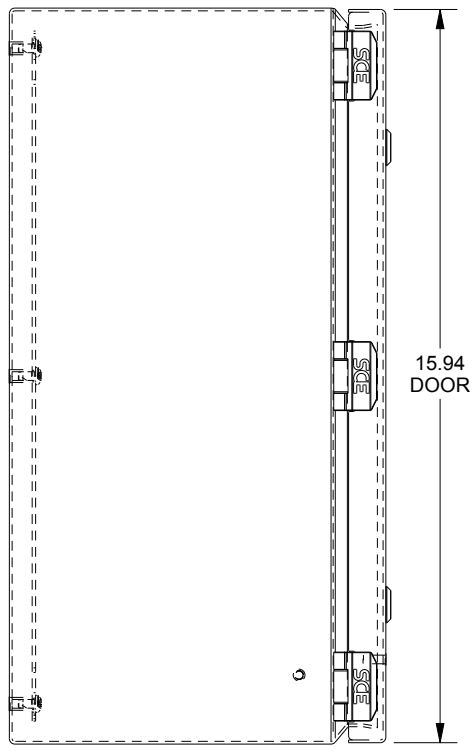

SAGINAW CONTROL & ENGINEERING SCE-16148ELJSS

TOP VIEW

LEFT SIDE VIEW

FRONT VIEW

RIGHT SIDE VIEW

EXTERNAL REAR VIEW

BOTTOM VIEW