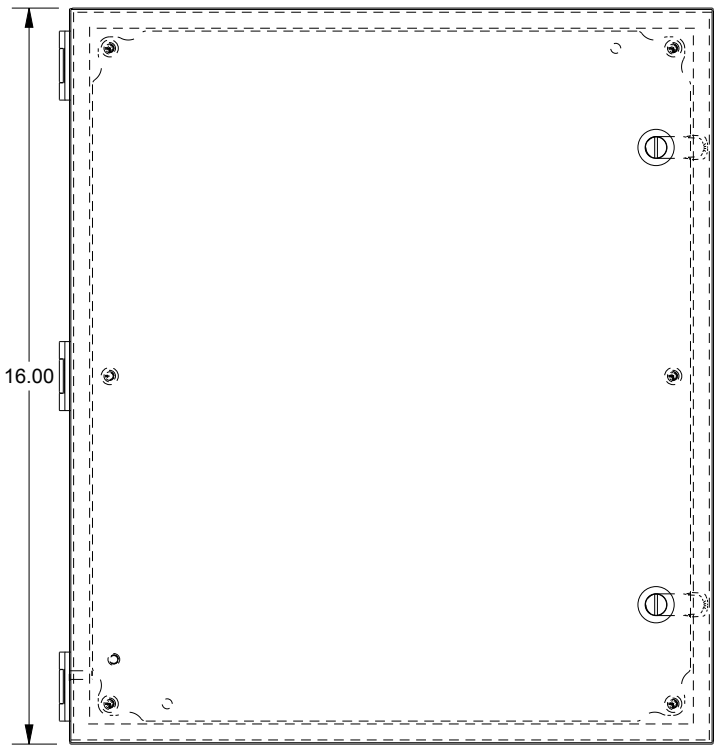

SAGINAW CONTROL & ENGINEERING SCE-16148ELJSS

TOP VIEW

LEFT SIDE VIEW

FRONT VIEW

RIGHT SIDE VIEW

EXTERNAL REAR VIEW

BOTTOM VIEW