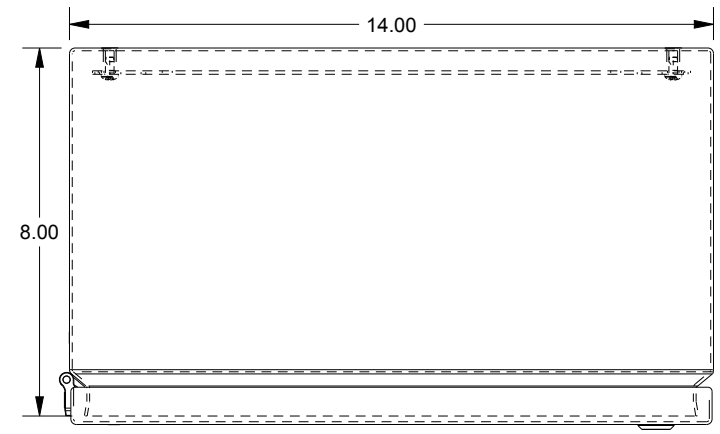

SAGINAW CONTROL & ENGINEERING SCE-16148ELJSS

TOP VIEW

LEFT SIDE VIEW

FRONT VIEW

RIGHT SIDE VIEW

EXTERNAL REAR VIEW

BOTTOM VIEW