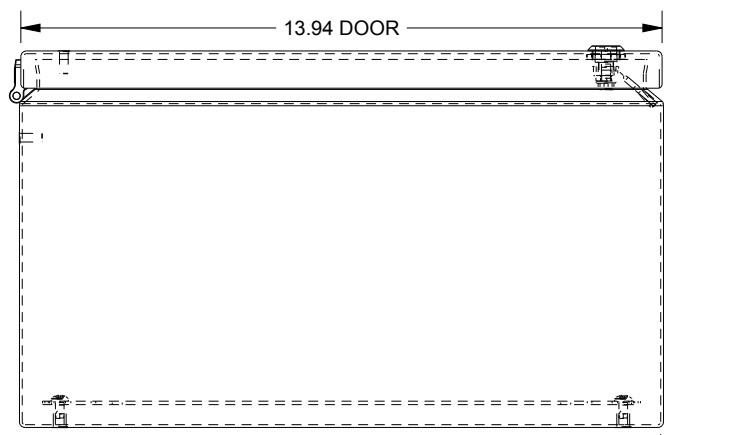

SAGINAW CONTROL & ENGINEERING SCE-16148ELJSS

TOP VIEW

LEFT SIDE VIEW

FRONT VIEW

RIGHT SIDE VIEW

EXTERNAL REAR VIEW

BOTTOM VIEW