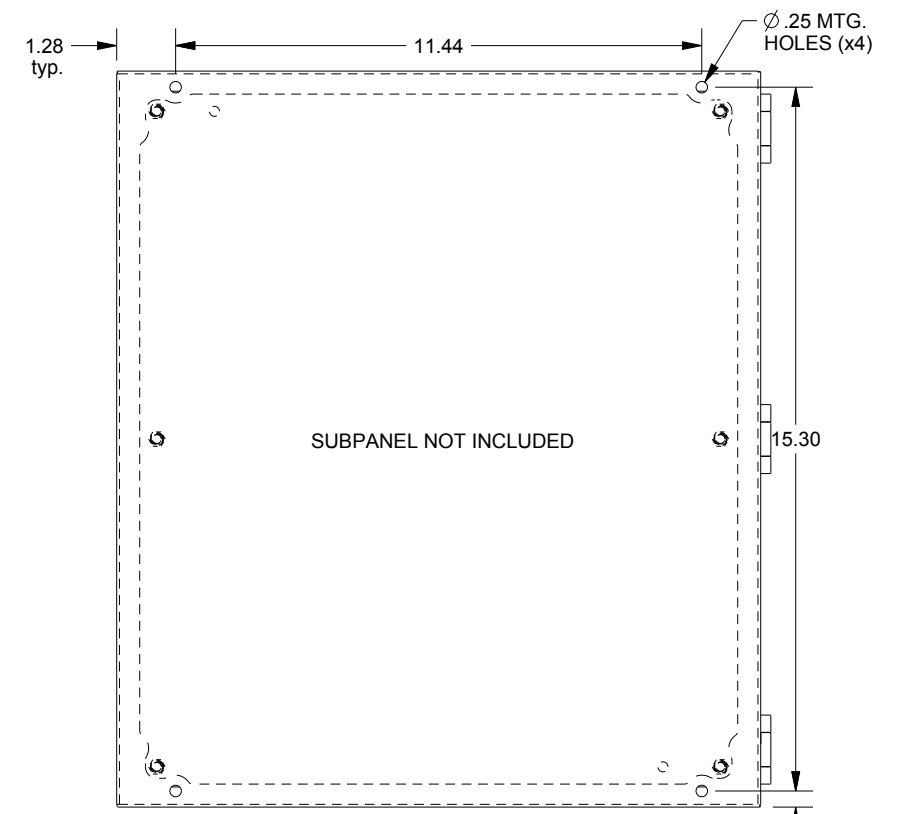

SAGINAW CONTROL & ENGINEERING SCE-16148ELJSS

TOP VIEW

LEFT SIDE VIEW

FRONT VIEW

RIGHT SIDE VIEW

EXTERNAL REAR VIEW

BOTTOM VIEW