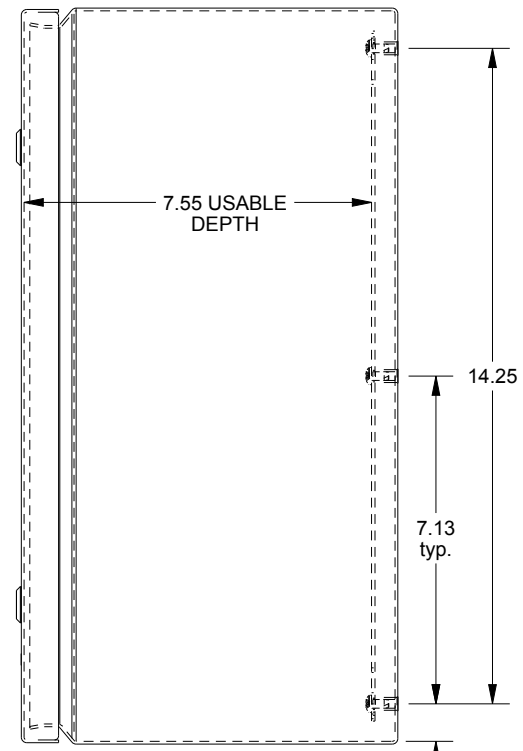

SAGINAW CONTROL & ENGINEERING SCE-16148ELJSS

TOP VIEW

LEFT SIDE VIEW

FRONT VIEW

RIGHT SIDE VIEW

EXTERNAL REAR VIEW

BOTTOM VIEW