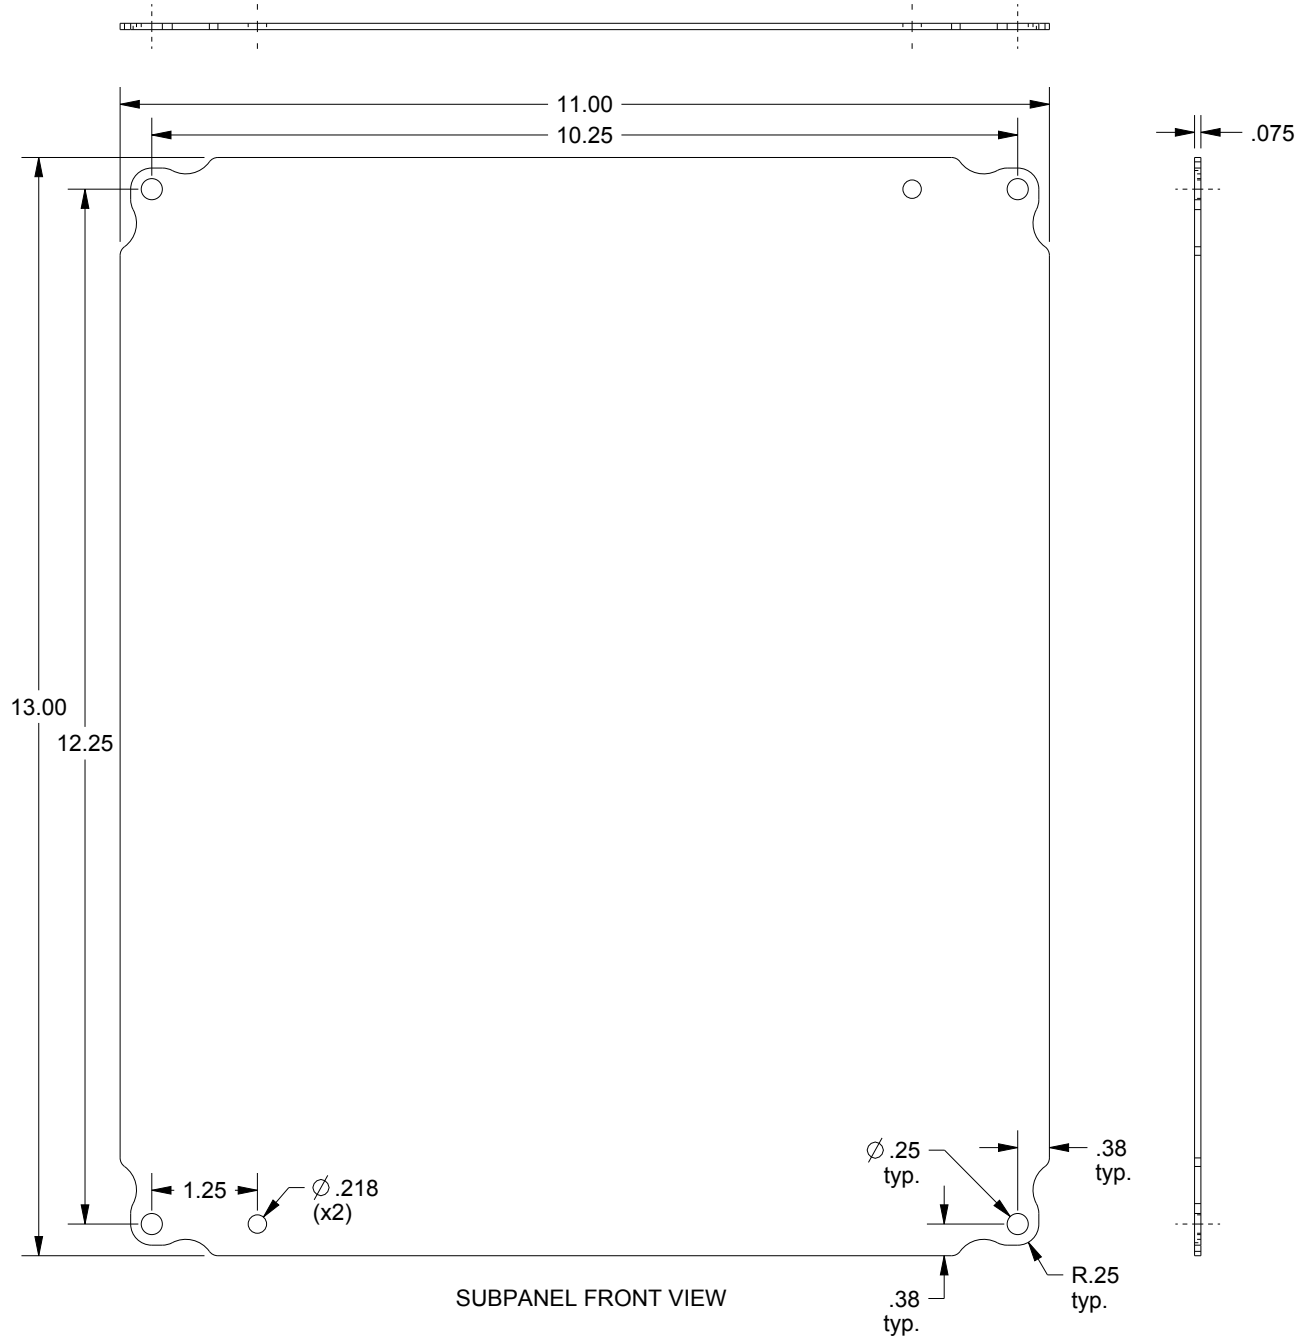

SAGINAW CONTROL & ENGINEERING

SCE-14P12SS

SUBPANEL FRONT VIEW