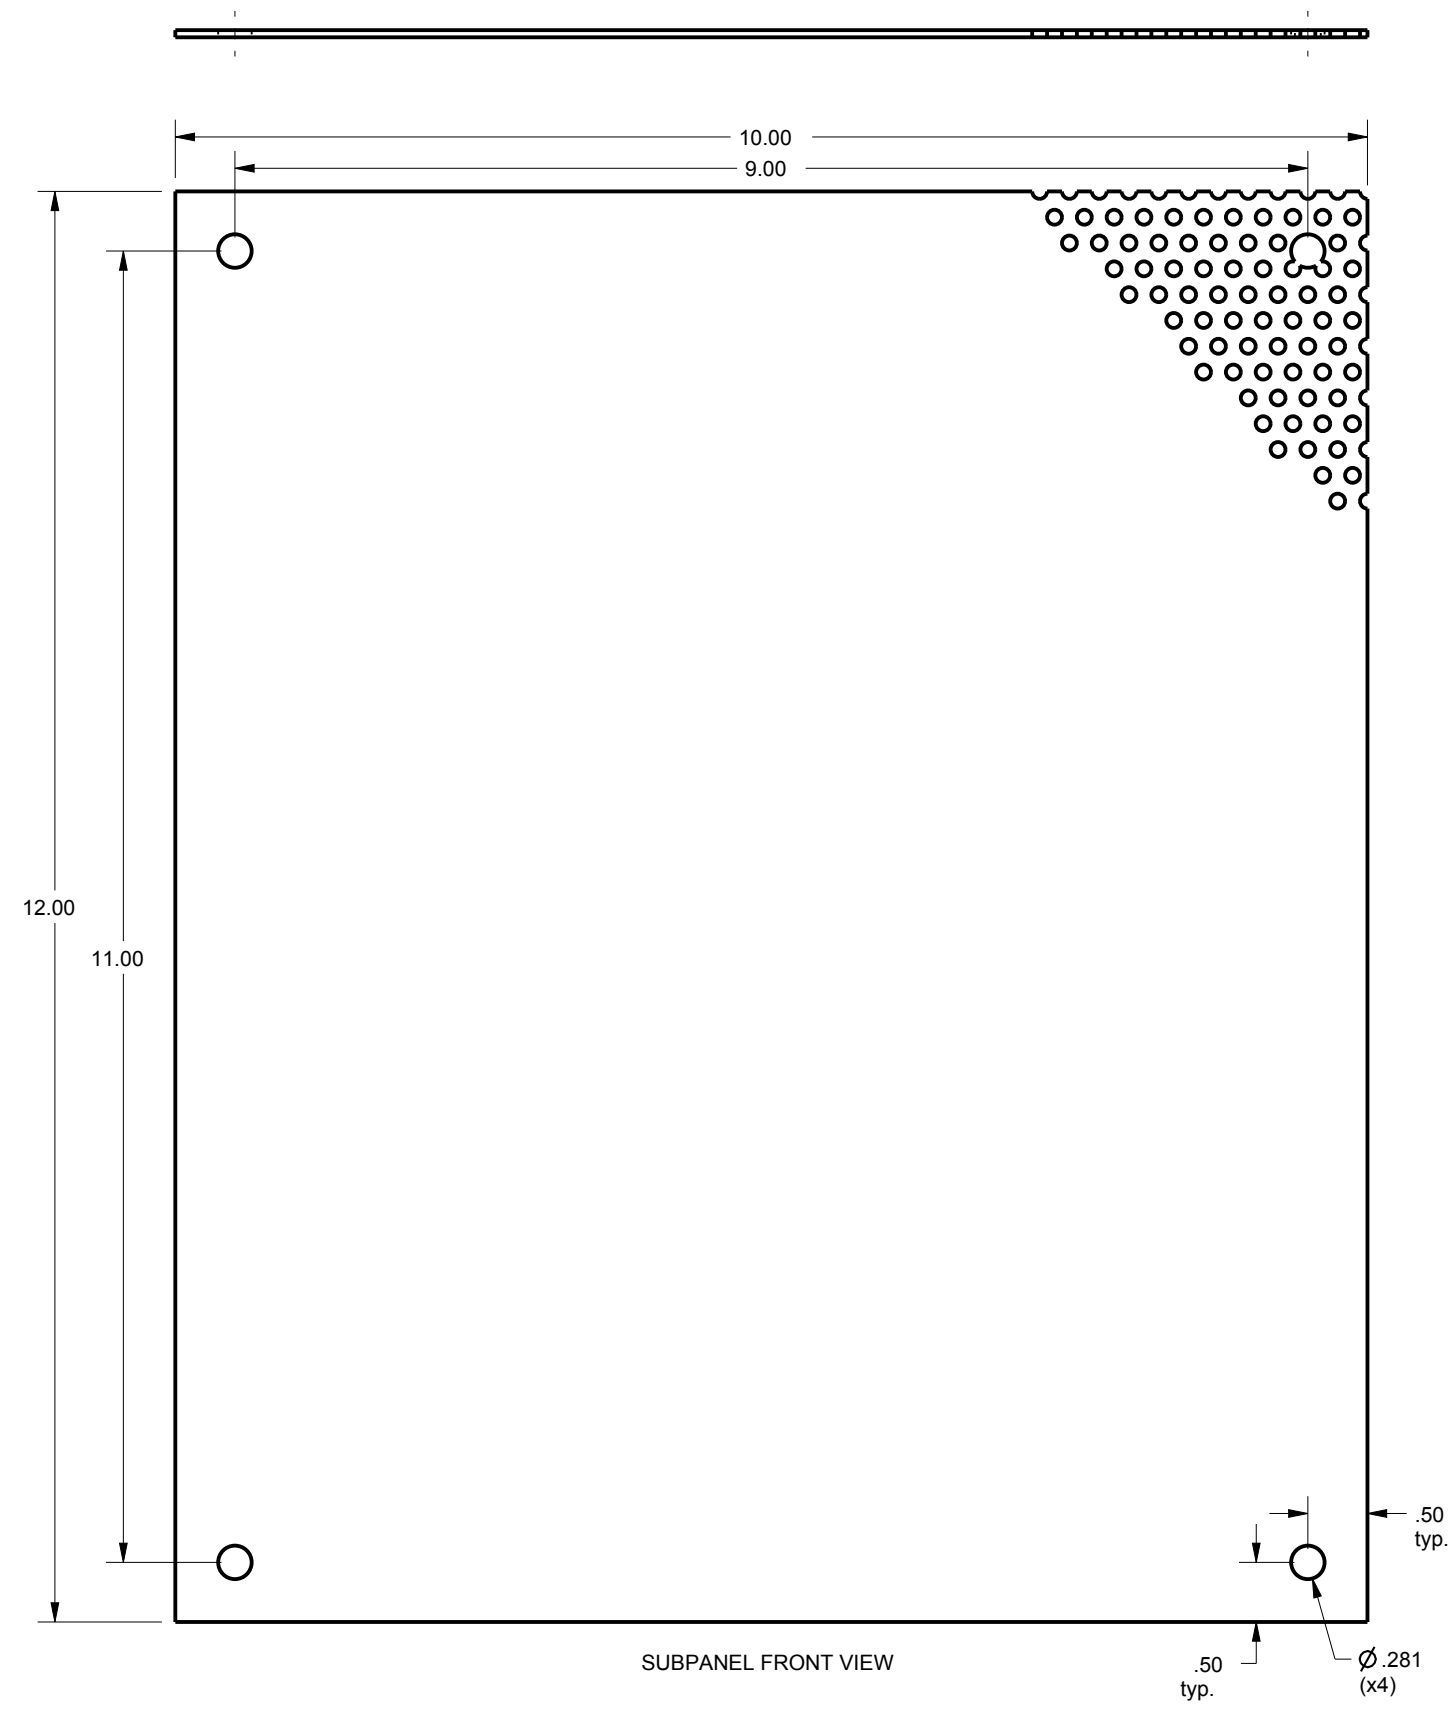

SAGINAW CONTROL & ENGINEERING

SCE-14N12MPP

SUBPANEL FRONT VIEW