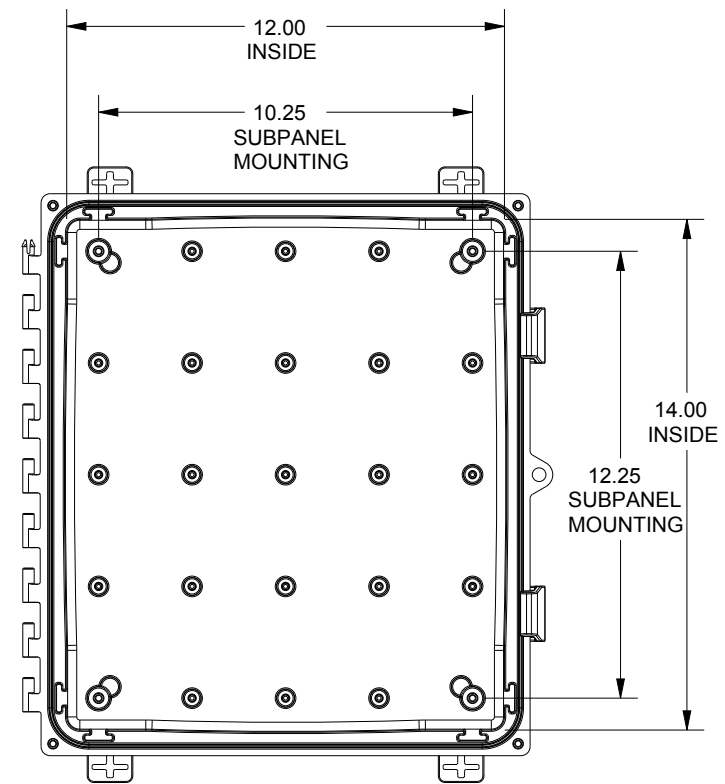

SAGINAW CONTROL & ENGINEERING

SCE-1412PCW

COVER REMOVED

COVER REMOVED