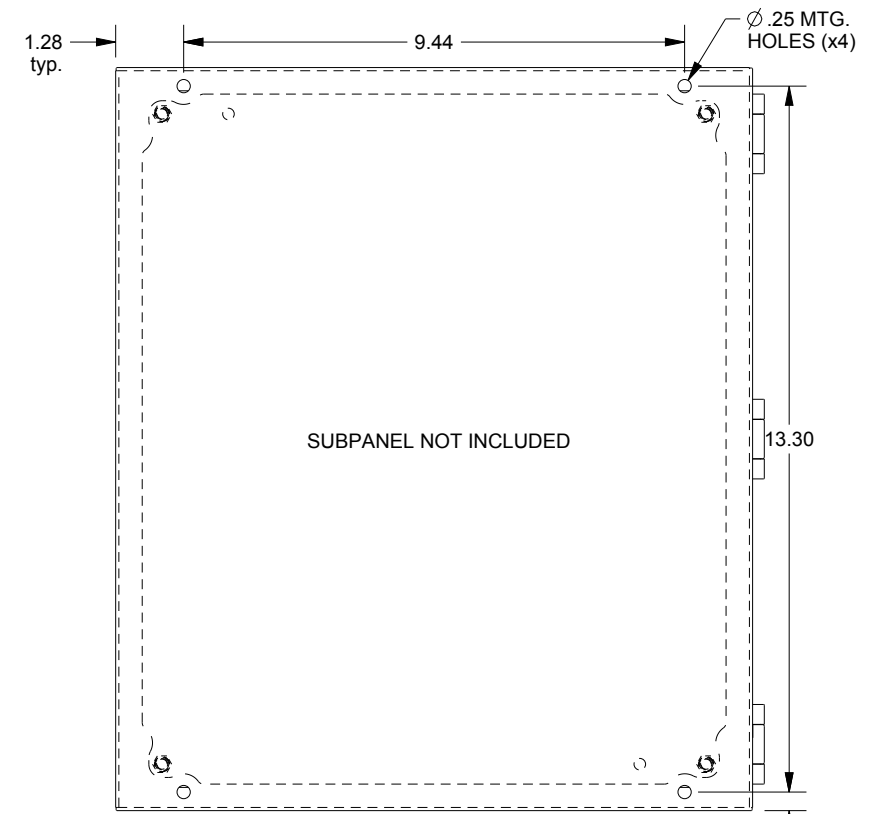

SAGINAW CONTROL & ENGINEERING

SCE-1412ELJSS

TOP VIEW

LEFT SIDE VIEW

FRONT VIEW

RIGHT SIDE VIEW

EXTERNAL REAR VIEW

BOTTOM VIEW