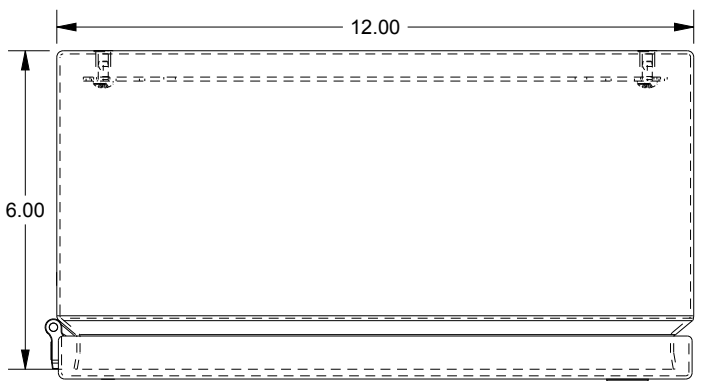

SAGINAW CONTROL & ENGINEERING

SCE-1412ELJSS

TOP VIEW

LEFT SIDE VIEW

FRONT VIEW

RIGHT SIDE VIEW

EXTERNAL REAR VIEW

BOTTOM VIEW