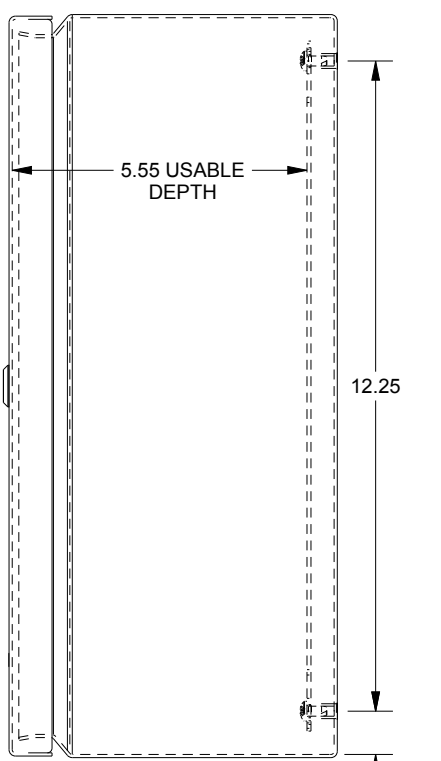

SAGINAW CONTROL & ENGINEERING

SCE-1412ELJSS

TOP VIEW

LEFT SIDE VIEW

FRONT VIEW

RIGHT SIDE VIEW

EXTERNAL REAR VIEW

BOTTOM VIEW