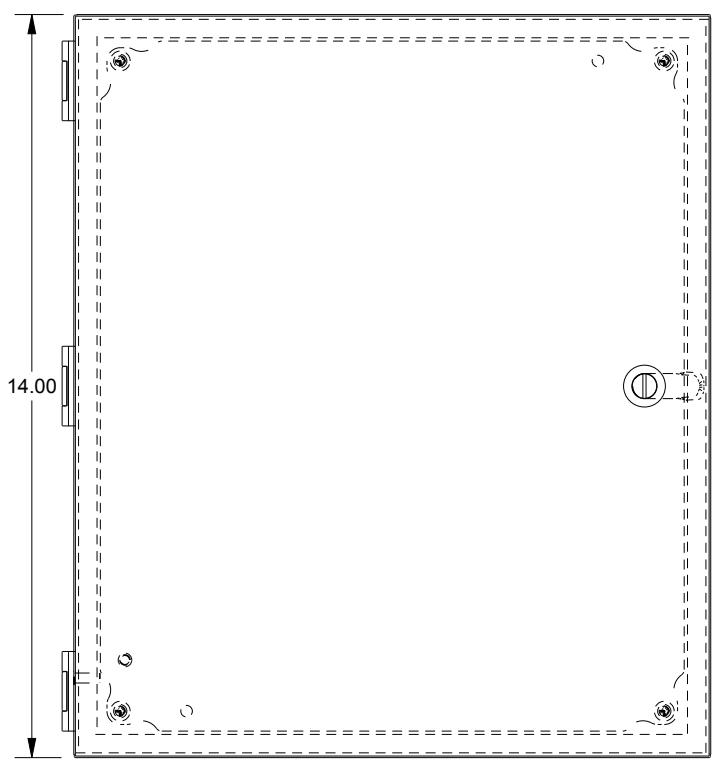

SAGINAW CONTROL & ENGINEERING

SCE-1412ELJSS

TOP VIEW

LEFT SIDE VIEW

FRONT VIEW

RIGHT SIDE VIEW

EXTERNAL REAR VIEW

BOTTOM VIEW