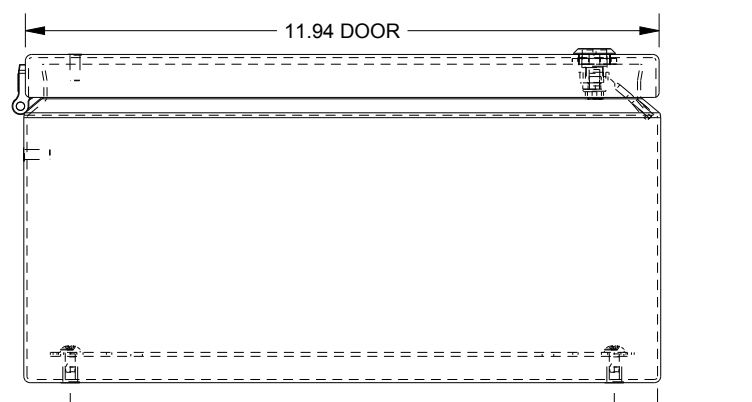

SAGINAW CONTROL & ENGINEERING

SCE-1412ELJSS

TOP VIEW

LEFT SIDE VIEW

FRONT VIEW

RIGHT SIDE VIEW

EXTERNAL REAR VIEW

BOTTOM VIEW