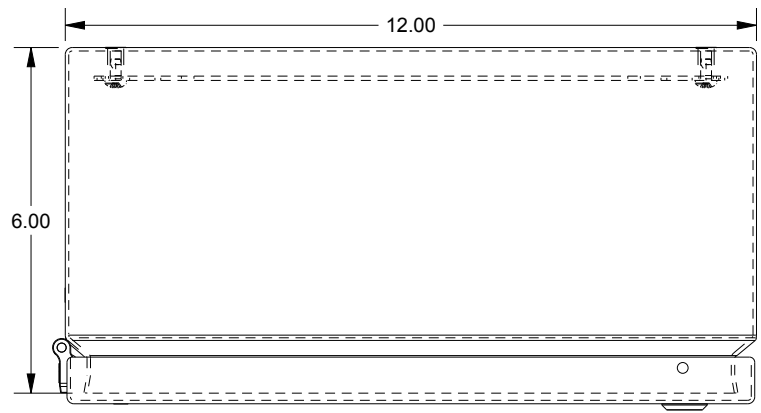

SAGINAW CONTROL & ENGINEERING

SCE-1412ELJ = SCE-09 GRAY

SCE-1412ELJLG = RAL 7035

TOP VIEW

LEFT SIDE VIEW

FRONT VIEW

RIGHT SIDE VIEW

EXTERNAL REAR VIEW

BOTTOM VIEW