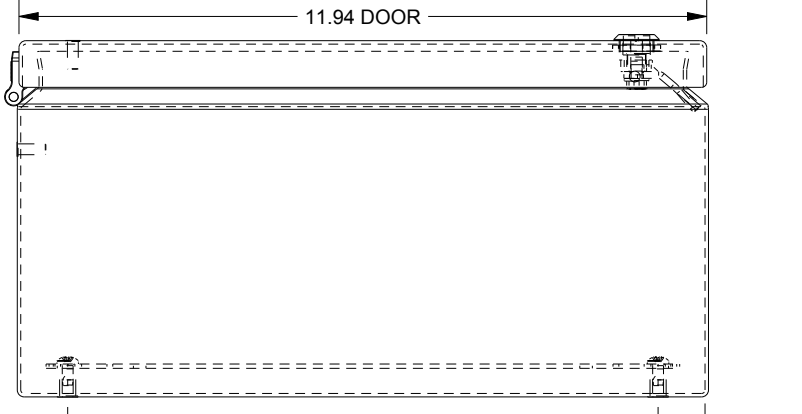

SAGINAW CONTROL & ENGINEERING

SCE-1412ELJ = SCE-09 GRAY

SCE-1412ELJLG = RAL 7035

TOP VIEW

LEFT SIDE VIEW

FRONT VIEW

RIGHT SIDE VIEW

EXTERNAL REAR VIEW

BOTTOM VIEW