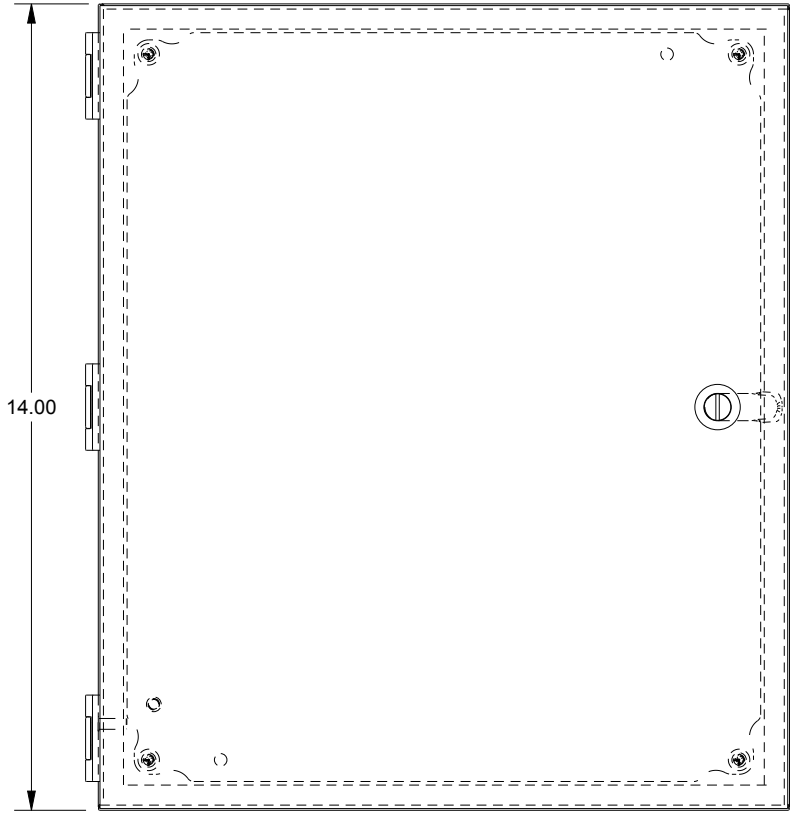

SAGINAW CONTROL & ENGINEERING

SCE-1412ELJ = SCE-09 GRAY

SCE-1412ELJLG = RAL 7035

TOP VIEW

LEFT SIDE VIEW

FRONT VIEW

RIGHT SIDE VIEW

EXTERNAL REAR VIEW

BOTTOM VIEW