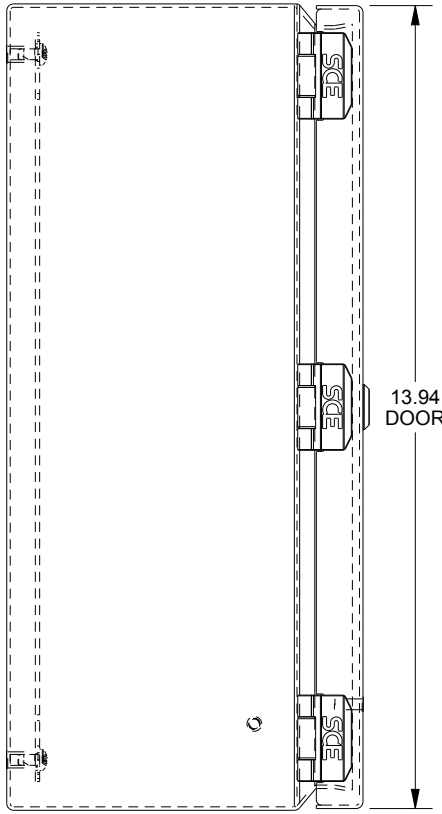

SAGINAW CONTROL & ENGINEERING

SCE-1412ELJ = SCE-09 GRAY

SCE-1412ELJLG = RAL 7035

TOP VIEW

LEFT SIDE VIEW

FRONT VIEW

RIGHT SIDE VIEW

EXTERNAL REAR VIEW

BOTTOM VIEW