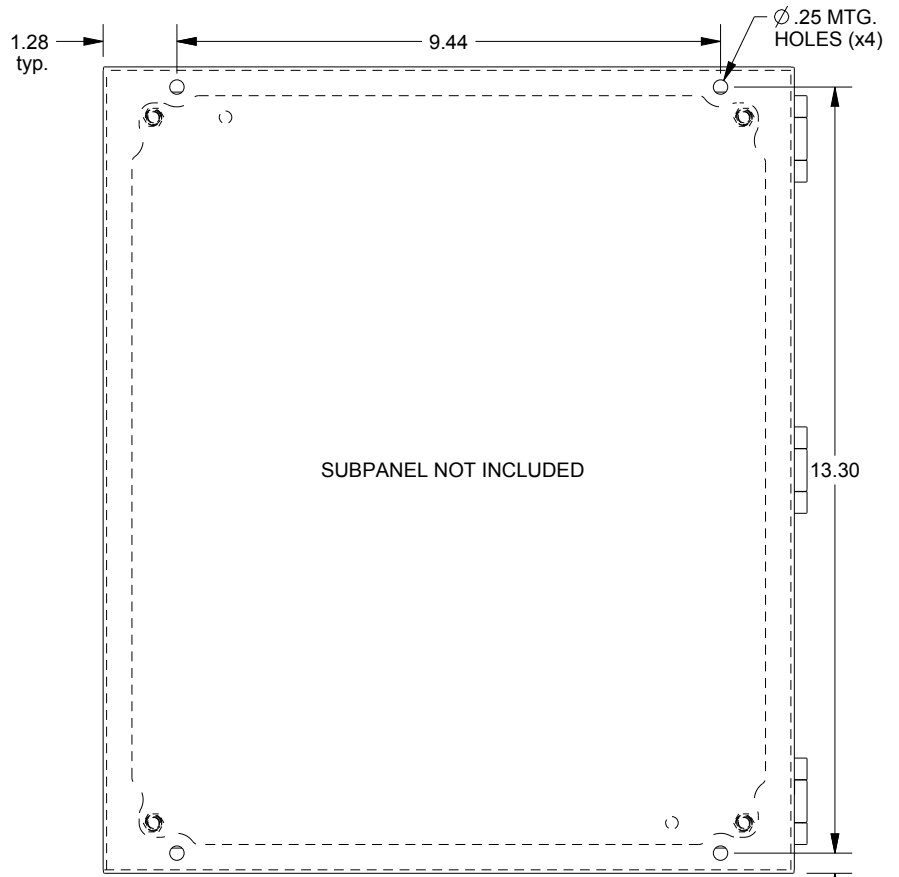

SAGINAW CONTROL & ENGINEERING

SCE-1412ELJ = SCE-09 GRAY

SCE-1412ELJLG = RAL 7035

TOP VIEW

LEFT SIDE VIEW

FRONT VIEW

RIGHT SIDE VIEW

EXTERNAL REAR VIEW

BOTTOM VIEW