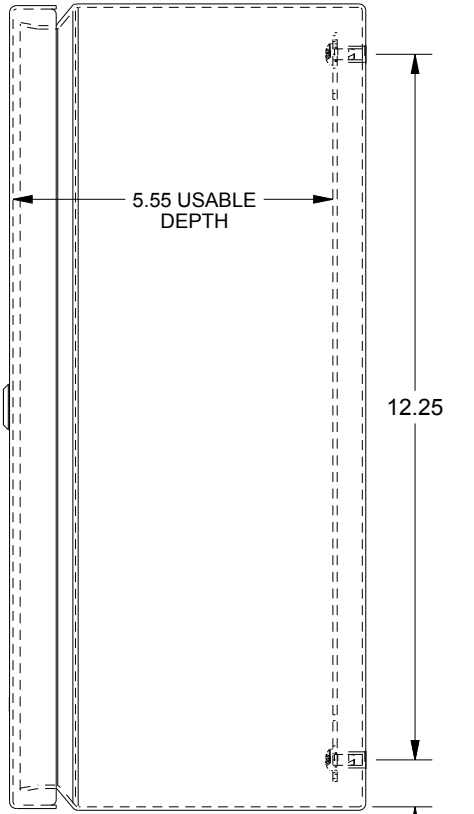

SAGINAW CONTROL & ENGINEERING

SCE-1412ELJ = SCE-09 GRAY

SCE-1412ELJLG = RAL 7035

TOP VIEW

LEFT SIDE VIEW

FRONT VIEW

RIGHT SIDE VIEW

EXTERNAL REAR VIEW

BOTTOM VIEW