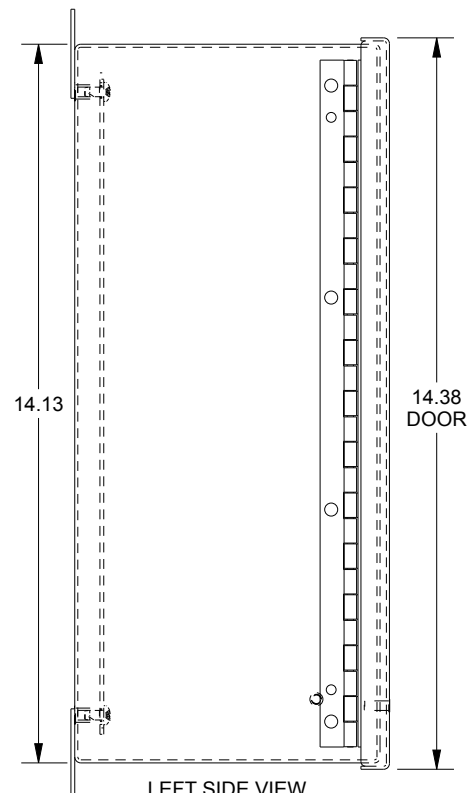

SAGINAW CONTROL & ENGINEERING

SCE-1412CHNF

TOP VIEW

LEFT SIDE VIEW

FRONT VIEW

RIGHT SIDE VIEW

EXTERNAL REAR VIEW

BOTTOM VIEW