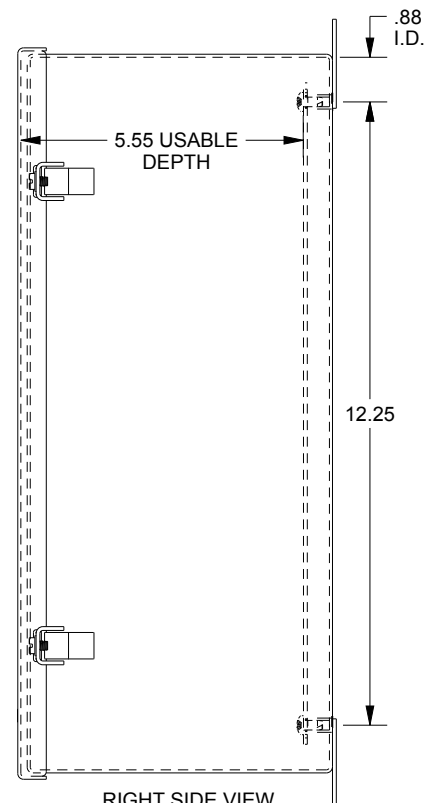

SAGINAW CONTROL & ENGINEERING

SCE-1412CHNF

TOP VIEW

LEFT SIDE VIEW

FRONT VIEW

RIGHT SIDE VIEW

EXTERNAL REAR VIEW

BOTTOM VIEW