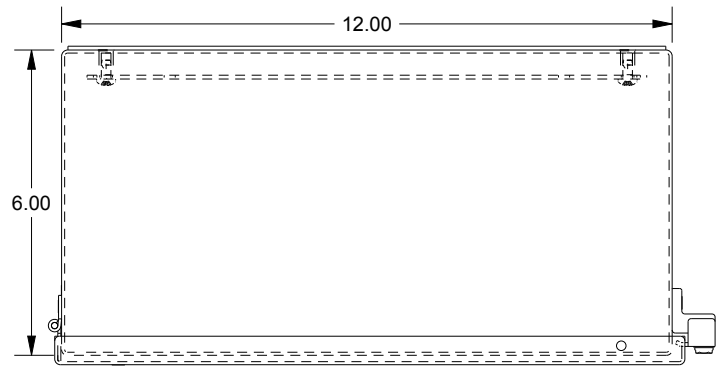

SAGINAW CONTROL & ENGINEERING

SCE-1412CHNF

TOP VIEW

LEFT SIDE VIEW

FRONT VIEW

RIGHT SIDE VIEW

EXTERNAL REAR VIEW

BOTTOM VIEW