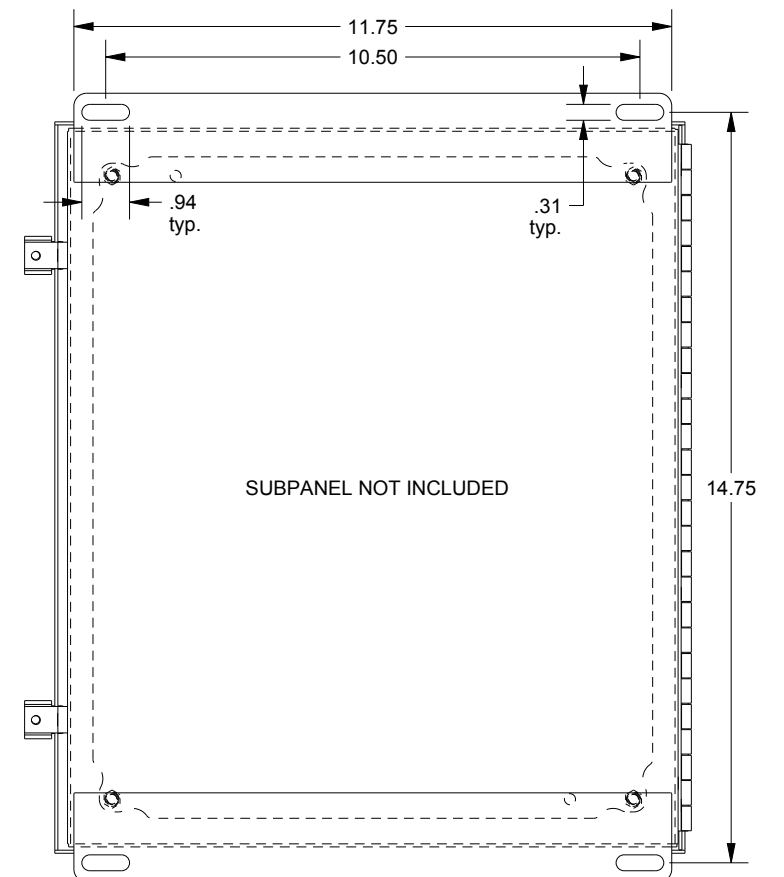

SAGINAW CONTROL & ENGINEERING

SCE-1412CHNF

TOP VIEW

LEFT SIDE VIEW

FRONT VIEW

RIGHT SIDE VIEW

EXTERNAL REAR VIEW

BOTTOM VIEW