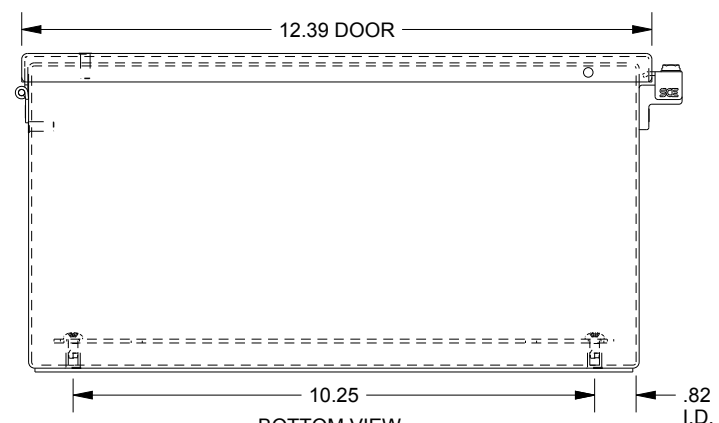

SAGINAW CONTROL & ENGINEERING

SCE-1412CHNF

TOP VIEW

LEFT SIDE VIEW

FRONT VIEW

RIGHT SIDE VIEW

EXTERNAL REAR VIEW

BOTTOM VIEW