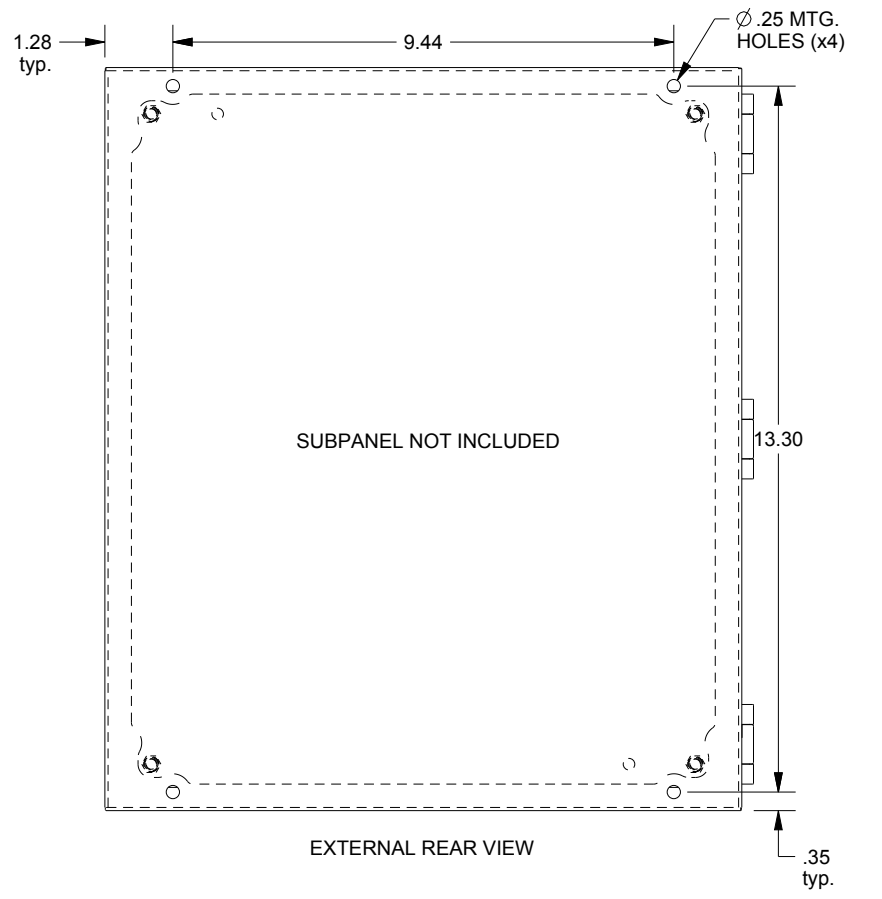

SAGINAW CONTROL & ENGINEERING

SCE-14128ELJSS

TOP VIEW

LEFT SIDE VIEW

FRONT VIEW

RIGHT SIDE VIEW

EXTERNAL REAR VIEW

BOTTOM VIEW