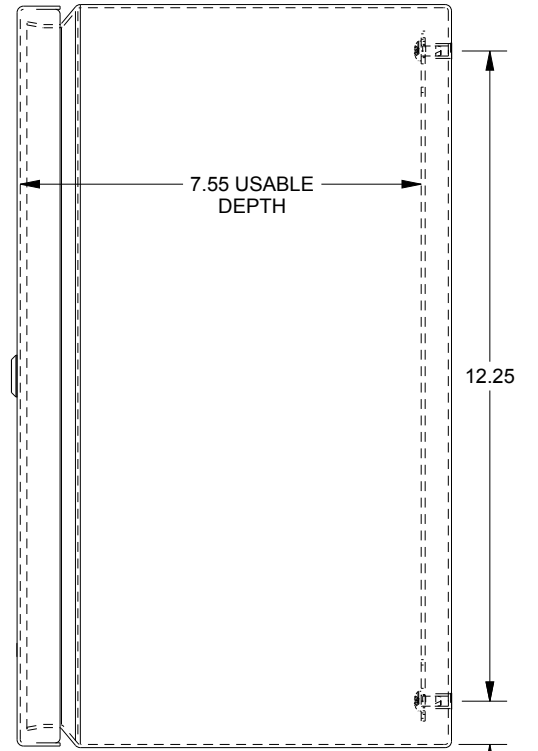

SAGINAW CONTROL & ENGINEERING

SCE-14128ELJSS

TOP VIEW

LEFT SIDE VIEW

FRONT VIEW

RIGHT SIDE VIEW

EXTERNAL REAR VIEW

BOTTOM VIEW