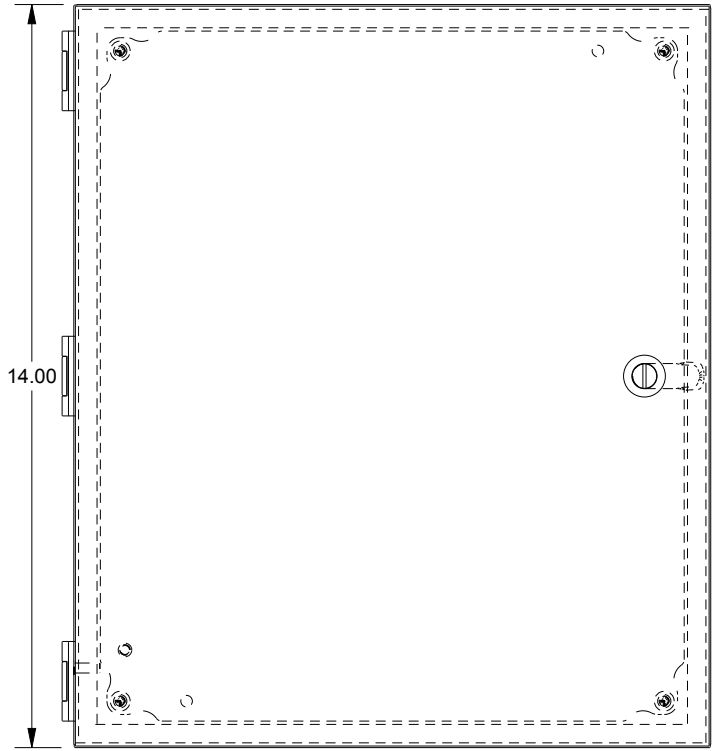

SAGINAW CONTROL & ENGINEERING

SCE-14128ELJSS

TOP VIEW

LEFT SIDE VIEW

FRONT VIEW

RIGHT SIDE VIEW

EXTERNAL REAR VIEW

BOTTOM VIEW