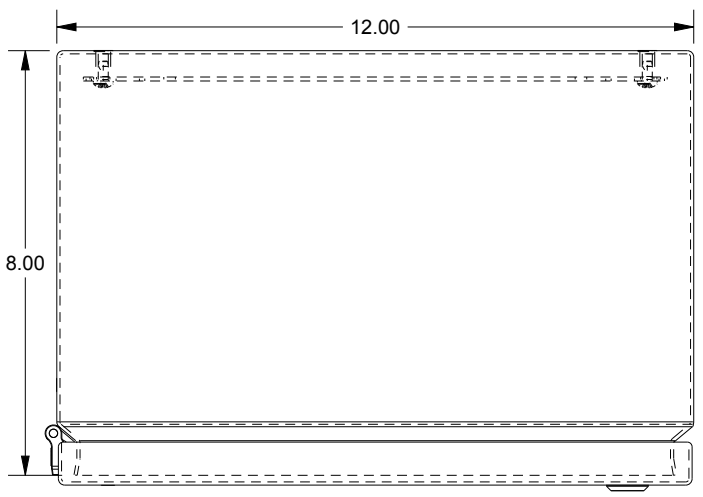

SAGINAW CONTROL & ENGINEERING

SCE-14128ELJSS

TOP VIEW

LEFT SIDE VIEW

FRONT VIEW

RIGHT SIDE VIEW

EXTERNAL REAR VIEW

BOTTOM VIEW