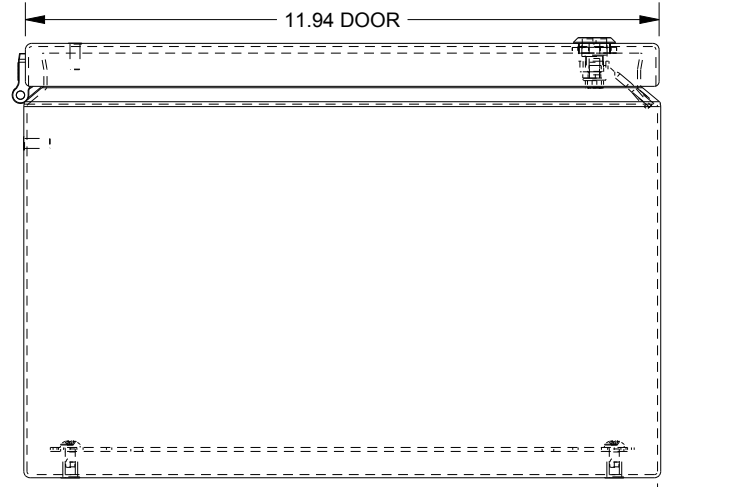

SAGINAW CONTROL & ENGINEERING

SCE-14128ELJSS

TOP VIEW

LEFT SIDE VIEW

FRONT VIEW

RIGHT SIDE VIEW

EXTERNAL REAR VIEW

BOTTOM VIEW