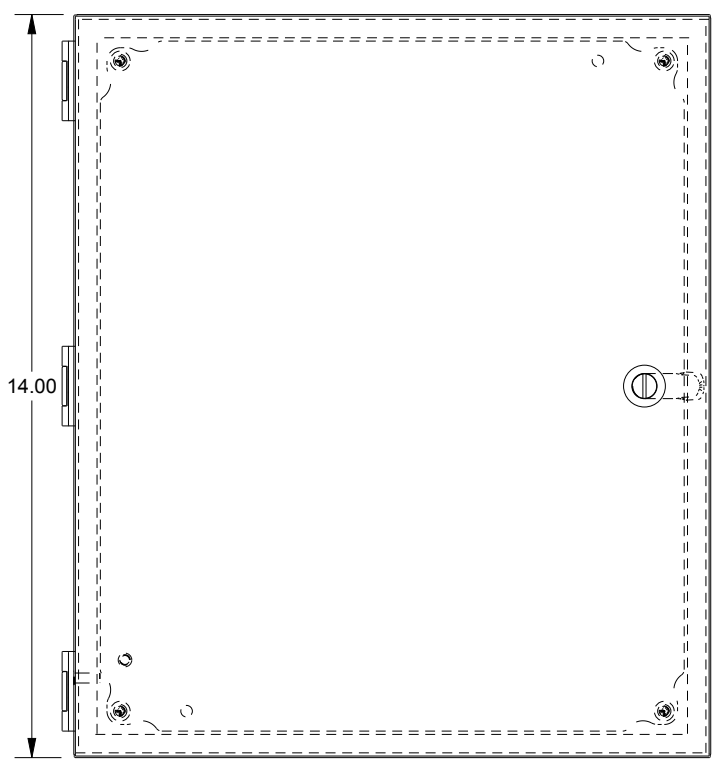

SAGINAW CONTROL & ENGINEERING

SCE-14128ELJSS6

TOP VIEW

LEFT SIDE VIEW

FRONT VIEW

RIGHT SIDE VIEW

EXTERNAL REAR VIEW

BOTTOM VIEW