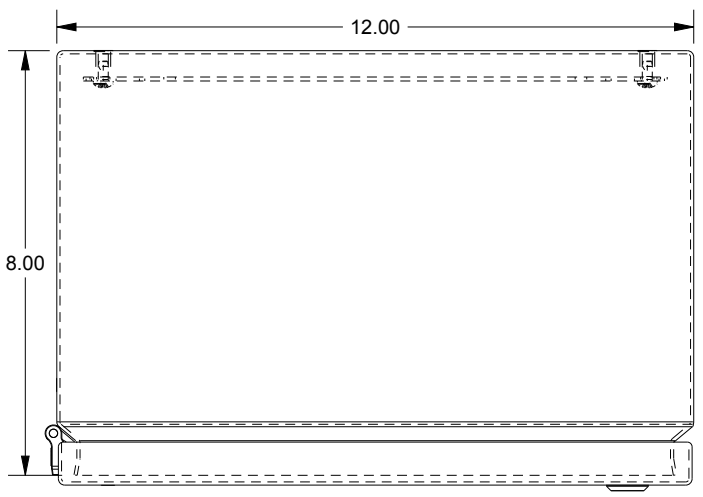

SAGINAW CONTROL & ENGINEERING

SCE-14128ELJSS6

TOP VIEW

LEFT SIDE VIEW

FRONT VIEW

RIGHT SIDE VIEW

EXTERNAL REAR VIEW

BOTTOM VIEW