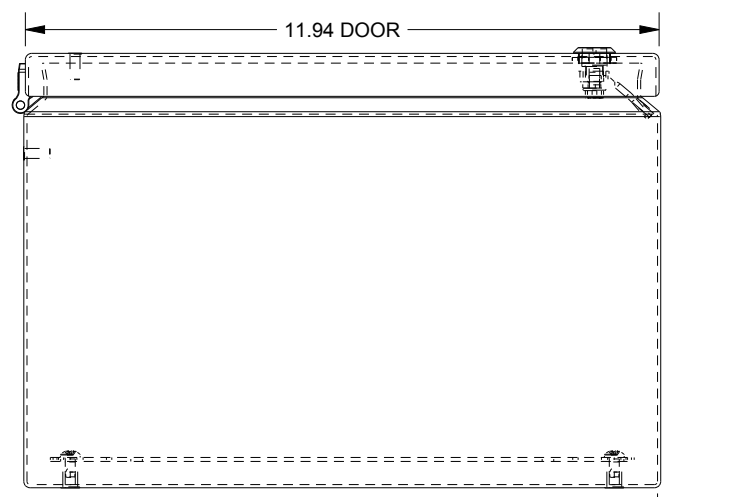

SAGINAW CONTROL & ENGINEERING

SCE-14128ELJSS6

TOP VIEW

LEFT SIDE VIEW

FRONT VIEW

RIGHT SIDE VIEW

EXTERNAL REAR VIEW

BOTTOM VIEW