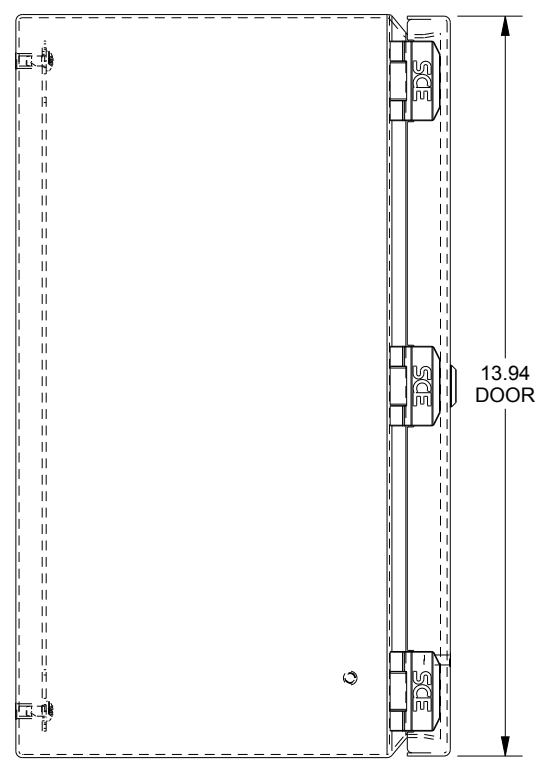

SAGINAW CONTROL & ENGINEERING

SCE-14128ELJSS6

TOP VIEW

LEFT SIDE VIEW

FRONT VIEW

RIGHT SIDE VIEW

EXTERNAL REAR VIEW

BOTTOM VIEW