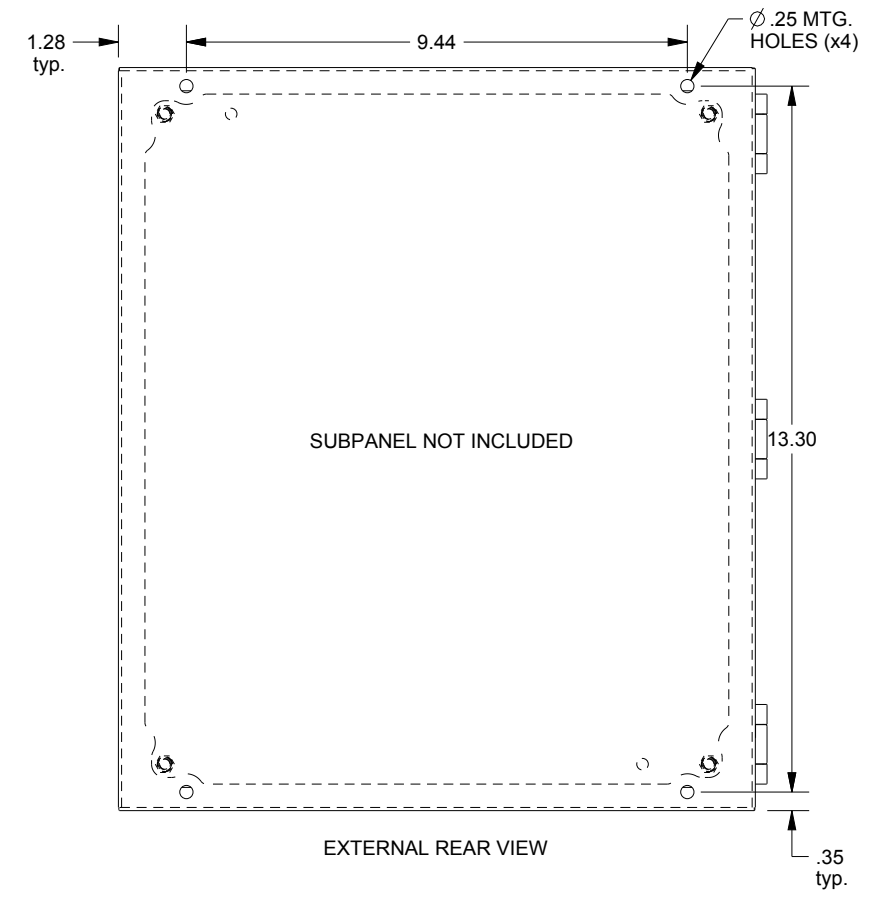

SAGINAW CONTROL & ENGINEERING

SCE-14128ELJSS6

TOP VIEW

LEFT SIDE VIEW

FRONT VIEW

RIGHT SIDE VIEW

EXTERNAL REAR VIEW

BOTTOM VIEW