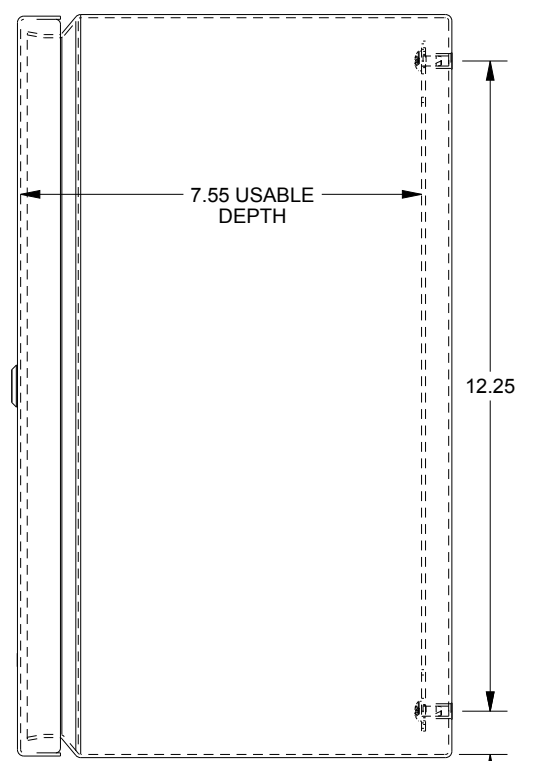

SAGINAW CONTROL & ENGINEERING

SCE-14128ELJSS6

TOP VIEW

LEFT SIDE VIEW

FRONT VIEW

RIGHT SIDE VIEW

EXTERNAL REAR VIEW

BOTTOM VIEW