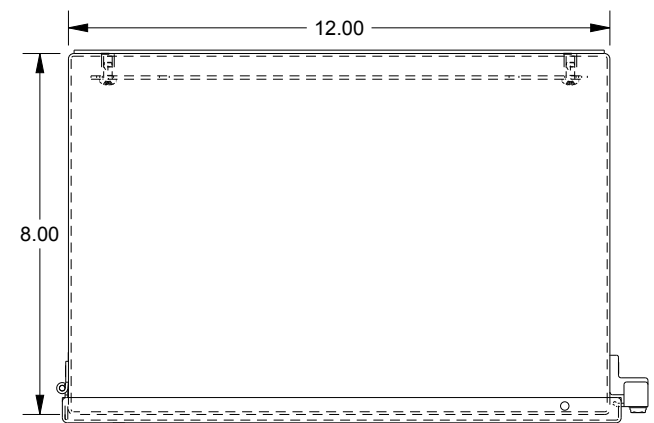

SAGINAW CONTROL & ENGINEERING

SCE-14128CHNF

TOP VIEW

LEFT SIDE VIEW

FRONT VIEW

RIGHT SIDE VIEW

EXTERNAL REAR VIEW

BOTTOM VIEW