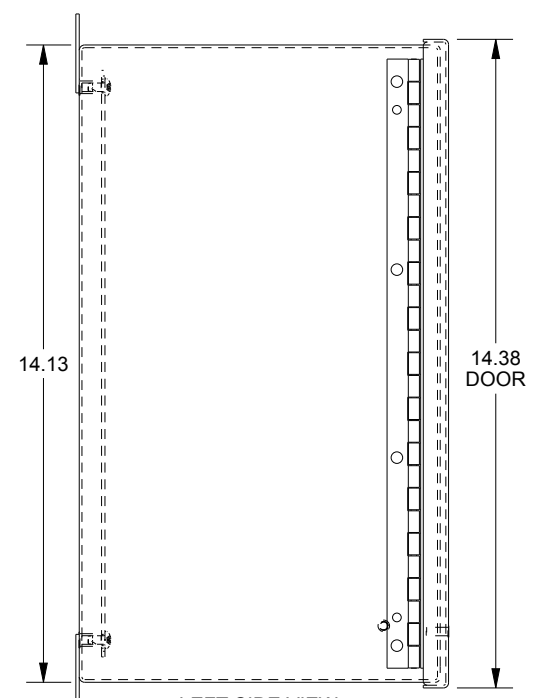

SAGINAW CONTROL & ENGINEERING

SCE-14128CHNF

TOP VIEW

LEFT SIDE VIEW

FRONT VIEW

RIGHT SIDE VIEW

EXTERNAL REAR VIEW

BOTTOM VIEW