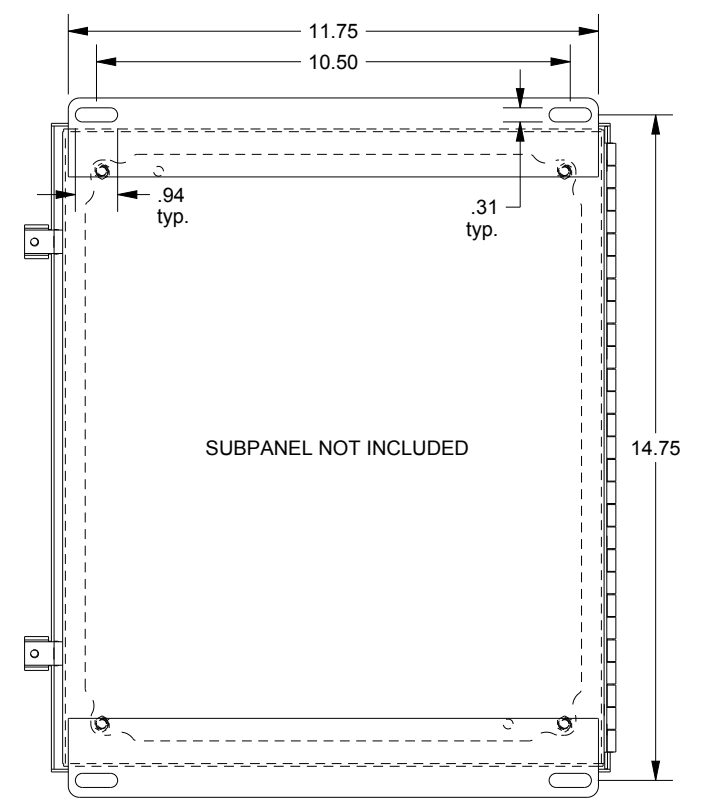

SAGINAW CONTROL & ENGINEERING

SCE-14128CHNF

TOP VIEW

LEFT SIDE VIEW

FRONT VIEW

RIGHT SIDE VIEW

EXTERNAL REAR VIEW

BOTTOM VIEW