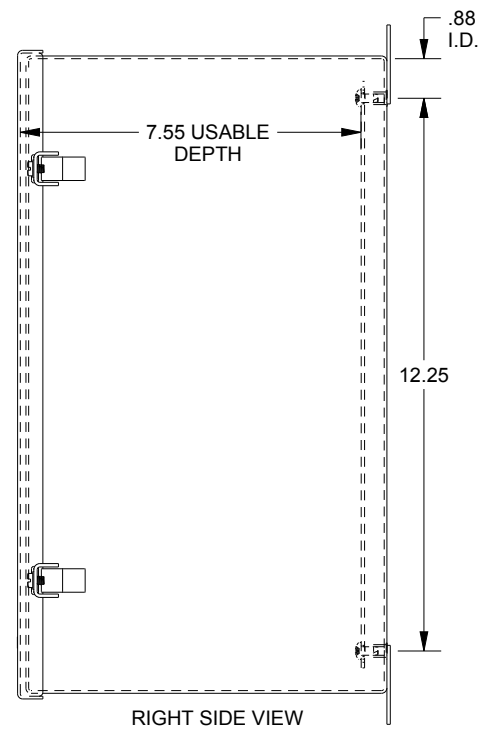

SAGINAW CONTROL & ENGINEERING

SCE-14128CHNF

TOP VIEW

LEFT SIDE VIEW

FRONT VIEW

RIGHT SIDE VIEW

EXTERNAL REAR VIEW

BOTTOM VIEW