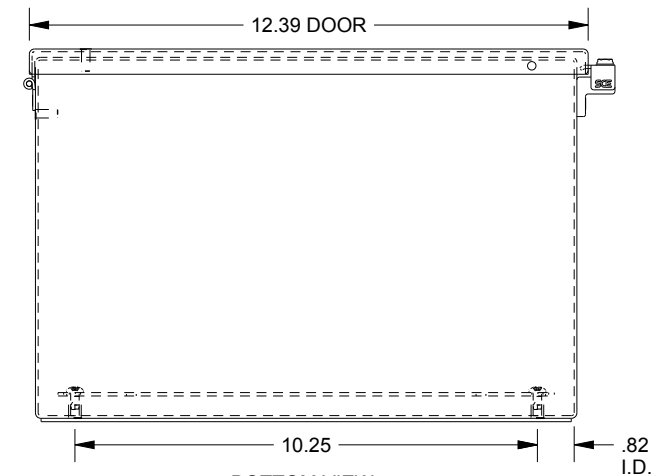

SAGINAW CONTROL & ENGINEERING

SCE-14128CHNF

TOP VIEW

LEFT SIDE VIEW

FRONT VIEW

RIGHT SIDE VIEW

EXTERNAL REAR VIEW

BOTTOM VIEW