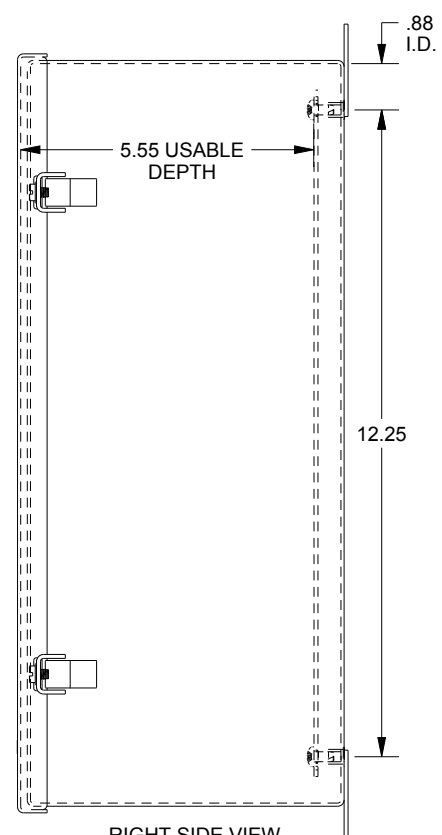

SAGINAW CONTROL & ENGINEERING SCE-14086CHNF

TOP VIEW

LEFT SIDE VIEW

FRONT VIEW

RIGHT SIDE VIEW

EXTERNAL REAR VIEW

BOTTOM VIEW