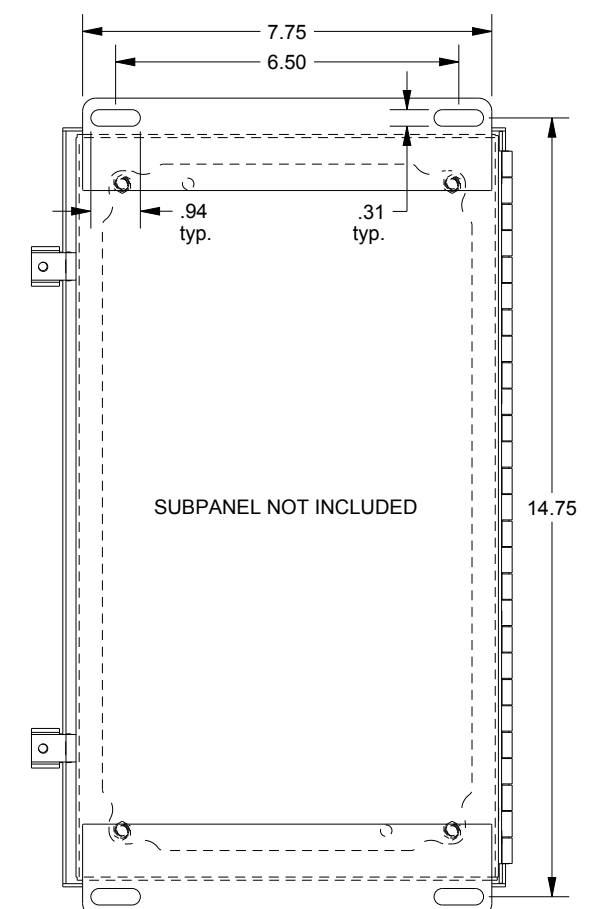

SAGINAW CONTROL & ENGINEERING SCE-14086CHNF

TOP VIEW

LEFT SIDE VIEW

FRONT VIEW

RIGHT SIDE VIEW

EXTERNAL REAR VIEW

BOTTOM VIEW