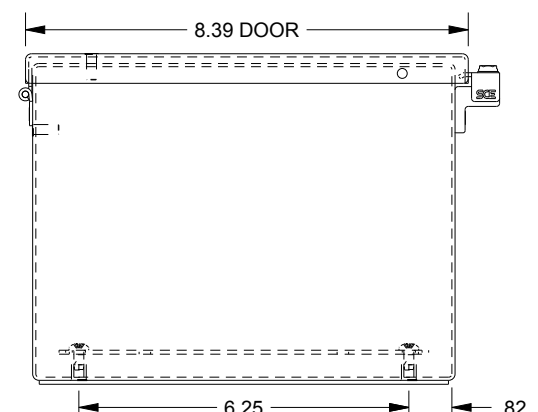

SAGINAW CONTROL & ENGINEERING SCE-14086CHNF

TOP VIEW

LEFT SIDE VIEW

FRONT VIEW

RIGHT SIDE VIEW

EXTERNAL REAR VIEW

BOTTOM VIEW