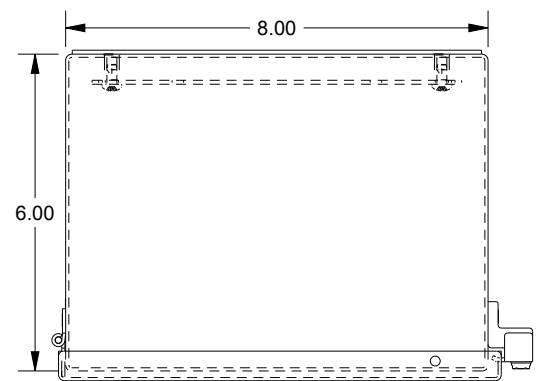

SAGINAW CONTROL & ENGINEERING SCE-14086CHNF

TOP VIEW

LEFT SIDE VIEW

FRONT VIEW

RIGHT SIDE VIEW

EXTERNAL REAR VIEW

BOTTOM VIEW