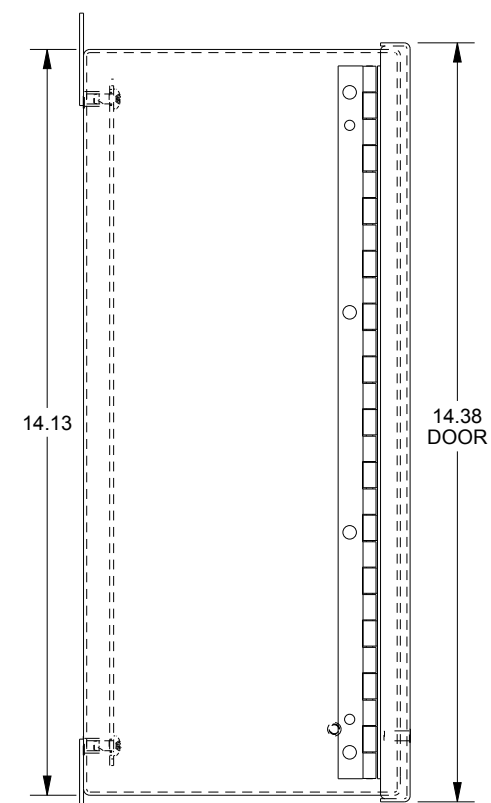

SAGINAW CONTROL & ENGINEERING SCE-14086CHNF

TOP VIEW

LEFT SIDE VIEW

FRONT VIEW

RIGHT SIDE VIEW

EXTERNAL REAR VIEW

BOTTOM VIEW