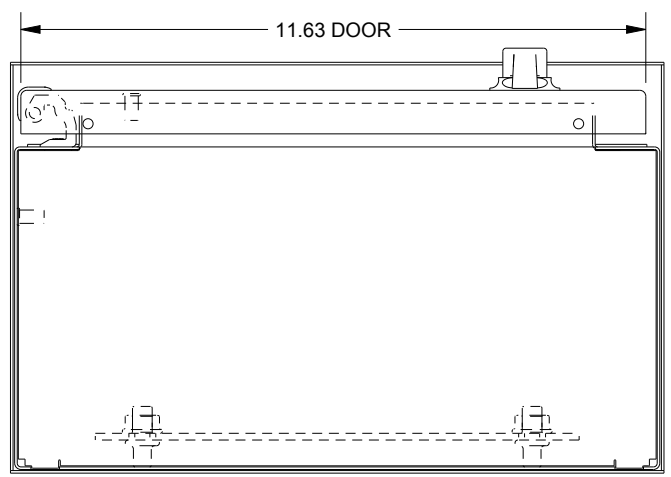

SAGINAW CONTROL & ENGINEERING

SCE-12R1206LP

TOP VIEW

LEFT SIDE VIEW

FRONT VIEW

RIGHT SIDE VIEW

EXTERNAL REAR VIEW

BOTTOM VIEW