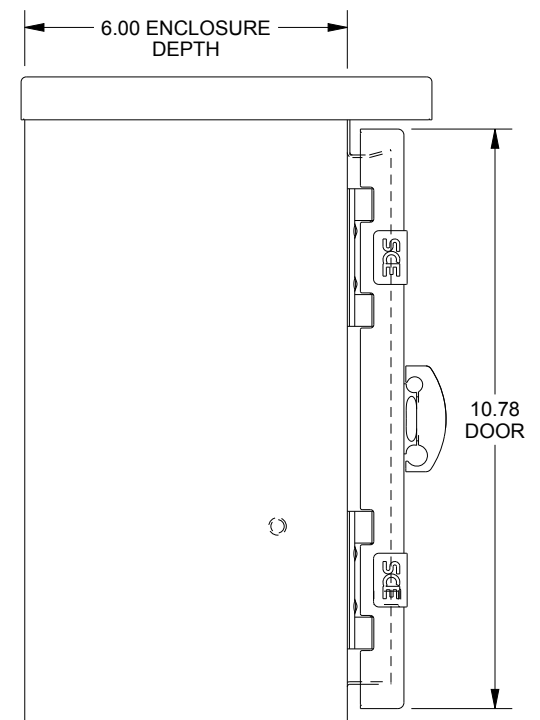

SAGINAW CONTROL & ENGINEERING

SCE-12R1206LP

TOP VIEW

LEFT SIDE VIEW

FRONT VIEW

RIGHT SIDE VIEW

EXTERNAL REAR VIEW

BOTTOM VIEW