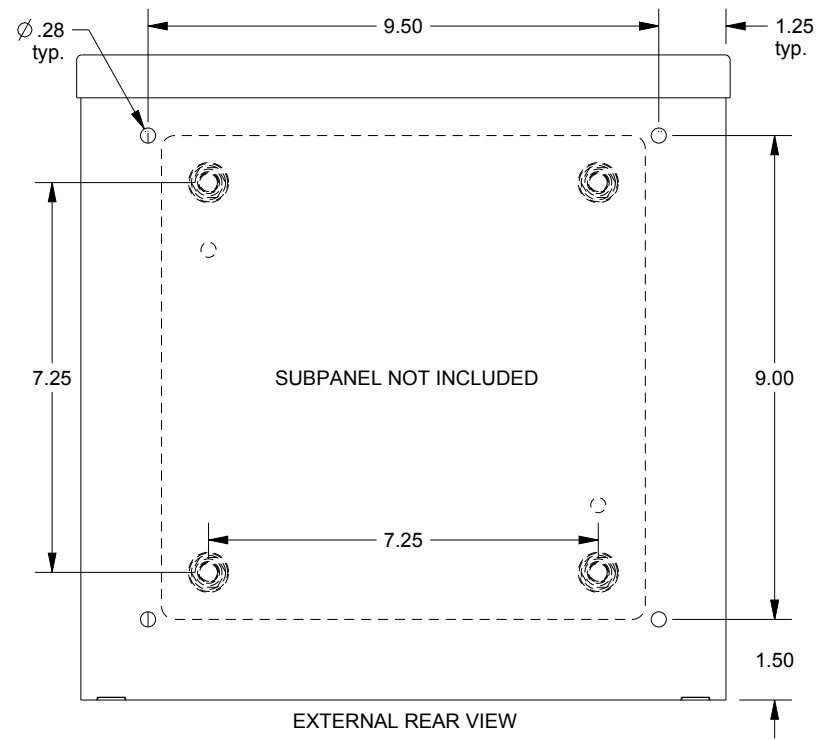

SAGINAW CONTROL & ENGINEERING

SCE-12R1206LP

TOP VIEW

LEFT SIDE VIEW

FRONT VIEW

RIGHT SIDE VIEW

EXTERNAL REAR VIEW

BOTTOM VIEW