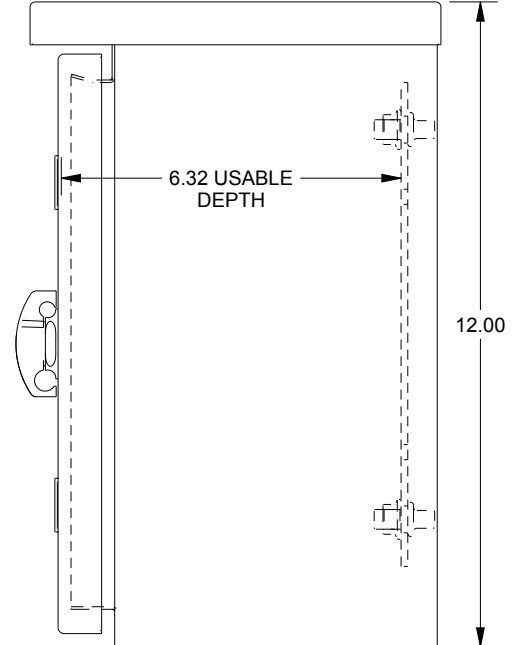

SAGINAW CONTROL & ENGINEERING

SCE-12R1206LP

TOP VIEW

LEFT SIDE VIEW

FRONT VIEW

RIGHT SIDE VIEW

EXTERNAL REAR VIEW

BOTTOM VIEW