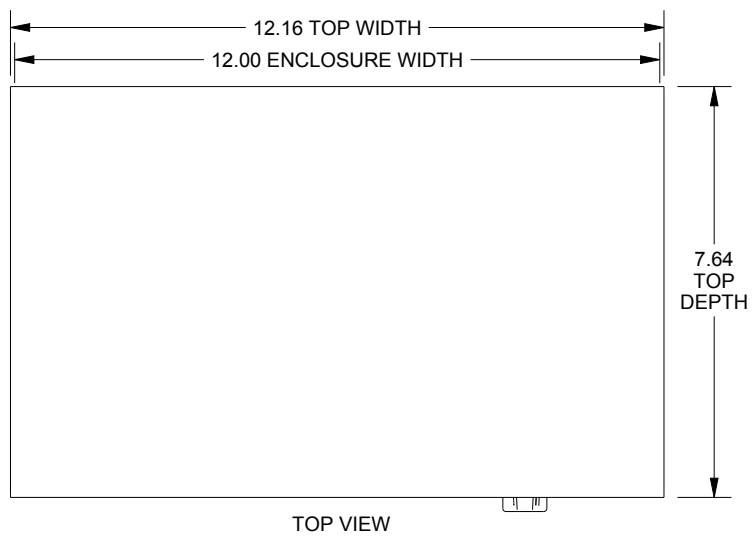

SAGINAW CONTROL & ENGINEERING

SCE-12R1206LP

TOP VIEW

LEFT SIDE VIEW

FRONT VIEW

RIGHT SIDE VIEW

EXTERNAL REAR VIEW

BOTTOM VIEW