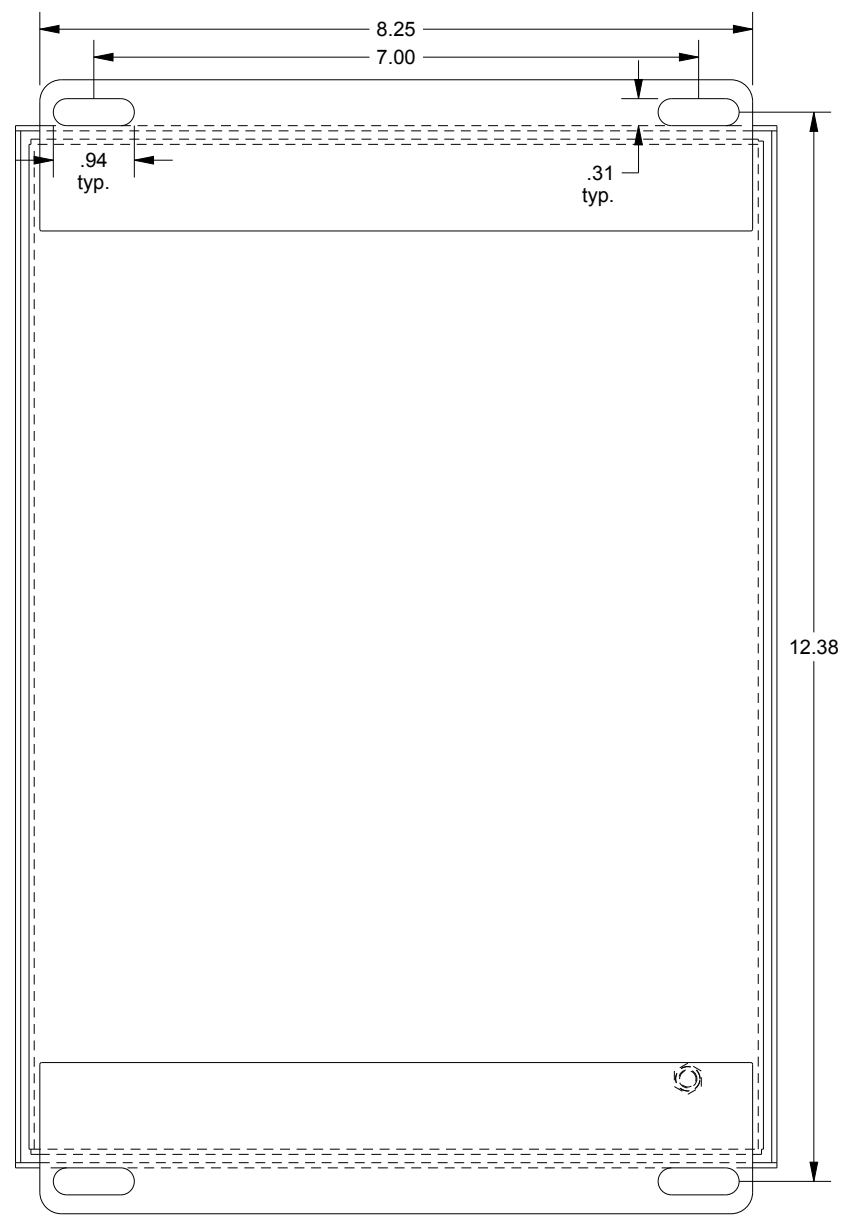

SAGINAW CONTROL & ENGINEERING

SCE-12PBSSI

TOP VIEW

BOTTOM VIEW

LEFT SIDE VIEW

FRONT VIEW

RIGHT SIDE VIEW

EXTERNAL REAR VIEW