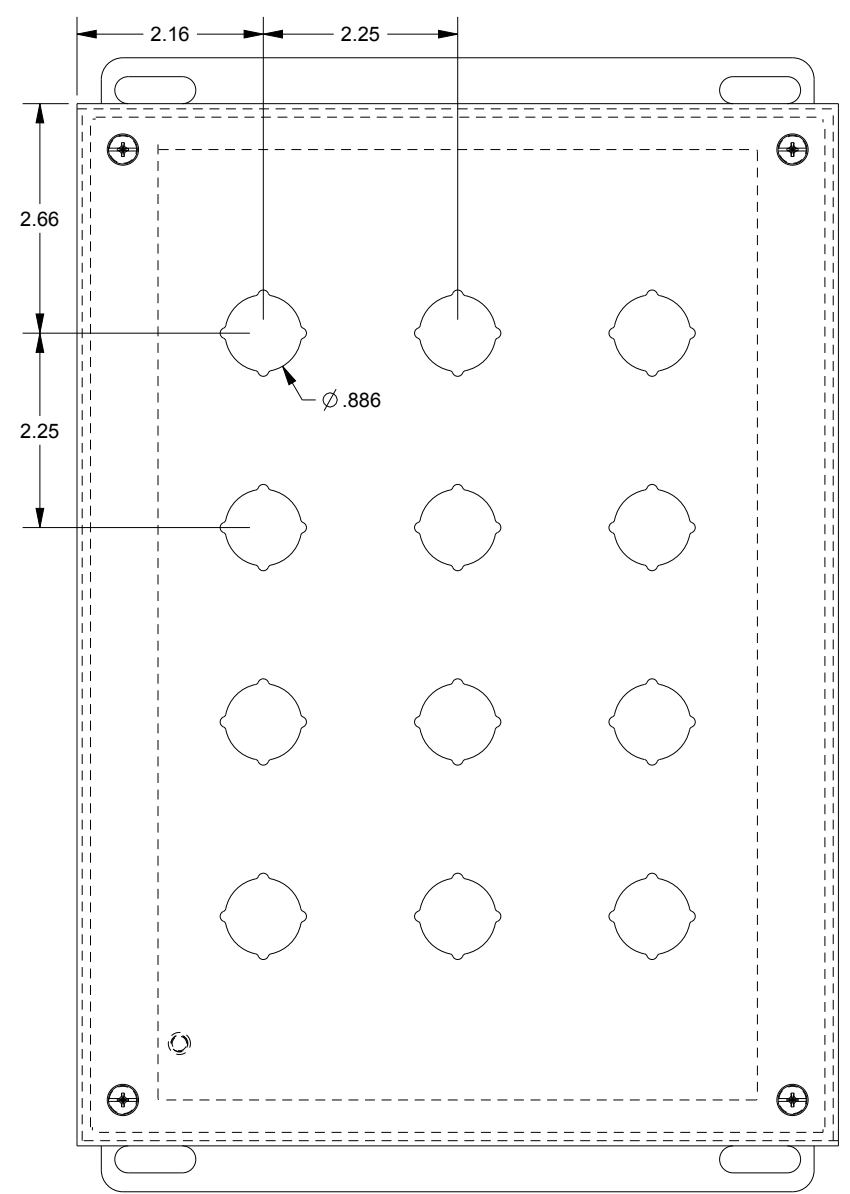

SAGINAW CONTROL & ENGINEERING

SCE-12PBSSI

TOP VIEW

BOTTOM VIEW

LEFT SIDE VIEW

FRONT VIEW

RIGHT SIDE VIEW

EXTERNAL REAR VIEW