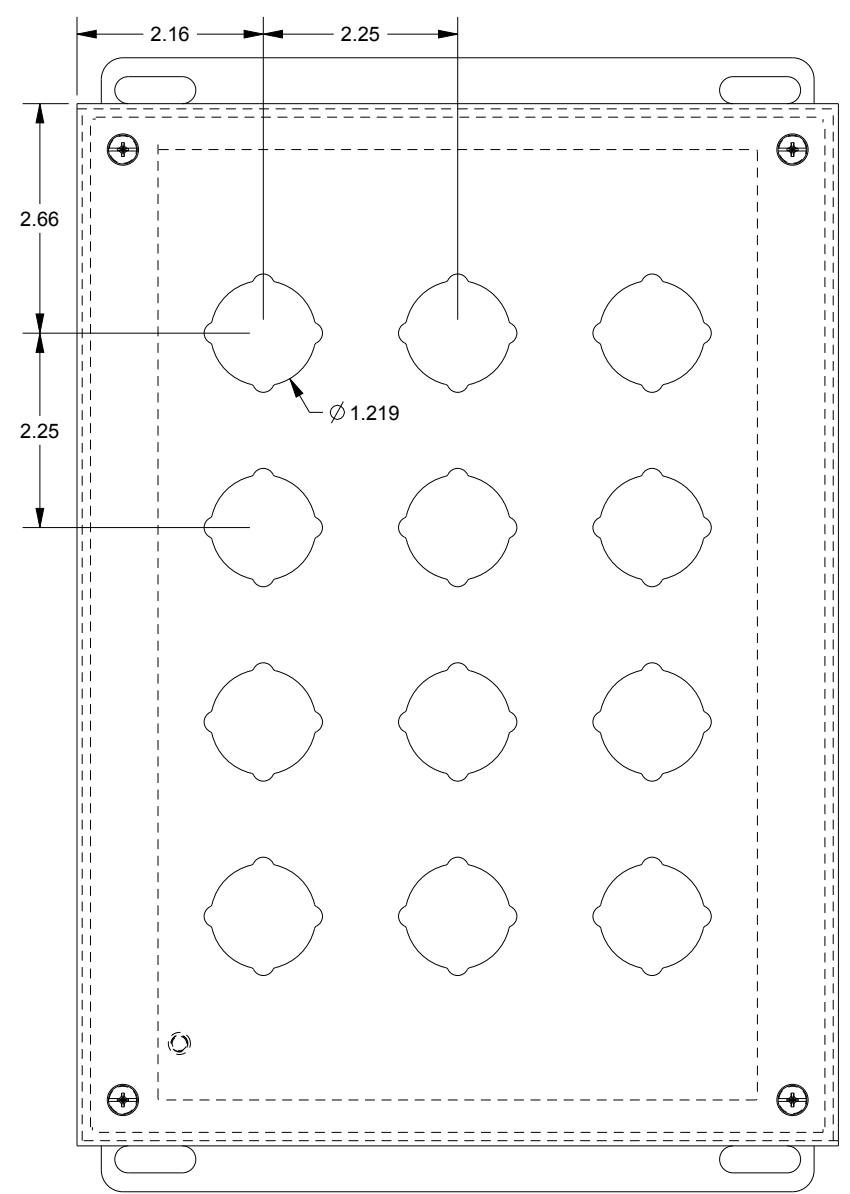

SAGINAW CONTROL & ENGINEERING

SCE-12PBSS

TOP VIEW

BOTTOM VIEW

LEFT SIDE VIEW

FRONT VIEW

RIGHT SIDE VIEW

EXTERNAL REAR VIEW