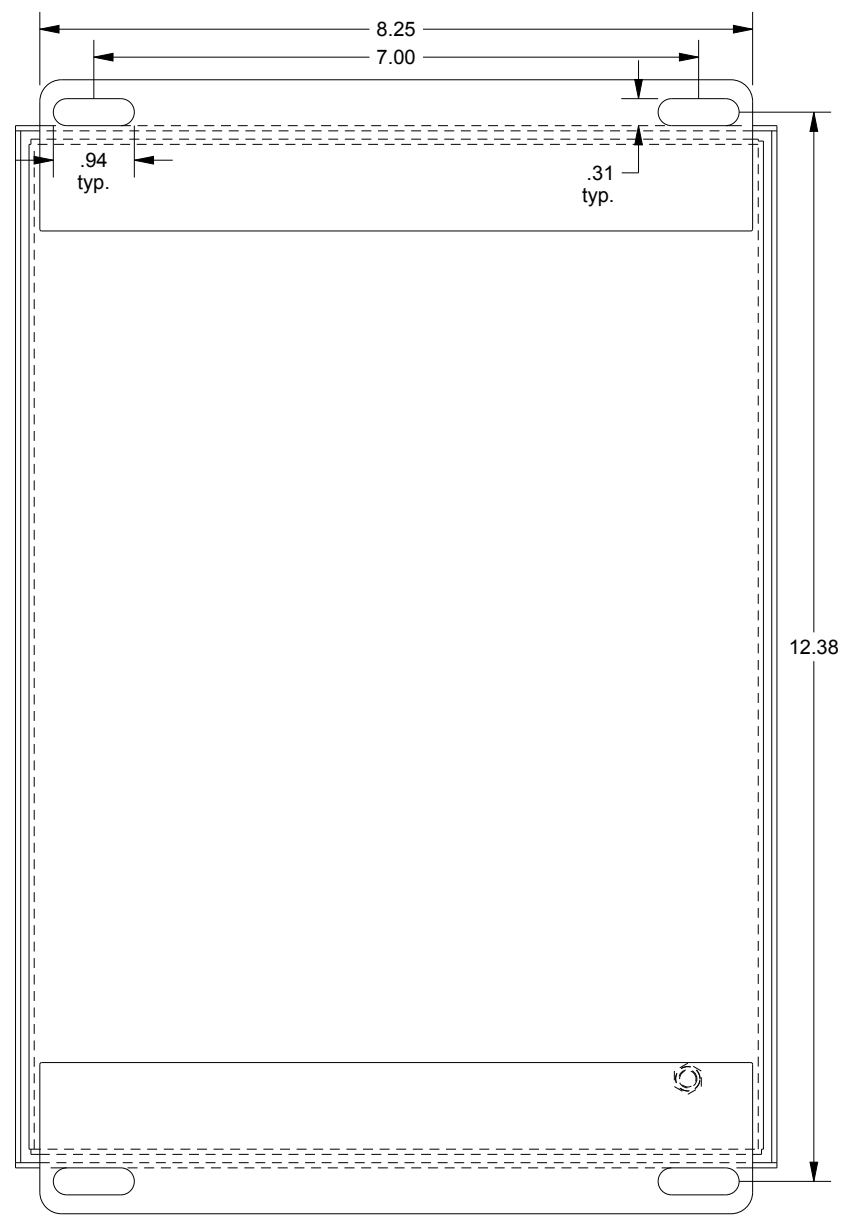

SAGINAW CONTROL & ENGINEERING

SCE-12PBSS

TOP VIEW

BOTTOM VIEW

LEFT SIDE VIEW

FRONT VIEW

RIGHT SIDE VIEW

EXTERNAL REAR VIEW