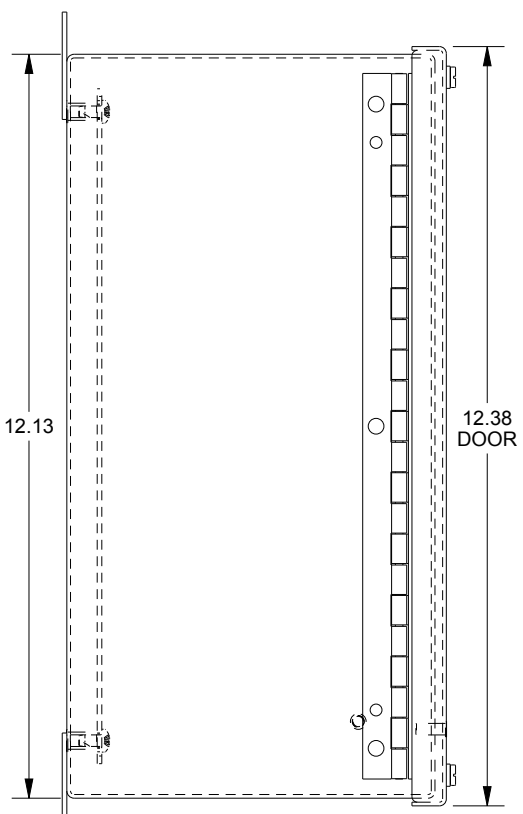

SAGINAW CONTROL & ENGINEERING

SCE-12PBHI

TOP VIEW

LEFT SIDE VIEW

FRONT VIEW

RIGHT SIDE VIEW

EXTERNAL REAR VIEW

BOTTOM VIEW