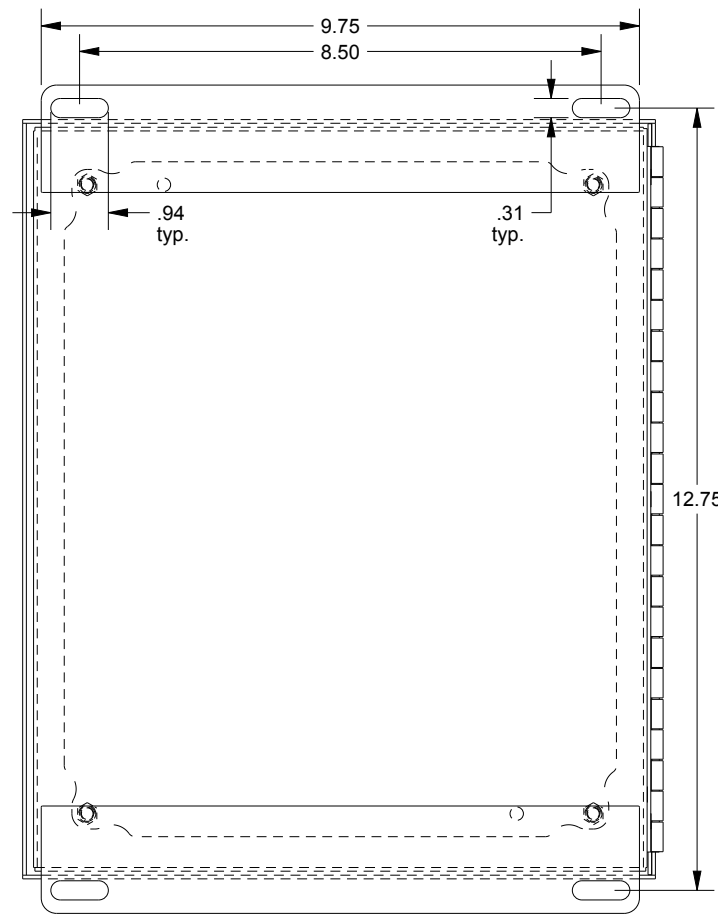

SAGINAW CONTROL & ENGINEERING

SCE-12PBHI

TOP VIEW

LEFT SIDE VIEW

FRONT VIEW

RIGHT SIDE VIEW

EXTERNAL REAR VIEW

BOTTOM VIEW