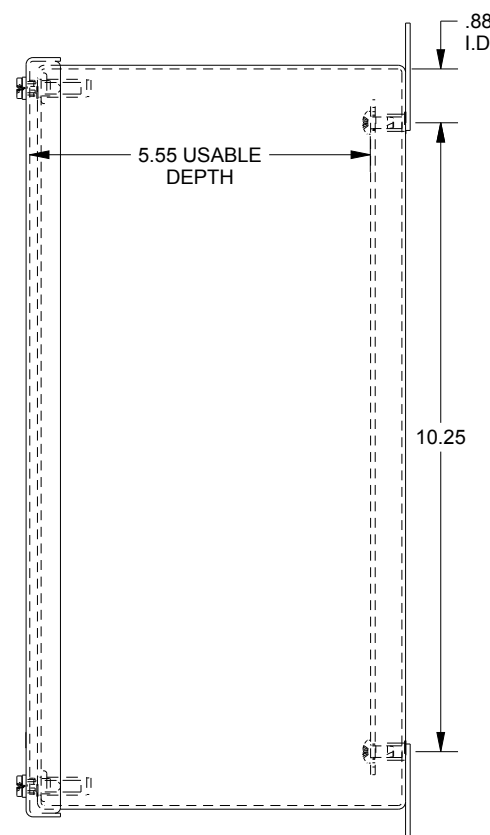

SAGINAW CONTROL & ENGINEERING

SCE-12PBHI

TOP VIEW

LEFT SIDE VIEW

FRONT VIEW

RIGHT SIDE VIEW

EXTERNAL REAR VIEW

BOTTOM VIEW