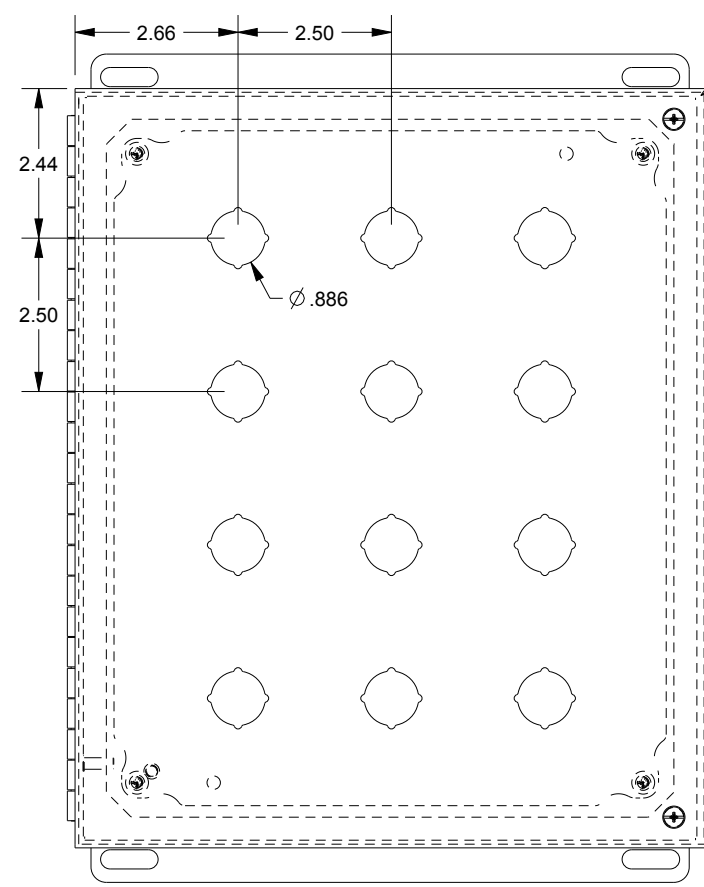

SAGINAW CONTROL & ENGINEERING

SCE-12PBHI

TOP VIEW

LEFT SIDE VIEW

FRONT VIEW

RIGHT SIDE VIEW

EXTERNAL REAR VIEW

BOTTOM VIEW