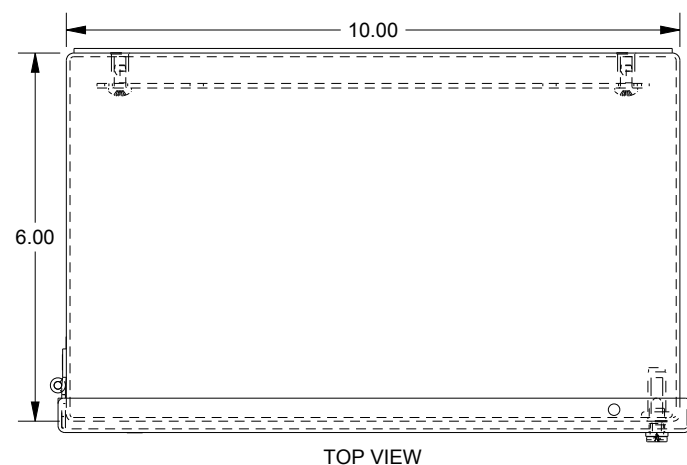

SAGINAW CONTROL & ENGINEERING

SCE-12PBHI

TOP VIEW

LEFT SIDE VIEW

FRONT VIEW

RIGHT SIDE VIEW

EXTERNAL REAR VIEW

BOTTOM VIEW