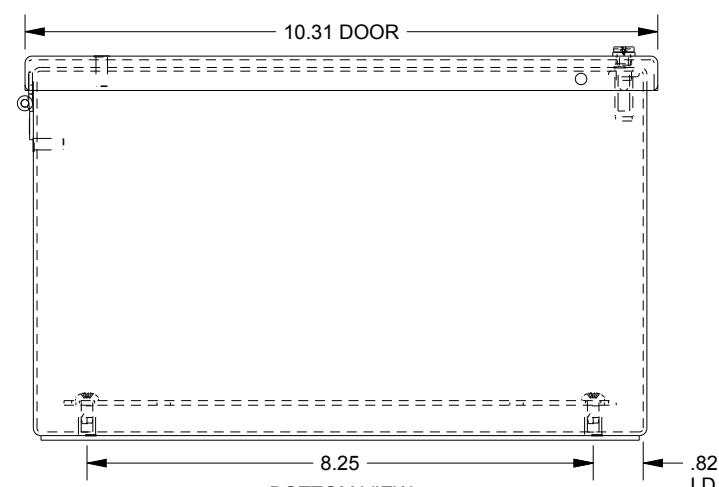

SAGINAW CONTROL & ENGINEERING

SCE-12PBHI

TOP VIEW

LEFT SIDE VIEW

FRONT VIEW

RIGHT SIDE VIEW

EXTERNAL REAR VIEW

BOTTOM VIEW