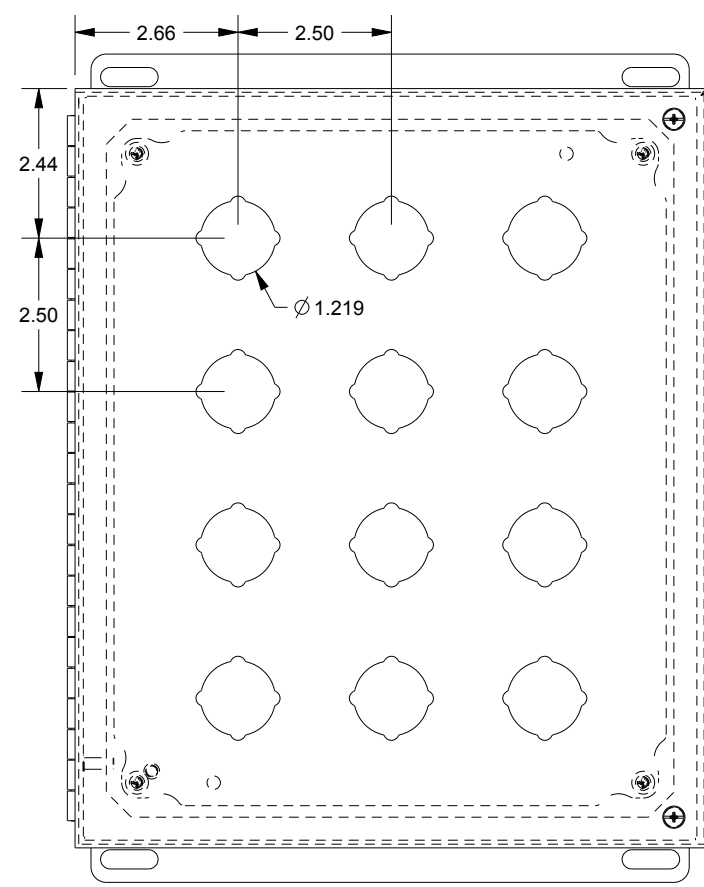

SAGINAW CONTROL & ENGINEERING SCE-12PBH

TOP VIEW

LEFT SIDE VIEW

FRONT VIEW

RIGHT SIDE VIEW

EXTERNAL REAR VIEW

BOTTOM VIEW