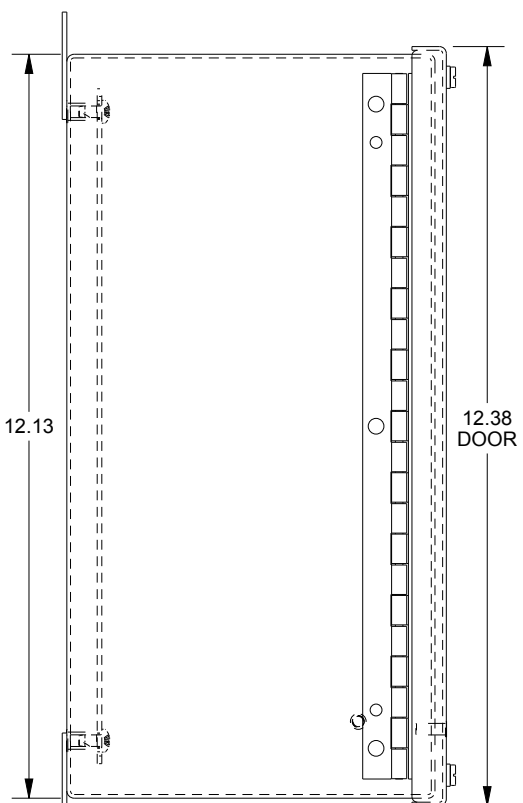

SAGINAW CONTROL & ENGINEERING SCE-12PBH

TOP VIEW

LEFT SIDE VIEW

FRONT VIEW

RIGHT SIDE VIEW

EXTERNAL REAR VIEW

BOTTOM VIEW