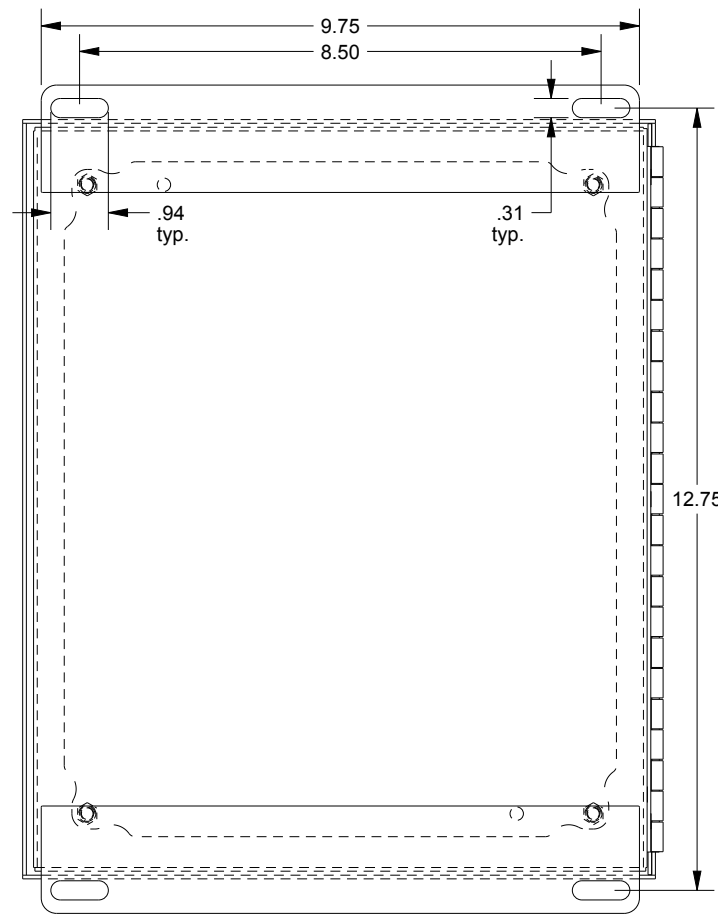

SAGINAW CONTROL & ENGINEERING SCE-12PBH

TOP VIEW

LEFT SIDE VIEW

FRONT VIEW

RIGHT SIDE VIEW

EXTERNAL REAR VIEW

BOTTOM VIEW