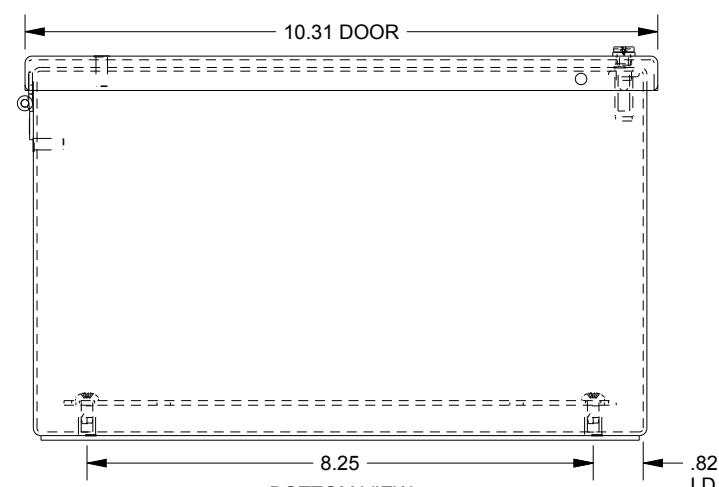

SAGINAW CONTROL & ENGINEERING SCE-12PBH

TOP VIEW

LEFT SIDE VIEW

FRONT VIEW

RIGHT SIDE VIEW

EXTERNAL REAR VIEW

BOTTOM VIEW