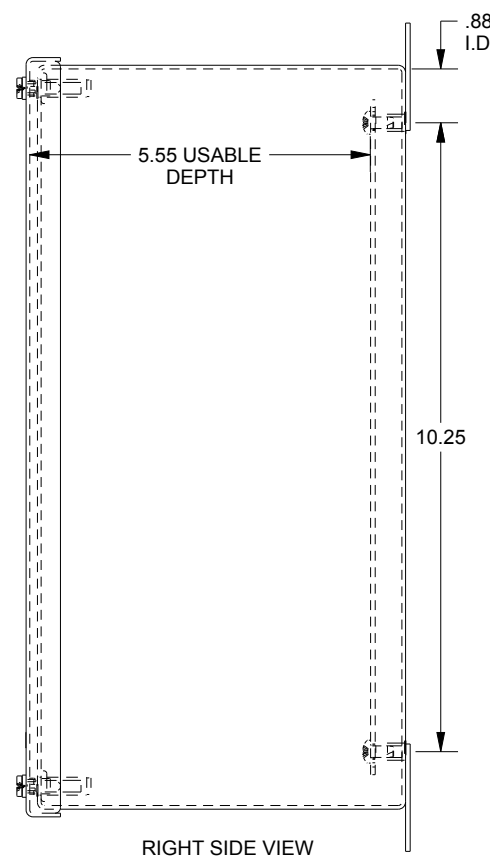

SAGINAW CONTROL & ENGINEERING SCE-12PBH

TOP VIEW

LEFT SIDE VIEW

FRONT VIEW

RIGHT SIDE VIEW

EXTERNAL REAR VIEW

BOTTOM VIEW