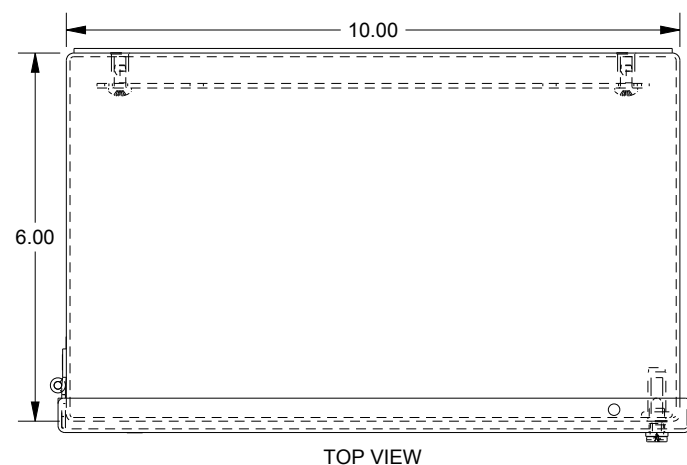

SAGINAW CONTROL & ENGINEERING SCE-12PBH

TOP VIEW

LEFT SIDE VIEW

FRONT VIEW

RIGHT SIDE VIEW

EXTERNAL REAR VIEW

BOTTOM VIEW