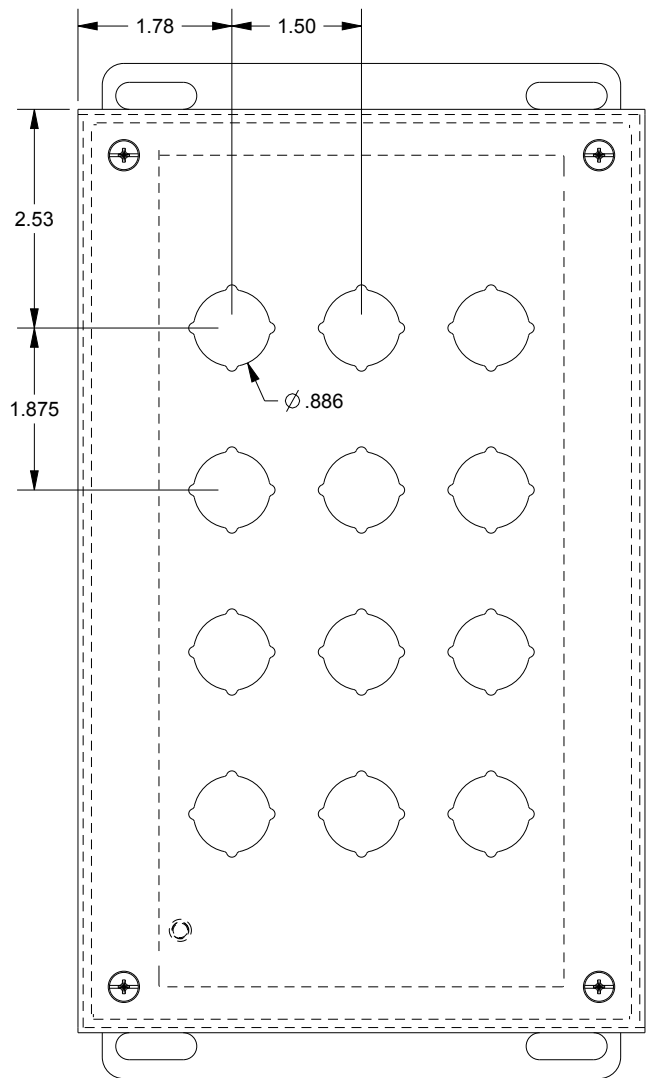

SAGINAW CONTROL & ENGINEERING SCE-12PBGX

TOP VIEW

BOTTOM VIEW

LEFT SIDE VIEW

FRONT VIEW

RIGHT SIDE VIEW

EXTERNAL REAR VIEW