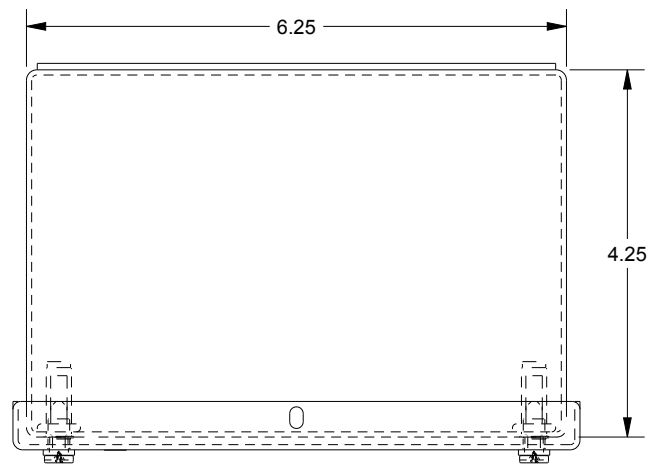

SAGINAW CONTROL & ENGINEERING SCE-12PBGX

TOP VIEW

BOTTOM VIEW

LEFT SIDE VIEW

FRONT VIEW

RIGHT SIDE VIEW

EXTERNAL REAR VIEW