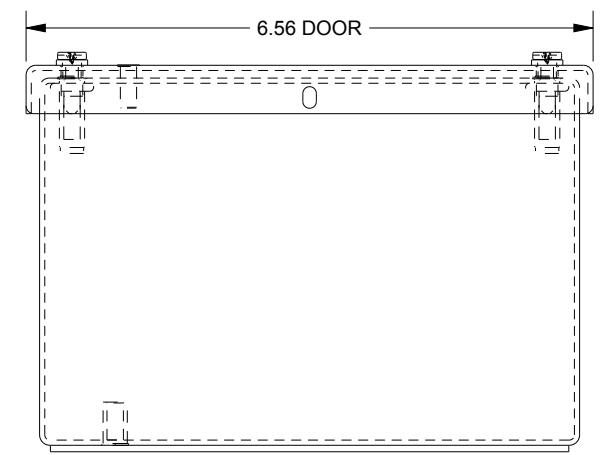

SAGINAW CONTROL & ENGINEERING SCE-12PBGX

TOP VIEW

BOTTOM VIEW

LEFT SIDE VIEW

FRONT VIEW

RIGHT SIDE VIEW

EXTERNAL REAR VIEW