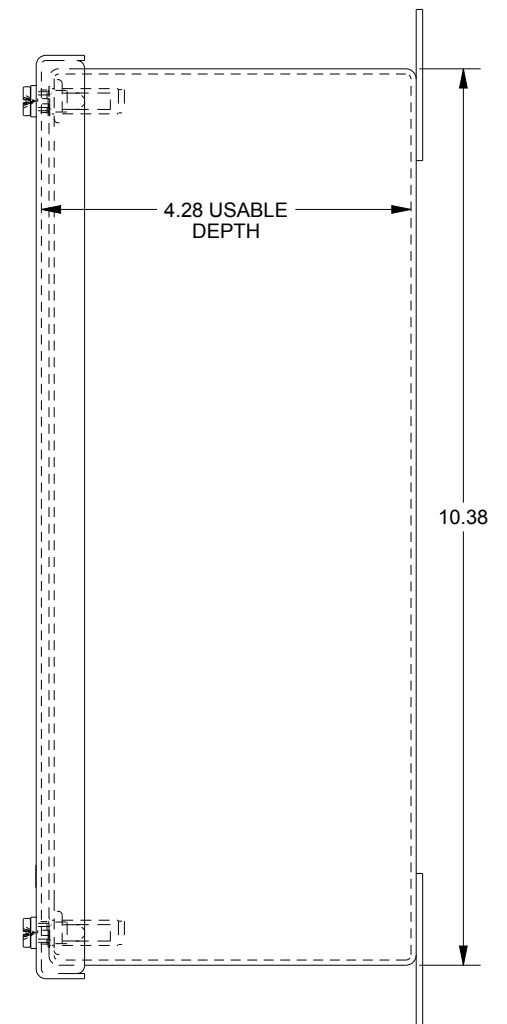

SAGINAW CONTROL & ENGINEERING SCE-12PBGX

TOP VIEW

BOTTOM VIEW

LEFT SIDE VIEW

FRONT VIEW

RIGHT SIDE VIEW

EXTERNAL REAR VIEW