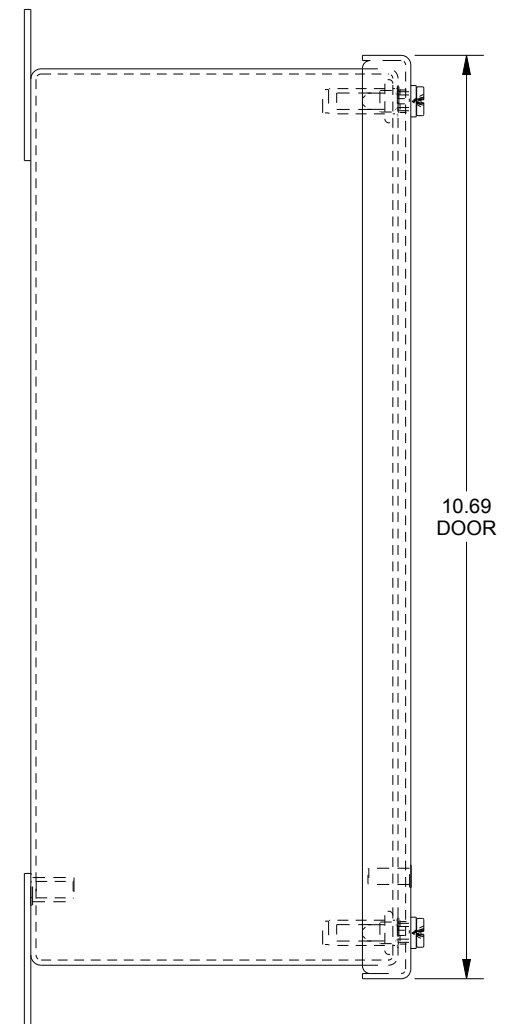

SAGINAW CONTROL & ENGINEERING SCE-12PBGX

TOP VIEW

BOTTOM VIEW

LEFT SIDE VIEW

FRONT VIEW

RIGHT SIDE VIEW

EXTERNAL REAR VIEW