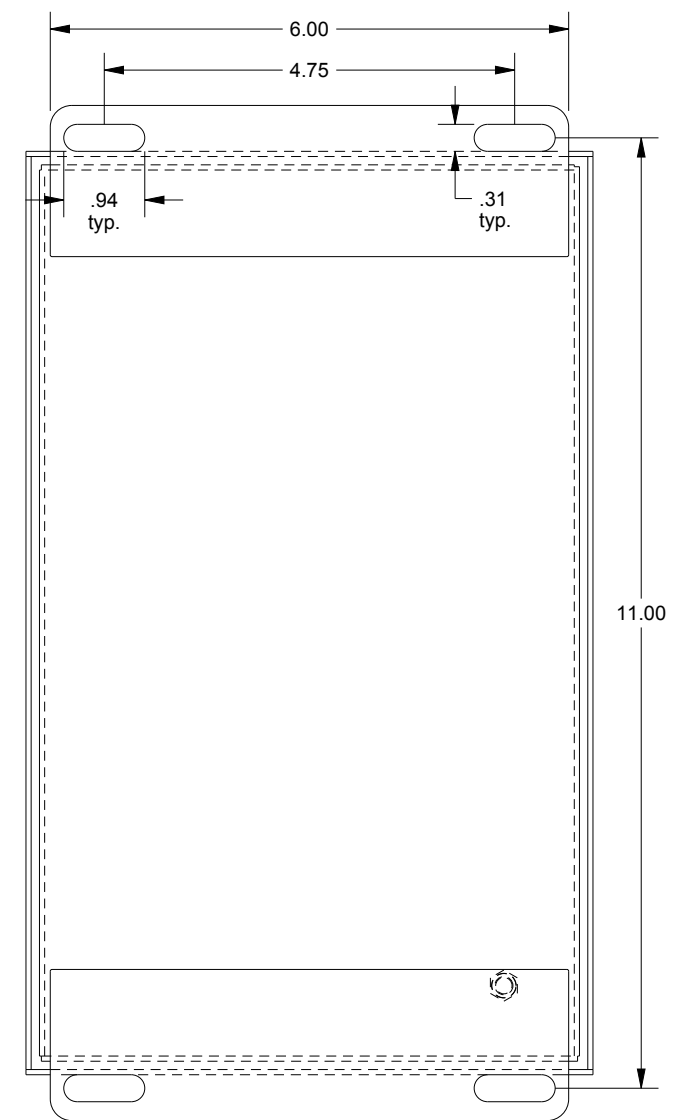

SAGINAW CONTROL & ENGINEERING SCE-12PBGX

TOP VIEW

BOTTOM VIEW

LEFT SIDE VIEW

FRONT VIEW

RIGHT SIDE VIEW

EXTERNAL REAR VIEW