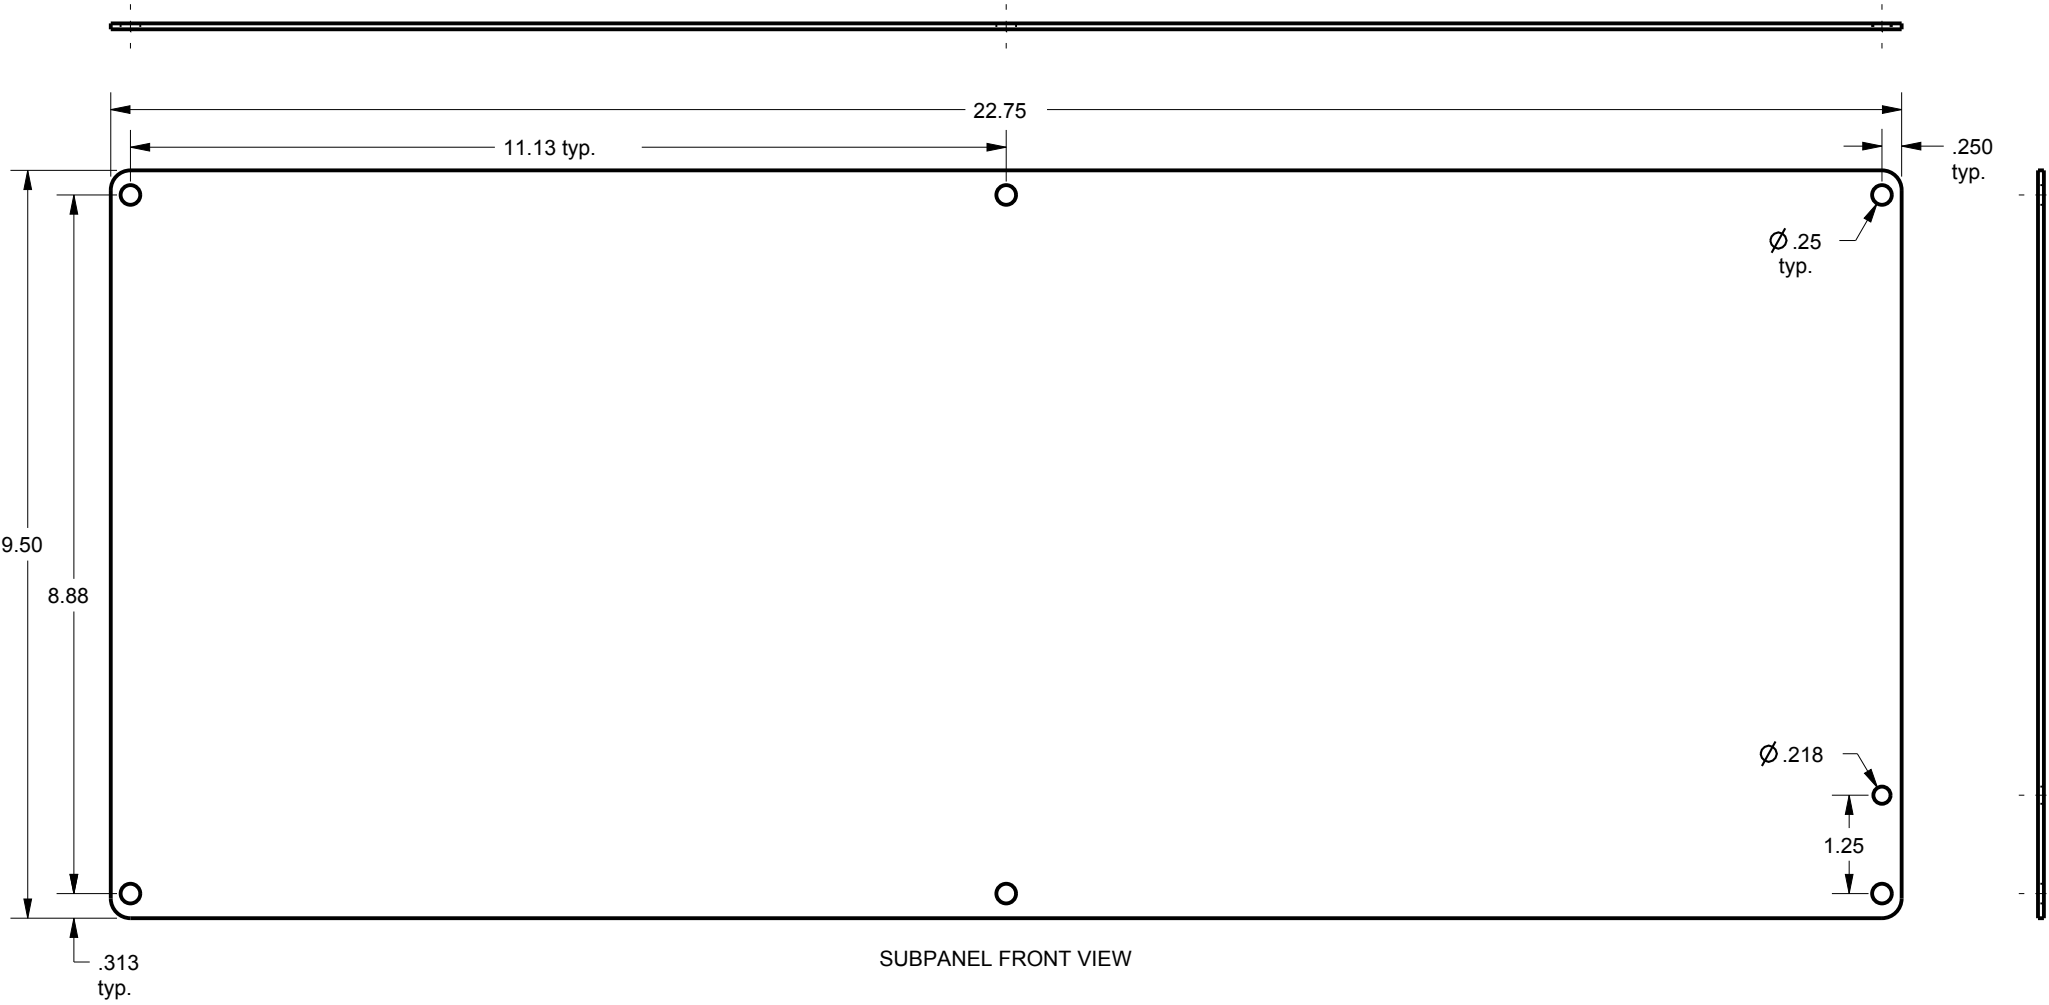

## SCE-12P24C

SUBPANEL FRONT VIEW