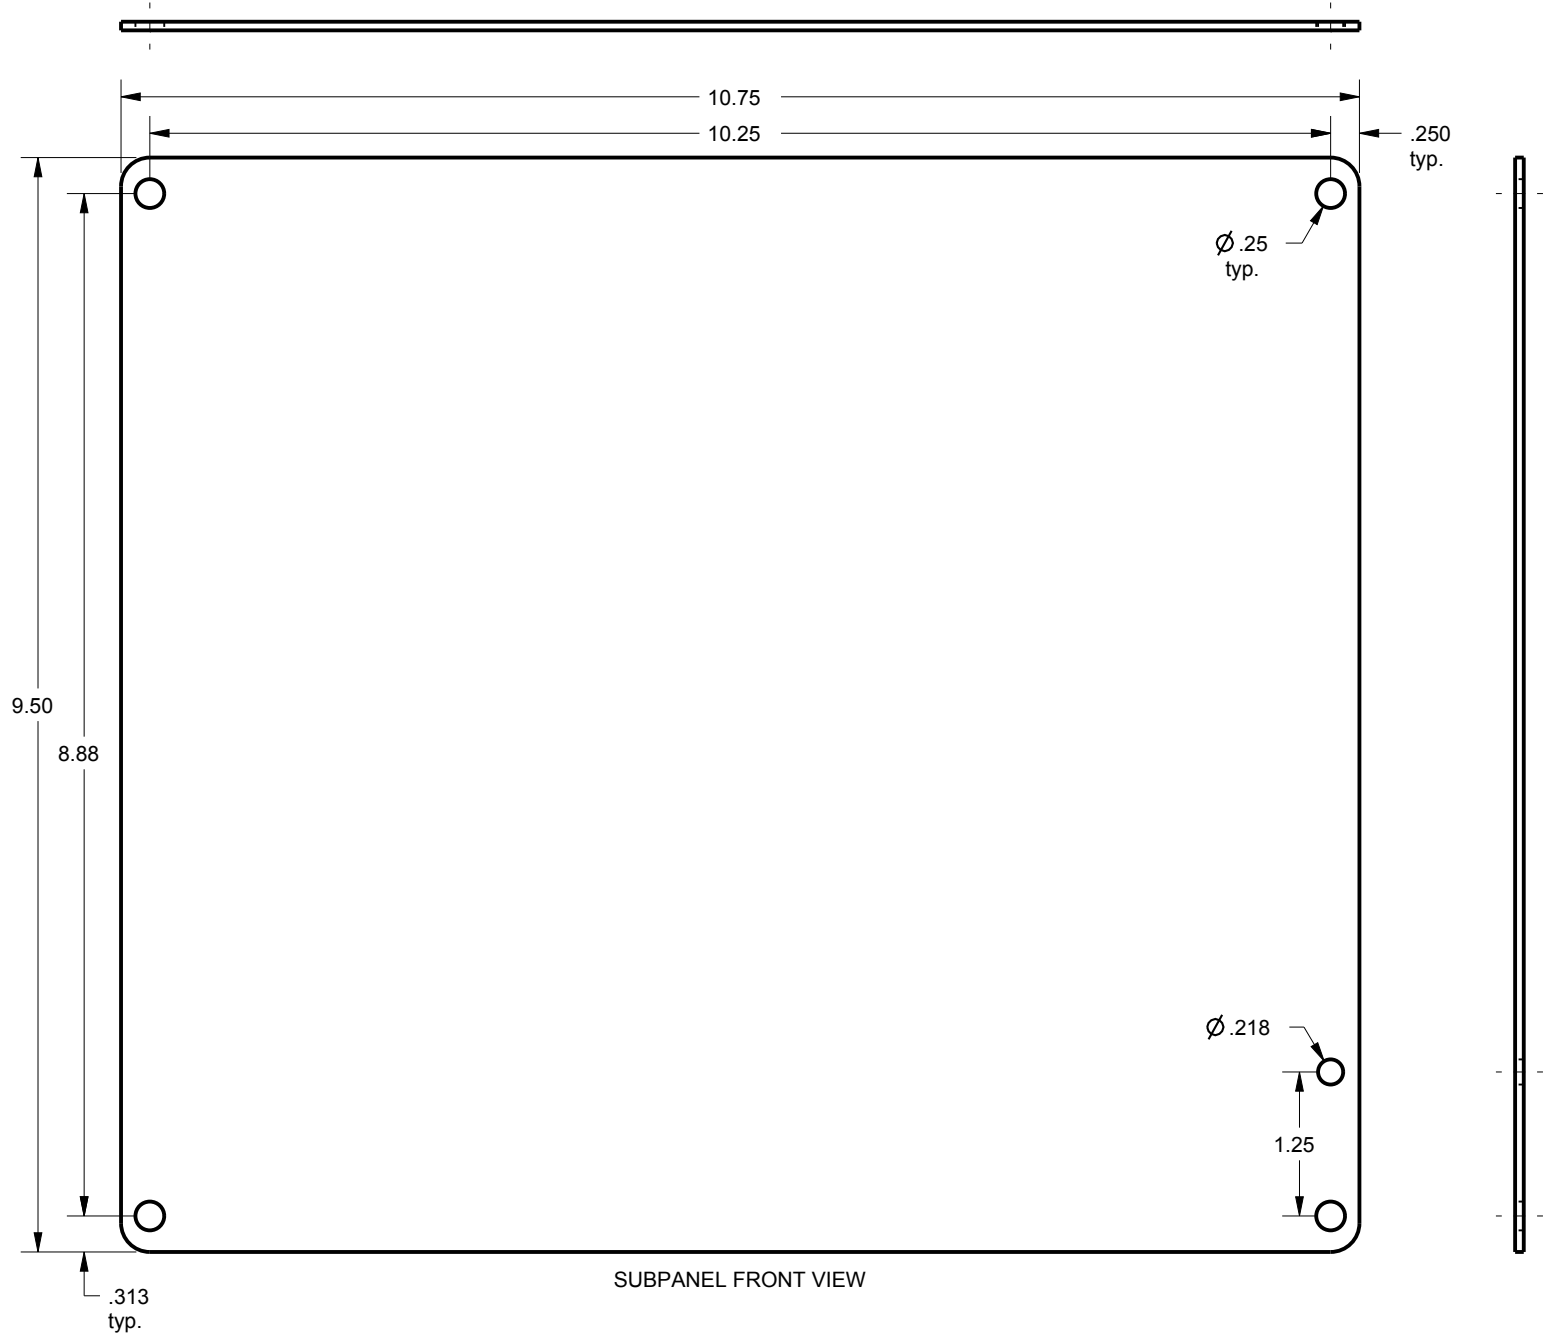

SAGINAW CONTROL & ENGINEERING

SCE-12P12C

SUBPANEL FRONT VIEW