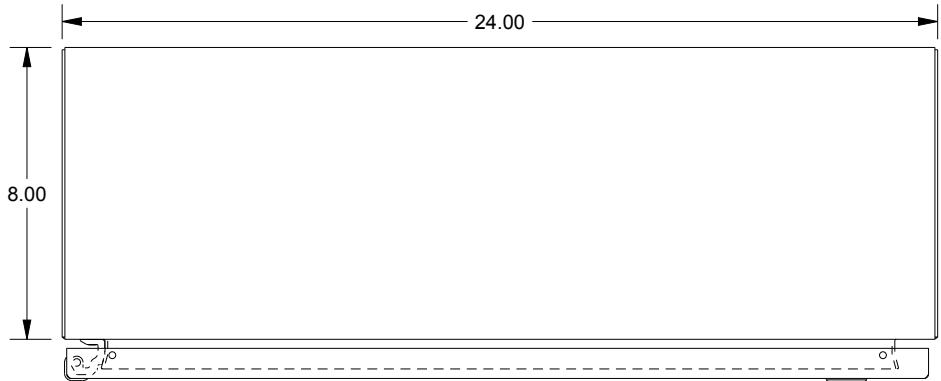

SAGINAW CONTROL & ENGINEERING

SCE-12EL2408LP = SCE-09 GRAY
 SCE-12EL2408LPLG = RAL 7035

TOP VIEW

LEFT SIDE VIEW

FRONT VIEW

RIGHT SIDE VIEW

EXTERNAL REAR VIEW

BOTTOM VIEW