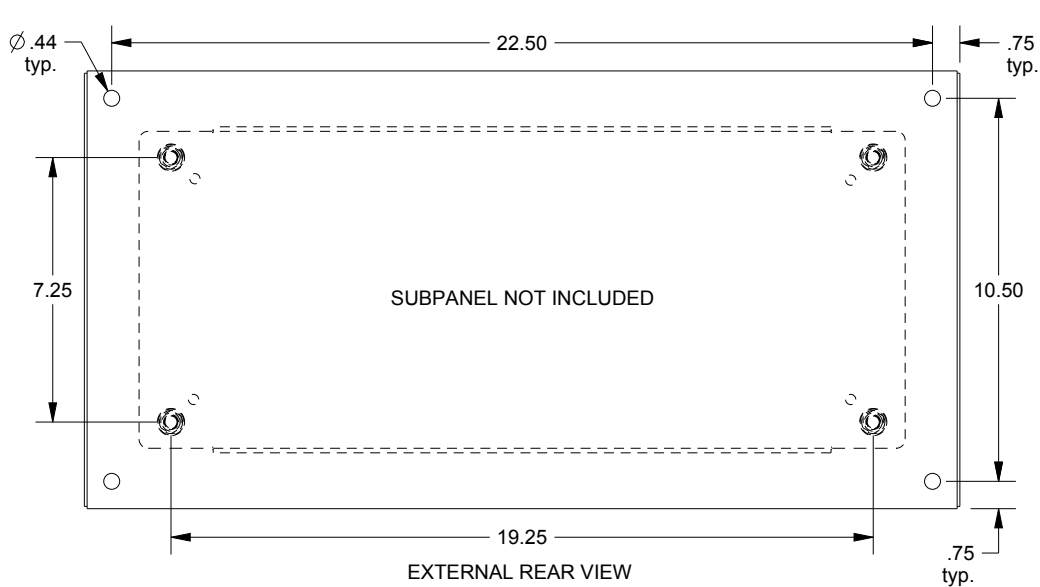

SAGINAW CONTROL & ENGINEERING

SCE-12EL2408LP = SCE-09 GRAY
 SCE-12EL2408LPLG = RAL 7035

TOP VIEW

LEFT SIDE VIEW

FRONT VIEW

RIGHT SIDE VIEW

EXTERNAL REAR VIEW

BOTTOM VIEW