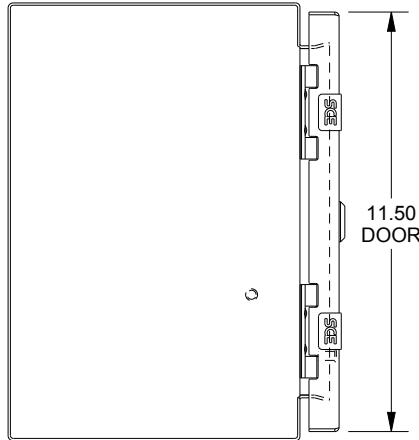

SAGINAW CONTROL & ENGINEERING

SCE-12EL2408LP = SCE-09 GRAY
 SCE-12EL2408LPLG = RAL 7035

TOP VIEW

LEFT SIDE VIEW

FRONT VIEW

RIGHT SIDE VIEW

EXTERNAL REAR VIEW

BOTTOM VIEW