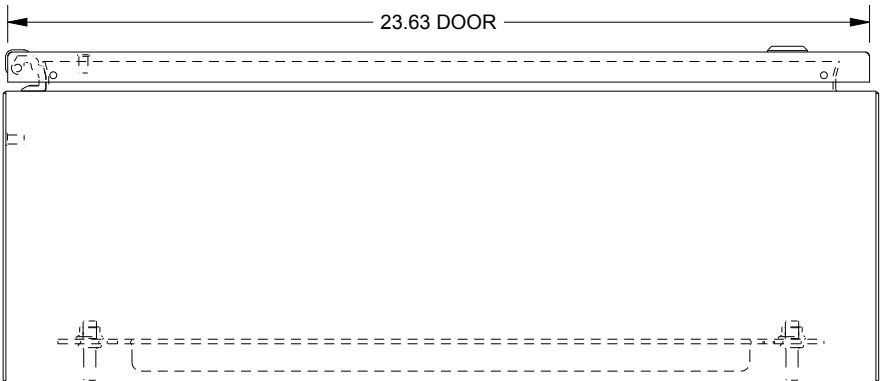

SAGINAW CONTROL & ENGINEERING

SCE-12EL2408LP = SCE-09 GRAY
 SCE-12EL2408LPLG = RAL 7035

TOP VIEW

LEFT SIDE VIEW

FRONT VIEW

RIGHT SIDE VIEW

EXTERNAL REAR VIEW

BOTTOM VIEW