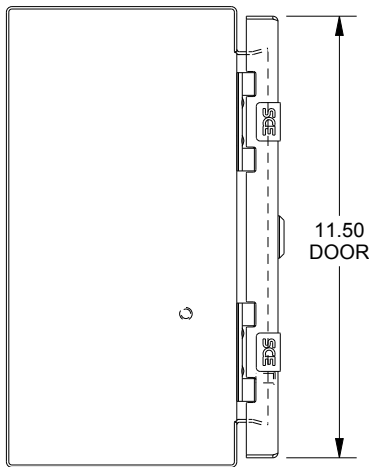

SAGINAW CONTROL & ENGINEERING

SCE-12EL2406SS6LP

TOP VIEW

LEFT SIDE VIEW

FRONT VIEW

RIGHT SIDE VIEW

EXTERNAL REAR VIEW

BOTTOM VIEW