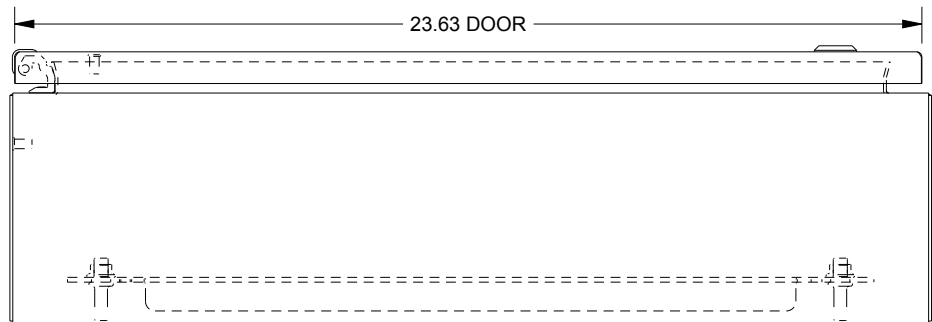

SAGINAW CONTROL & ENGINEERING

SCE-12EL2406SS6LP

TOP VIEW

LEFT SIDE VIEW

FRONT VIEW

RIGHT SIDE VIEW

EXTERNAL REAR VIEW

BOTTOM VIEW