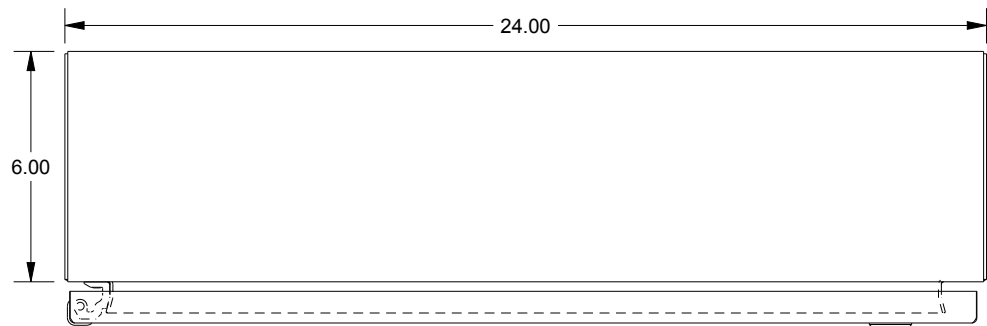

SAGINAW CONTROL & ENGINEERING

SCE-12EL2406SS6LP

TOP VIEW

LEFT SIDE VIEW

FRONT VIEW

RIGHT SIDE VIEW

EXTERNAL REAR VIEW

BOTTOM VIEW