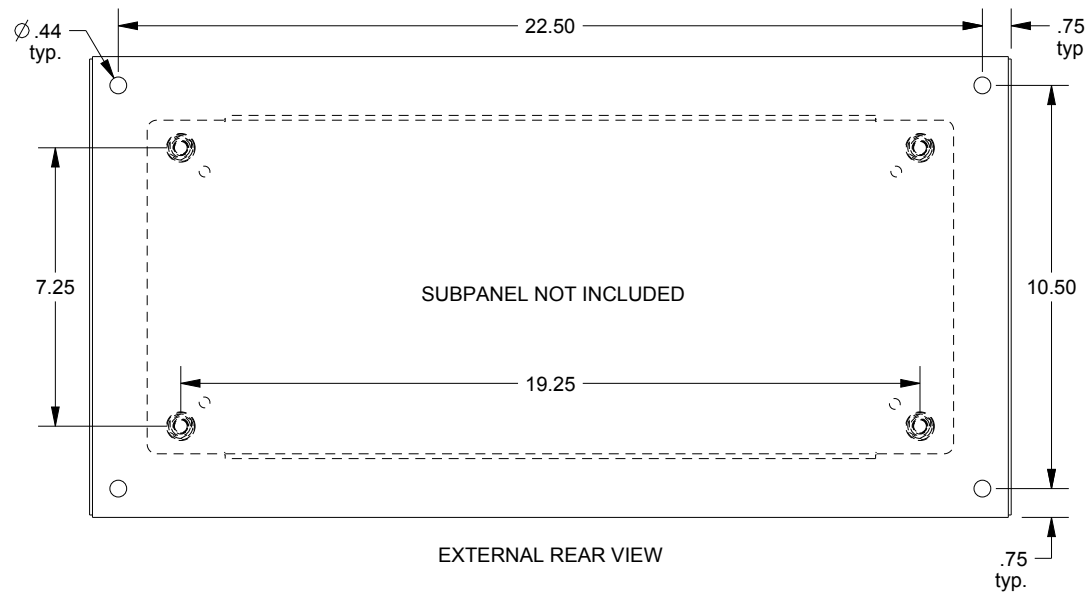

SAGINAW CONTROL & ENGINEERING

SCE-12EL2406SS6LP

TOP VIEW

LEFT SIDE VIEW

FRONT VIEW

RIGHT SIDE VIEW

EXTERNAL REAR VIEW

BOTTOM VIEW