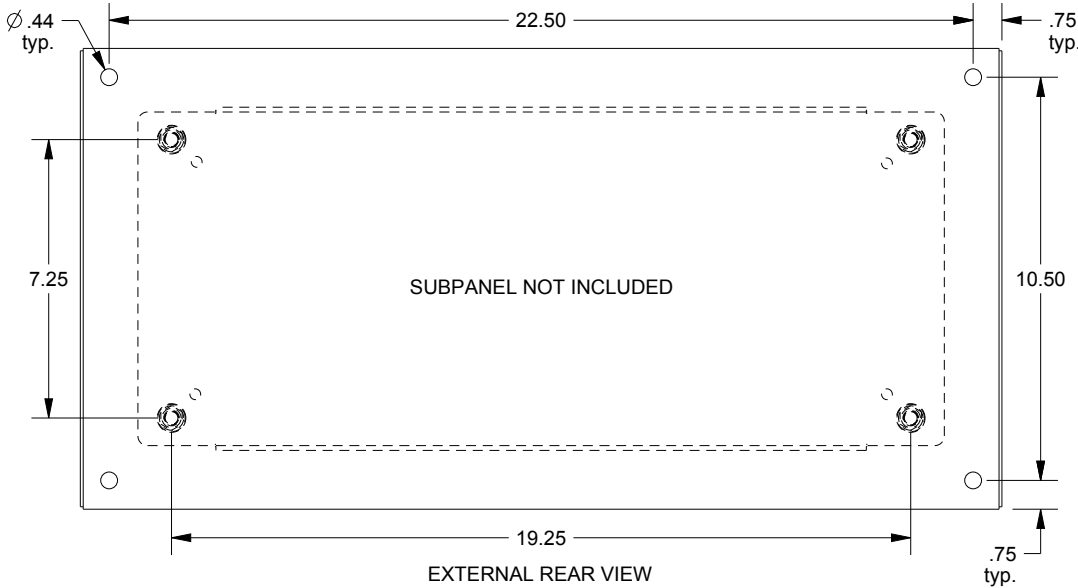

SAGINAW CONTROL & ENGINEERING

SCE-12EL2406LP = SCE-09 GRAY
SCE-12EL2406LPLG = RAL 7035

TOP VIEW

LEFT SIDE VIEW

FRONT VIEW

RIGHT SIDE VIEW

EXTERNAL REAR VIEW

BOTTOM VIEW