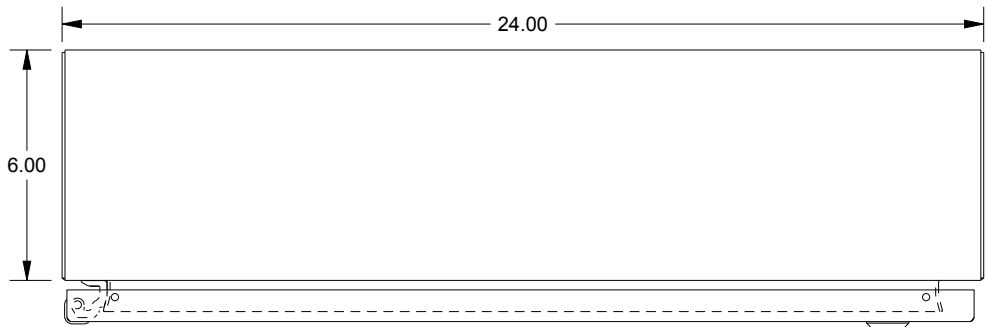

SAGINAW CONTROL & ENGINEERING

SCE-12EL2406LP = SCE-09 GRAY
SCE-12EL2406LPLG = RAL 7035

TOP VIEW

LEFT SIDE VIEW

FRONT VIEW

RIGHT SIDE VIEW

EXTERNAL REAR VIEW

BOTTOM VIEW