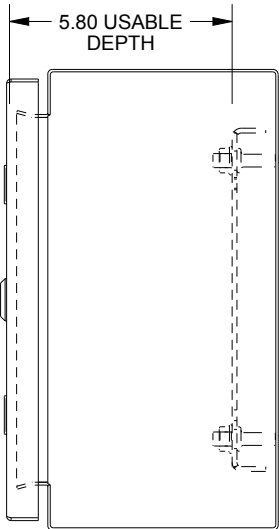

SAGINAW CONTROL & ENGINEERING

SCE-12EL2406LP = SCE-09 GRAY
SCE-12EL2406LPLG = RAL 7035

TOP VIEW

LEFT SIDE VIEW

FRONT VIEW

RIGHT SIDE VIEW

EXTERNAL REAR VIEW

BOTTOM VIEW