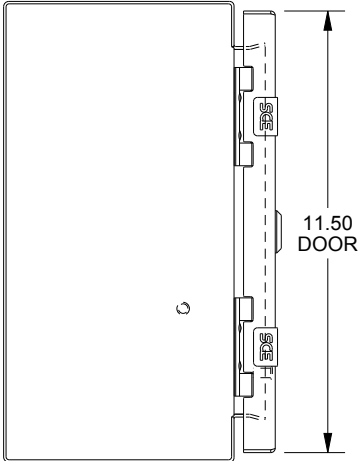

SAGINAW CONTROL & ENGINEERING

SCE-12EL2406LP = SCE-09 GRAY
SCE-12EL2406LPLG = RAL 7035

TOP VIEW

LEFT SIDE VIEW

FRONT VIEW

RIGHT SIDE VIEW

EXTERNAL REAR VIEW

BOTTOM VIEW