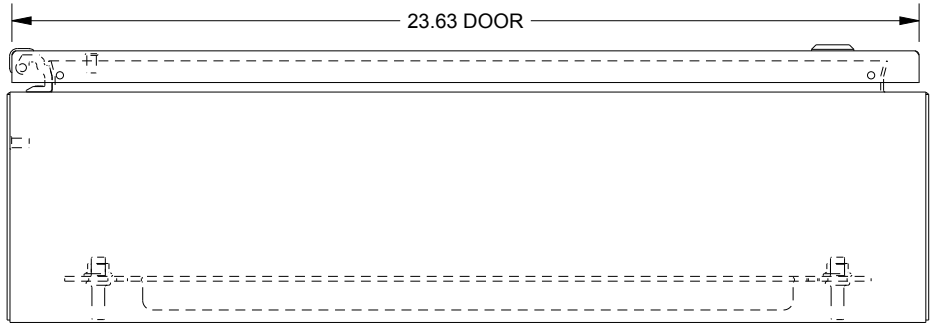

SAGINAW CONTROL & ENGINEERING

SCE-12EL2406LP = SCE-09 GRAY
SCE-12EL2406LPLG = RAL 7035

TOP VIEW

LEFT SIDE VIEW

FRONT VIEW

RIGHT SIDE VIEW

EXTERNAL REAR VIEW

BOTTOM VIEW