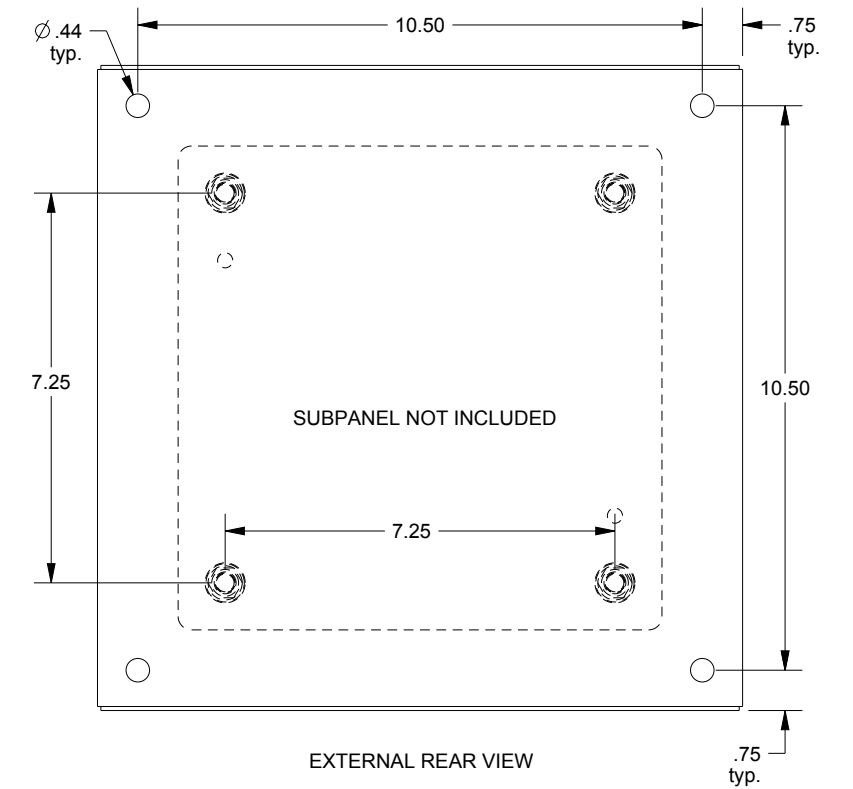

# SAGINAW CONTROL & ENGINEERING SCE-12EL1206SS6LP

TOP VIEW

LEFT SIDE VIEW

FRONT VIEW

RIGHT SIDE VIEW

EXTERNAL REAR VIEW

BOTTOM VIEW