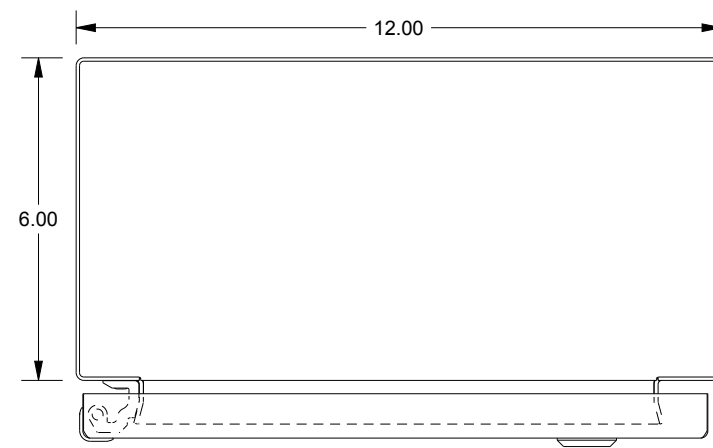

# SAGINAW CONTROL & ENGINEERING SCE-12EL1206SS6LP

TOP VIEW

LEFT SIDE VIEW

FRONT VIEW

RIGHT SIDE VIEW

EXTERNAL REAR VIEW

BOTTOM VIEW