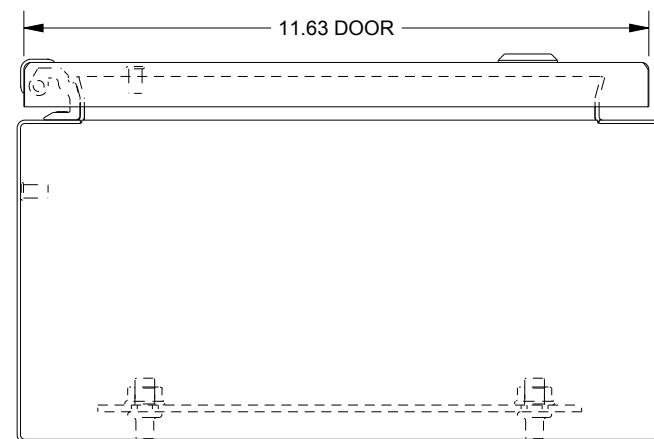

# SAGINAW CONTROL & ENGINEERING SCE-12EL1206SS6LP

TOP VIEW

LEFT SIDE VIEW

FRONT VIEW

RIGHT SIDE VIEW

EXTERNAL REAR VIEW

BOTTOM VIEW