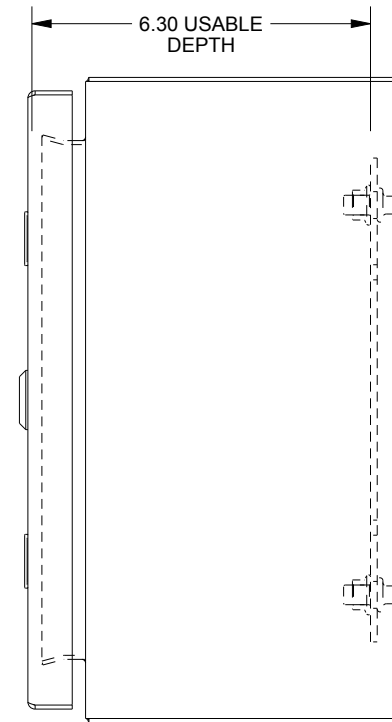

# SAGINAW CONTROL & ENGINEERING SCE-12EL1206SS6LP

TOP VIEW

LEFT SIDE VIEW

FRONT VIEW

RIGHT SIDE VIEW

EXTERNAL REAR VIEW

BOTTOM VIEW