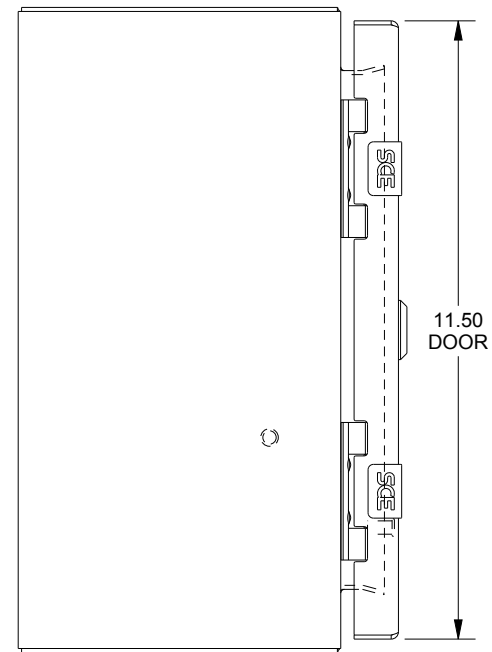

# SAGINAW CONTROL & ENGINEERING SCE-12EL1206SS6LP

TOP VIEW

LEFT SIDE VIEW

FRONT VIEW

RIGHT SIDE VIEW

EXTERNAL REAR VIEW

BOTTOM VIEW