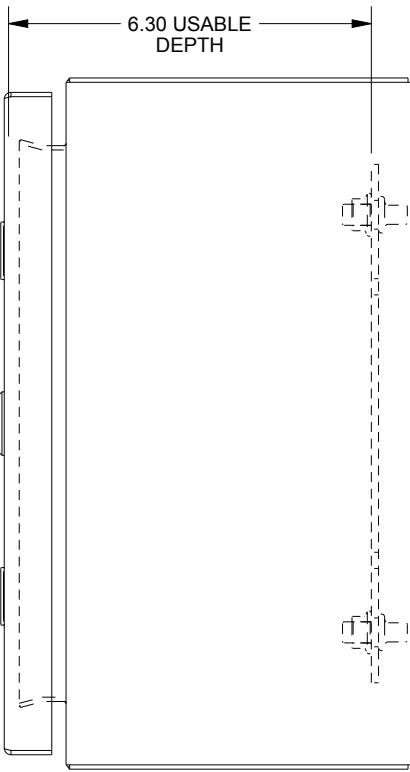

SAGINAW CONTROL & ENGINEERING

SCE-12EL1206LP = SCE-09 GRAY
 SCE-12EL1206LPLG = RAL 7035

TOP VIEW

LEFT SIDE VIEW

FRONT VIEW

RIGHT SIDE VIEW

EXTERNAL REAR VIEW

BOTTOM VIEW