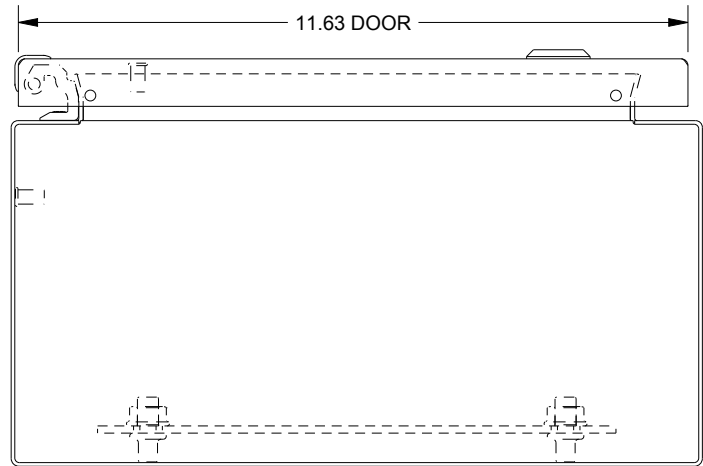

SAGINAW CONTROL & ENGINEERING

SCE-12EL1206LP = SCE-09 GRAY
 SCE-12EL1206LPLG = RAL 7035

TOP VIEW

LEFT SIDE VIEW

FRONT VIEW

RIGHT SIDE VIEW

EXTERNAL REAR VIEW

BOTTOM VIEW