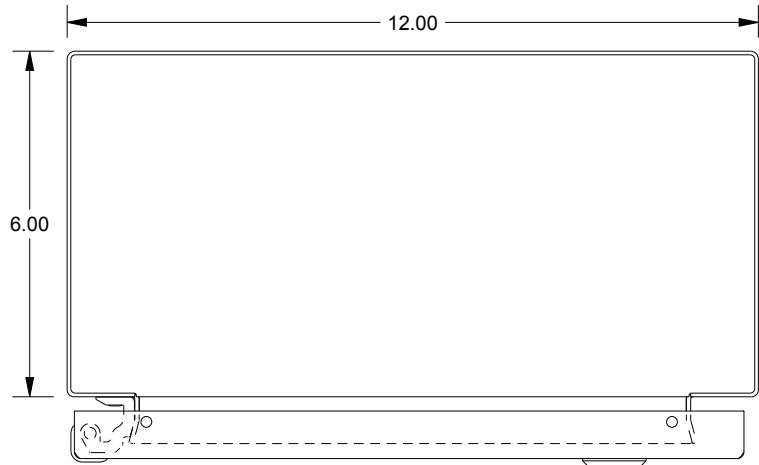

SAGINAW CONTROL & ENGINEERING

SCE-12EL1206LP = SCE-09 GRAY
 SCE-12EL1206LPLG = RAL 7035

TOP VIEW

LEFT SIDE VIEW

FRONT VIEW

RIGHT SIDE VIEW

EXTERNAL REAR VIEW

BOTTOM VIEW