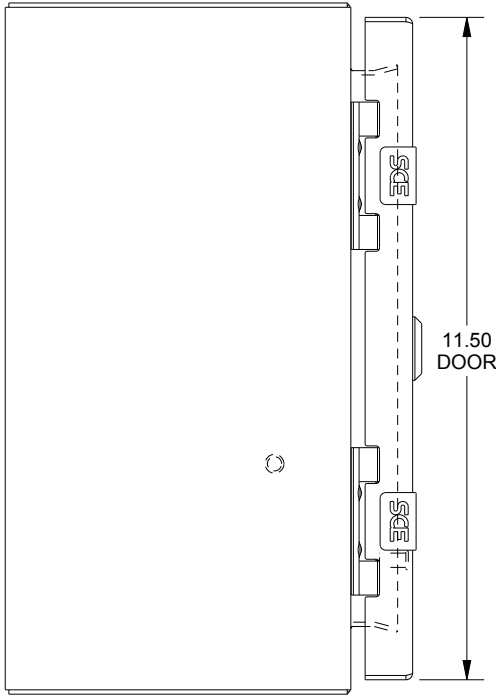

SAGINAW CONTROL & ENGINEERING

SCE-12EL1206LP = SCE-09 GRAY
 SCE-12EL1206LPLG = RAL 7035

TOP VIEW

LEFT SIDE VIEW

FRONT VIEW

RIGHT SIDE VIEW

EXTERNAL REAR VIEW

BOTTOM VIEW