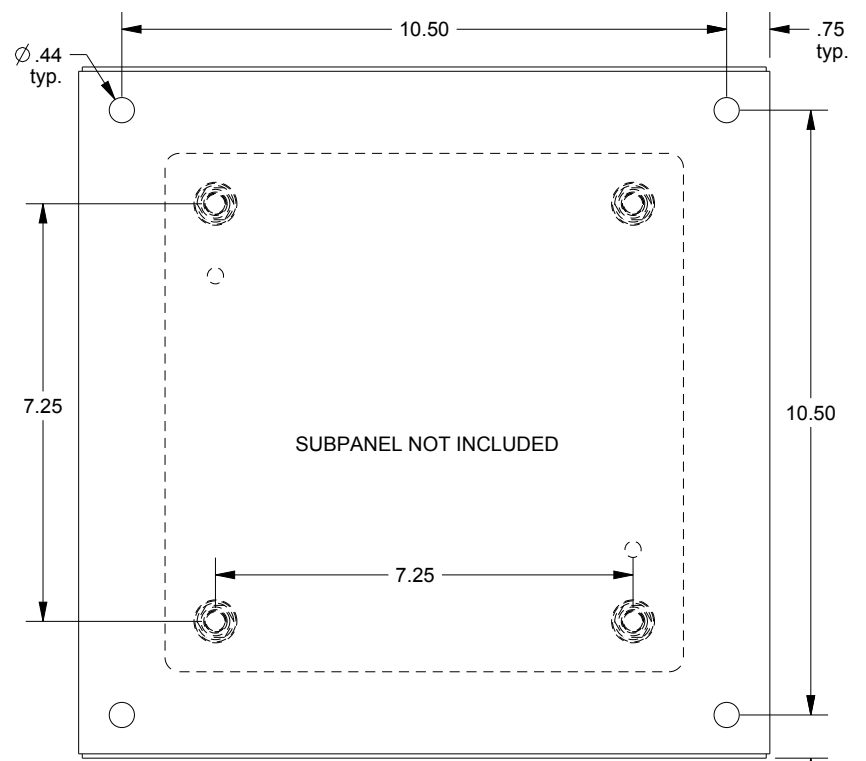

SAGINAW CONTROL & ENGINEERING

SCE-12EL1206LP = SCE-09 GRAY
 SCE-12EL1206LPLG = RAL 7035

TOP VIEW

LEFT SIDE VIEW

FRONT VIEW

RIGHT SIDE VIEW

EXTERNAL REAR VIEW

BOTTOM VIEW