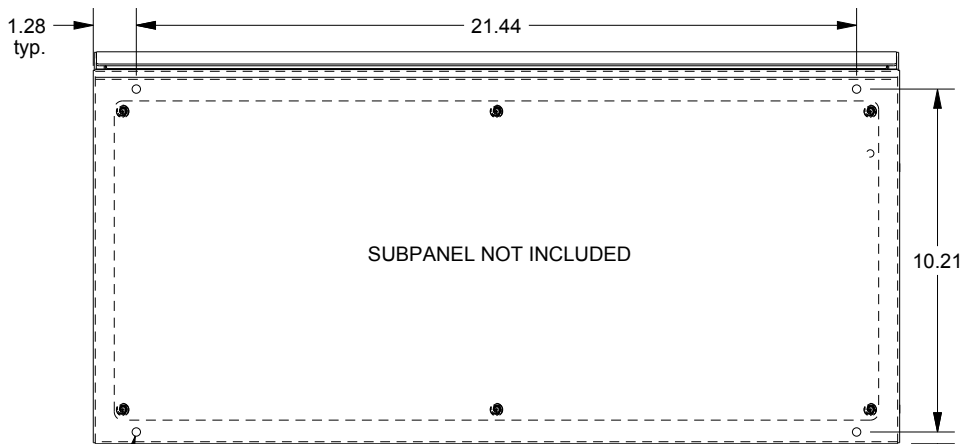

SAGINAW CONTROL & ENGINEERING

SCE-12C24ELJ

TOP VIEW

LEFT SIDE VIEW

FRONT VIEW

RIGHT SIDE VIEW

REAR VIEW

BOTTOM VIEW

SUBPANEL NOT INCLUDED

SECTION X-X