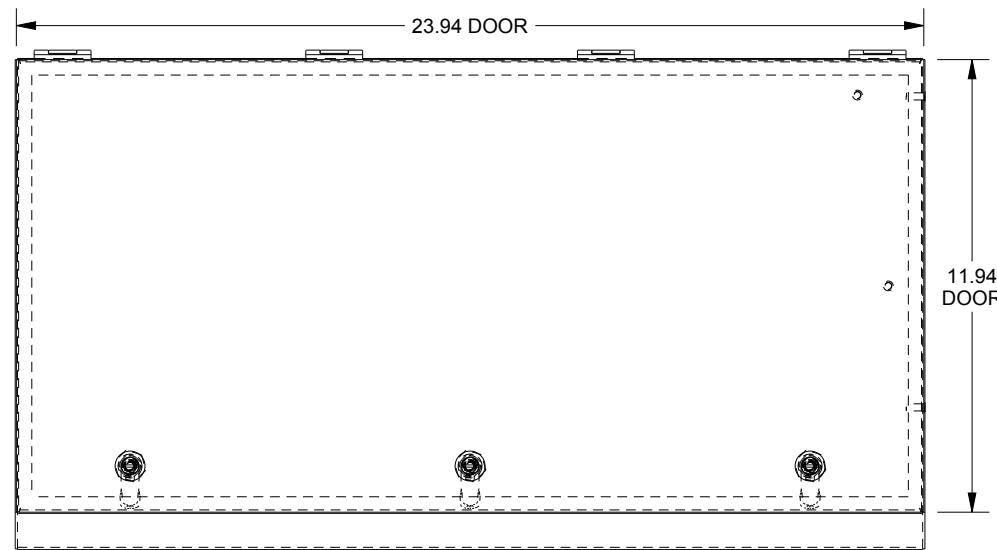

SAGINAW CONTROL & ENGINEERING

SCE-12C24ELJ

TOP VIEW

LEFT SIDE VIEW

FRONT VIEW

RIGHT SIDE VIEW

REAR VIEW

BOTTOM VIEW

SUBPANEL NOT INCLUDED

SECTION X-X