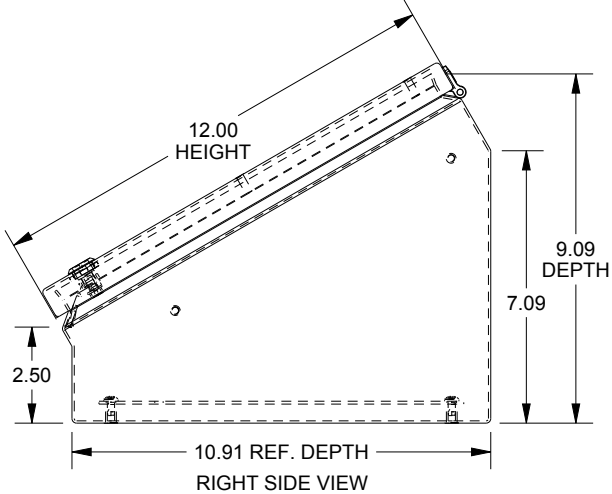

SAGINAW CONTROL & ENGINEERING

SCE-12C20ELJ

TOP VIEW

LEFT SIDE VIEW

FRONT VIEW

RIGHT SIDE VIEW

REAR VIEW

BOTTOM VIEW