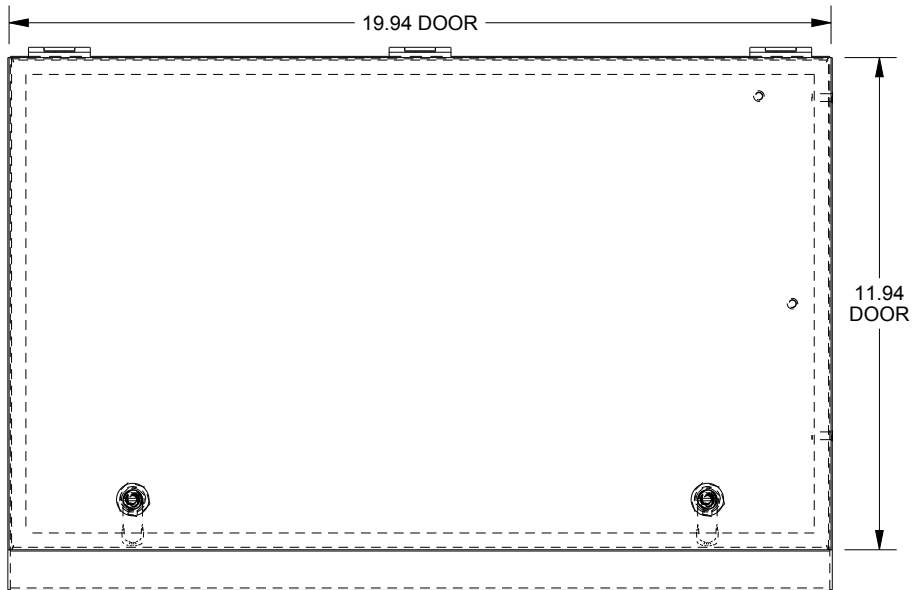

SAGINAW CONTROL & ENGINEERING

SCE-12C20ELJ

TOP VIEW

LEFT SIDE VIEW

FRONT VIEW

RIGHT SIDE VIEW

REAR VIEW

BOTTOM VIEW

SECTION X-X