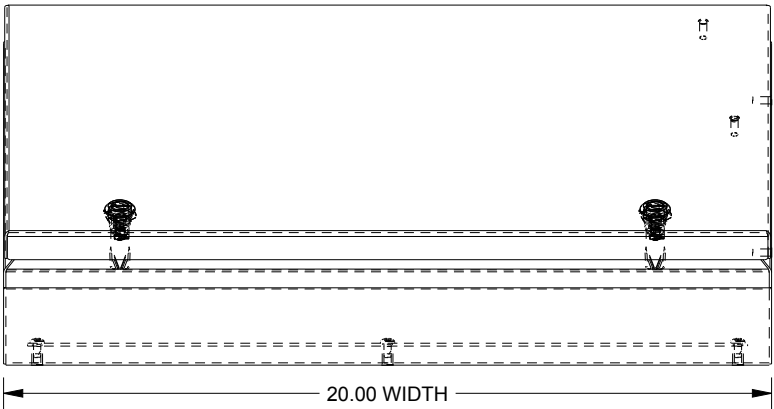

SAGINAW CONTROL & ENGINEERING

SCE-12C20ELJ

TOP VIEW

LEFT SIDE VIEW

FRONT VIEW

RIGHT SIDE VIEW

REAR VIEW

BOTTOM VIEW