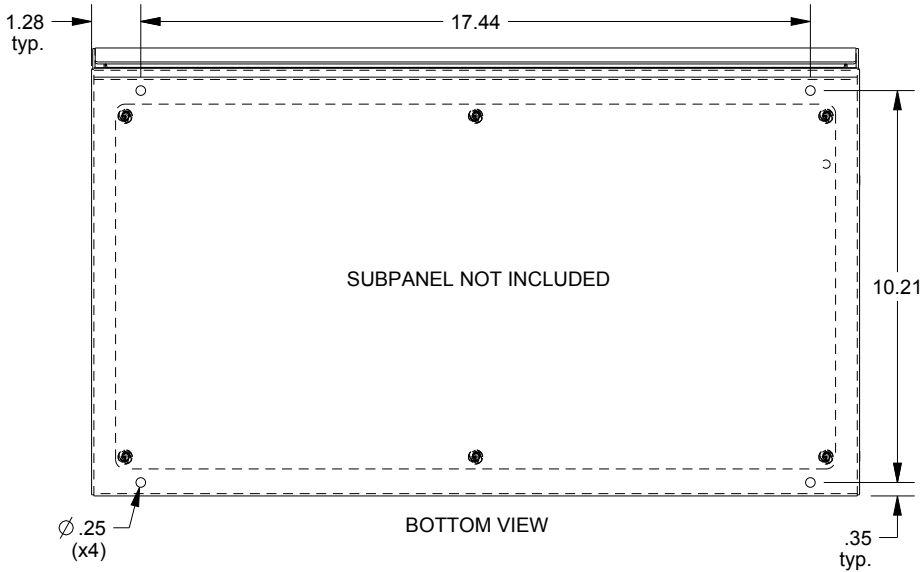

SAGINAW CONTROL & ENGINEERING

SCE-12C20ELJ

TOP VIEW

LEFT SIDE VIEW

FRONT VIEW

RIGHT SIDE VIEW

REAR VIEW

BOTTOM VIEW