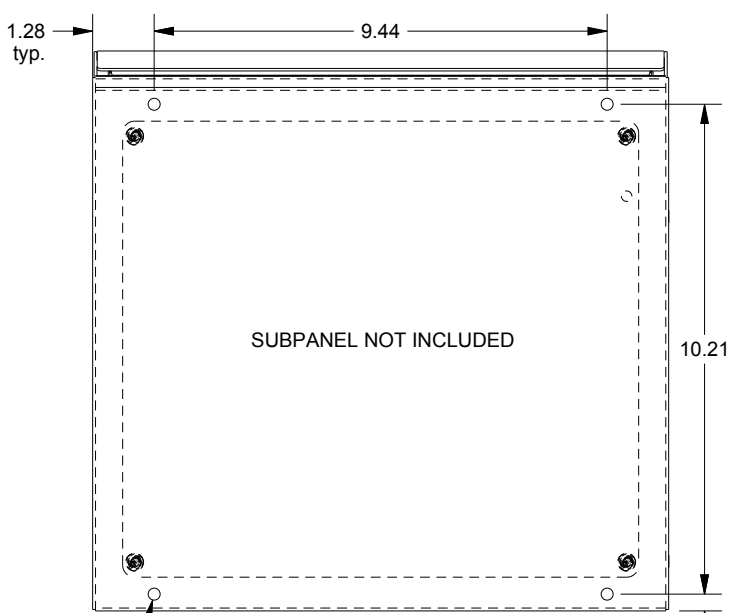

SAGINAW CONTROL & ENGINEERING SCE-12C12ELJ

TOP VIEW

LEFT SIDE VIEW

FRONT VIEW

RIGHT SIDE VIEW

REAR VIEW

BOTTOM VIEW

SECTION X-X