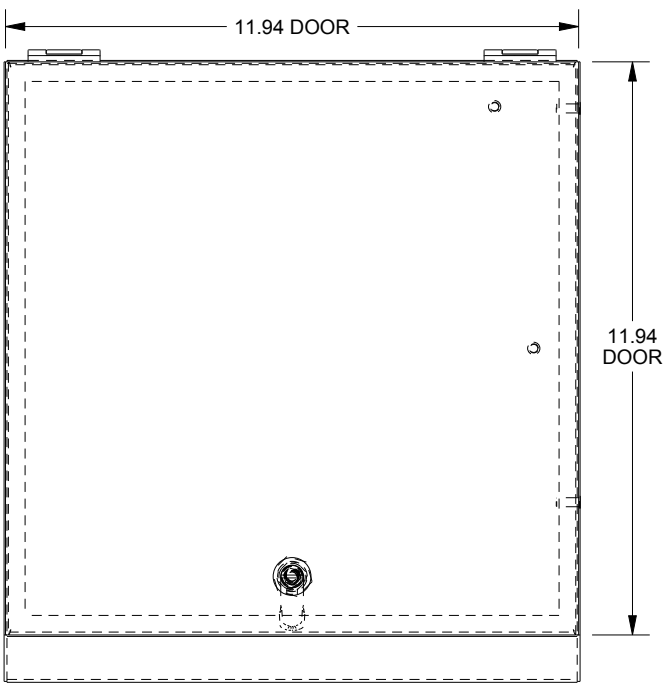

SAGINAW CONTROL & ENGINEERING SCE-12C12ELJ

TOP VIEW

LEFT SIDE VIEW

FRONT VIEW

RIGHT SIDE VIEW

REAR VIEW

BOTTOM VIEW

SECTION X-X