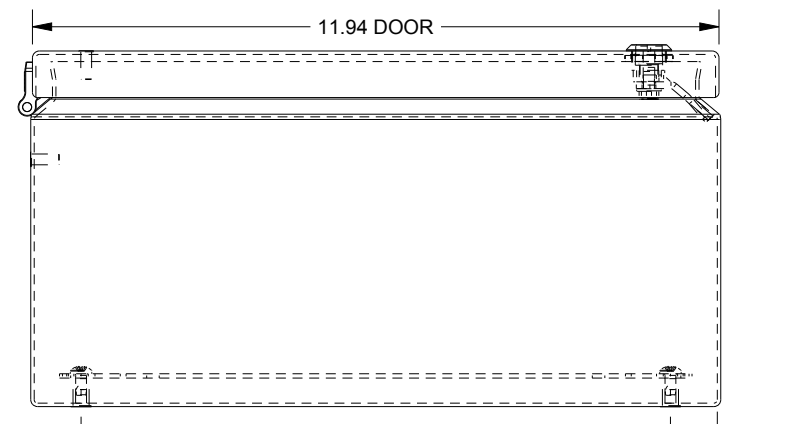

SAGINAW CONTROL & ENGINEERING SCE-1212ELJSS6

TOP VIEW

LEFT SIDE VIEW

FRONT VIEW

RIGHT SIDE VIEW

EXTERNAL REAR VIEW

BOTTOM VIEW

.82 I.D.