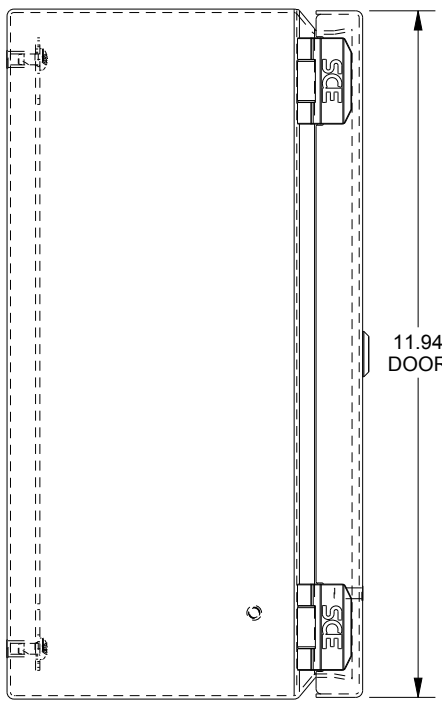

SAGINAW CONTROL & ENGINEERING SCE-1212ELJSS6

TOP VIEW

LEFT SIDE VIEW

FRONT VIEW

RIGHT SIDE VIEW

EXTERNAL REAR VIEW

BOTTOM VIEW

.82 I.D.