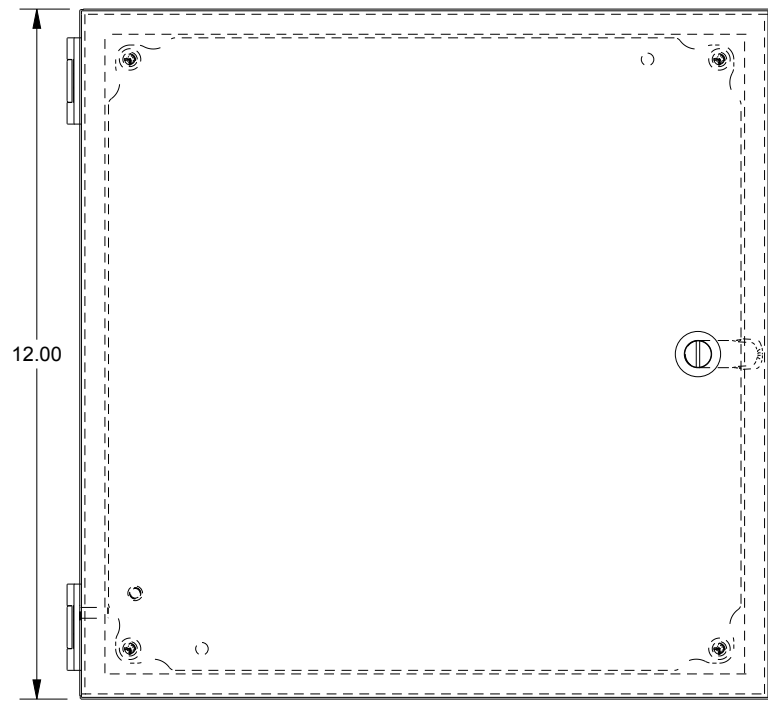

SAGINAW CONTROL & ENGINEERING SCE-1212ELJSS6

TOP VIEW

LEFT SIDE VIEW

FRONT VIEW

RIGHT SIDE VIEW

EXTERNAL REAR VIEW

BOTTOM VIEW

.82 I.D.