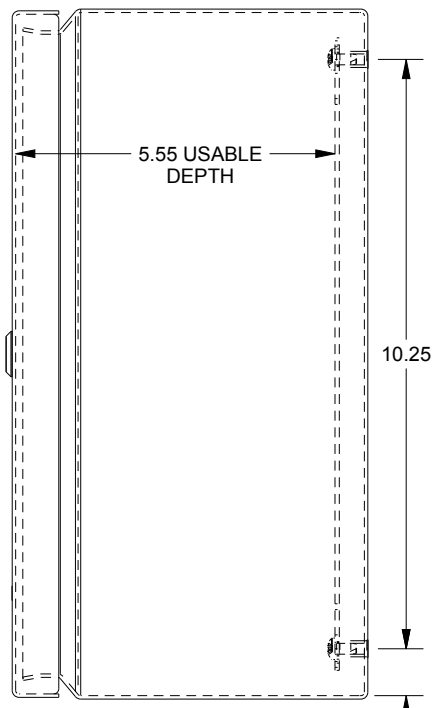

SAGINAW CONTROL & ENGINEERING SCE-1212ELJSS6

TOP VIEW

LEFT SIDE VIEW

FRONT VIEW

RIGHT SIDE VIEW

EXTERNAL REAR VIEW

BOTTOM VIEW

.82 I.D.