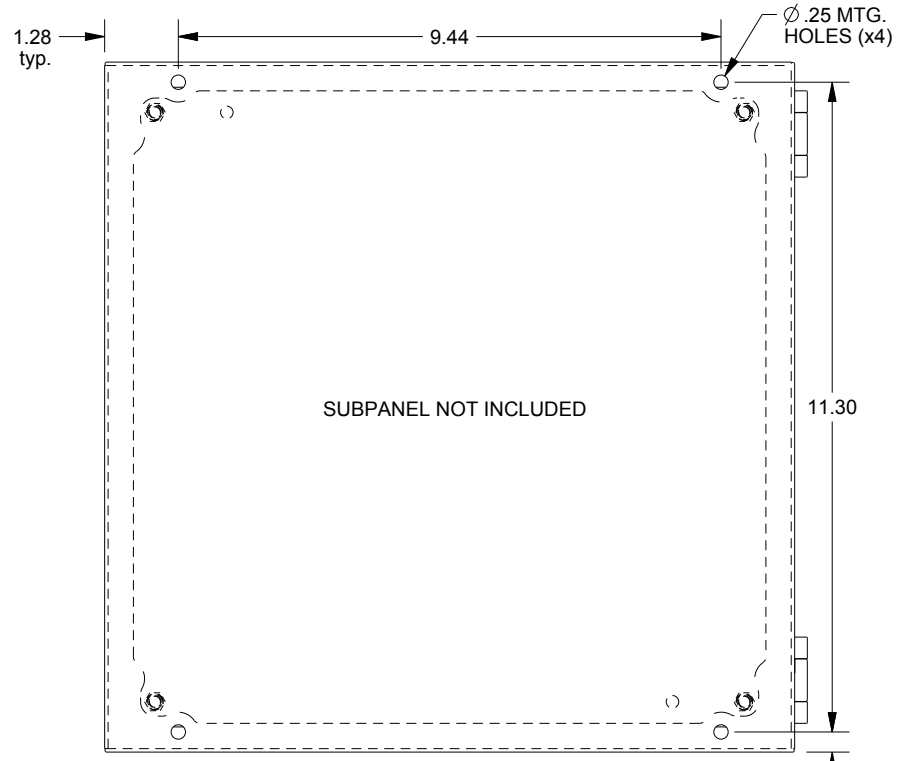

SAGINAW CONTROL & ENGINEERING SCE-1212ELJSS6

TOP VIEW

LEFT SIDE VIEW

FRONT VIEW

RIGHT SIDE VIEW

EXTERNAL REAR VIEW

BOTTOM VIEW

.82 I.D.