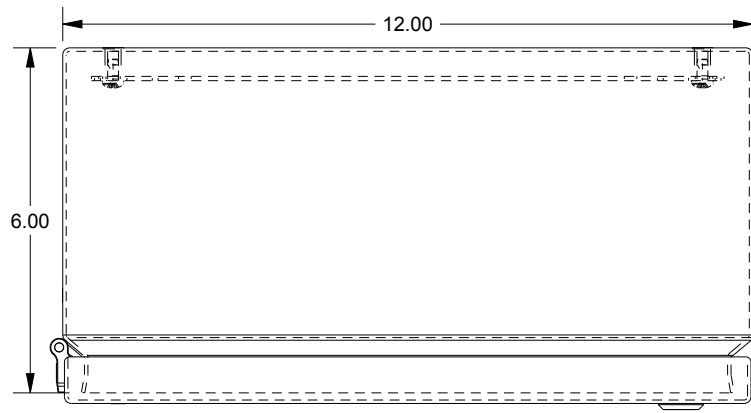

SAGINAW CONTROL & ENGINEERING SCE-1212ELJSS6

TOP VIEW

LEFT SIDE VIEW

FRONT VIEW

RIGHT SIDE VIEW

EXTERNAL REAR VIEW

BOTTOM VIEW

.82 I.D.