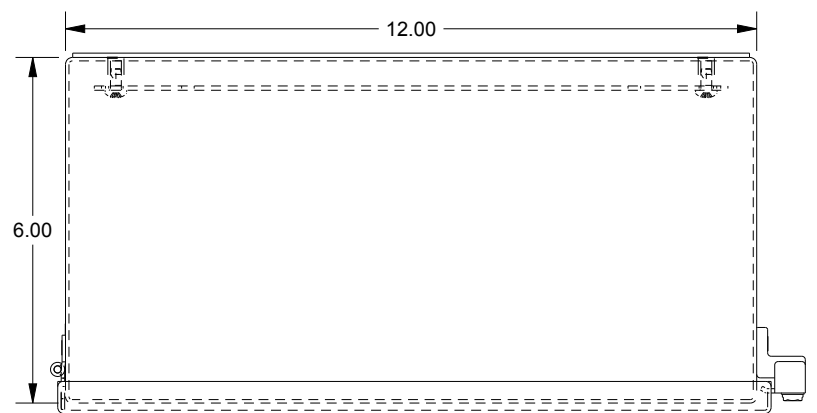

SAGINAW CONTROL & ENGINEERING

SCE-1212CHNFSS6

TOP VIEW

LEFT SIDE VIEW

FRONT VIEW

RIGHT SIDE VIEW

EXTERNAL REAR VIEW

BOTTOM VIEW