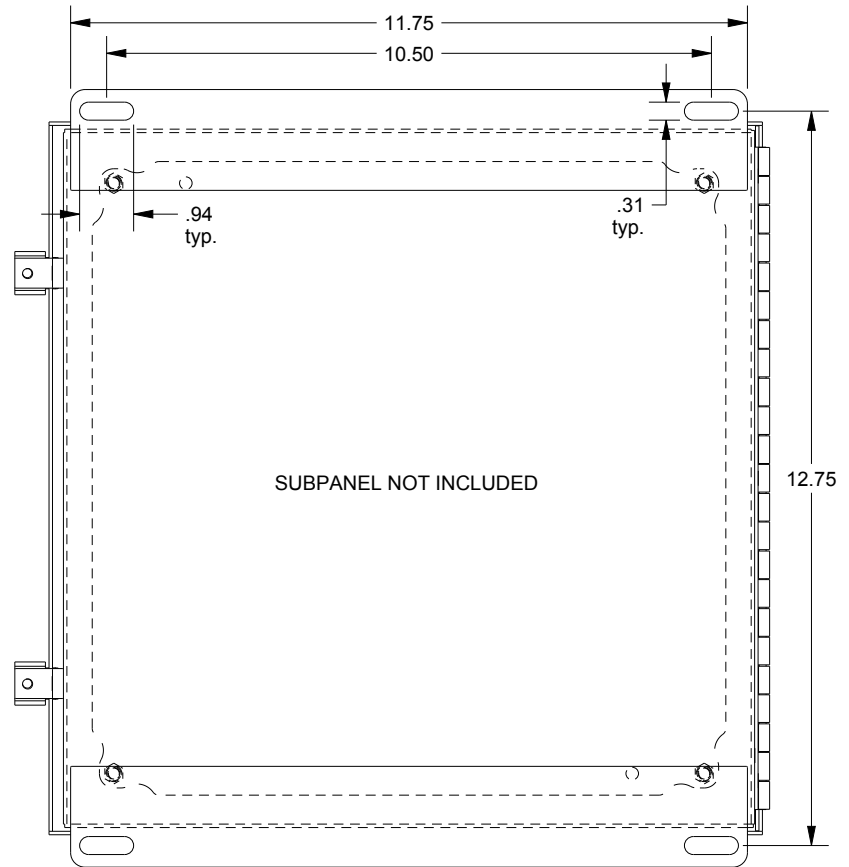

SAGINAW CONTROL & ENGINEERING

SCE-1212CHNFSS6

TOP VIEW

LEFT SIDE VIEW

FRONT VIEW

RIGHT SIDE VIEW

EXTERNAL REAR VIEW

BOTTOM VIEW