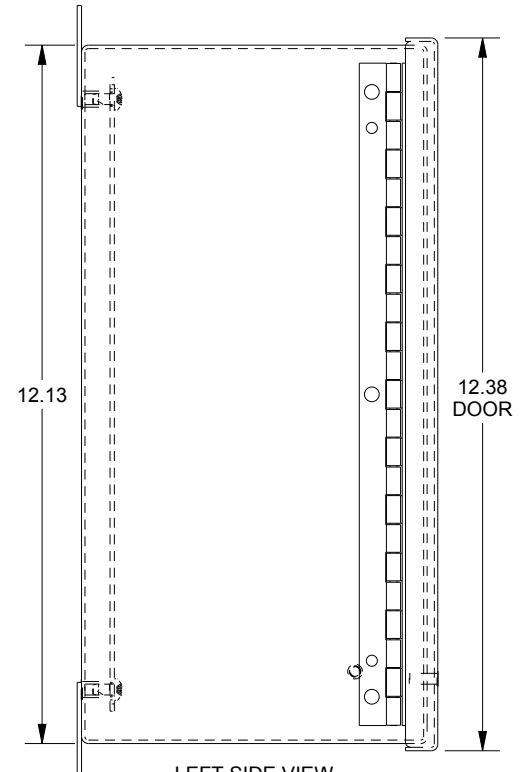

SAGINAW CONTROL & ENGINEERING

SCE-1212CHNFSS6

TOP VIEW

LEFT SIDE VIEW

FRONT VIEW

RIGHT SIDE VIEW

EXTERNAL REAR VIEW

BOTTOM VIEW