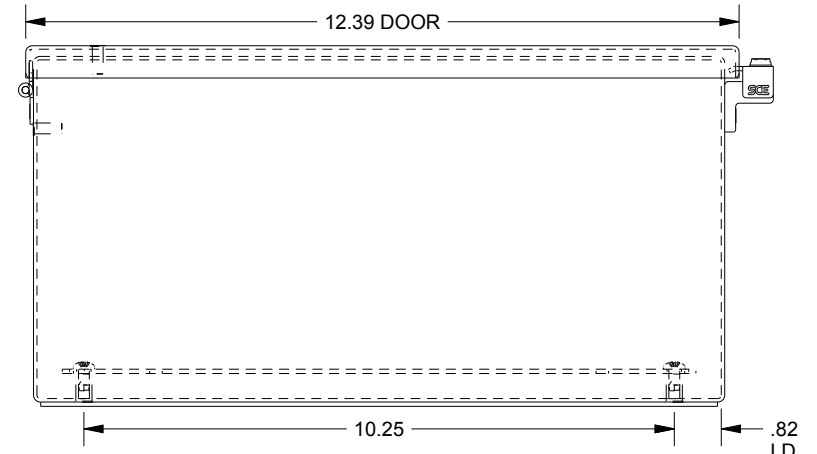

SAGINAW CONTROL & ENGINEERING

SCE-1212CHNFSS6

TOP VIEW

LEFT SIDE VIEW

FRONT VIEW

RIGHT SIDE VIEW

EXTERNAL REAR VIEW

BOTTOM VIEW