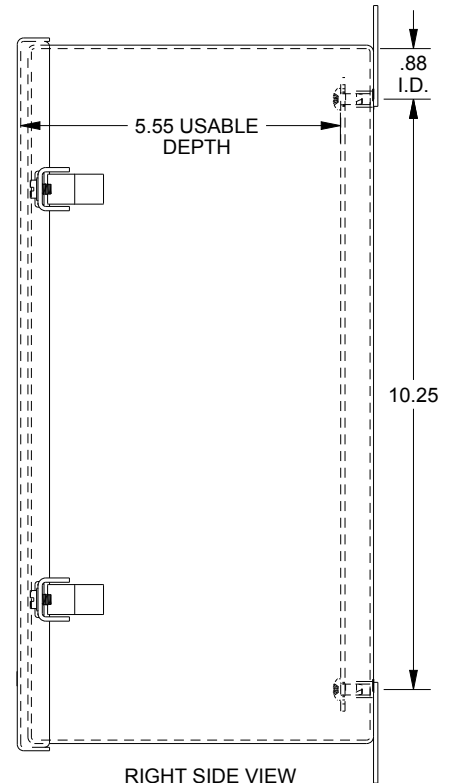

SAGINAW CONTROL & ENGINEERING

SCE-1212CHNFSS6

TOP VIEW

LEFT SIDE VIEW

FRONT VIEW

RIGHT SIDE VIEW

EXTERNAL REAR VIEW

BOTTOM VIEW