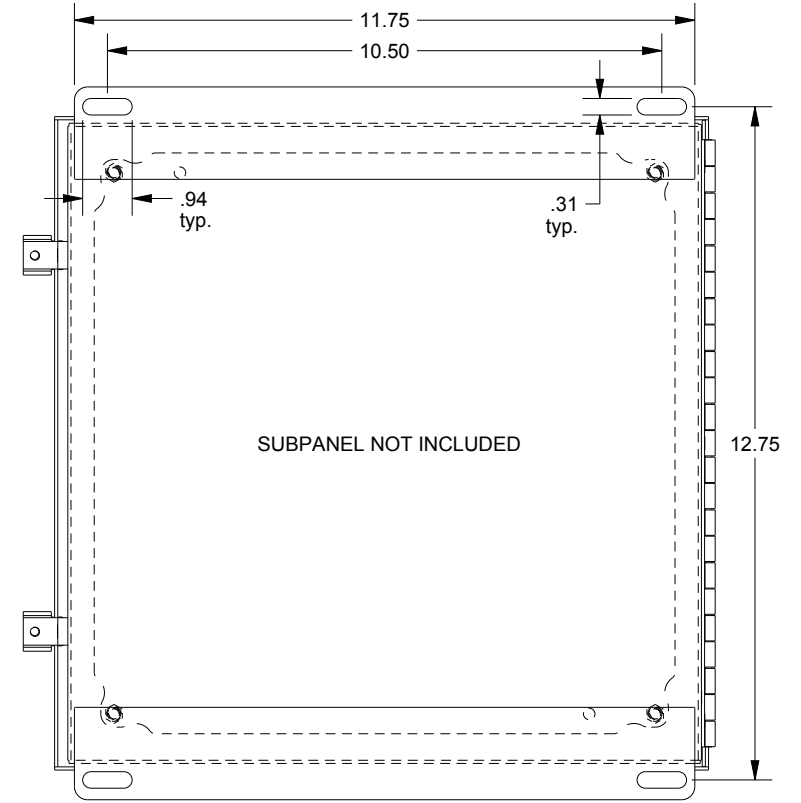

# SAGINAW CONTROL & ENGINEERING SCE-1212CHNF

TOP VIEW

LEFT SIDE VIEW

FRONT VIEW

RIGHT SIDE VIEW

EXTERNAL REAR VIEW

BOTTOM VIEW