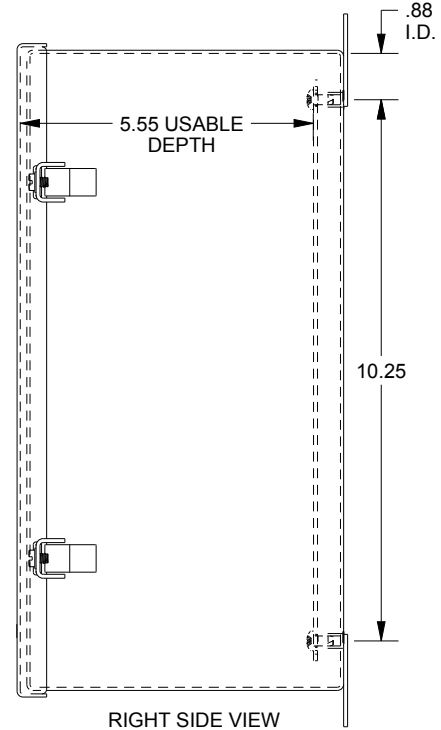

# SAGINAW CONTROL & ENGINEERING SCE-1212CHNF

TOP VIEW

LEFT SIDE VIEW

FRONT VIEW

RIGHT SIDE VIEW

EXTERNAL REAR VIEW

BOTTOM VIEW