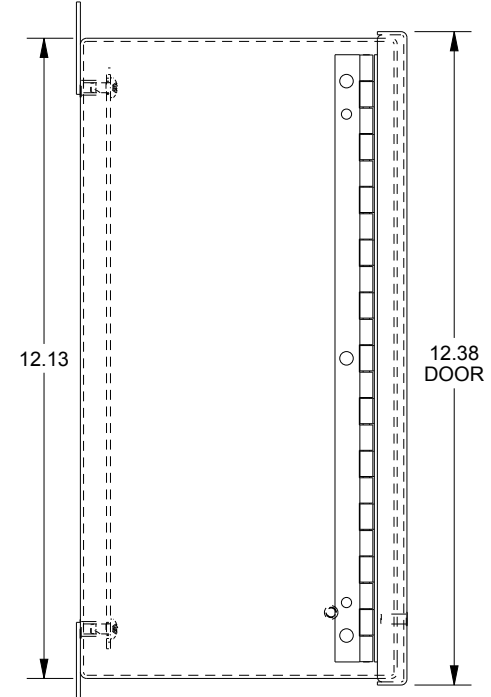

# SAGINAW CONTROL & ENGINEERING SCE-1212CHNF

TOP VIEW

LEFT SIDE VIEW

FRONT VIEW

RIGHT SIDE VIEW

EXTERNAL REAR VIEW

BOTTOM VIEW