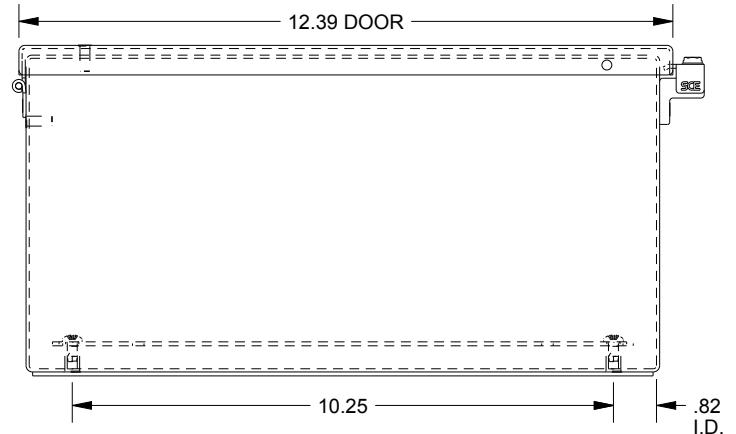

# SAGINAW CONTROL & ENGINEERING SCE-1212CHNF

TOP VIEW

LEFT SIDE VIEW

FRONT VIEW

RIGHT SIDE VIEW

EXTERNAL REAR VIEW

BOTTOM VIEW