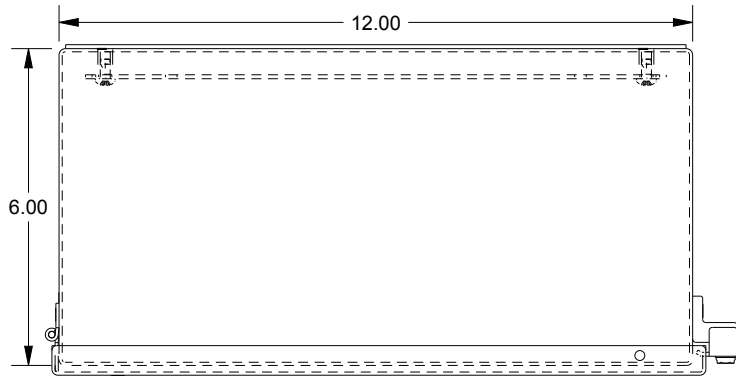

# SAGINAW CONTROL & ENGINEERING SCE-1212CHNF

TOP VIEW

LEFT SIDE VIEW

FRONT VIEW

RIGHT SIDE VIEW

EXTERNAL REAR VIEW

BOTTOM VIEW