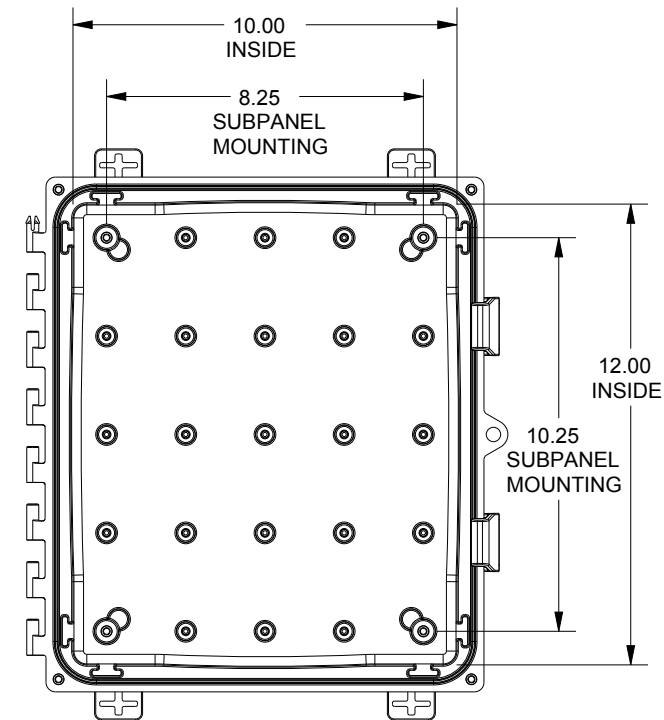

SAGINAW CONTROL & ENGINEERING

SCE-1210PCW

COVER REMOVED

COVER REMOVED