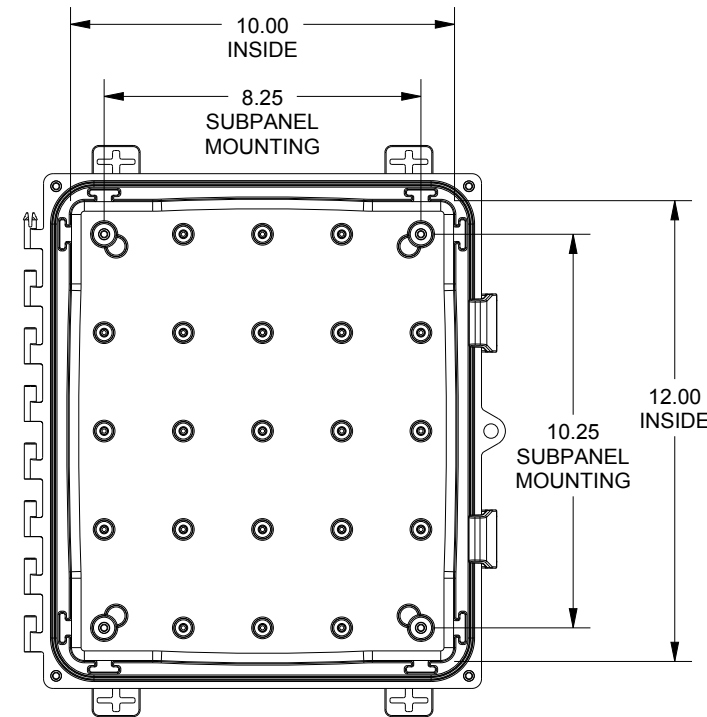

# SAGINAW CONTROL & ENGINEERING SCE-1210PC

COVER REMOVED

COVER REMOVED