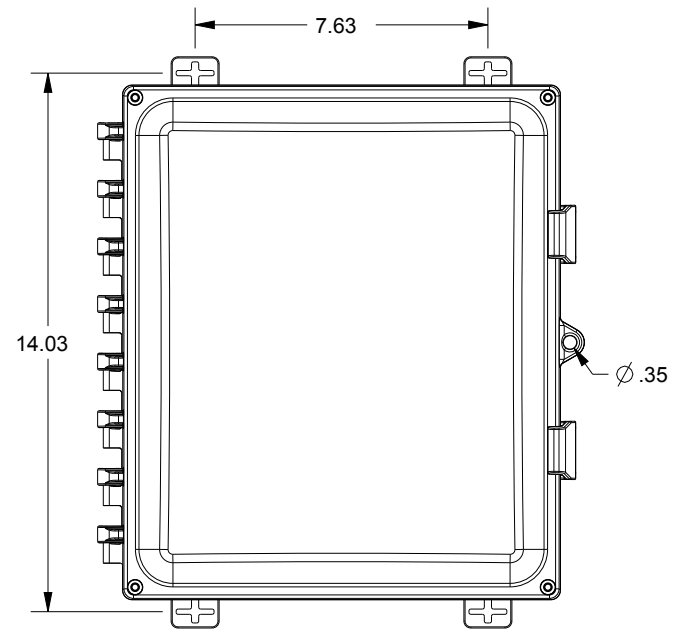

# SAGINAW CONTROL & ENGINEERING SCE-1210PC

COVER REMOVED

COVER REMOVED