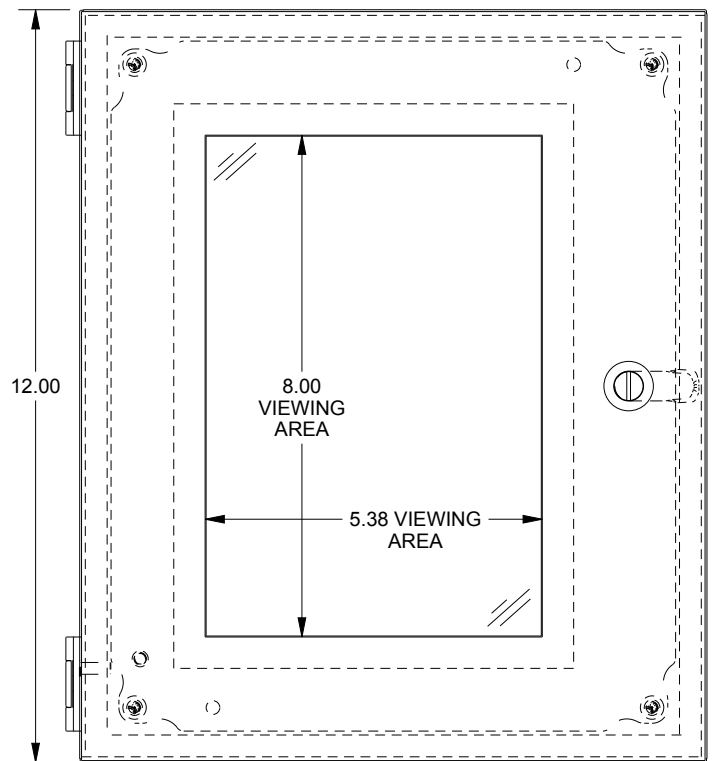

SAGINAW CONTROL & ENGINEERING

SCE-1210ELJWSS

TOP VIEW

LEFT SIDE VIEW

FRONT VIEW

RIGHT SIDE VIEW

EXTERNAL REAR VIEW

BOTTOM VIEW