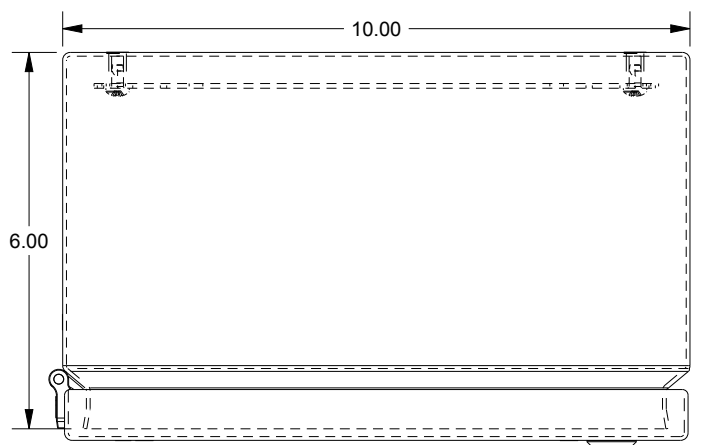

SAGINAW CONTROL & ENGINEERING

SCE-1210ELJWSS

TOP VIEW

LEFT SIDE VIEW

FRONT VIEW

RIGHT SIDE VIEW

EXTERNAL REAR VIEW

BOTTOM VIEW