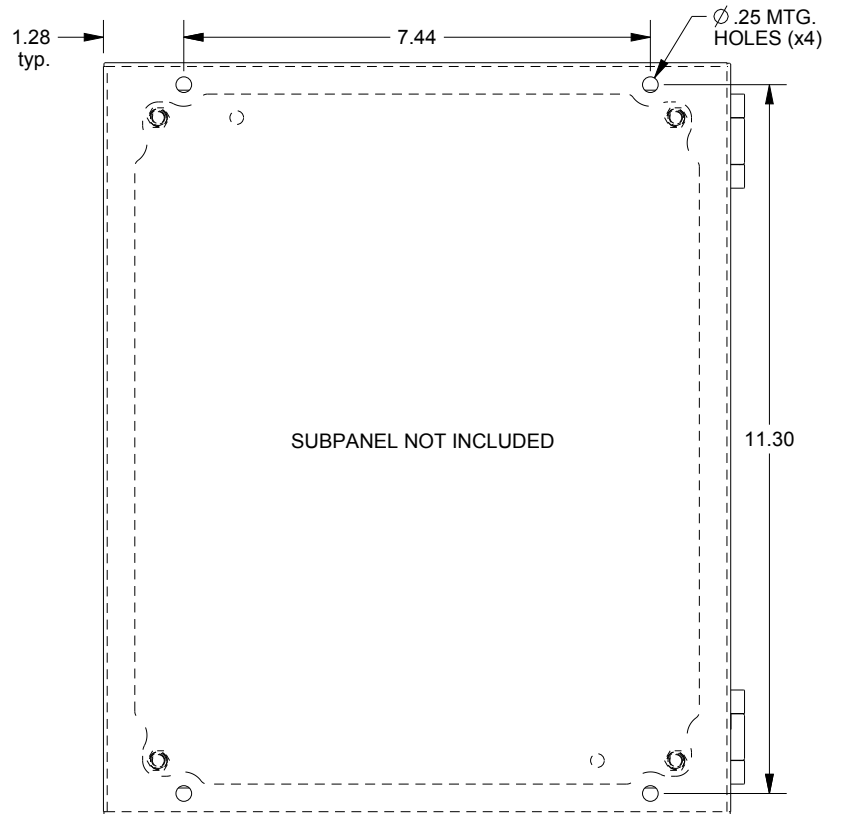

SAGINAW CONTROL & ENGINEERING

SCE-1210ELJWSS

TOP VIEW

LEFT SIDE VIEW

FRONT VIEW

RIGHT SIDE VIEW

EXTERNAL REAR VIEW

BOTTOM VIEW