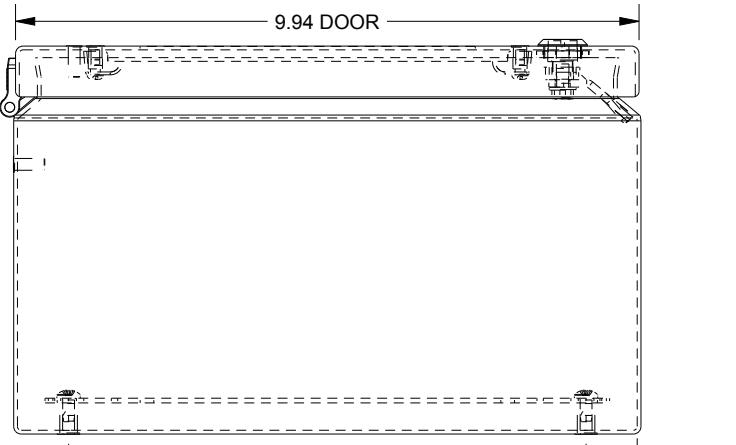

SAGINAW CONTROL & ENGINEERING

SCE-1210ELJWSS

TOP VIEW

LEFT SIDE VIEW

FRONT VIEW

RIGHT SIDE VIEW

EXTERNAL REAR VIEW

BOTTOM VIEW