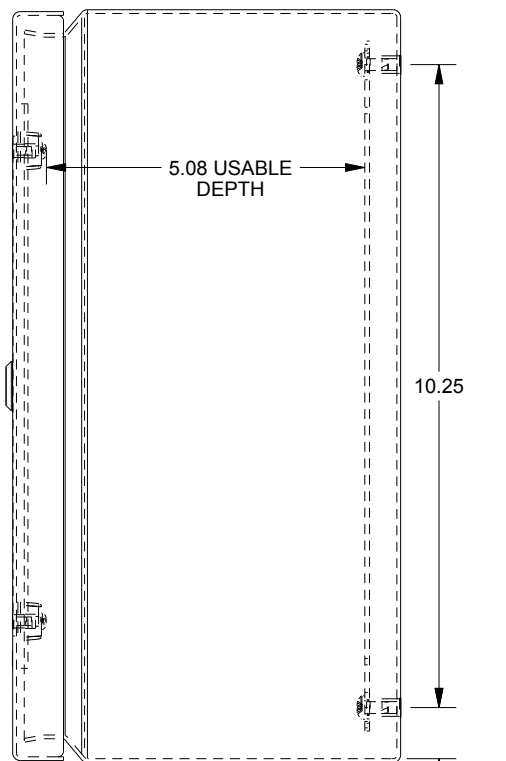

SAGINAW CONTROL & ENGINEERING

SCE-1210ELJWSS

TOP VIEW

LEFT SIDE VIEW

FRONT VIEW

RIGHT SIDE VIEW

EXTERNAL REAR VIEW

BOTTOM VIEW