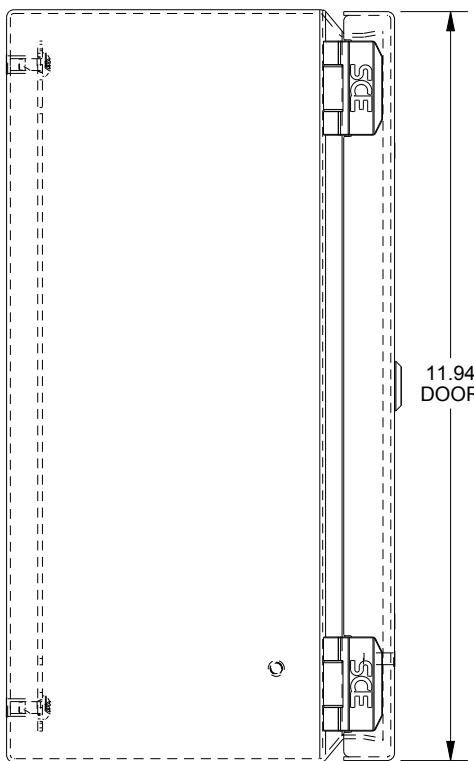

SAGINAW CONTROL & ENGINEERING

SCE-1210ELJWSS

TOP VIEW

LEFT SIDE VIEW

FRONT VIEW

RIGHT SIDE VIEW

EXTERNAL REAR VIEW

BOTTOM VIEW