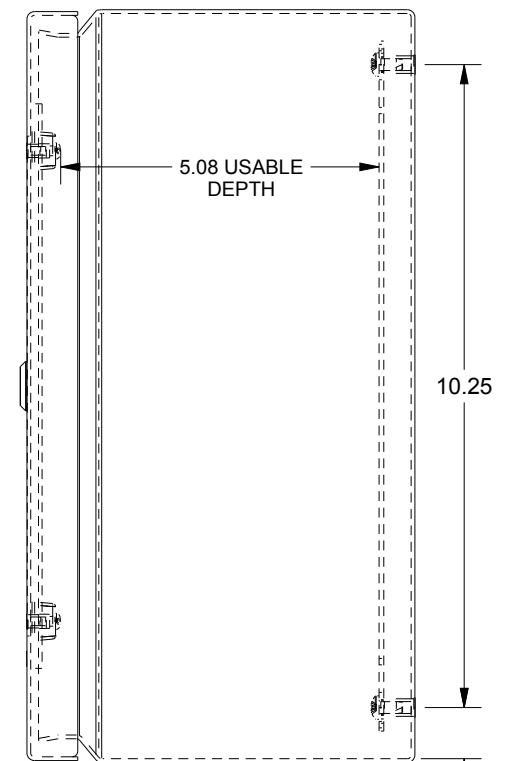

SAGINAW CONTROL & ENGINEERING SCE-1210ELJW

TOP VIEW

LEFT SIDE VIEW

FRONT VIEW

RIGHT SIDE VIEW

EXTERNAL REAR VIEW

BOTTOM VIEW

.82
I.D.