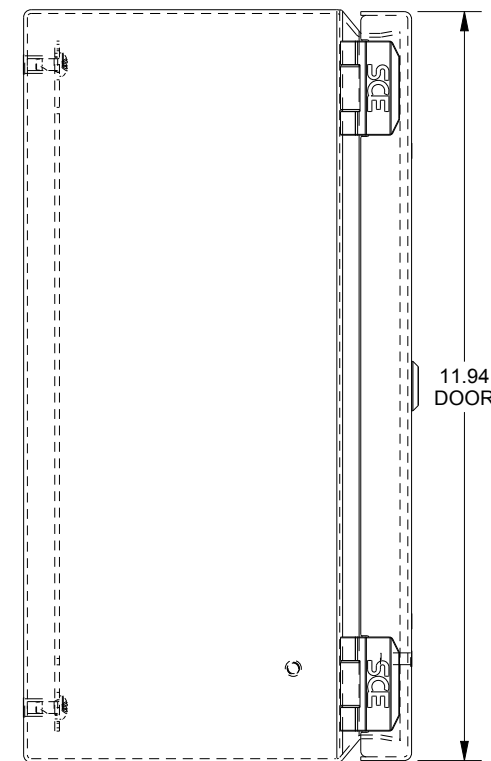

SAGINAW CONTROL & ENGINEERING SCE-1210ELJW

TOP VIEW

LEFT SIDE VIEW

FRONT VIEW

RIGHT SIDE VIEW

EXTERNAL REAR VIEW

BOTTOM VIEW

.82
I.D.