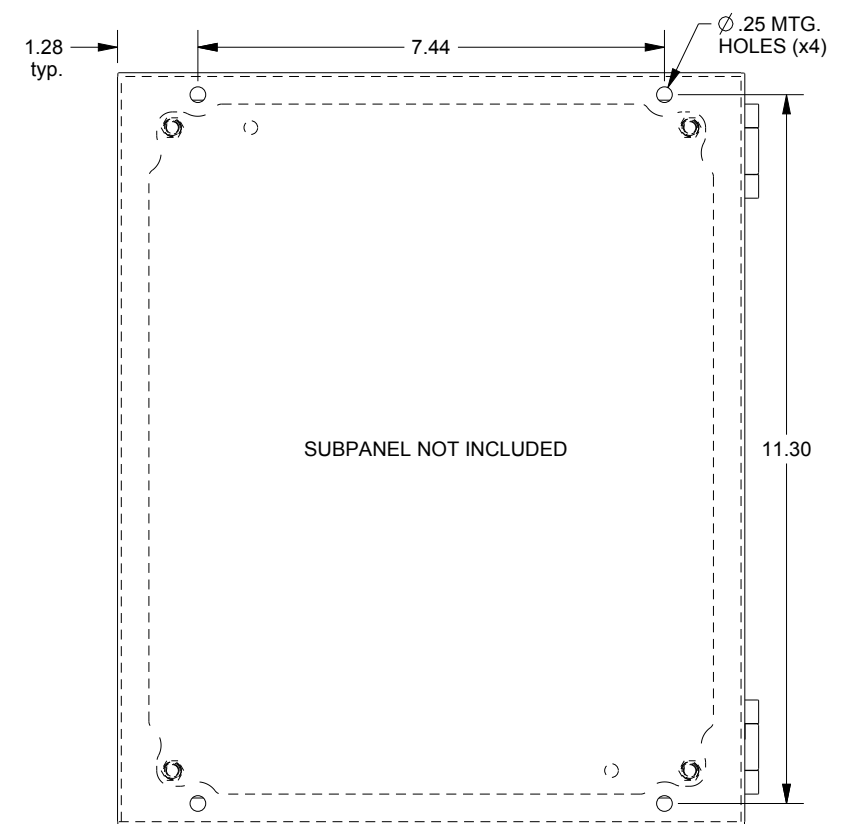

SAGINAW CONTROL & ENGINEERING SCE-1210ELJW

TOP VIEW

LEFT SIDE VIEW

FRONT VIEW

RIGHT SIDE VIEW

EXTERNAL REAR VIEW

BOTTOM VIEW

.82
I.D.