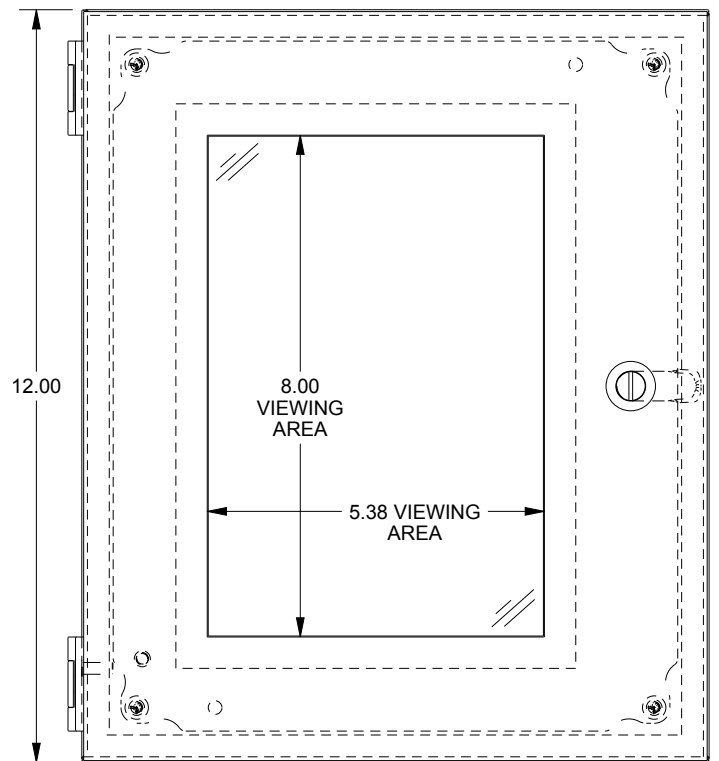

SAGINAW CONTROL & ENGINEERING SCE-1210ELJW

TOP VIEW

LEFT SIDE VIEW

FRONT VIEW

RIGHT SIDE VIEW

EXTERNAL REAR VIEW

BOTTOM VIEW

.82
I.D.

.82
I.D.