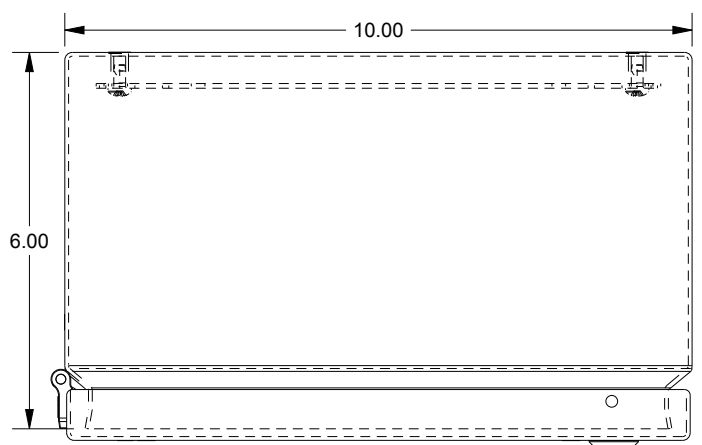

SAGINAW CONTROL & ENGINEERING SCE-1210ELJW

TOP VIEW

LEFT SIDE VIEW

FRONT VIEW

RIGHT SIDE VIEW

EXTERNAL REAR VIEW

BOTTOM VIEW

.82
I.D.