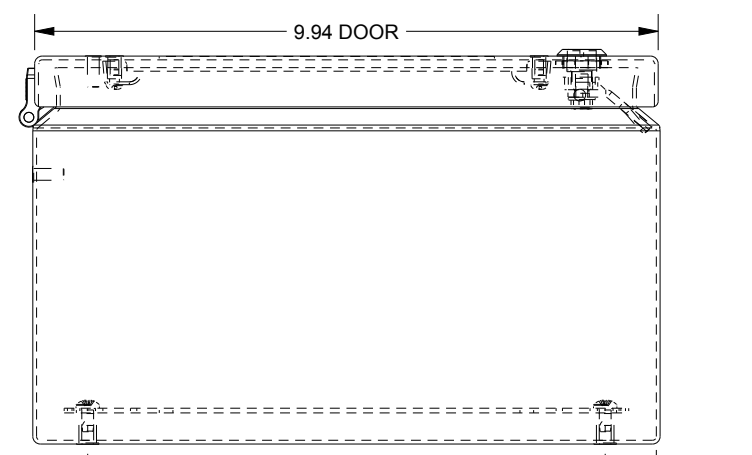

SAGINAW CONTROL & ENGINEERING SCE-1210ELJW

TOP VIEW

LEFT SIDE VIEW

FRONT VIEW

RIGHT SIDE VIEW

EXTERNAL REAR VIEW

BOTTOM VIEW

.82
I.D.