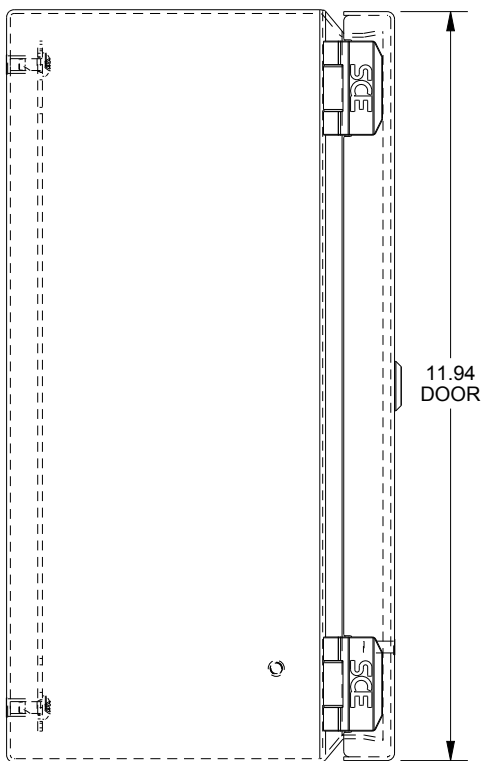

SAGINAW CONTROL & ENGINEERING

SCE-1210ELJSS

TOP VIEW

LEFT SIDE VIEW

FRONT VIEW

RIGHT SIDE VIEW

EXTERNAL REAR VIEW

BOTTOM VIEW