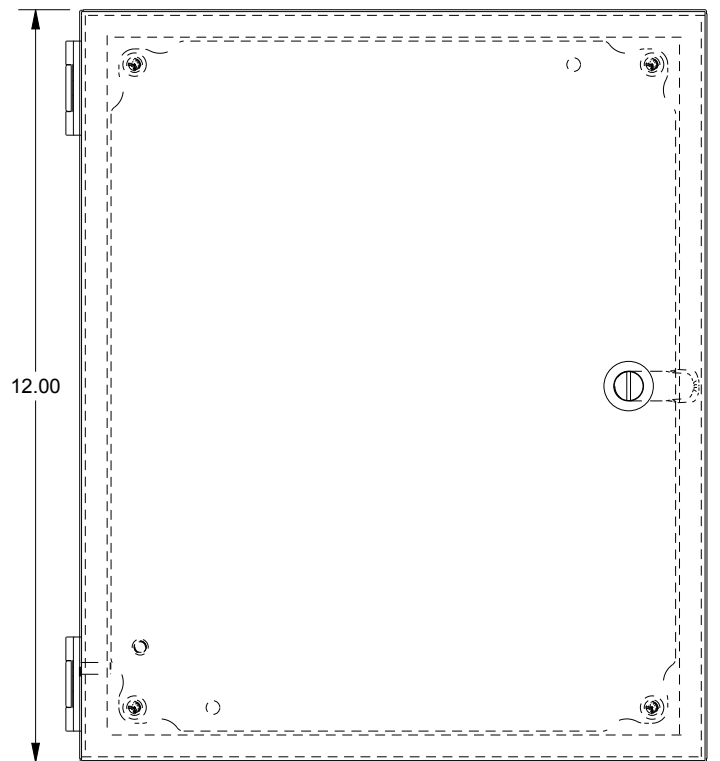

SAGINAW CONTROL & ENGINEERING

SCE-1210ELJSS

TOP VIEW

LEFT SIDE VIEW

FRONT VIEW

RIGHT SIDE VIEW

EXTERNAL REAR VIEW

BOTTOM VIEW