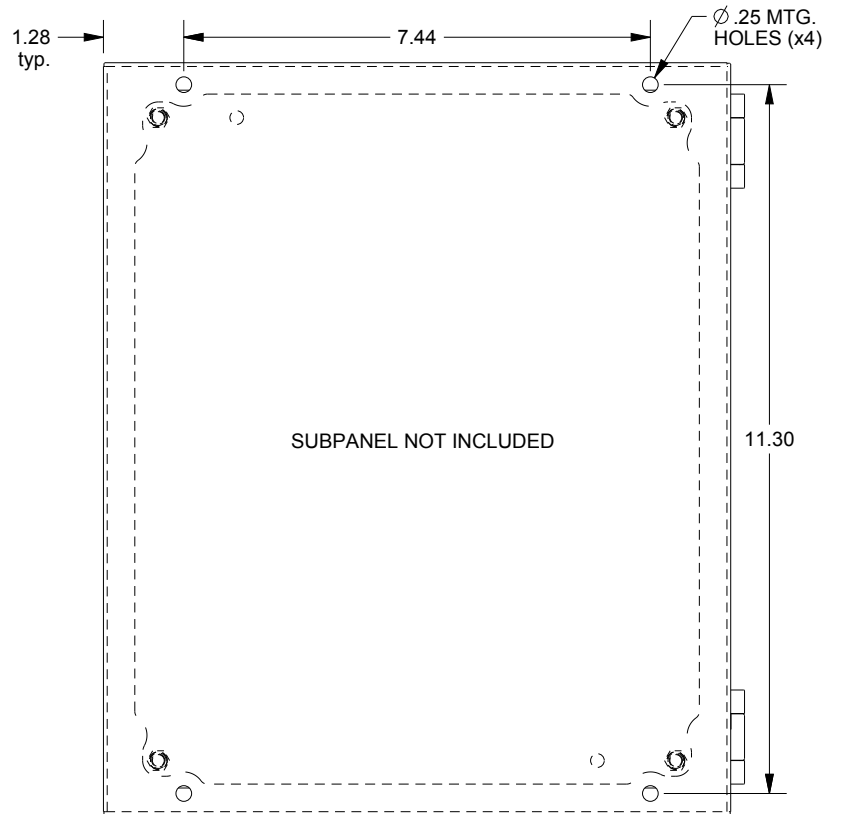

SAGINAW CONTROL & ENGINEERING

SCE-1210ELJSS

TOP VIEW

LEFT SIDE VIEW

FRONT VIEW

RIGHT SIDE VIEW

EXTERNAL REAR VIEW

BOTTOM VIEW