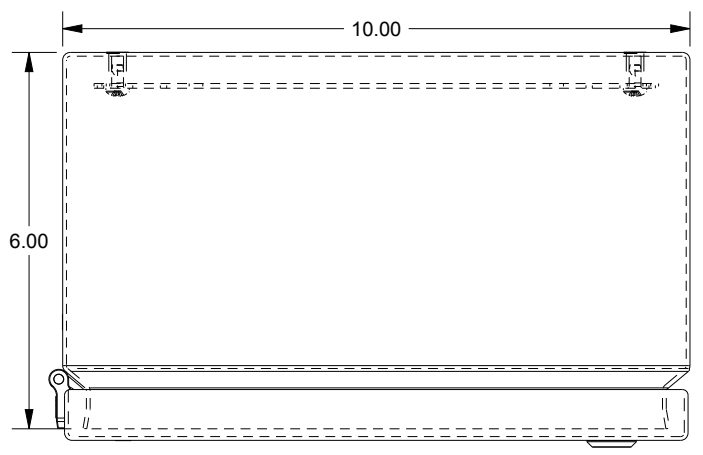

SAGINAW CONTROL & ENGINEERING

SCE-1210ELJSS

TOP VIEW

LEFT SIDE VIEW

FRONT VIEW

RIGHT SIDE VIEW

EXTERNAL REAR VIEW

BOTTOM VIEW