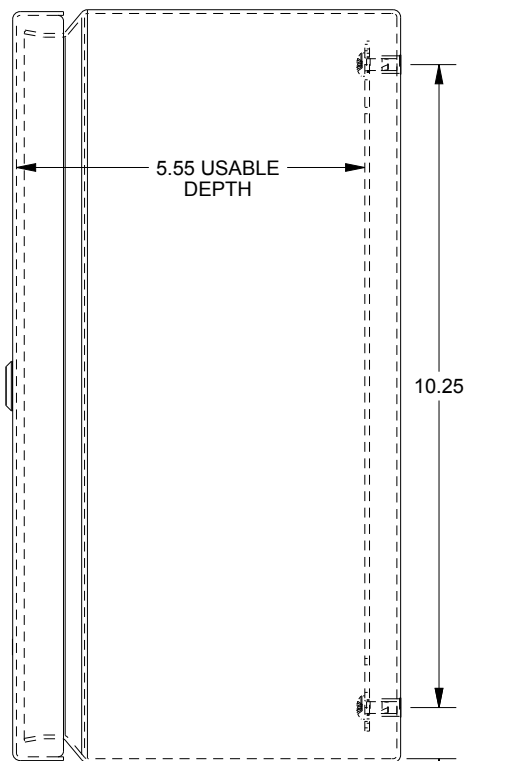

SAGINAW CONTROL & ENGINEERING

SCE-1210ELJSS

TOP VIEW

LEFT SIDE VIEW

FRONT VIEW

RIGHT SIDE VIEW

EXTERNAL REAR VIEW

BOTTOM VIEW