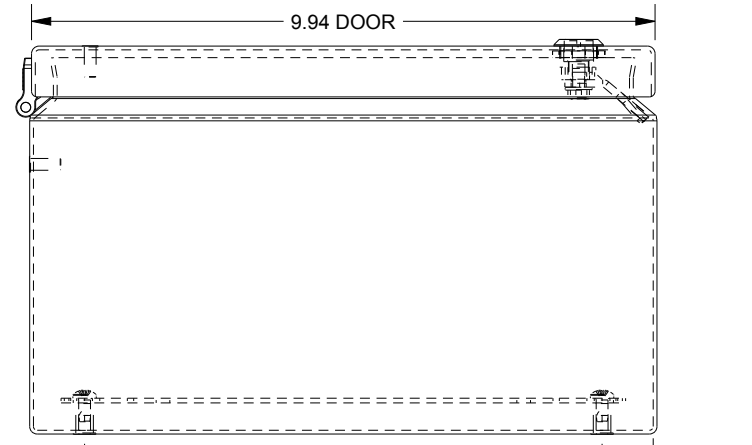

SAGINAW CONTROL & ENGINEERING

SCE-1210ELJSS

TOP VIEW

LEFT SIDE VIEW

FRONT VIEW

RIGHT SIDE VIEW

EXTERNAL REAR VIEW

BOTTOM VIEW