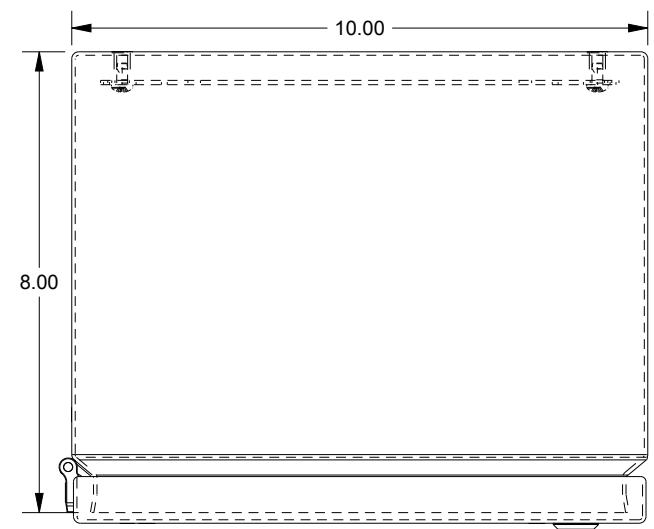

SAGINAW CONTROL & ENGINEERING

SCE-12108ELJWSS

TOP VIEW

LEFT SIDE VIEW

FRONT VIEW

RIGHT SIDE VIEW

EXTERNAL REAR VIEW

BOTTOM VIEW