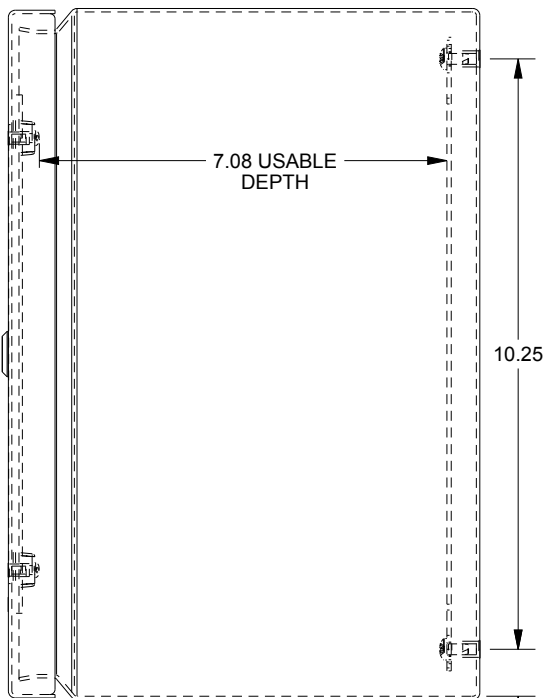

SAGINAW CONTROL & ENGINEERING

SCE-12108ELJWSS

TOP VIEW

LEFT SIDE VIEW

FRONT VIEW

RIGHT SIDE VIEW

EXTERNAL REAR VIEW

BOTTOM VIEW