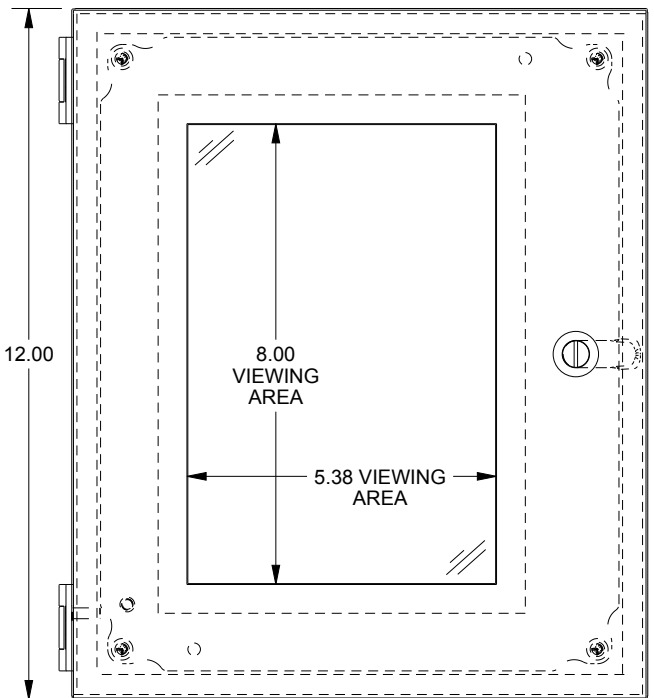

SAGINAW CONTROL & ENGINEERING

SCE-12108ELJWSS

TOP VIEW

LEFT SIDE VIEW

FRONT VIEW

RIGHT SIDE VIEW

EXTERNAL REAR VIEW

BOTTOM VIEW