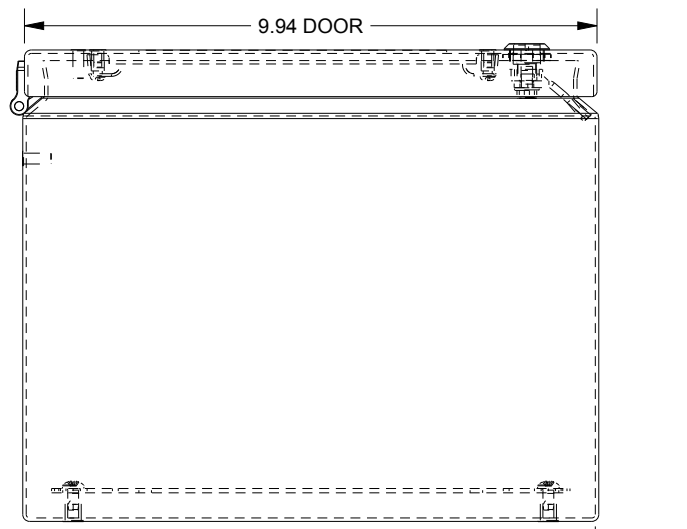

SAGINAW CONTROL & ENGINEERING

SCE-12108ELJWSS

TOP VIEW

LEFT SIDE VIEW

FRONT VIEW

RIGHT SIDE VIEW

EXTERNAL REAR VIEW

BOTTOM VIEW