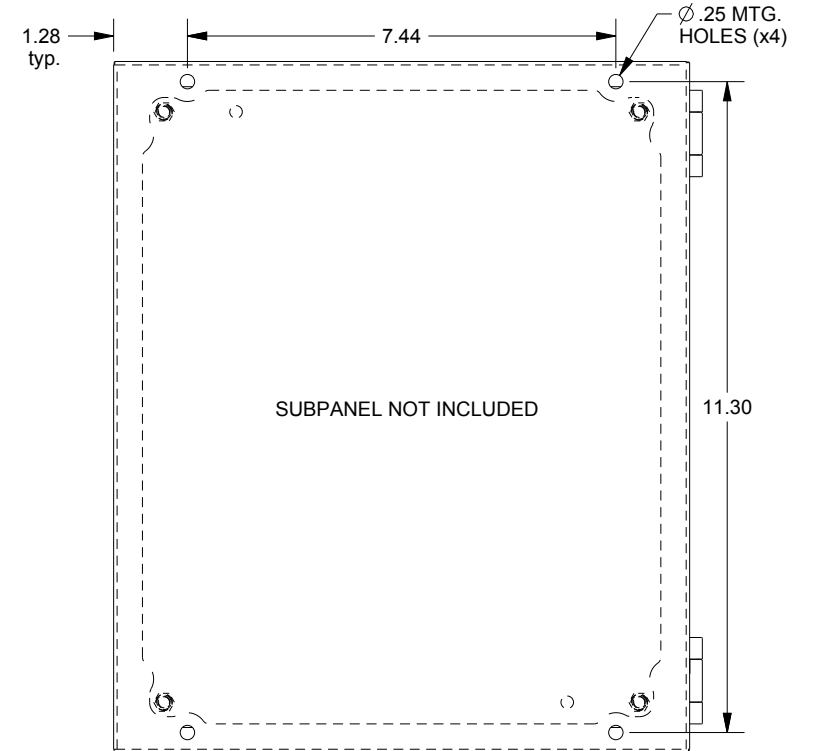

SAGINAW CONTROL & ENGINEERING

SCE-12108ELJWSS

TOP VIEW

LEFT SIDE VIEW

FRONT VIEW

RIGHT SIDE VIEW

EXTERNAL REAR VIEW

BOTTOM VIEW