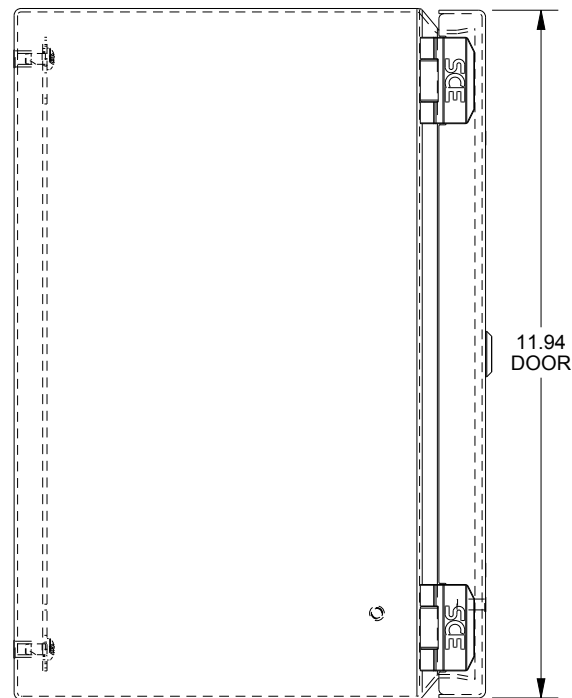

SAGINAW CONTROL & ENGINEERING

SCE-12108ELJWSS

TOP VIEW

LEFT SIDE VIEW

FRONT VIEW

RIGHT SIDE VIEW

EXTERNAL REAR VIEW

BOTTOM VIEW