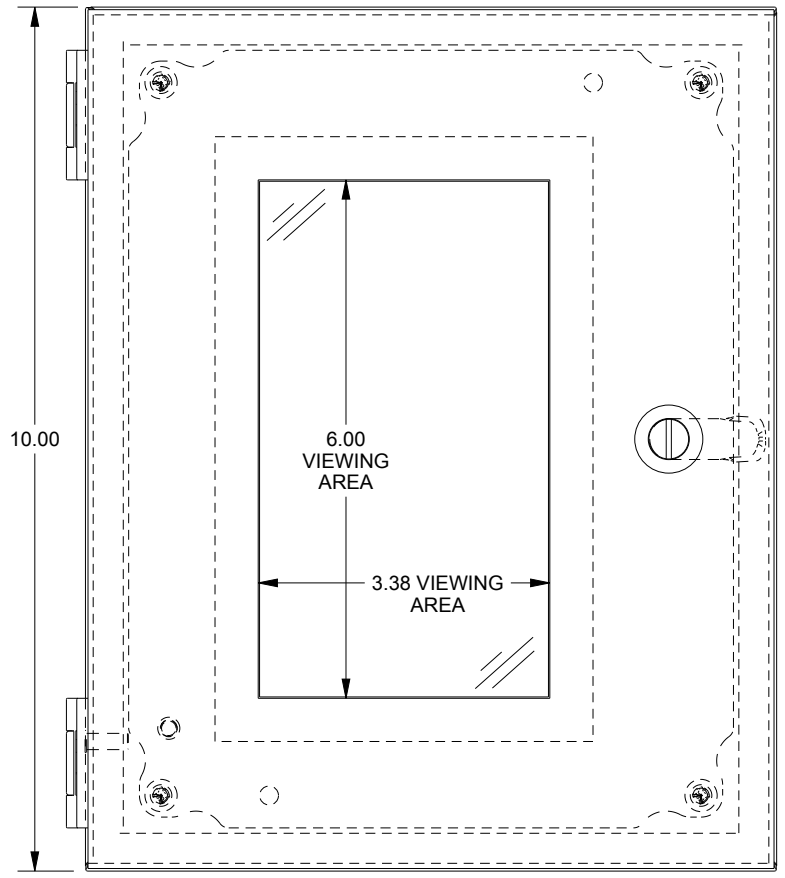

SAGINAW CONTROL & ENGINEERING

SCE-1008ELJW

TOP VIEW

LEFT SIDE VIEW

FRONT VIEW

RIGHT SIDE VIEW

EXTERNAL REAR VIEW

BOTTOM VIEW