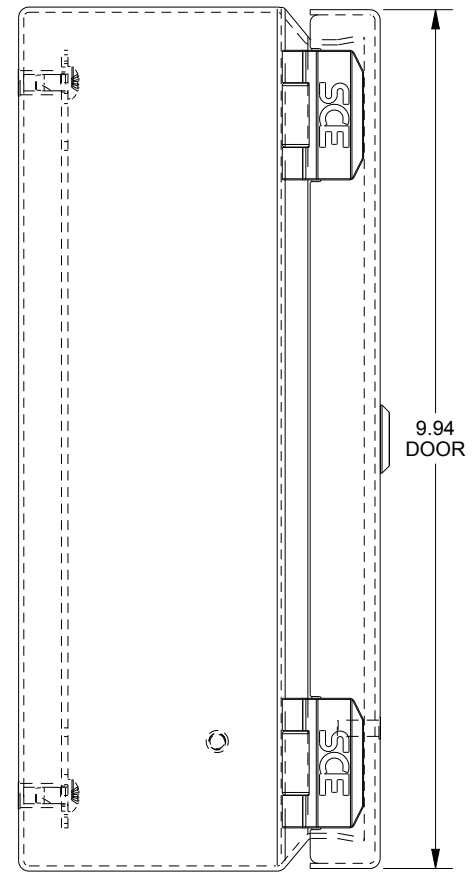

SAGINAW CONTROL & ENGINEERING

SCE-1008ELJW

TOP VIEW

LEFT SIDE VIEW

FRONT VIEW

RIGHT SIDE VIEW

EXTERNAL REAR VIEW

BOTTOM VIEW