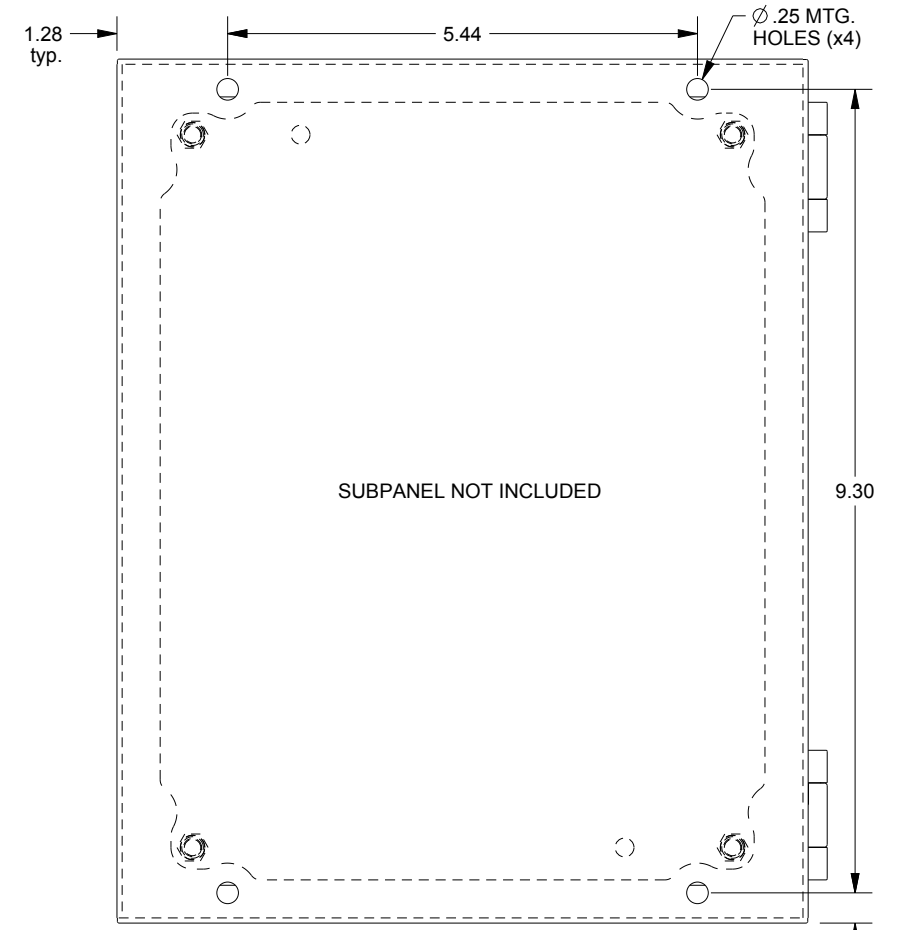

SAGINAW CONTROL & ENGINEERING

SCE-1008ELJW

TOP VIEW

LEFT SIDE VIEW

FRONT VIEW

RIGHT SIDE VIEW

EXTERNAL REAR VIEW

BOTTOM VIEW