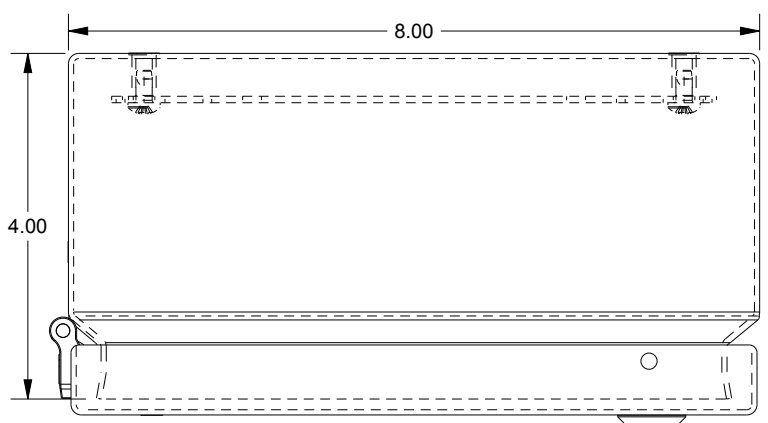

SAGINAW CONTROL & ENGINEERING

SCE-1008ELJW

TOP VIEW

LEFT SIDE VIEW

FRONT VIEW

RIGHT SIDE VIEW

EXTERNAL REAR VIEW

BOTTOM VIEW