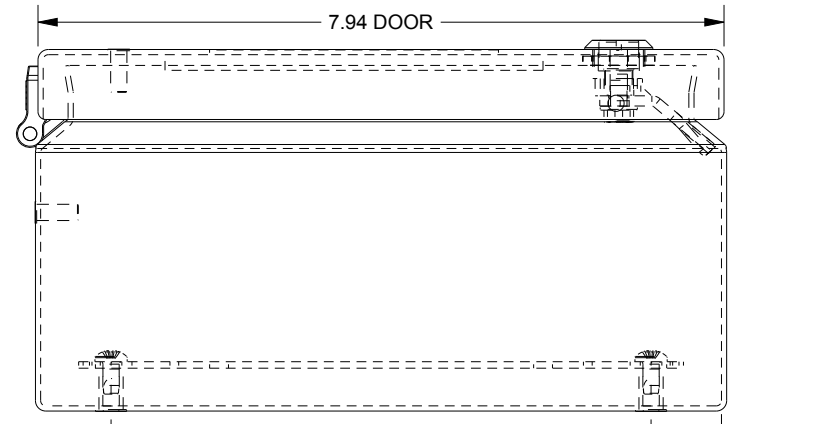

SAGINAW CONTROL & ENGINEERING

SCE-1008ELJW

TOP VIEW

LEFT SIDE VIEW

FRONT VIEW

RIGHT SIDE VIEW

EXTERNAL REAR VIEW

BOTTOM VIEW