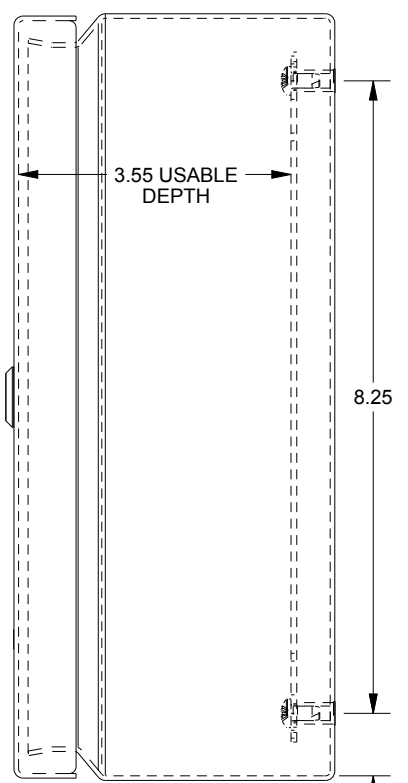

SAGINAW CONTROL & ENGINEERING

SCE-1008ELJSS6

TOP VIEW

LEFT SIDE VIEW

FRONT VIEW

RIGHT SIDE VIEW

EXTERNAL REAR VIEW

BOTTOM VIEW