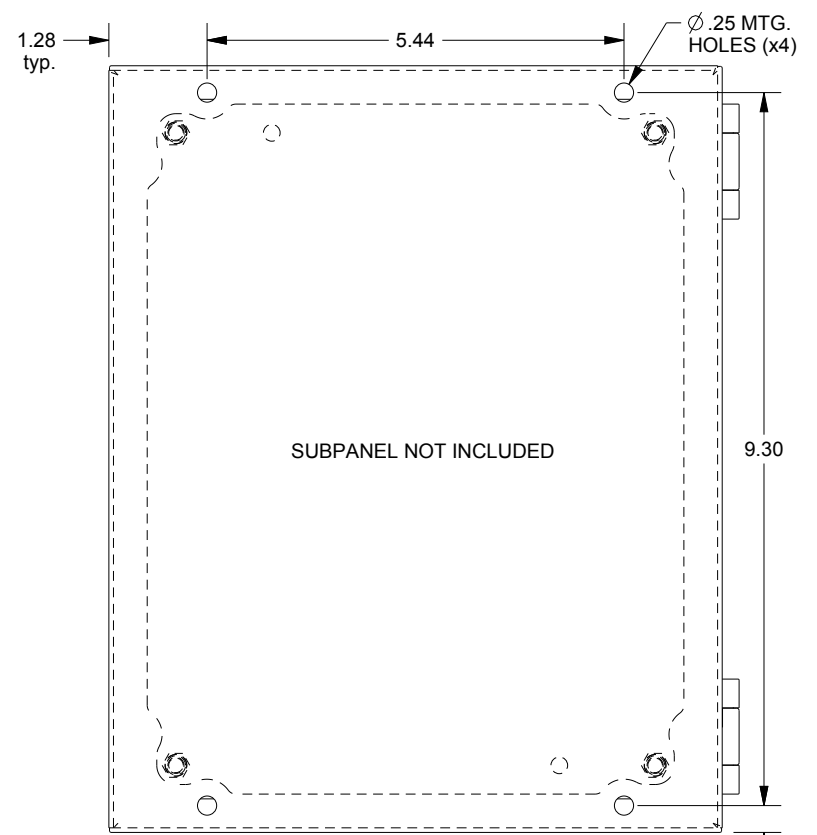

SAGINAW CONTROL & ENGINEERING

SCE-1008ELJSS6

TOP VIEW

LEFT SIDE VIEW

FRONT VIEW

RIGHT SIDE VIEW

EXTERNAL REAR VIEW

BOTTOM VIEW