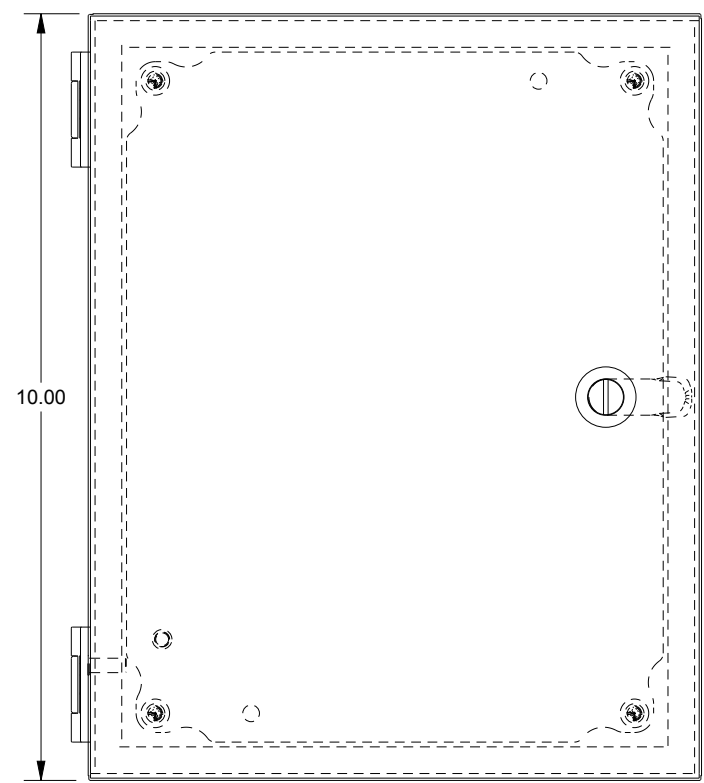

SAGINAW CONTROL & ENGINEERING

SCE-1008ELJSS6

TOP VIEW

LEFT SIDE VIEW

FRONT VIEW

RIGHT SIDE VIEW

EXTERNAL REAR VIEW

BOTTOM VIEW