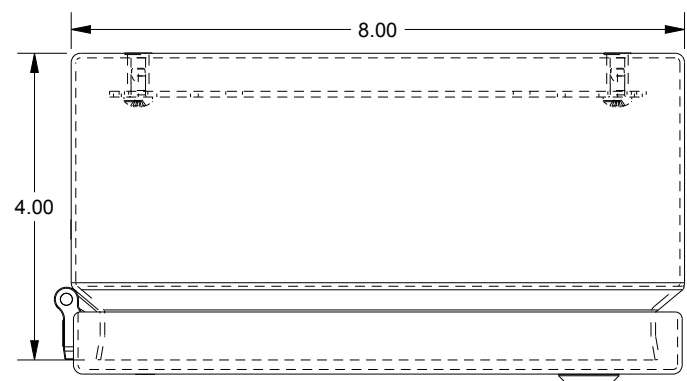

SAGINAW CONTROL & ENGINEERING

SCE-1008ELJSS6

TOP VIEW

LEFT SIDE VIEW

FRONT VIEW

RIGHT SIDE VIEW

EXTERNAL REAR VIEW

BOTTOM VIEW