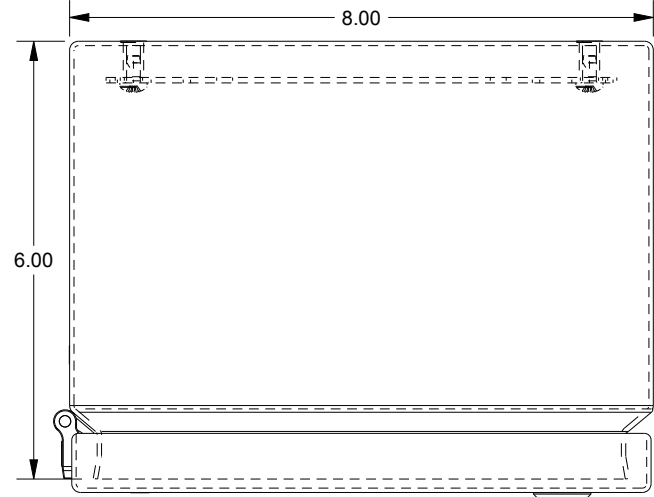

SAGINAW CONTROL & ENGINEERING

SCE-10086ELJSS6

TOP VIEW

LEFT SIDE VIEW

FRONT VIEW

RIGHT SIDE VIEW

EXTERNAL REAR VIEW

BOTTOM VIEW

.82 I.D.

.35 typ.