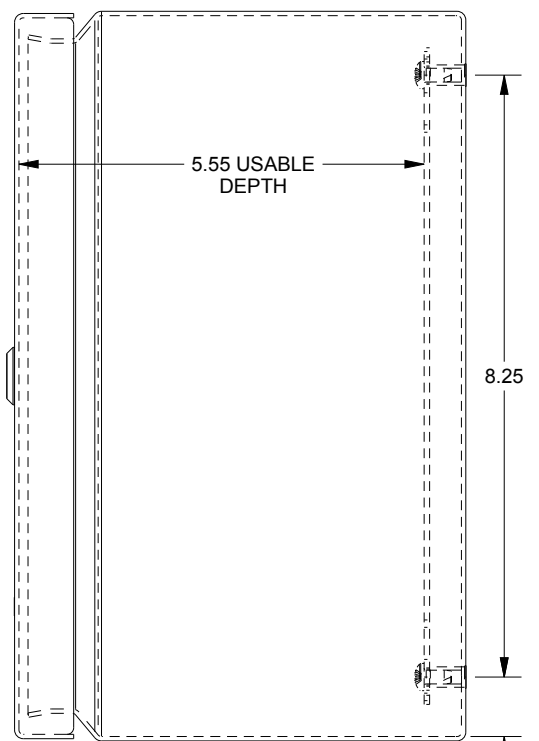

SAGINAW CONTROL & ENGINEERING

SCE-10086ELJSS6

TOP VIEW

LEFT SIDE VIEW

FRONT VIEW

RIGHT SIDE VIEW

EXTERNAL REAR VIEW

BOTTOM VIEW

.82 I.D.

.35 typ.