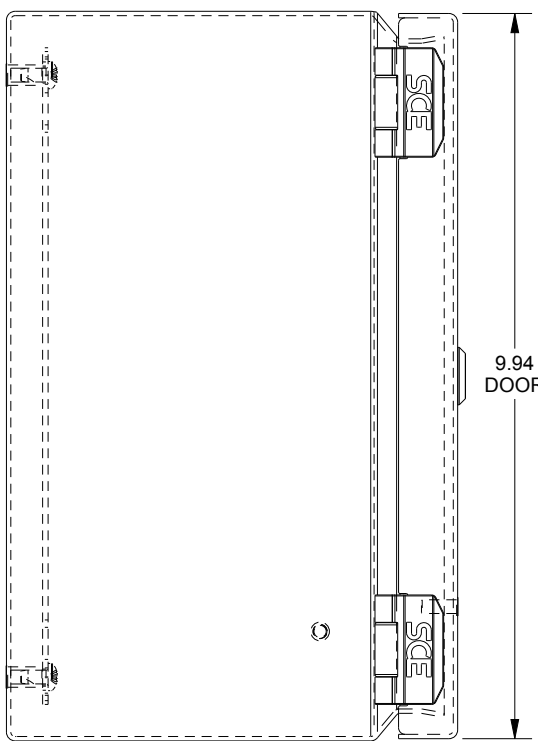

SAGINAW CONTROL & ENGINEERING

SCE-10086ELJSS6

TOP VIEW

LEFT SIDE VIEW

FRONT VIEW

RIGHT SIDE VIEW

EXTERNAL REAR VIEW

BOTTOM VIEW

.82 I.D.

.35 typ.