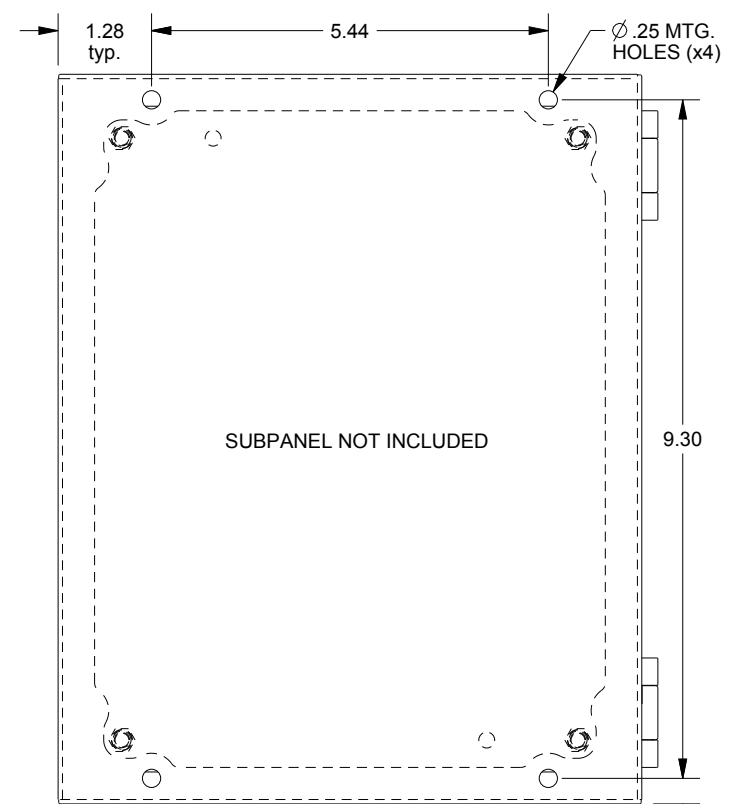

SAGINAW CONTROL & ENGINEERING

SCE-10086ELJSS6

TOP VIEW

LEFT SIDE VIEW

FRONT VIEW

RIGHT SIDE VIEW

EXTERNAL REAR VIEW

BOTTOM VIEW

.82 I.D.

.35 typ.