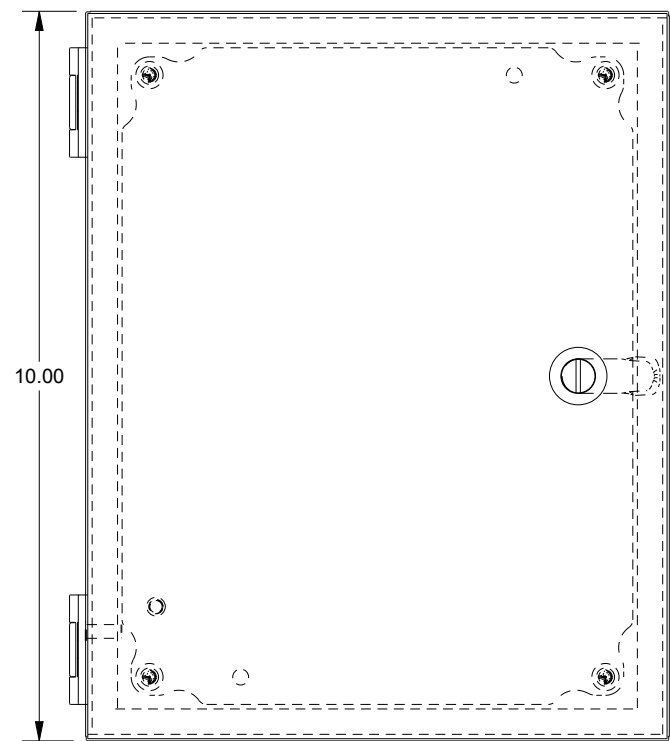

SAGINAW CONTROL & ENGINEERING

SCE-10086ELJSS6

TOP VIEW

LEFT SIDE VIEW

FRONT VIEW

RIGHT SIDE VIEW

EXTERNAL REAR VIEW

BOTTOM VIEW

.82 I.D.

.35 typ.