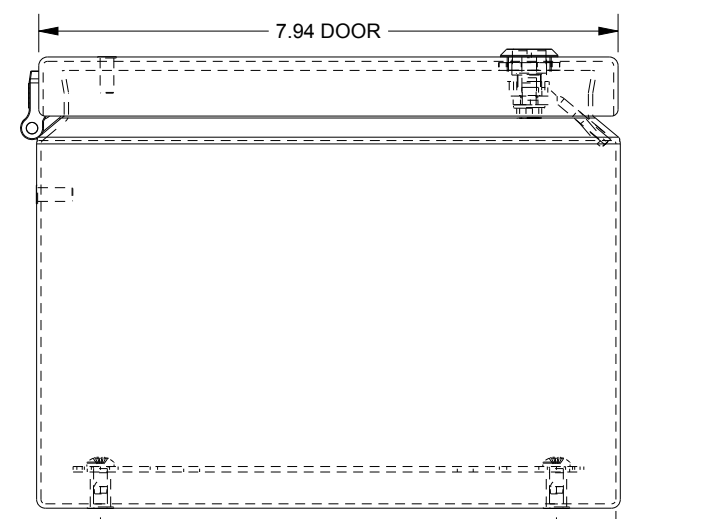

SAGINAW CONTROL & ENGINEERING

SCE-10086ELJSS6

TOP VIEW

LEFT SIDE VIEW

FRONT VIEW

RIGHT SIDE VIEW

EXTERNAL REAR VIEW

BOTTOM VIEW