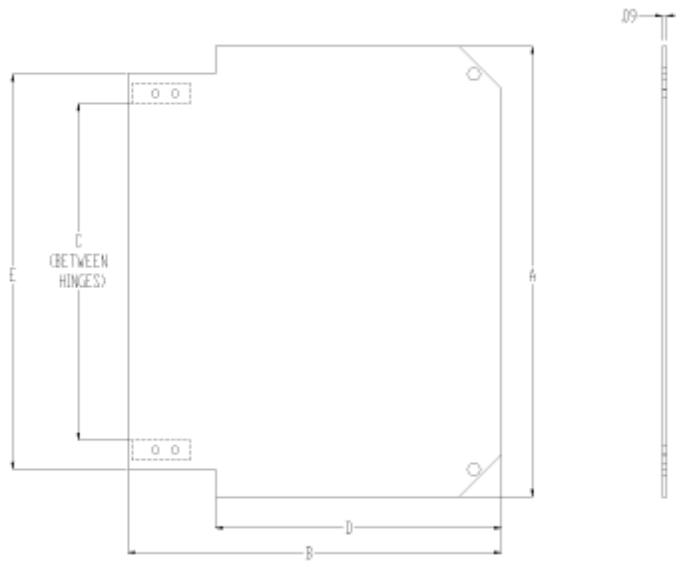

## Features

- Hinged aluminum panel installed on corner sliders allowing adjustable depth setting
- Can be installed hinged either right or left swing
- Field installed with no drilling required
- Mounting Hardware Included
- Material thickness 0.09"