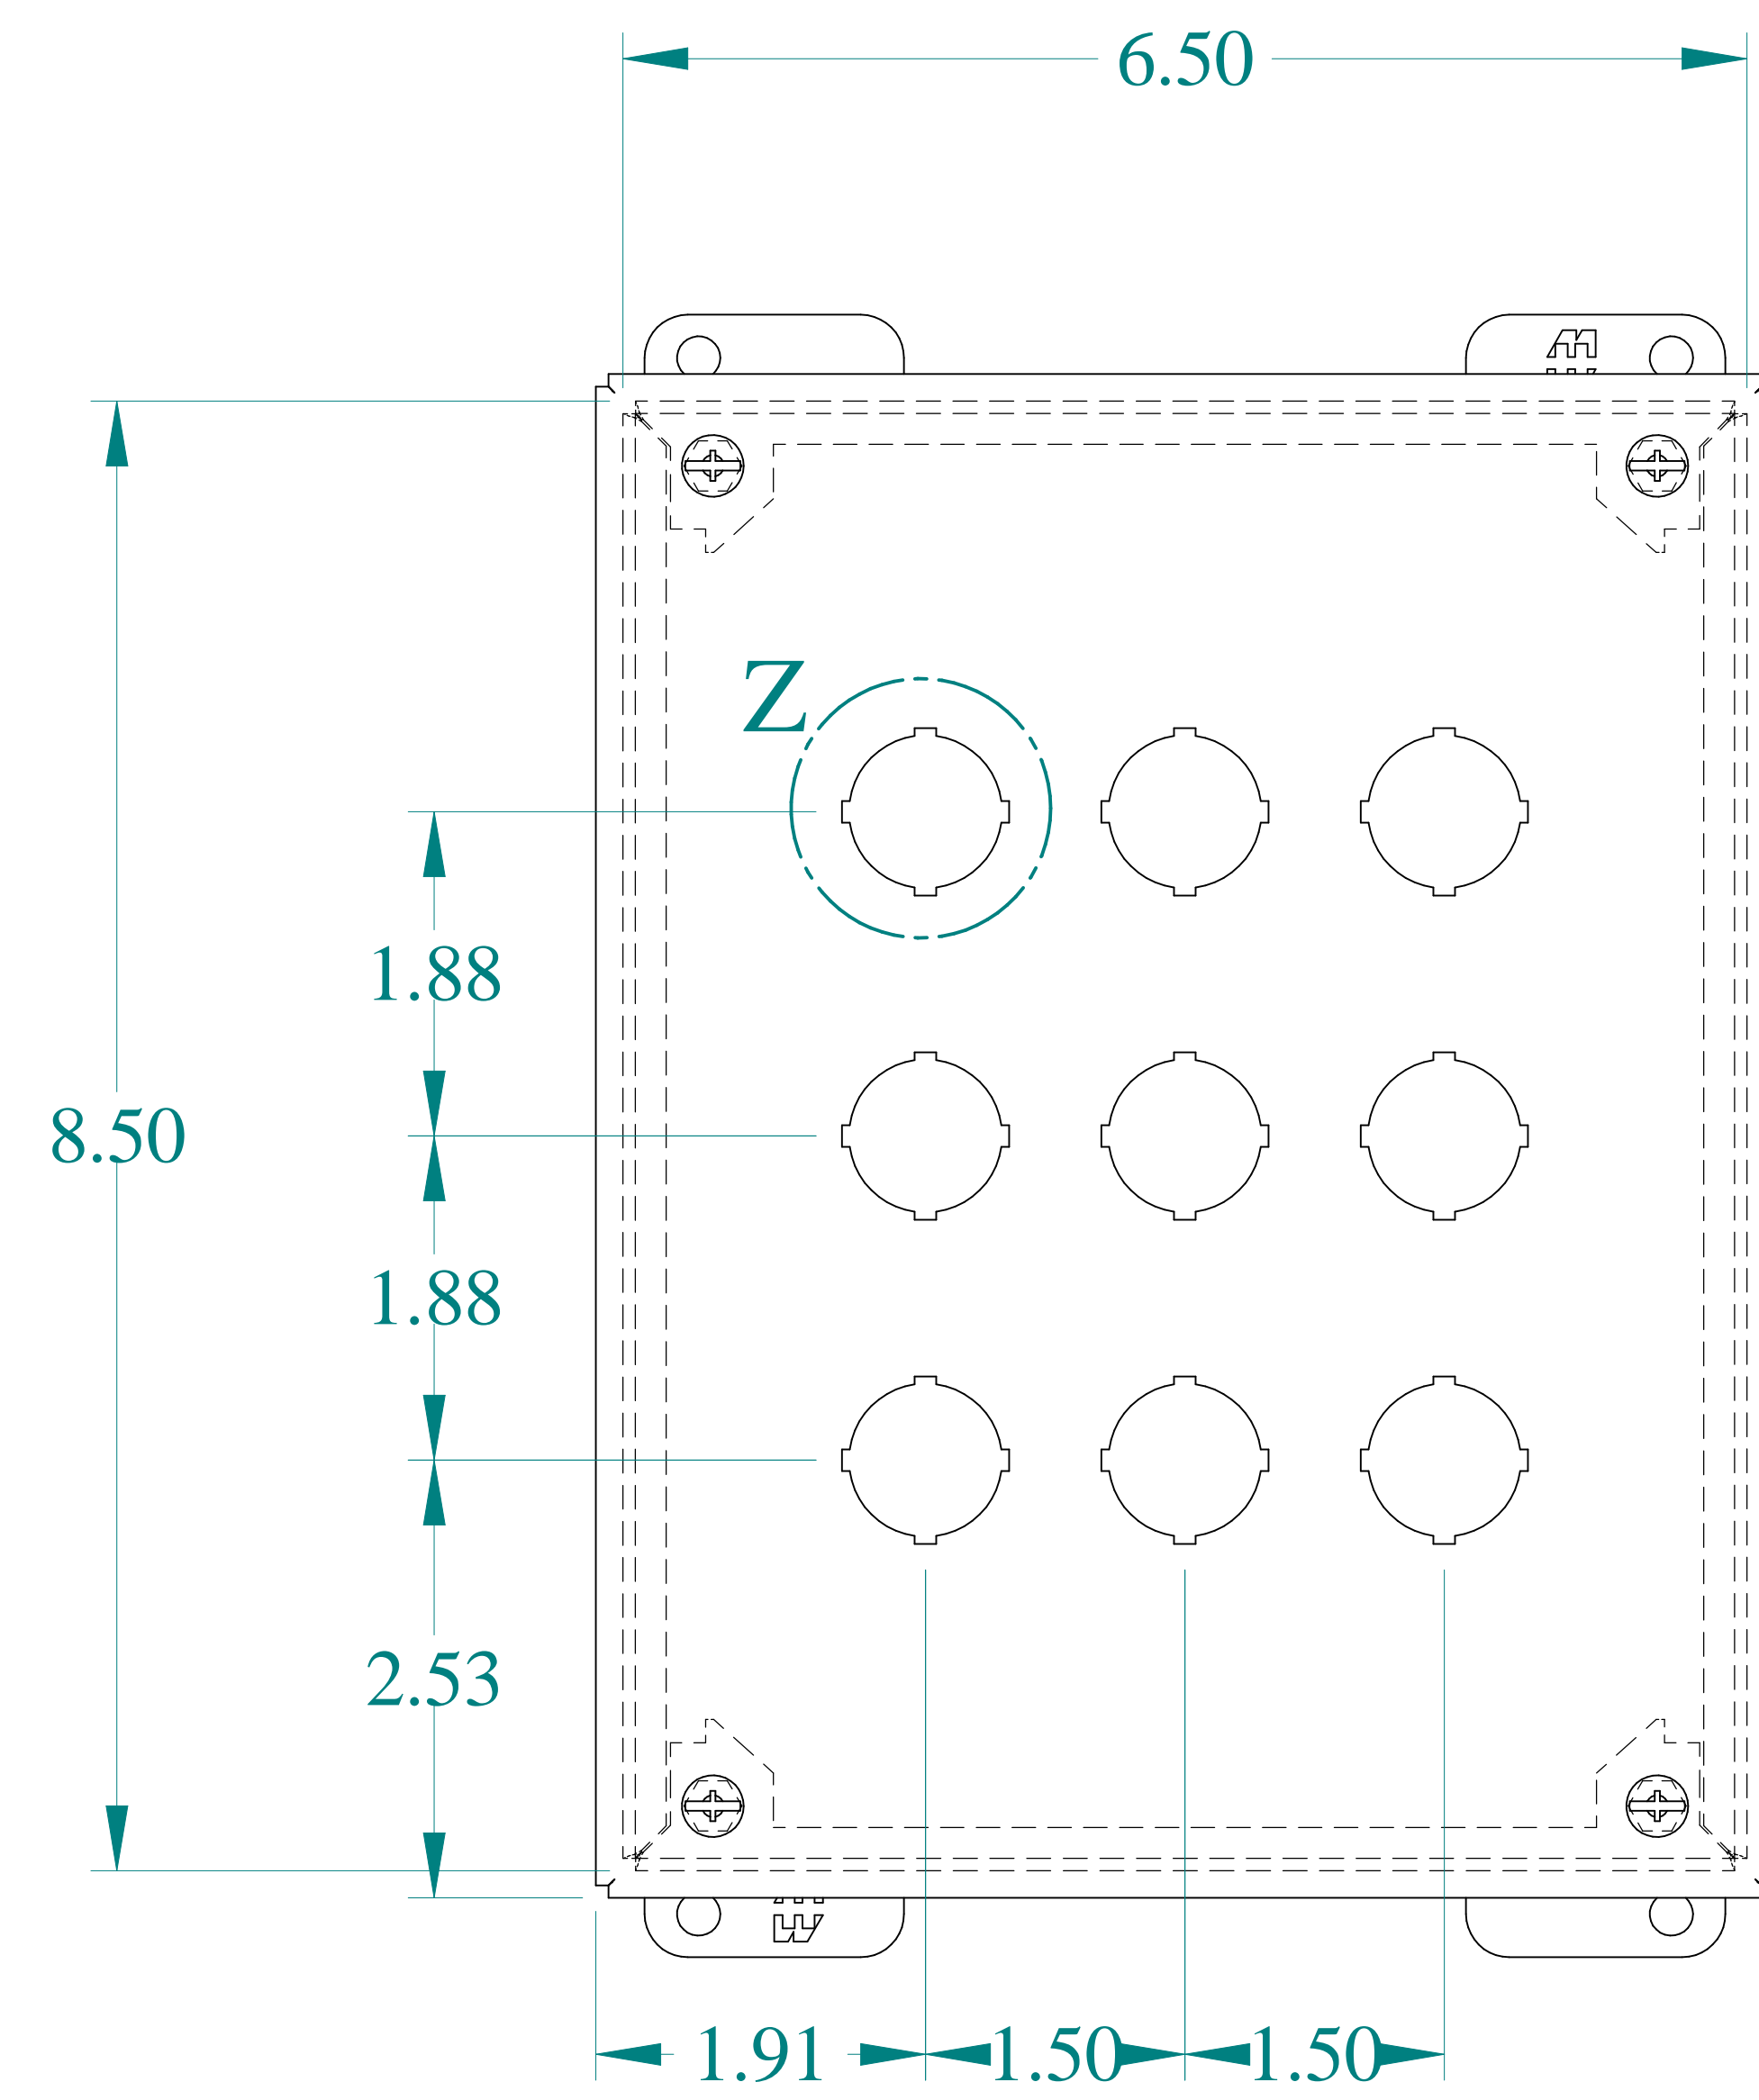

TOP VIEW

DETAIL Z
TYP

ISOMETRIC VIEWS

SIDE VIEW

FRONT VIEW

SIDE VIEW

BACK VIEW

BOTTOM VIEW

Data subject to change without notice.

Part # : MPB9LG

Date : Apr. 30, 2020

Link: www.hamfmg.com/MPB9LG