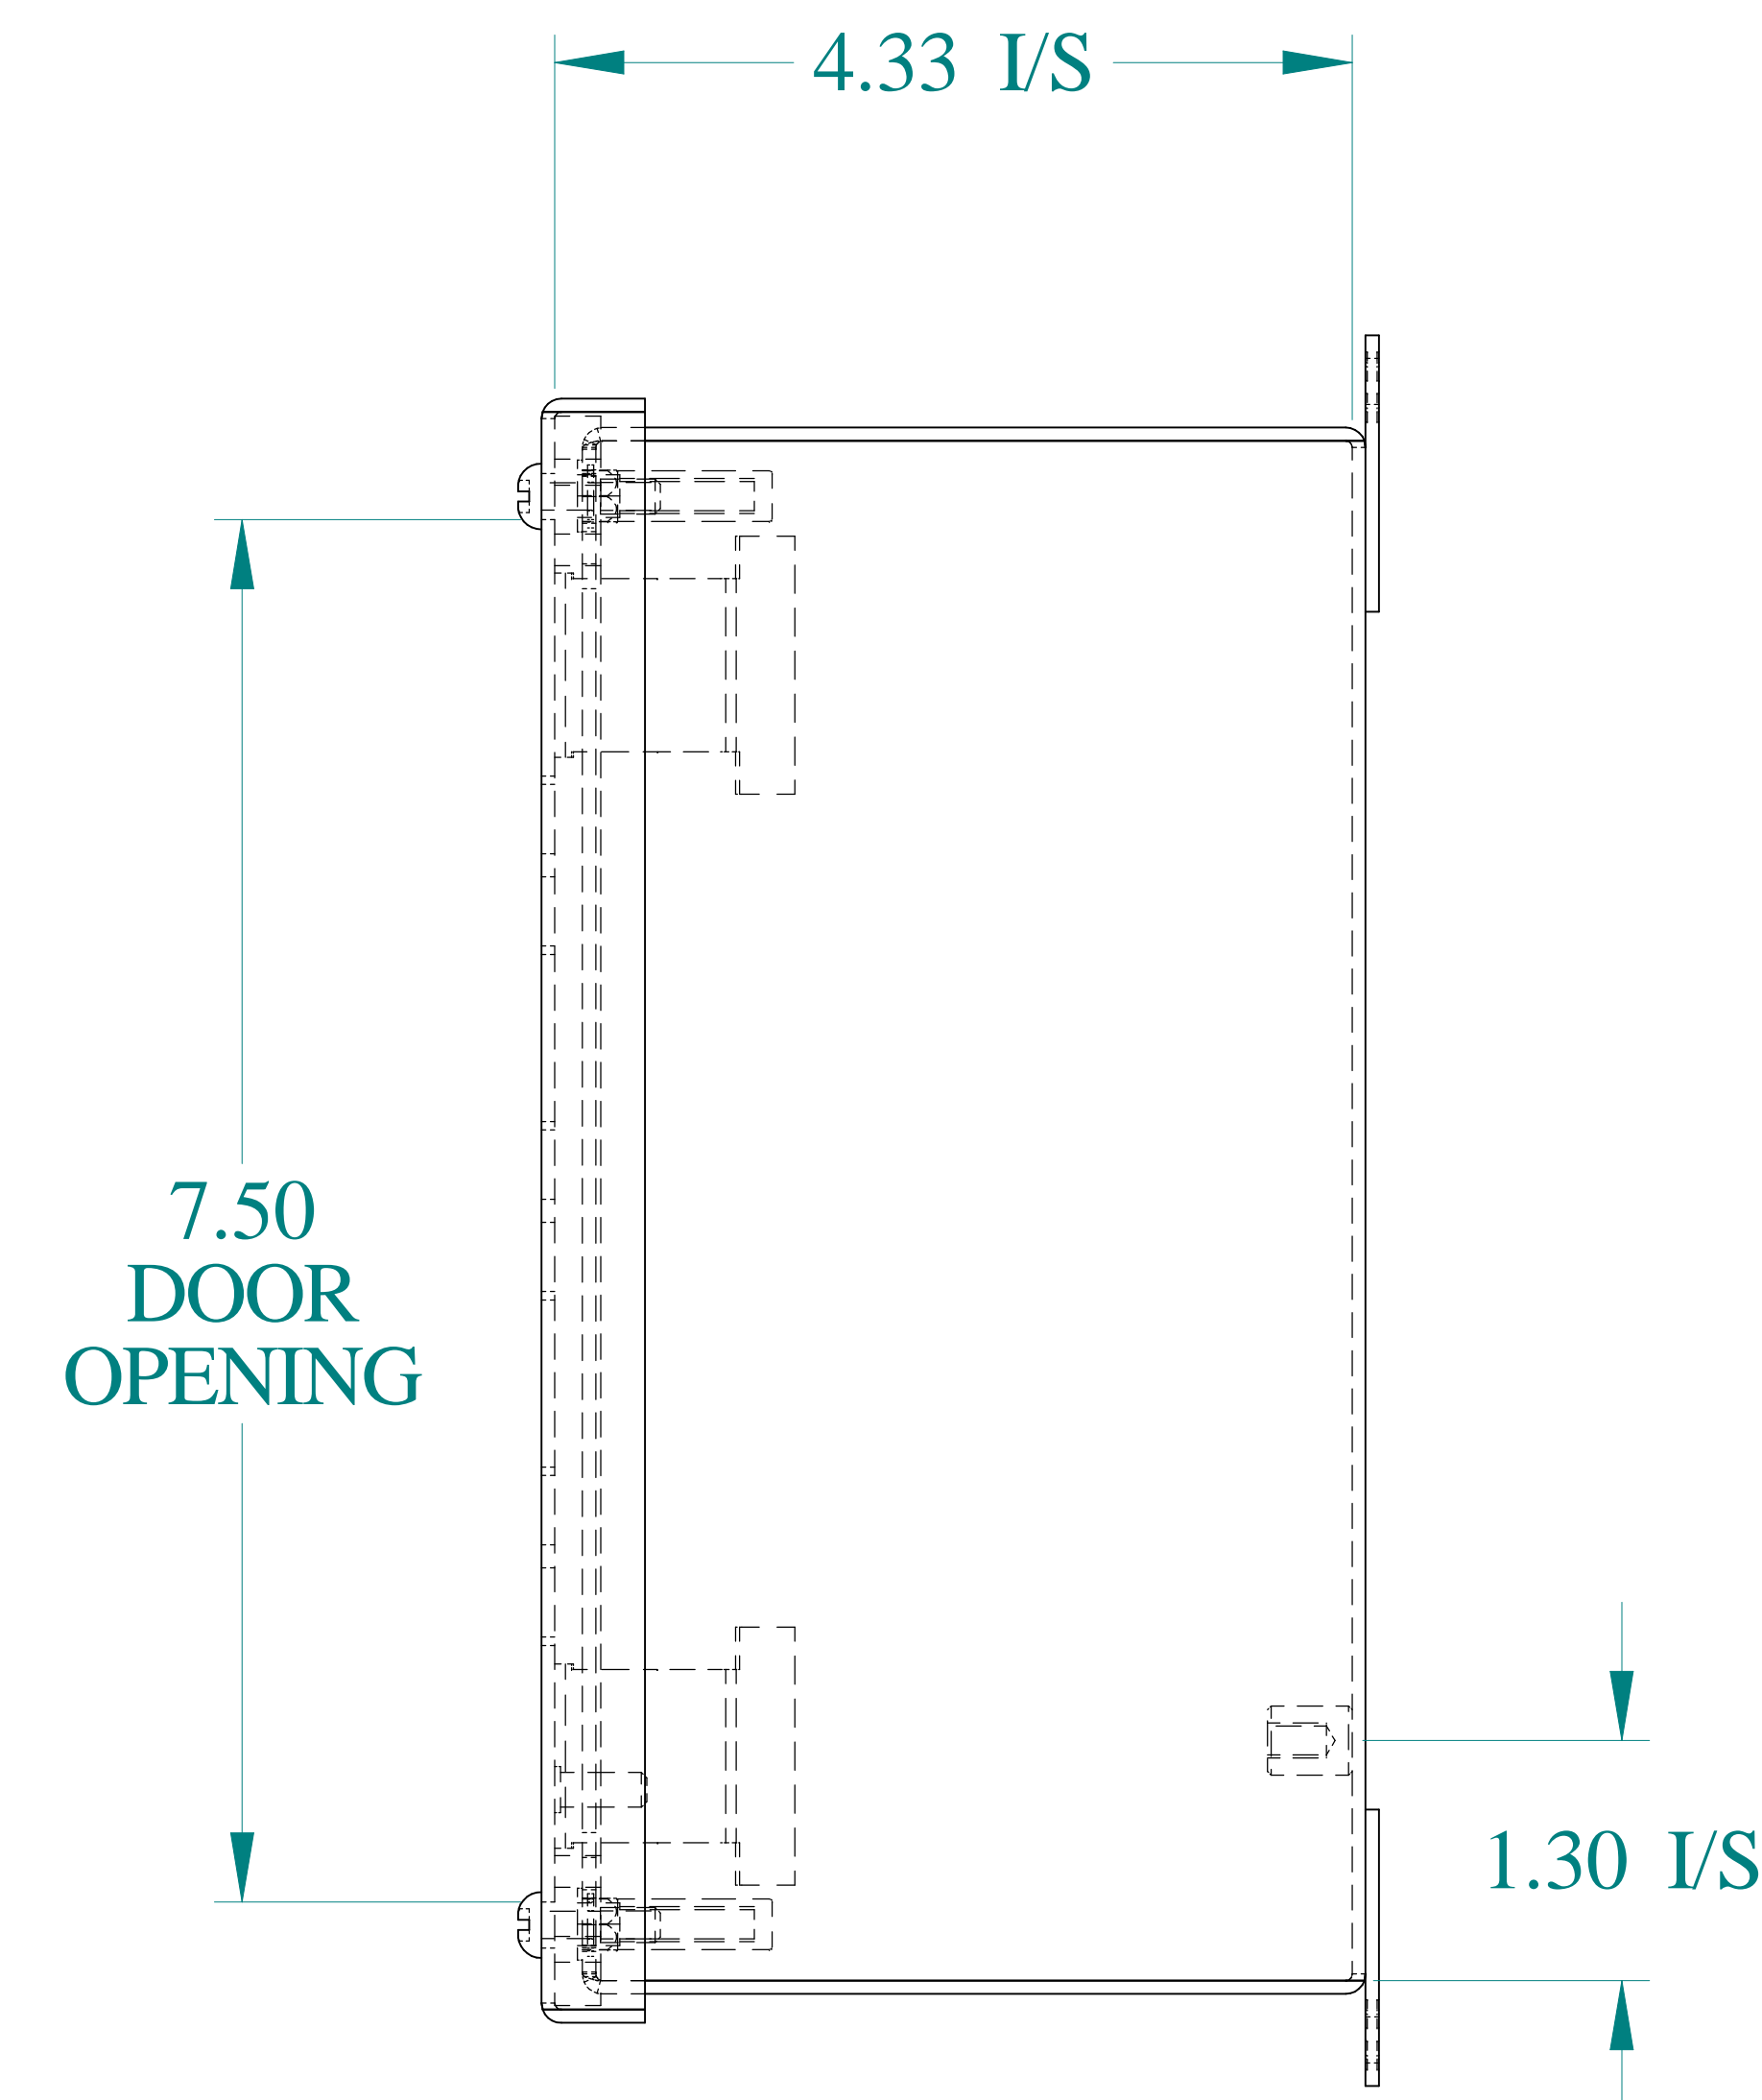

TOP VIEW

DETAIL Z
TYP

ISOMETRIC VIEWS

SIDE VIEW

FRONT VIEW

SIDE VIEW

BACK VIEW

BOTTOM VIEW

Data subject to change without notice.

Part # : MPB9LG

Date : Apr. 30, 2020

Link: www.hamfmg.com/MPB9LG