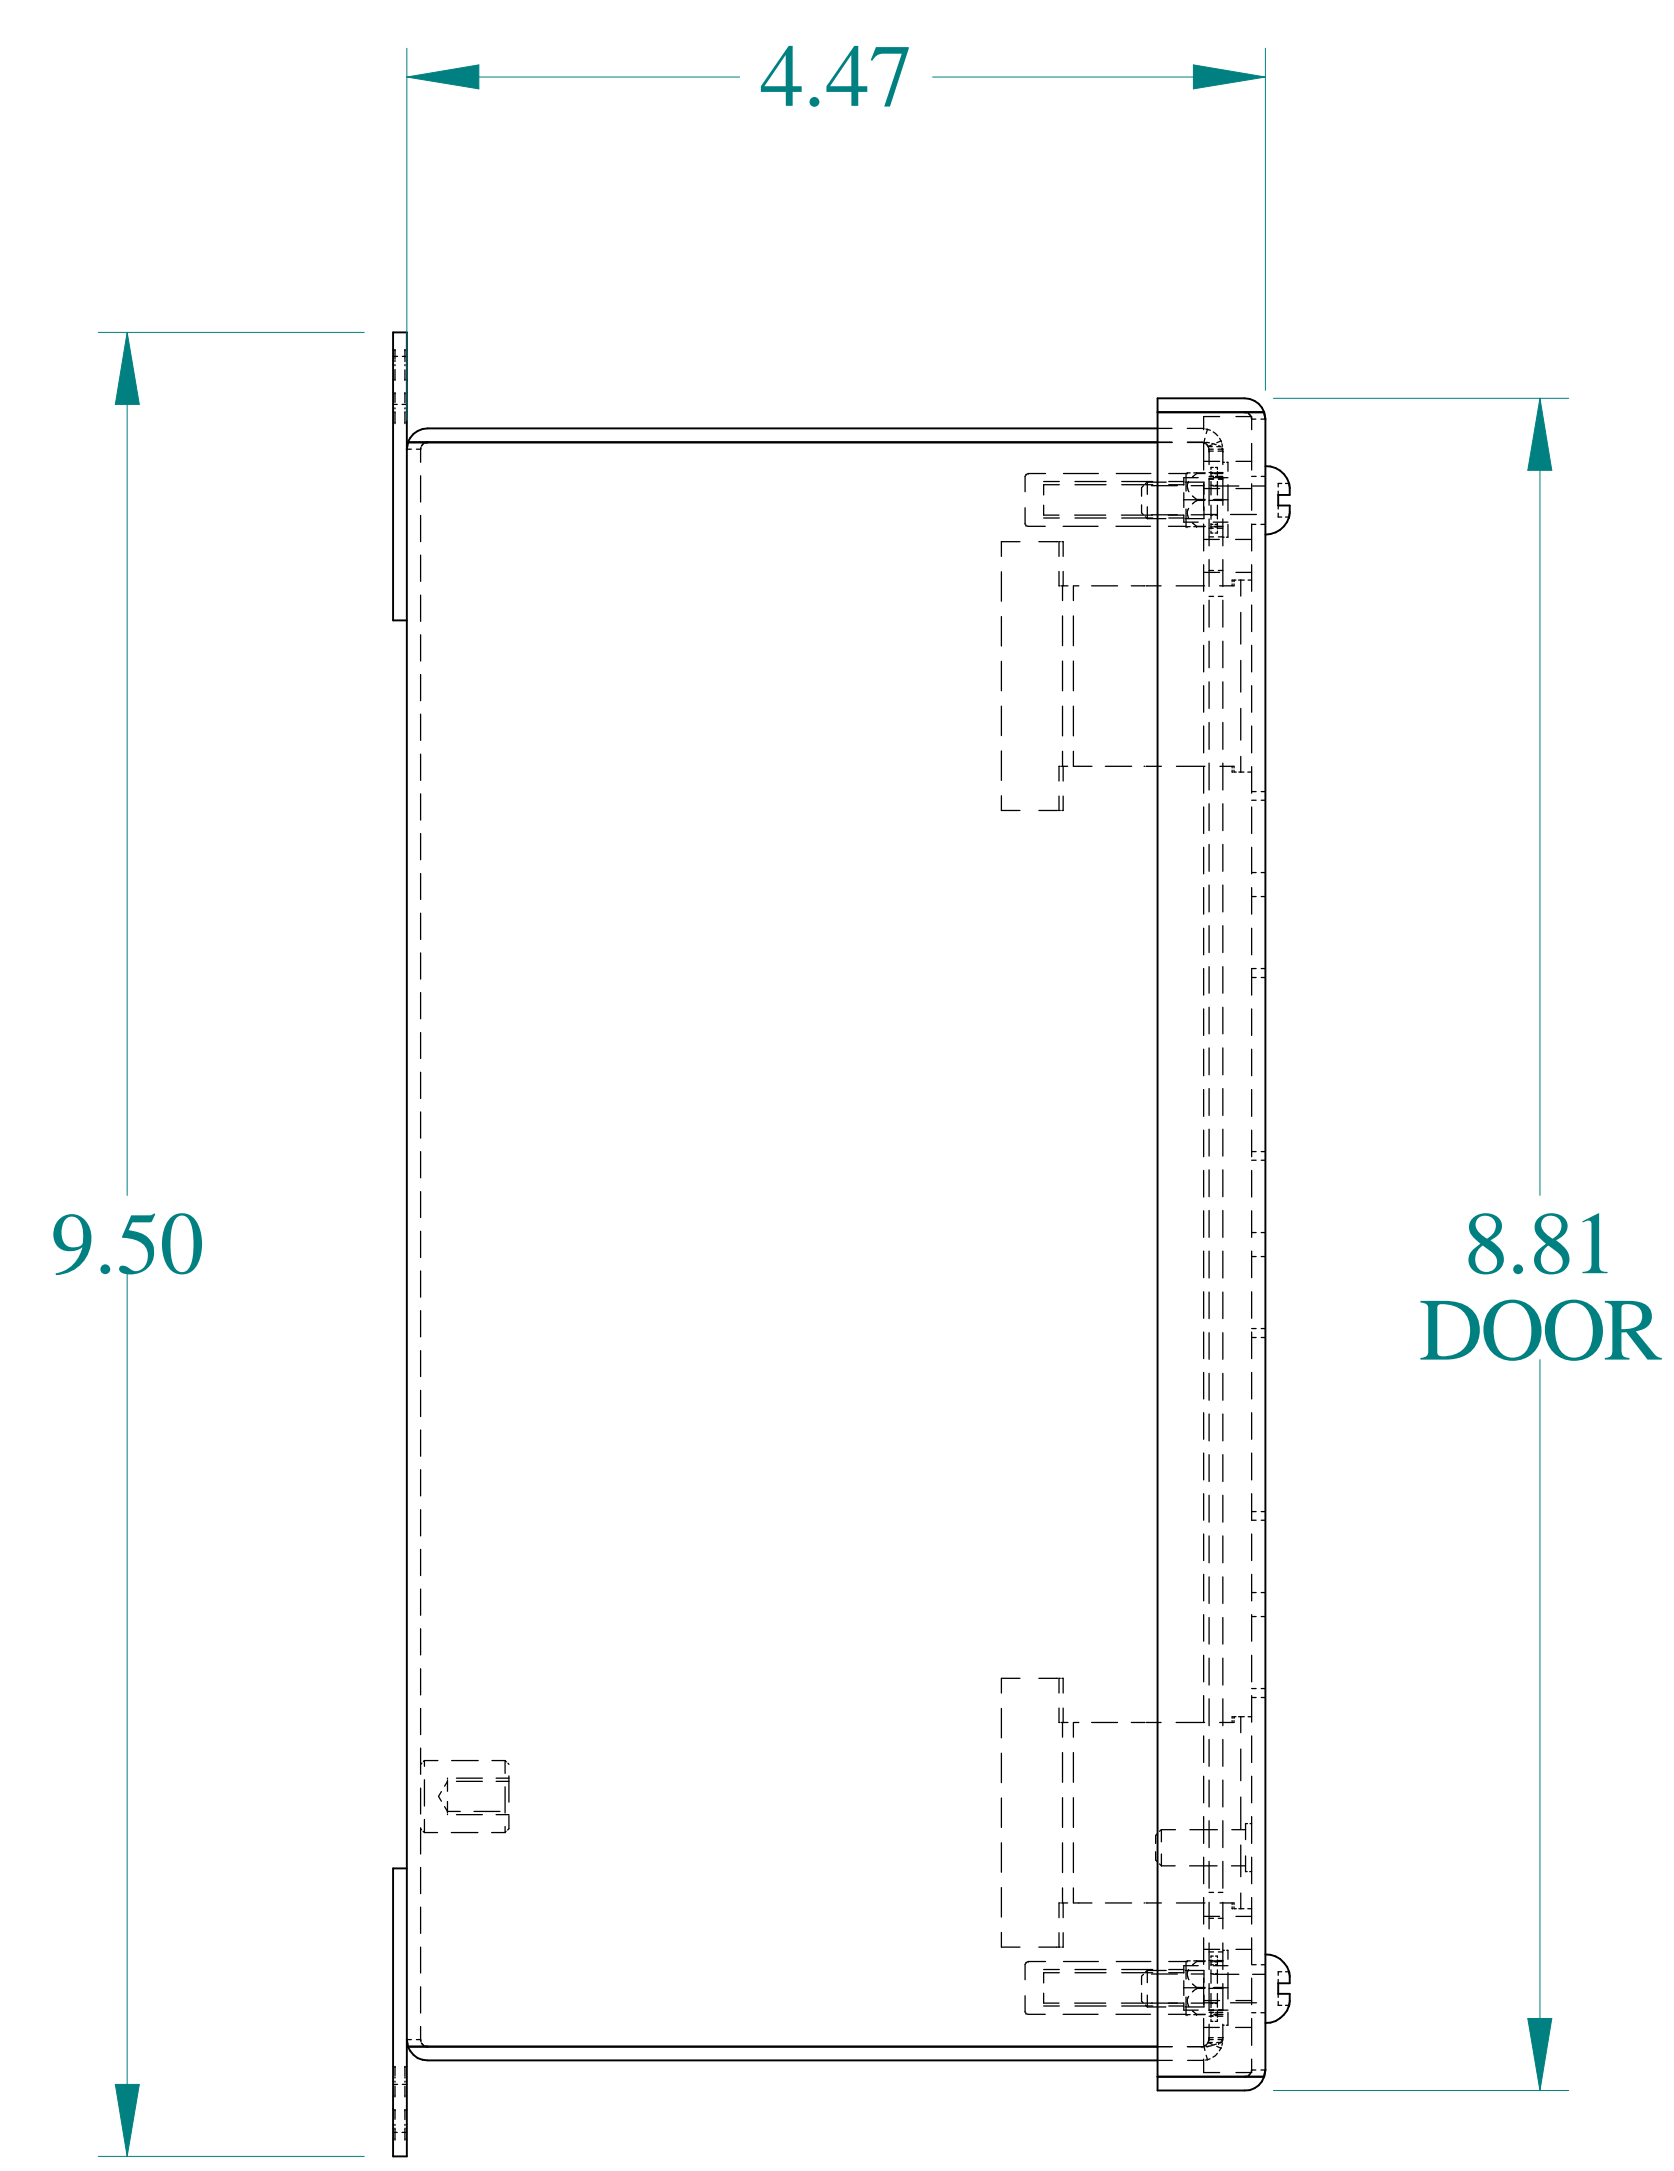

TOP VIEW

DETAIL Z
TYP

ISOMETRIC VIEWS

SIDE VIEW

FRONT VIEW

SIDE VIEW

BACK VIEW

BOTTOM VIEW

Data subject to change without notice.

Part # : MPB9LG

Date : Apr. 30, 2020

Link: www.hamfmg.com/MPB9LG