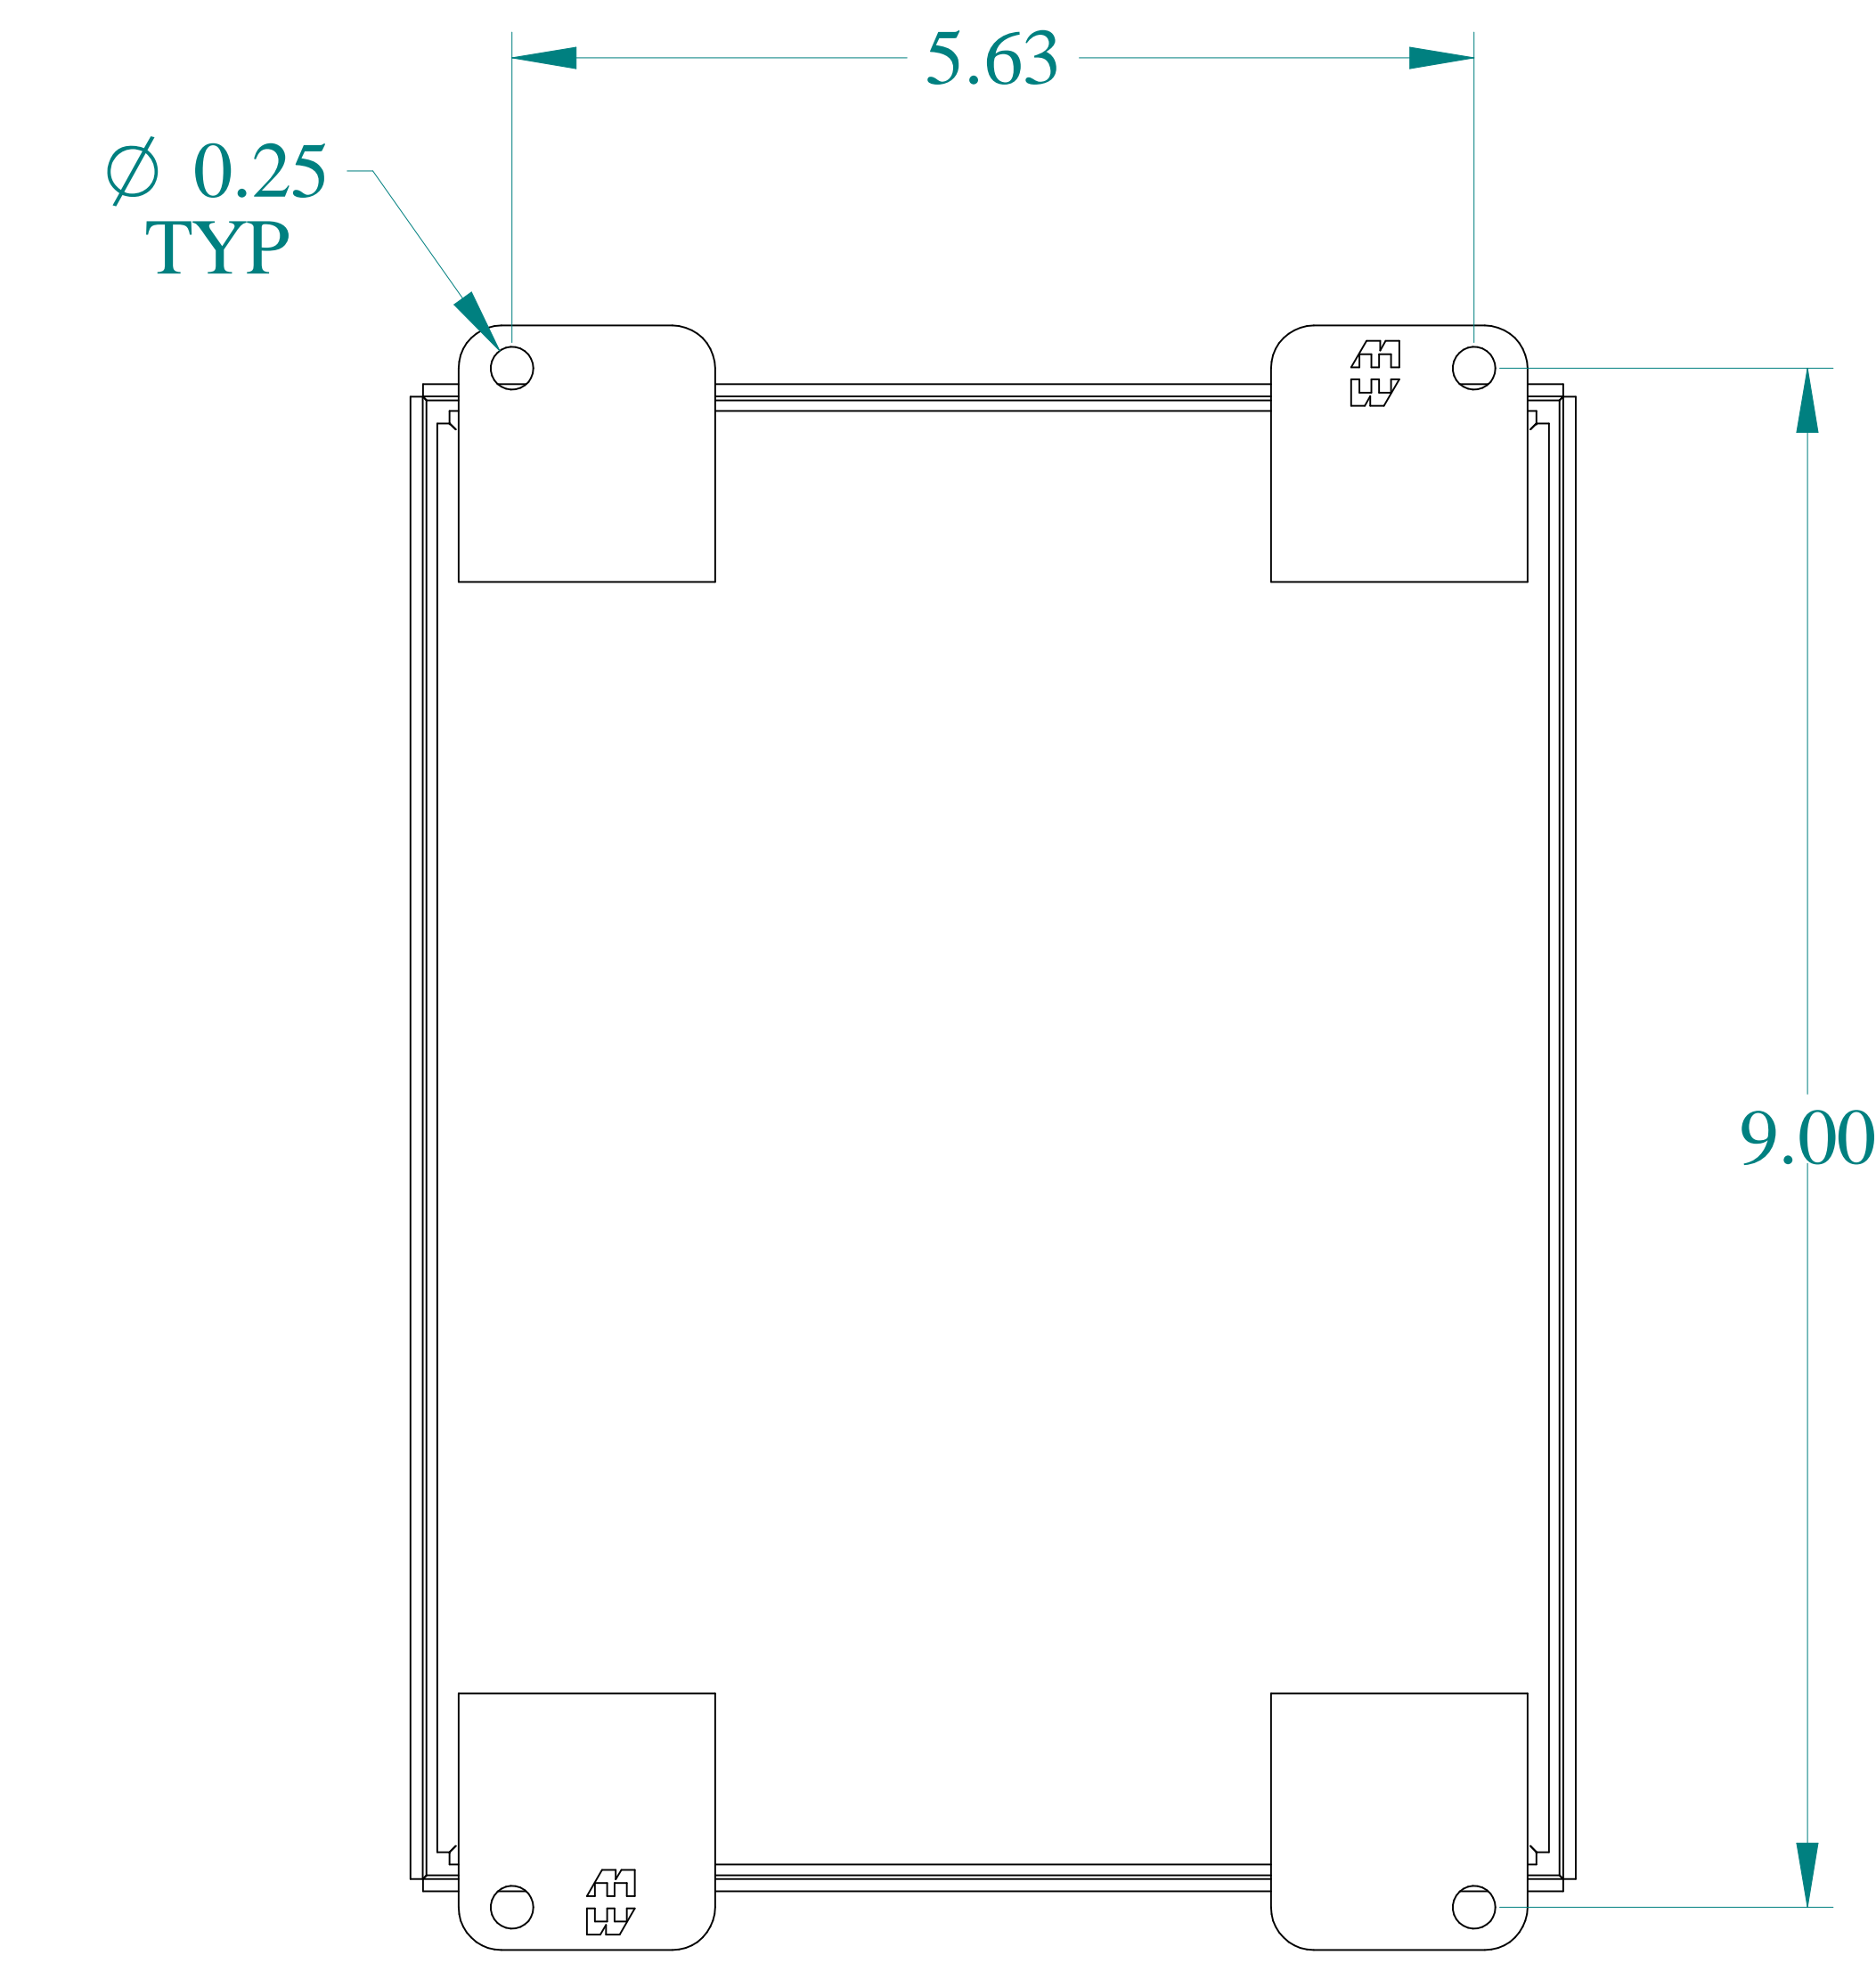

TOP VIEW

DETAIL Z
TYP

ISOMETRIC VIEWS

SIDE VIEW

FRONT VIEW

SIDE VIEW

BACK VIEW

BOTTOM VIEW

Data subject to change without notice.

Part # : MPB9LG

Date : Apr. 30, 2020

Link: www.hamfmg.com/MPB9LG