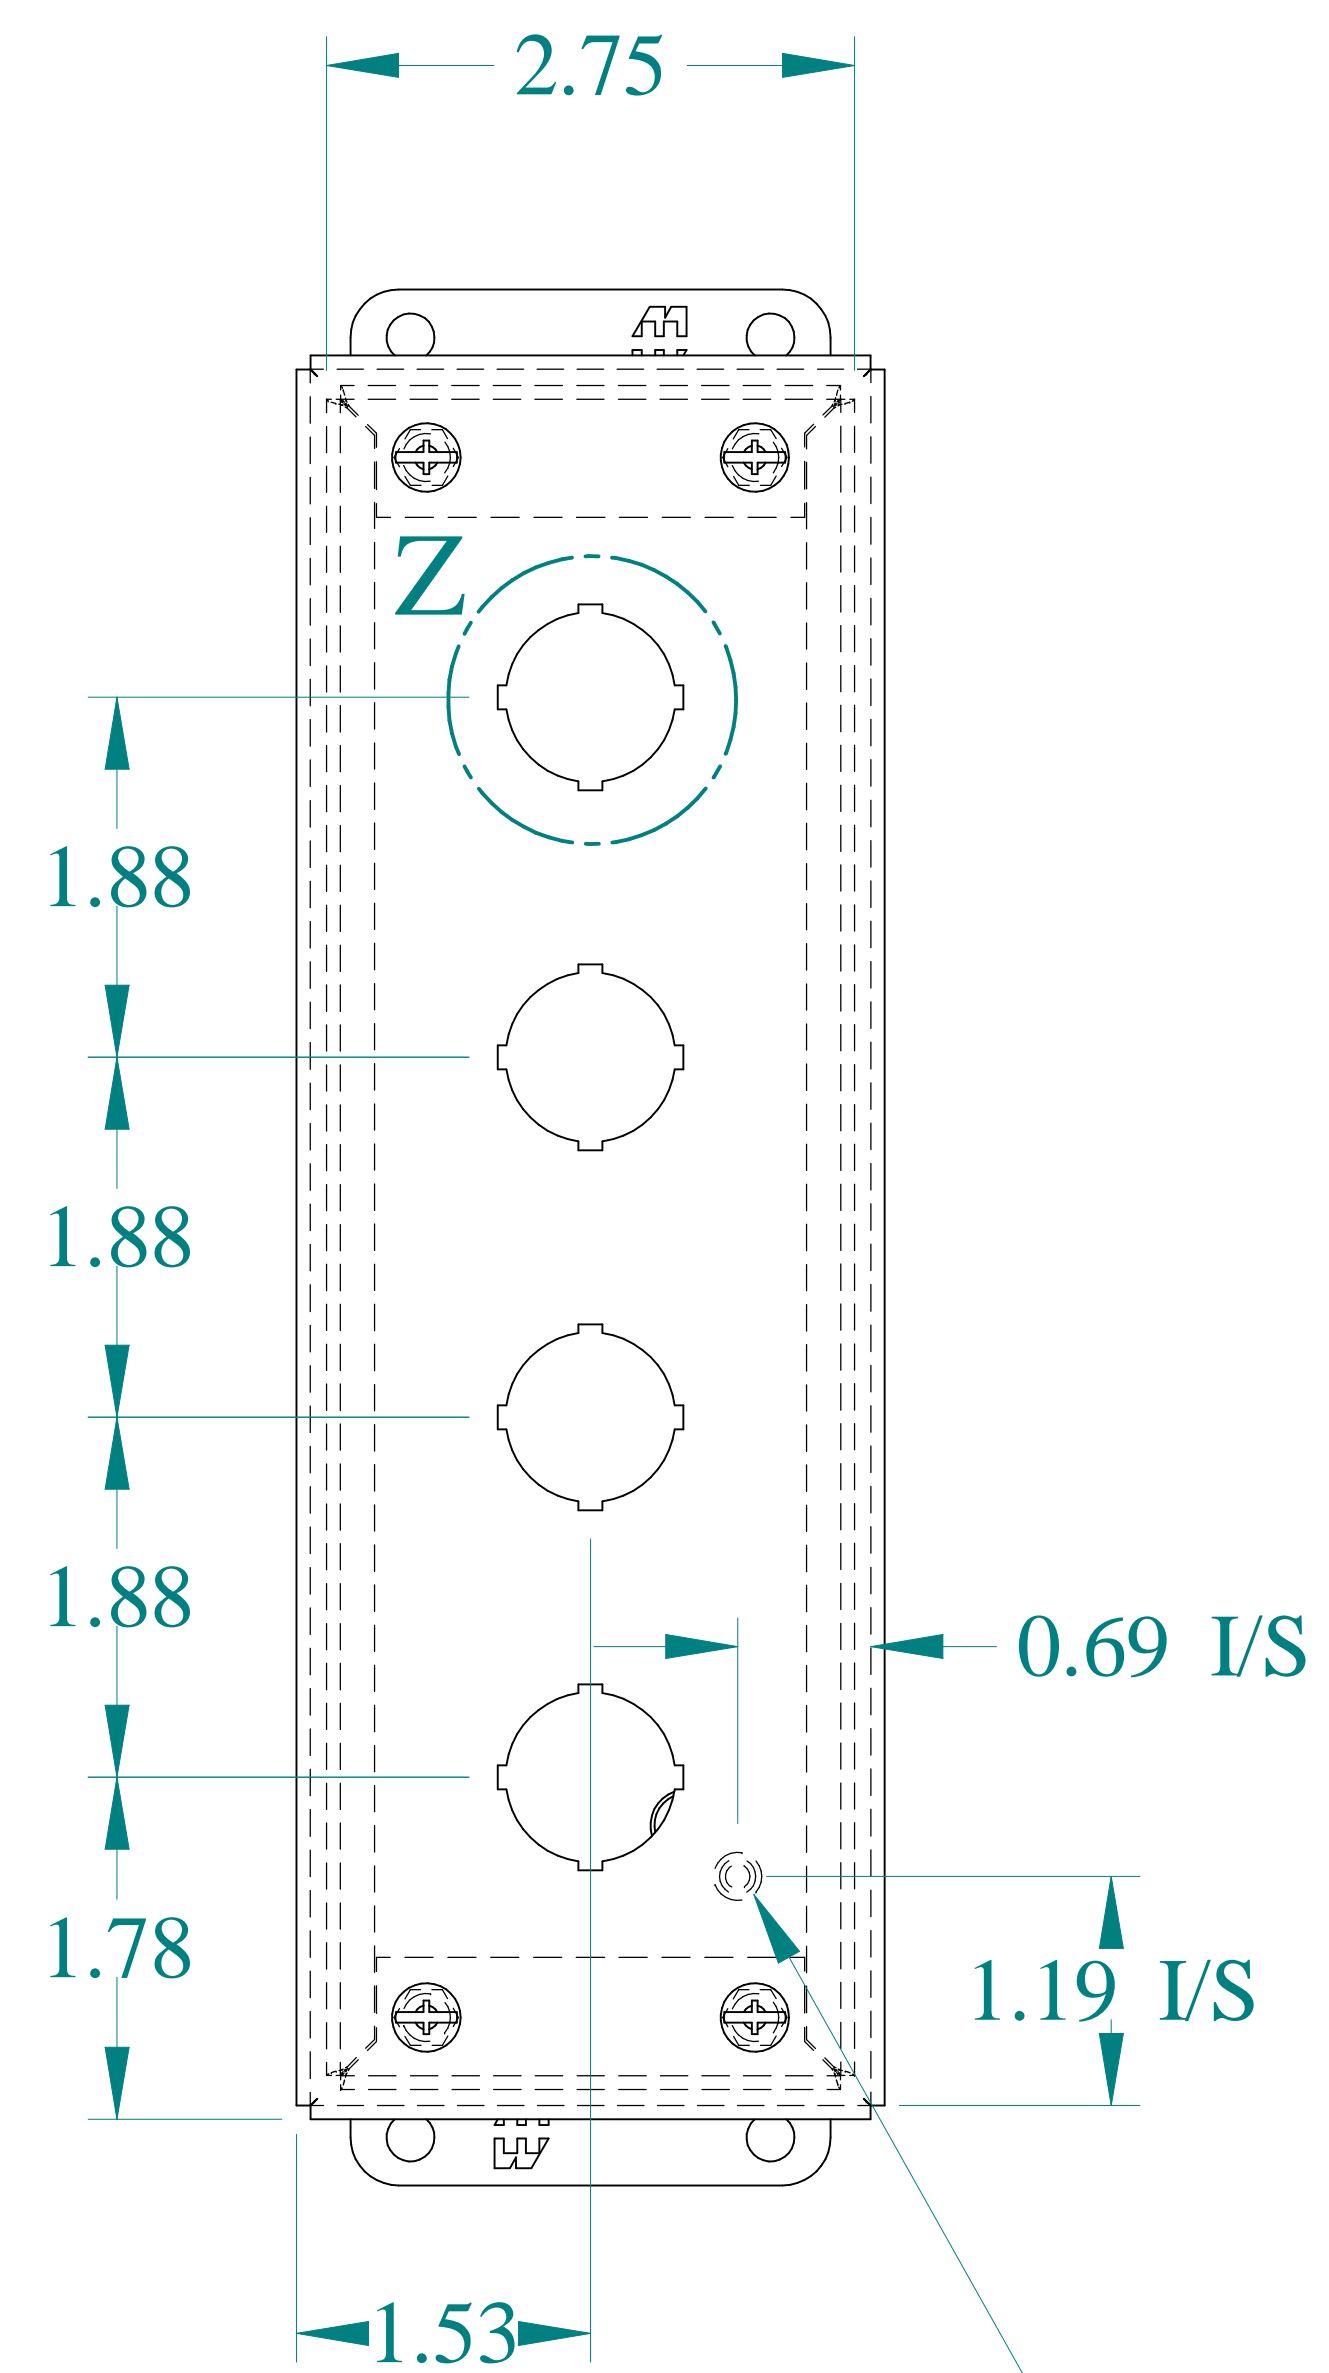

TOP VIEW

DETAIL Z
TYP

ISOMETRIC VIEWS

SIDE VIEW

FRONT VIEW

GROUND STUD
DOOR

SIDE VIEW

BACK VIEW

BOTTOM VIEW

GROUND STUD
BODY

Data subject to change without notice.

Part # : MPB4LG

Date : Apr. 30, 2020

Link: www.hammg.com/MPB4LG