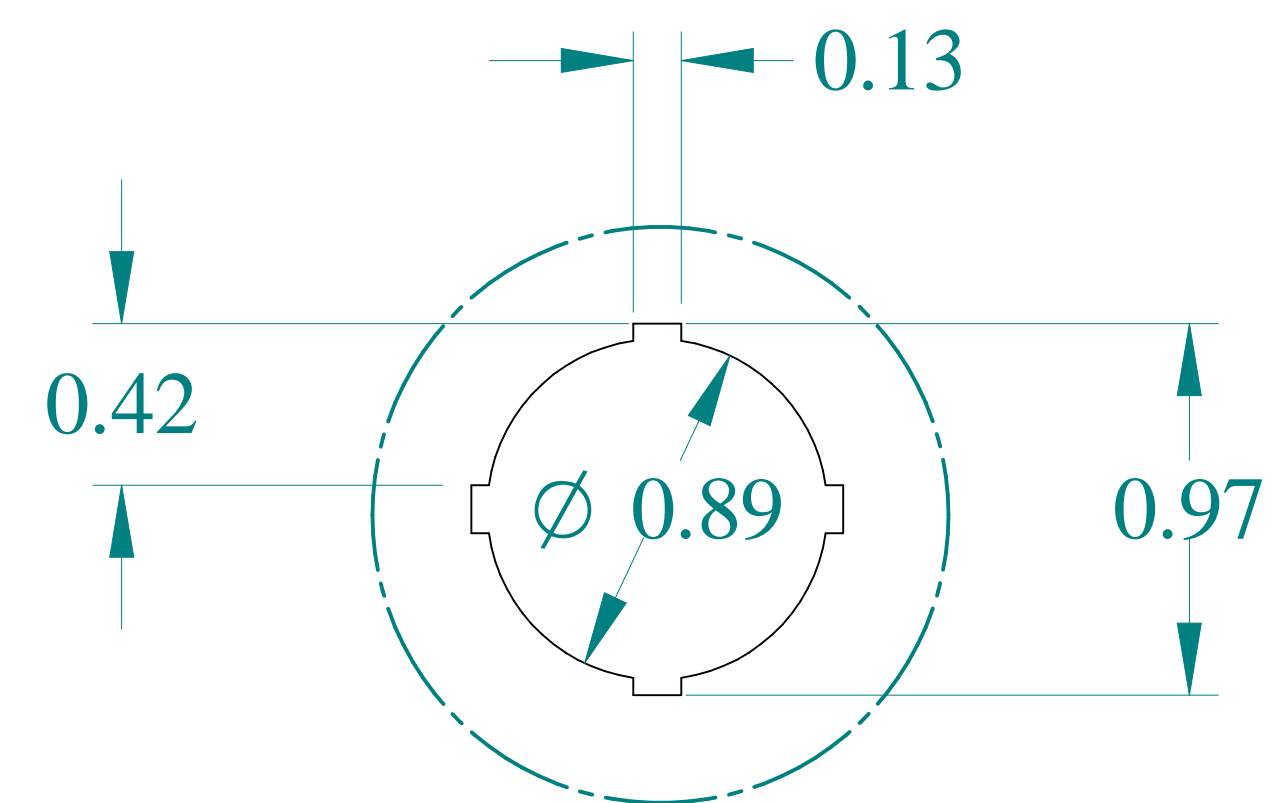

TOP VIEW

DETAIL Z
TYP

ISOMETRIC VIEWS

SIDE VIEW

FRONT VIEW

GROUND STUD
DOOR

SIDE VIEW

BACK VIEW

BOTTOM VIEW

GROUND STUD
BODY

Data subject to change without notice.

Part # : MPB4LG

Date : Apr. 30, 2020

Link: www.hammg.com/MPB4LG