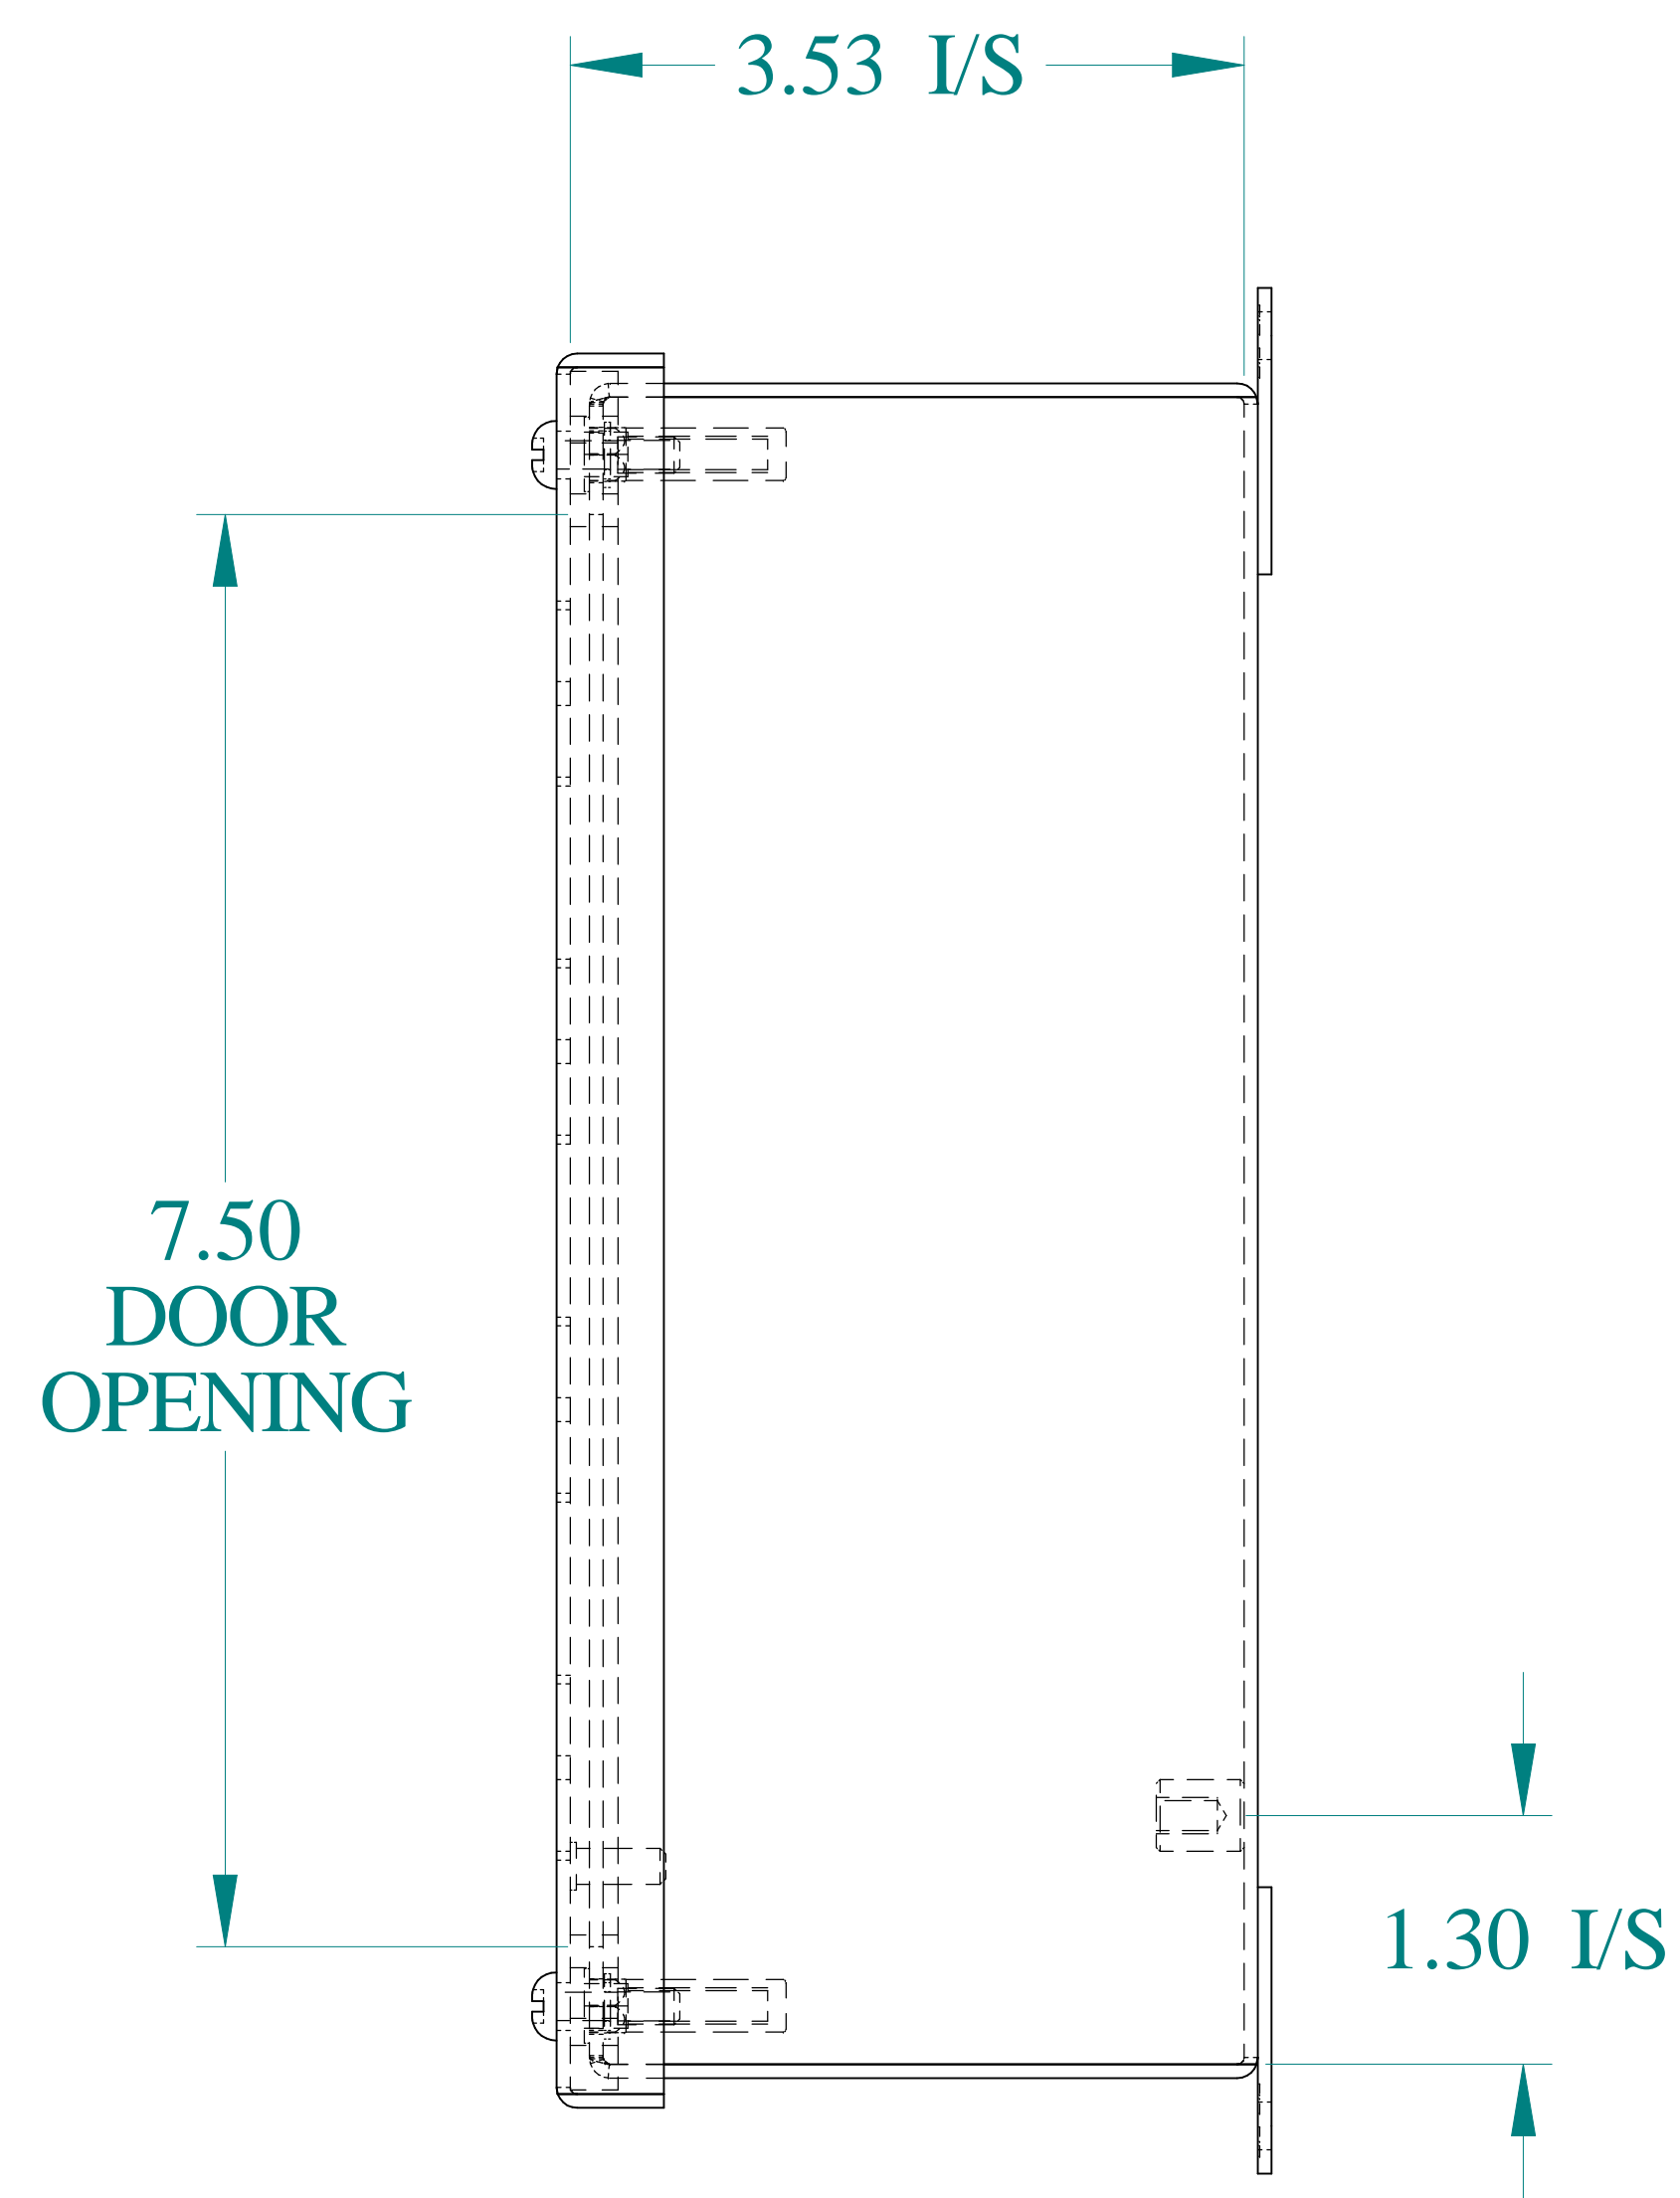

TOP VIEW

DETAIL Z
TYP

ISOMETRIC VIEWS

SIDE VIEW

FRONT VIEW

GROUND STUD
DOOR

SIDE VIEW

BACK VIEW

BOTTOM VIEW

GROUND STUD
BODY

Data subject to change without notice.

Part # : MPB4LG

Date : Apr. 30, 2020

Link: www.hammg.com/MPB4LG