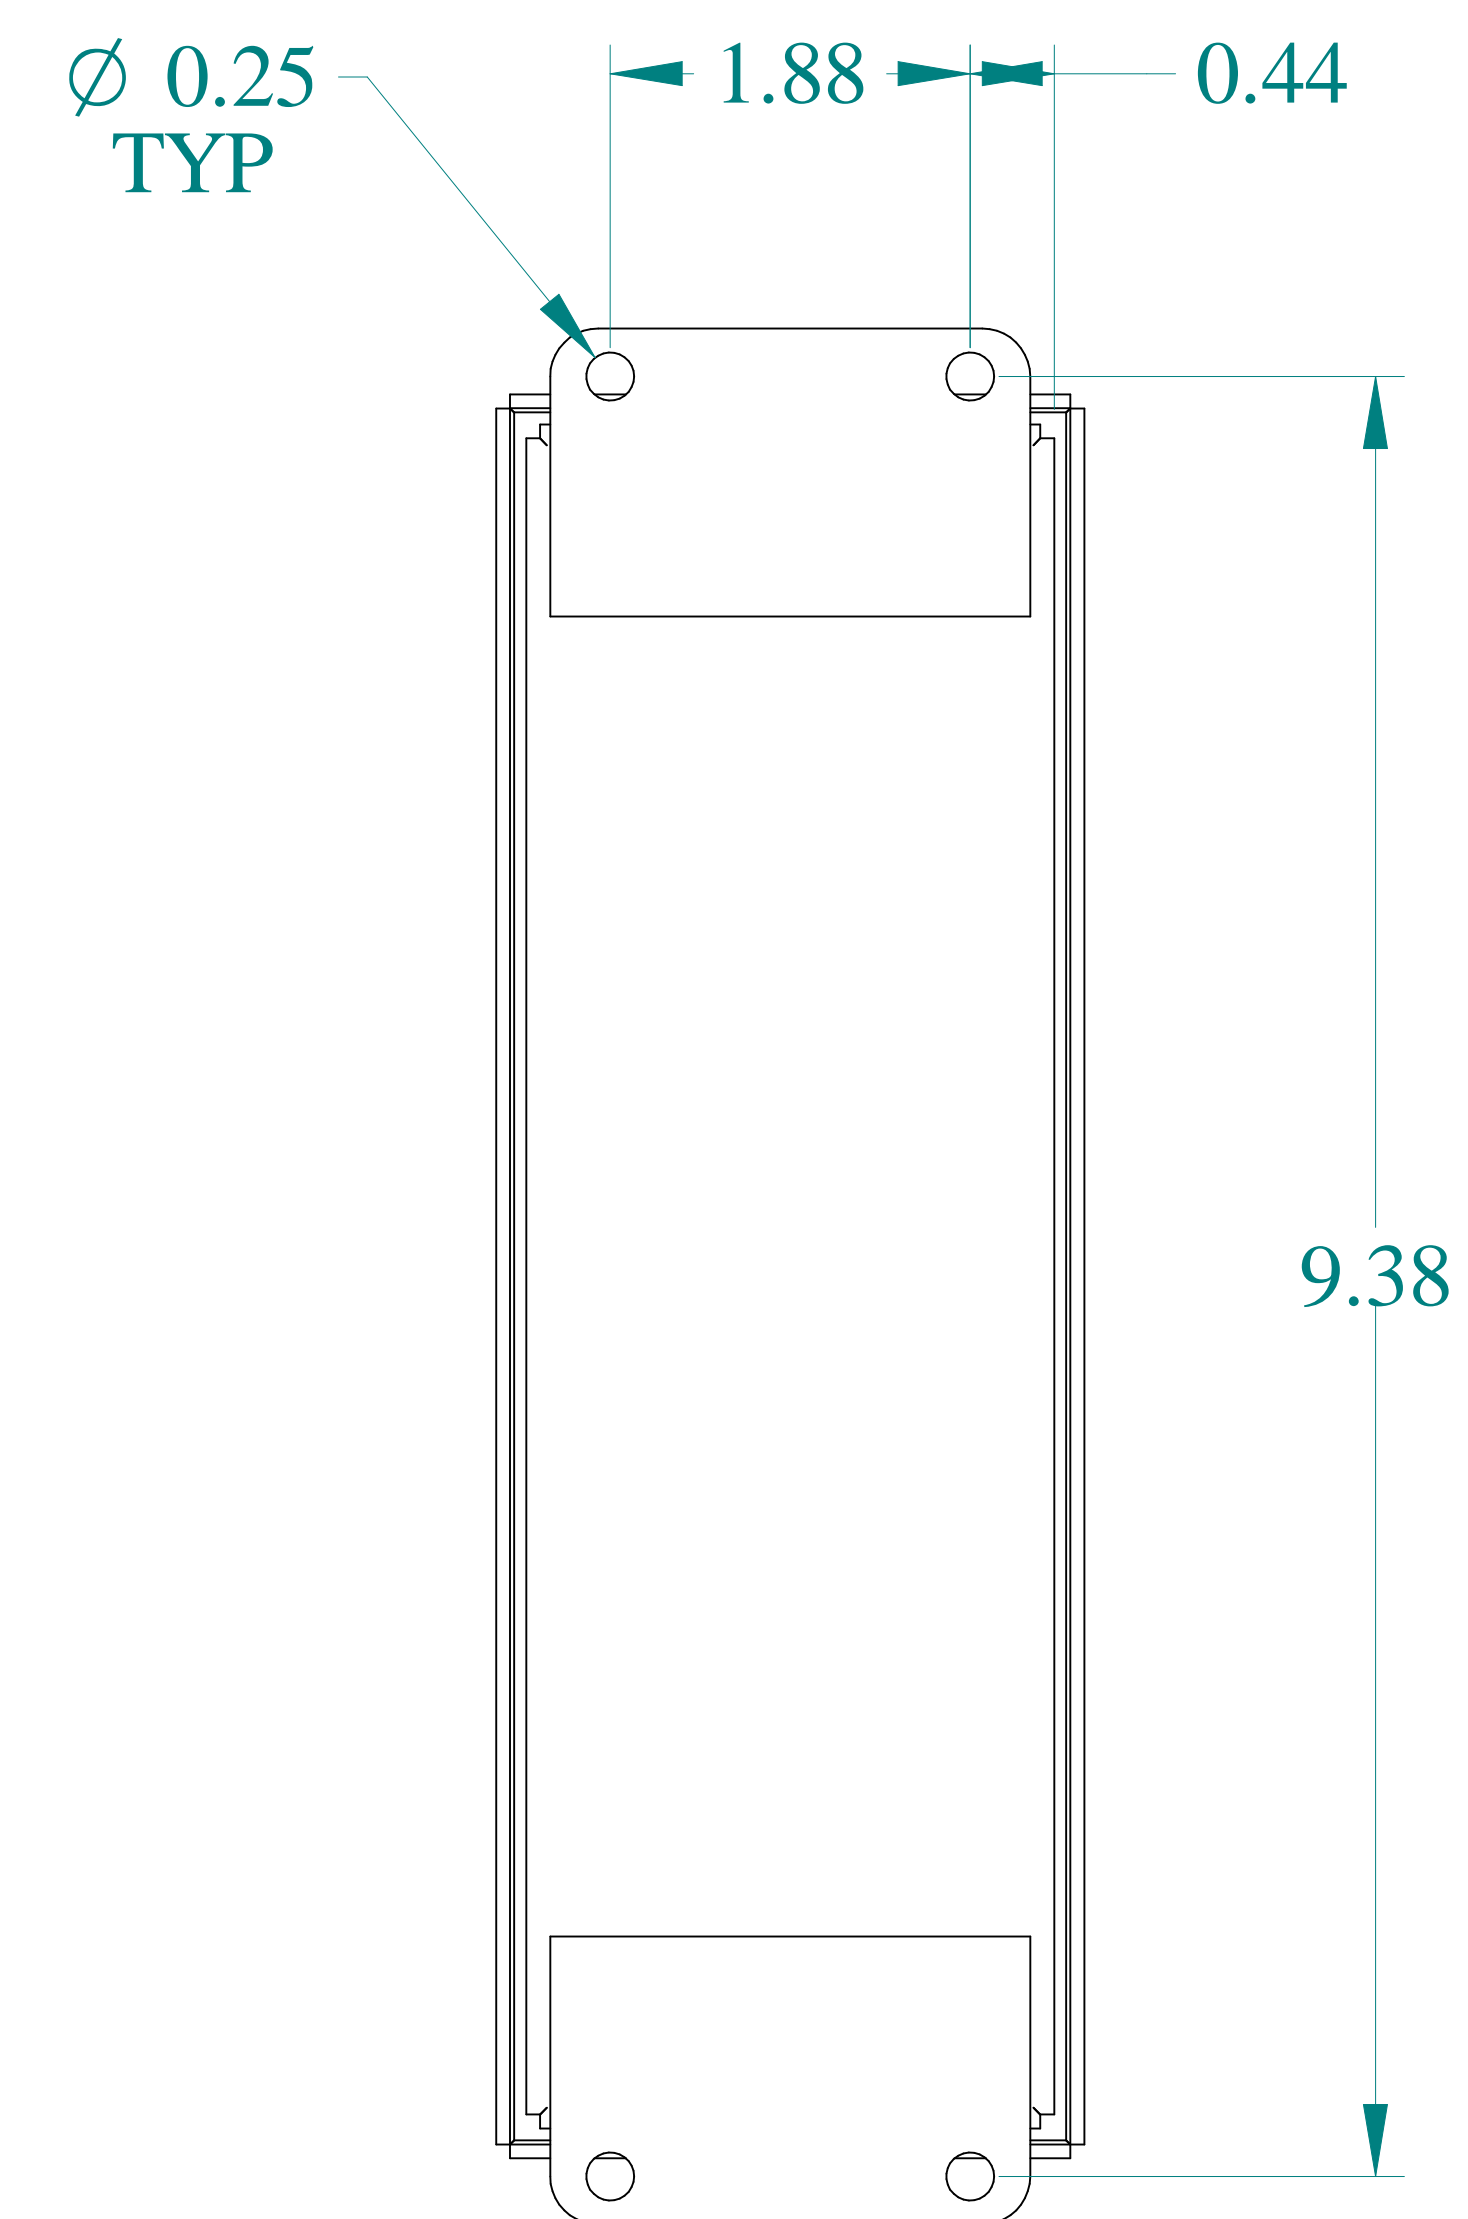

TOP VIEW

DETAIL Z
TYP

ISOMETRIC VIEWS

SIDE VIEW

FRONT VIEW

GROUND STUD
DOOR

SIDE VIEW

BACK VIEW

BOTTOM VIEW

GROUND STUD
BODY

Data subject to change without notice.

Part # : MPB4LG

Date : Apr. 30, 2020

Link: www.hammg.com/MPB4LG