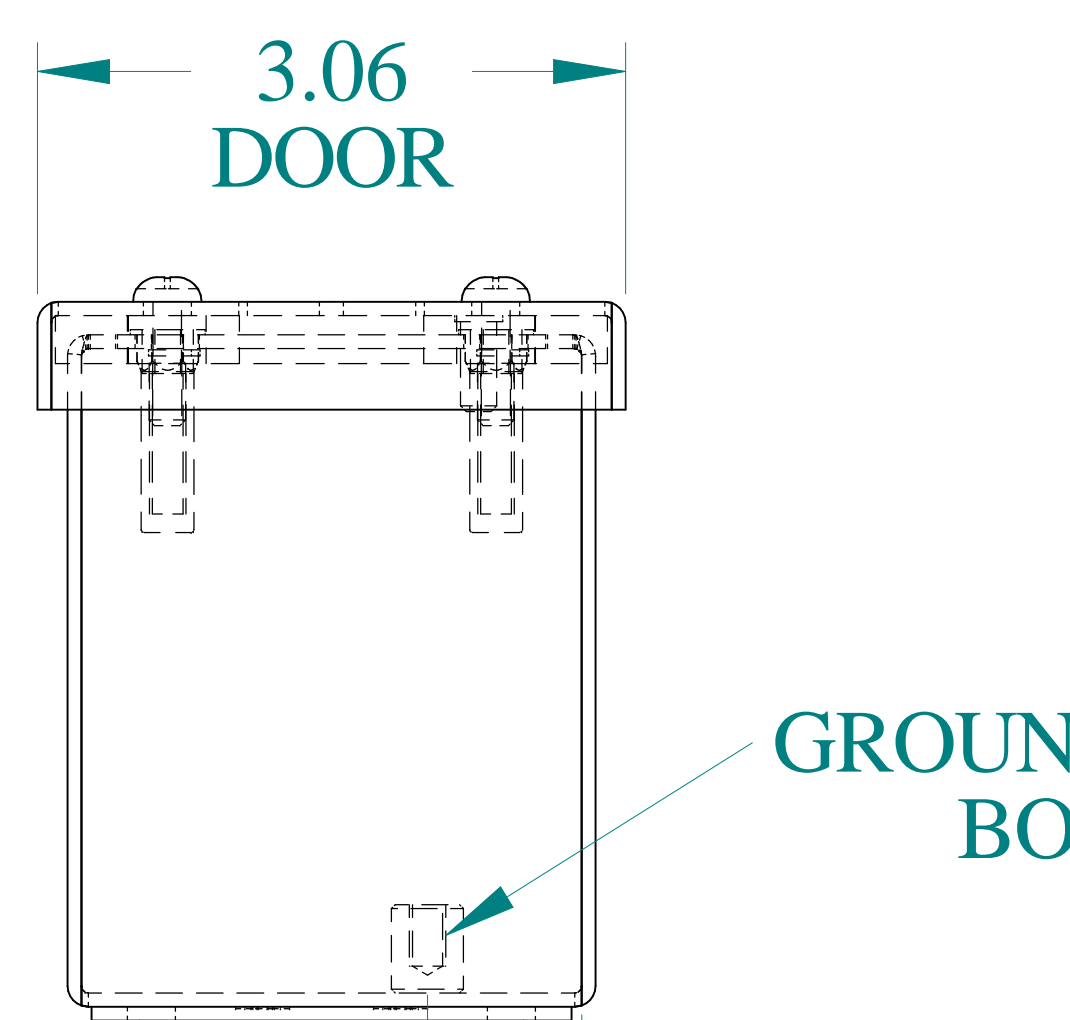

TOP VIEW

DETAIL Z
TYP

ISOMETRIC VIEWS

SIDE VIEW

FRONT VIEW

GROUND STUD
DOOR

SIDE VIEW

BACK VIEW

BOTTOM VIEW

GROUND STUD
BODY

Data subject to change without notice.

Part # : MPB4LG

Date : Apr. 30, 2020

Link: www.hammg.com/MPB4LG