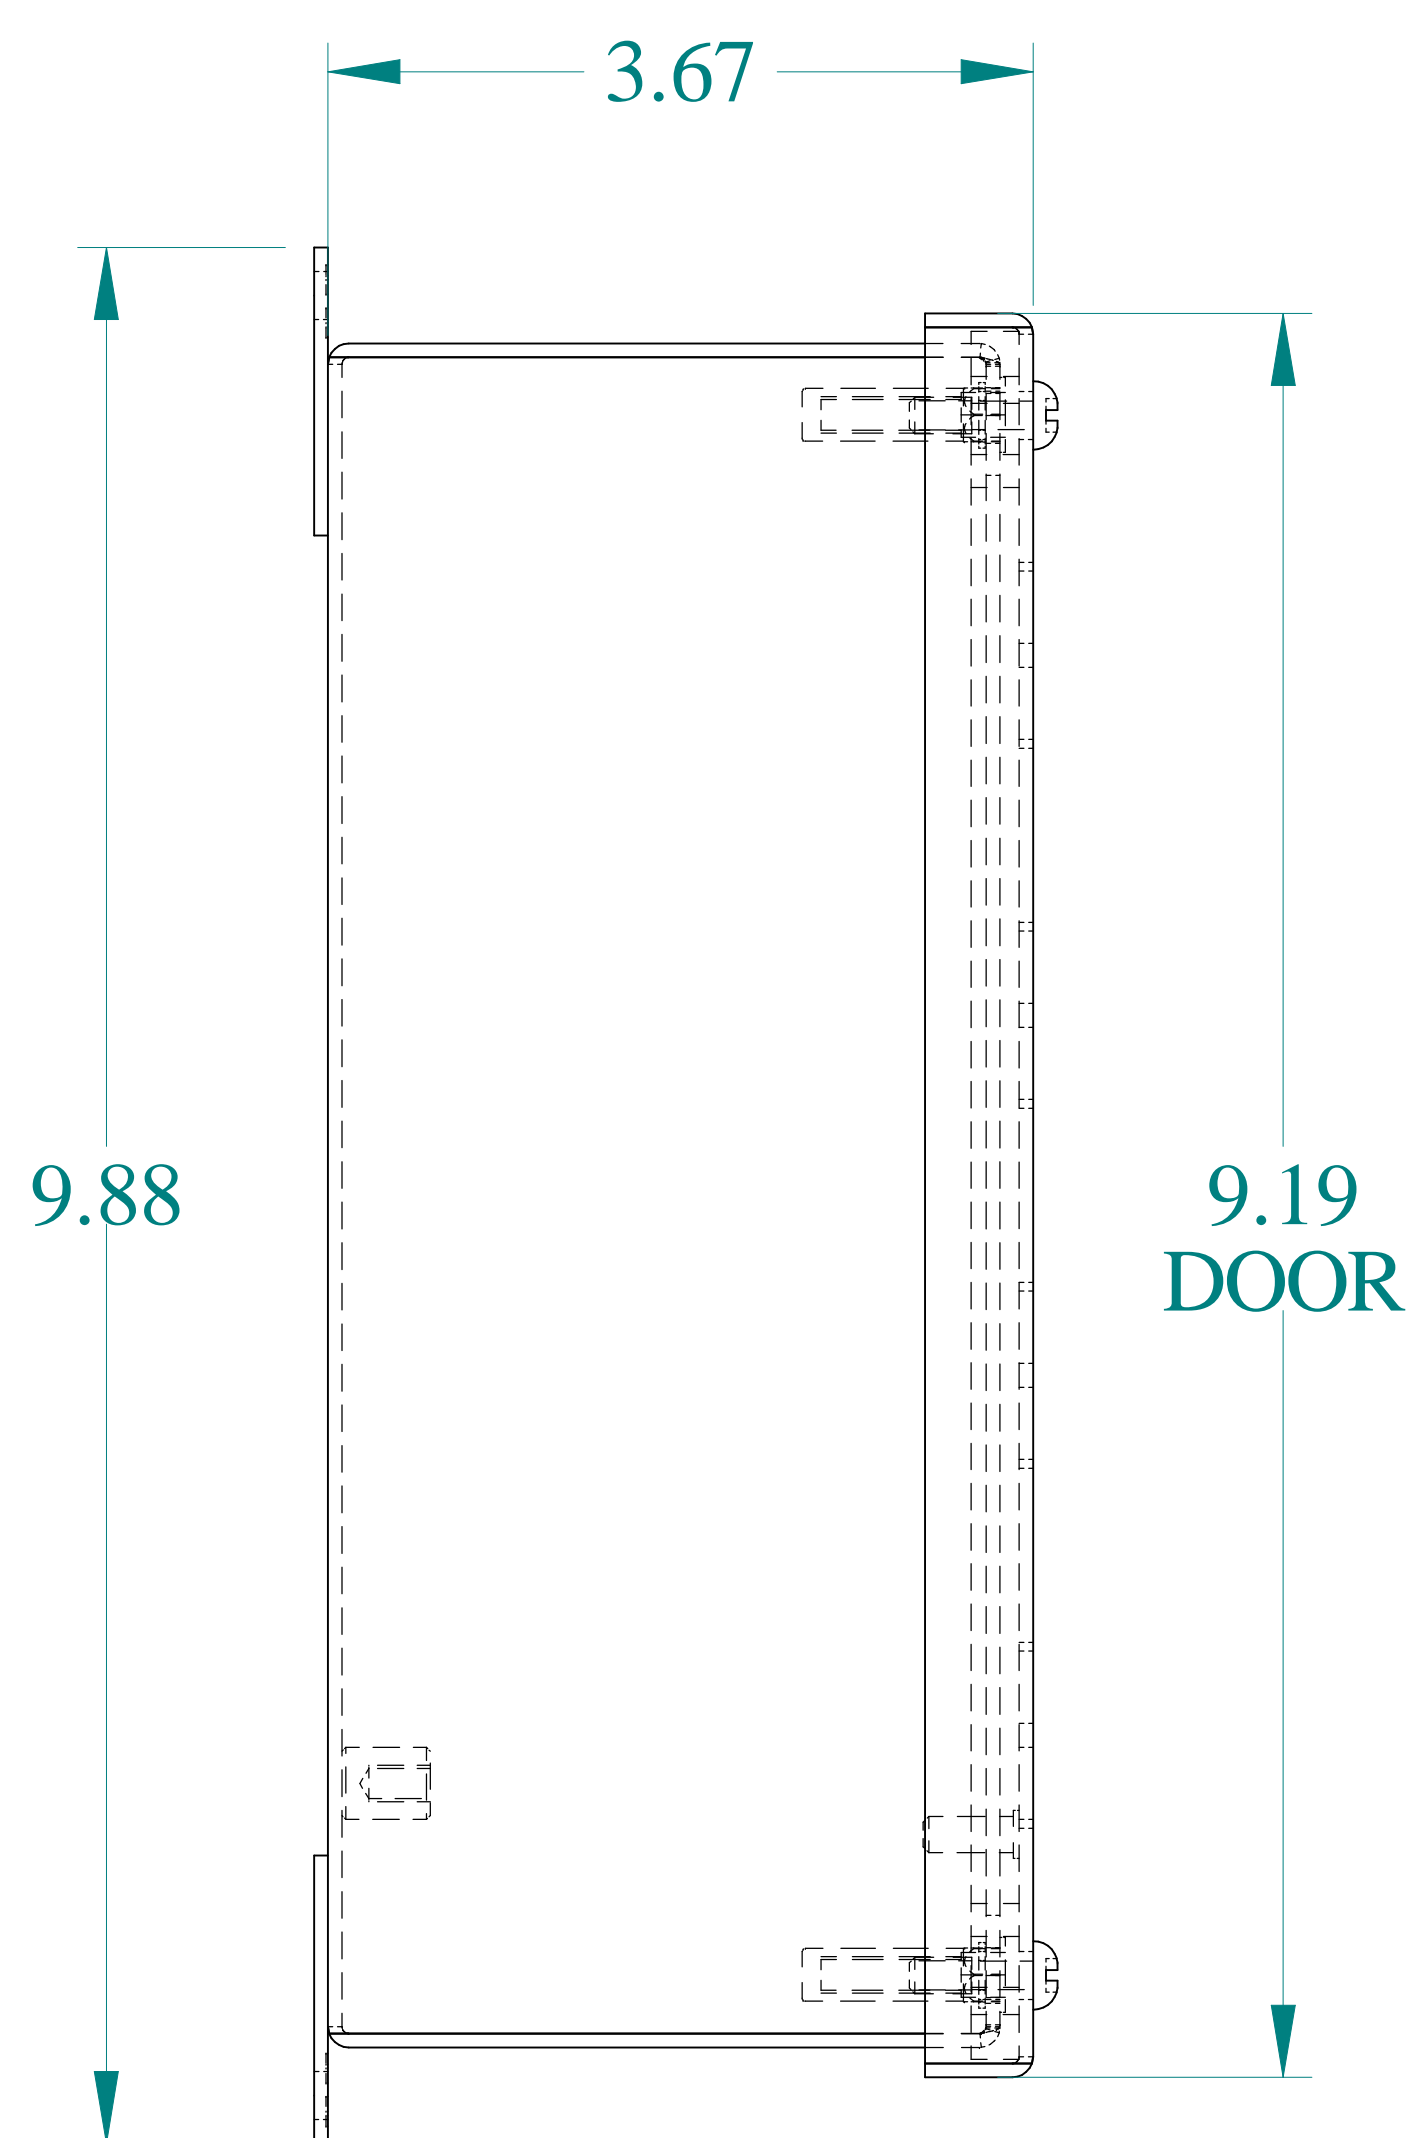

TOP VIEW

DETAIL Z
TYP

ISOMETRIC VIEWS

SIDE VIEW

FRONT VIEW

GROUND STUD
DOOR

SIDE VIEW

BACK VIEW

BOTTOM VIEW

GROUND STUD
BODY

Data subject to change without notice.

Part # : MPB4LG

Date : Apr. 30, 2020

Link: www.hammg.com/MPB4LG