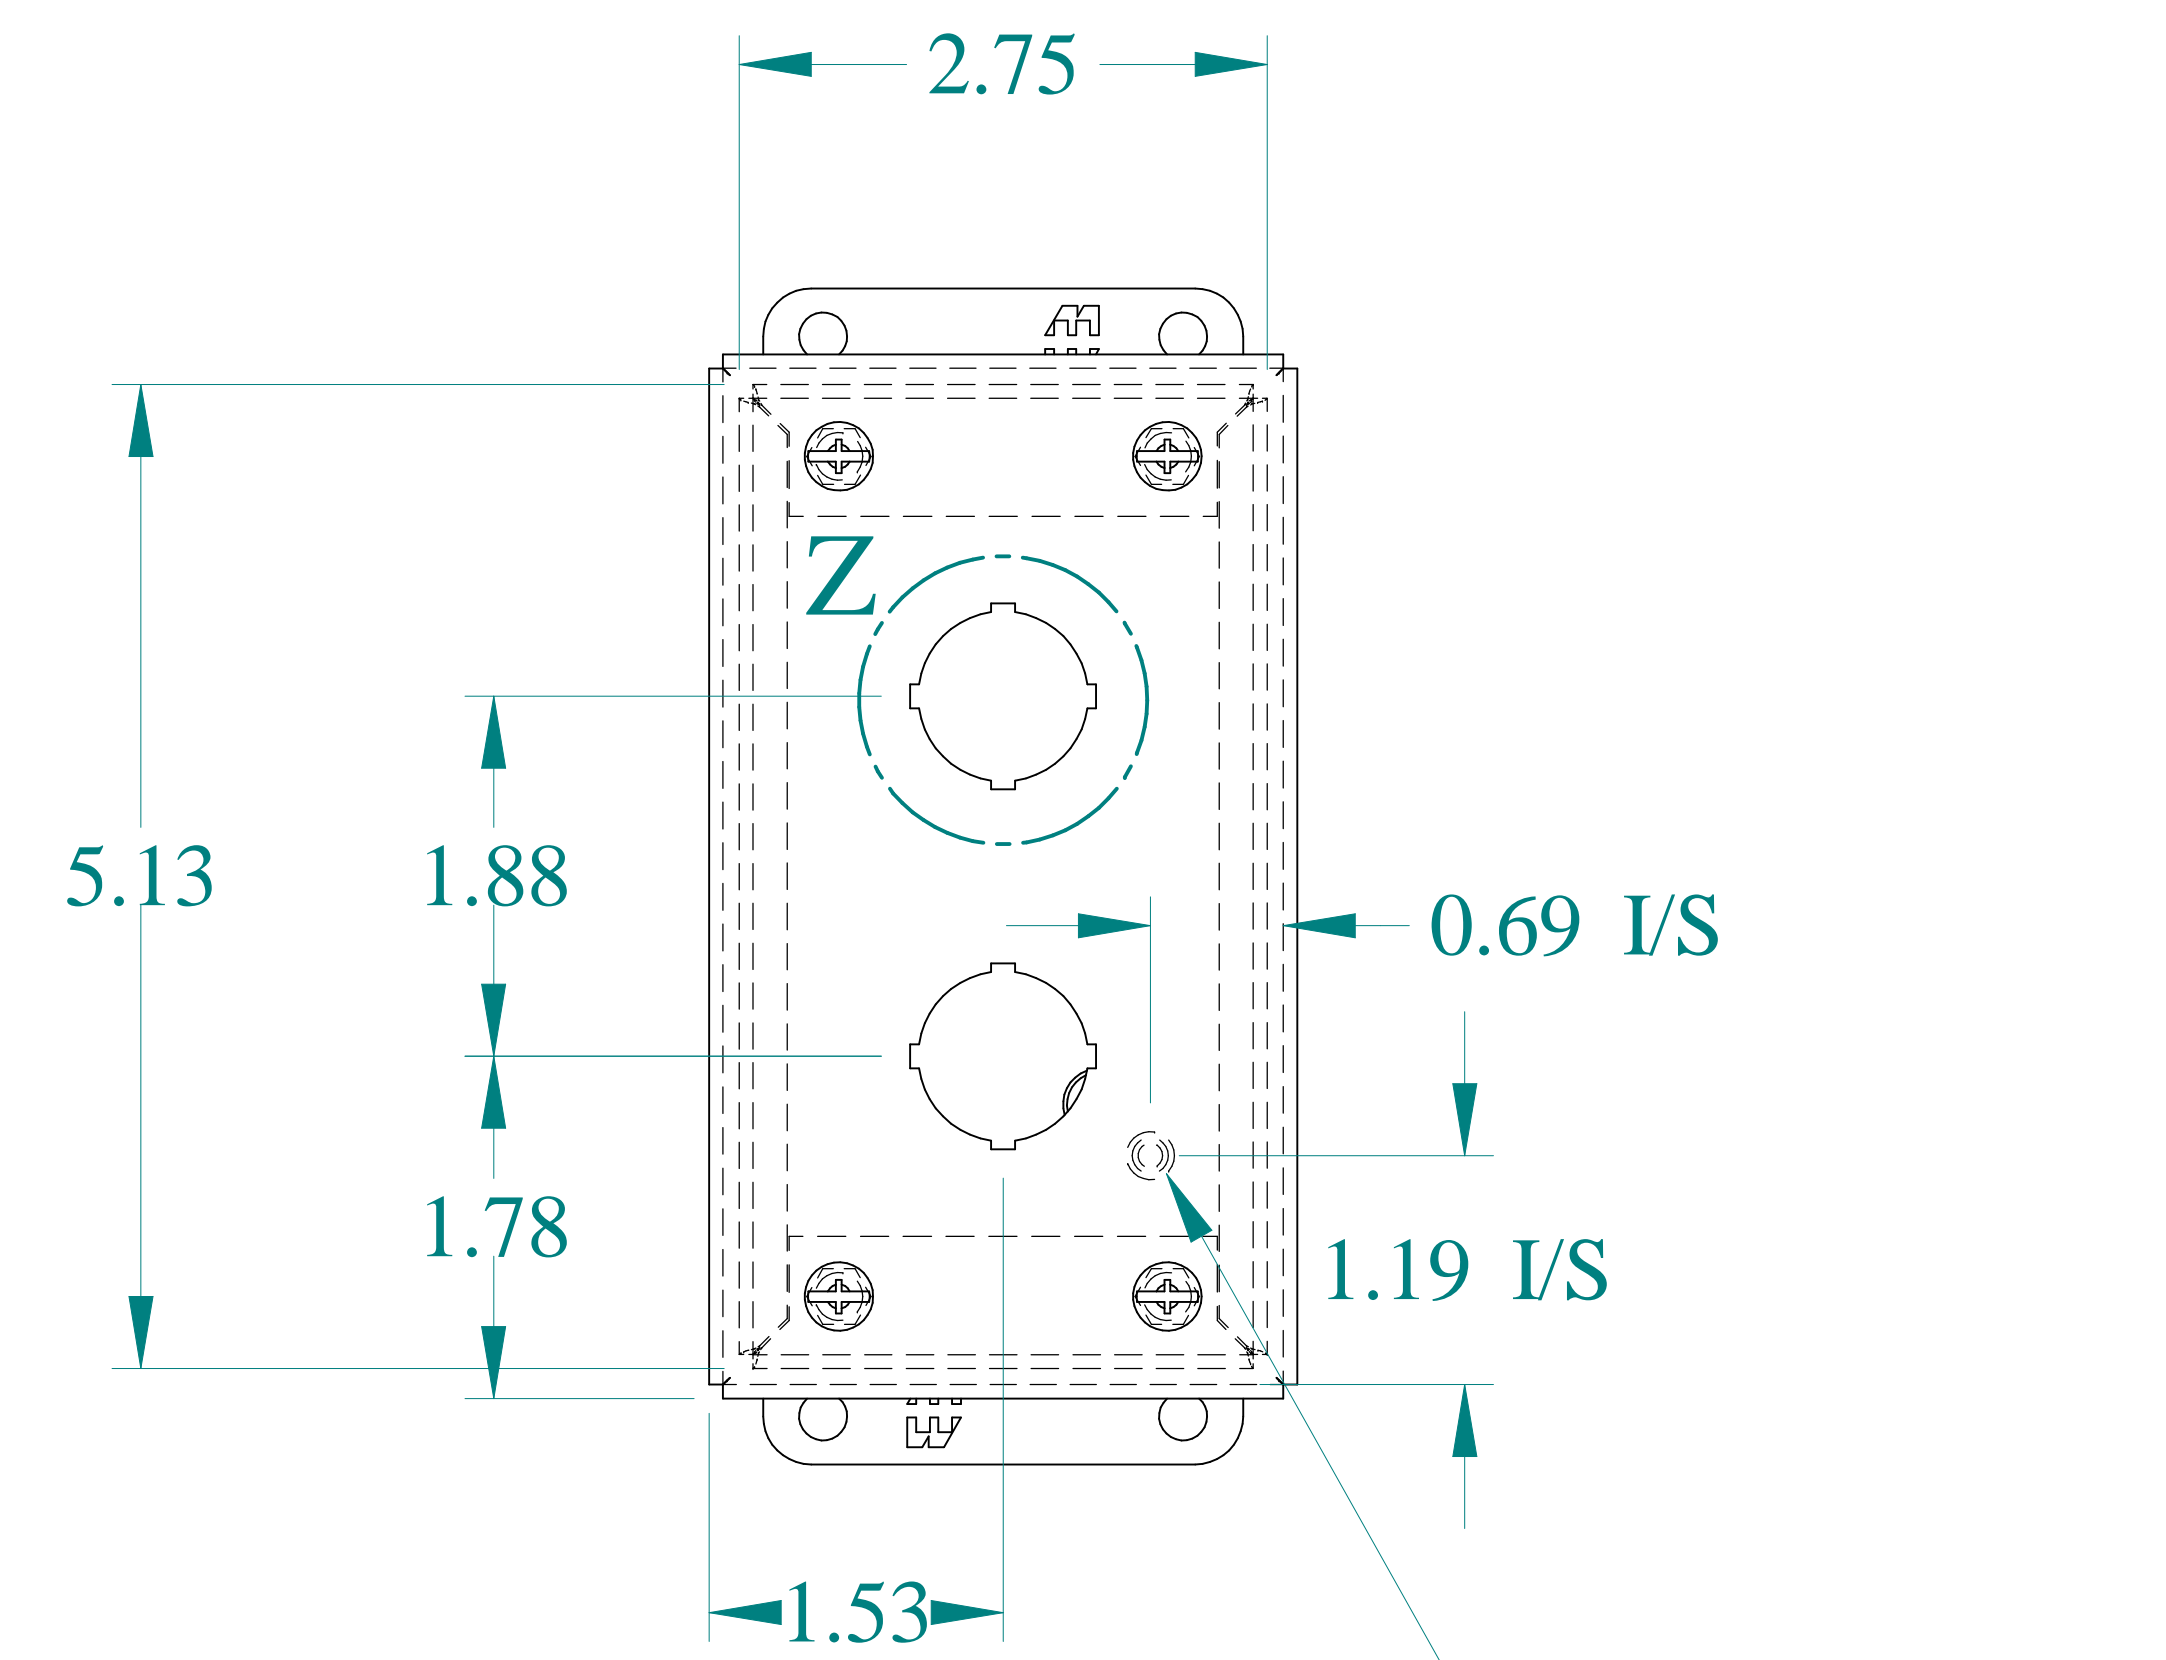

TOP VIEW

DETAIL Z
TYP

ISOMETRIC VIEWS

SIDE VIEW

FRONT VIEW

GROUND STUD
DOOR

SIDE VIEW

BACK VIEW

BOTTOM VIEW

GROUND STUD
BODY

**HAMMOND
MANUFACTURING®**
www.hammondmfg.com

Data subject to change without notice.

Part # : MPB2LG Date : Apr. 30, 2020

Link: www.hamdfg.com/MPB2LG