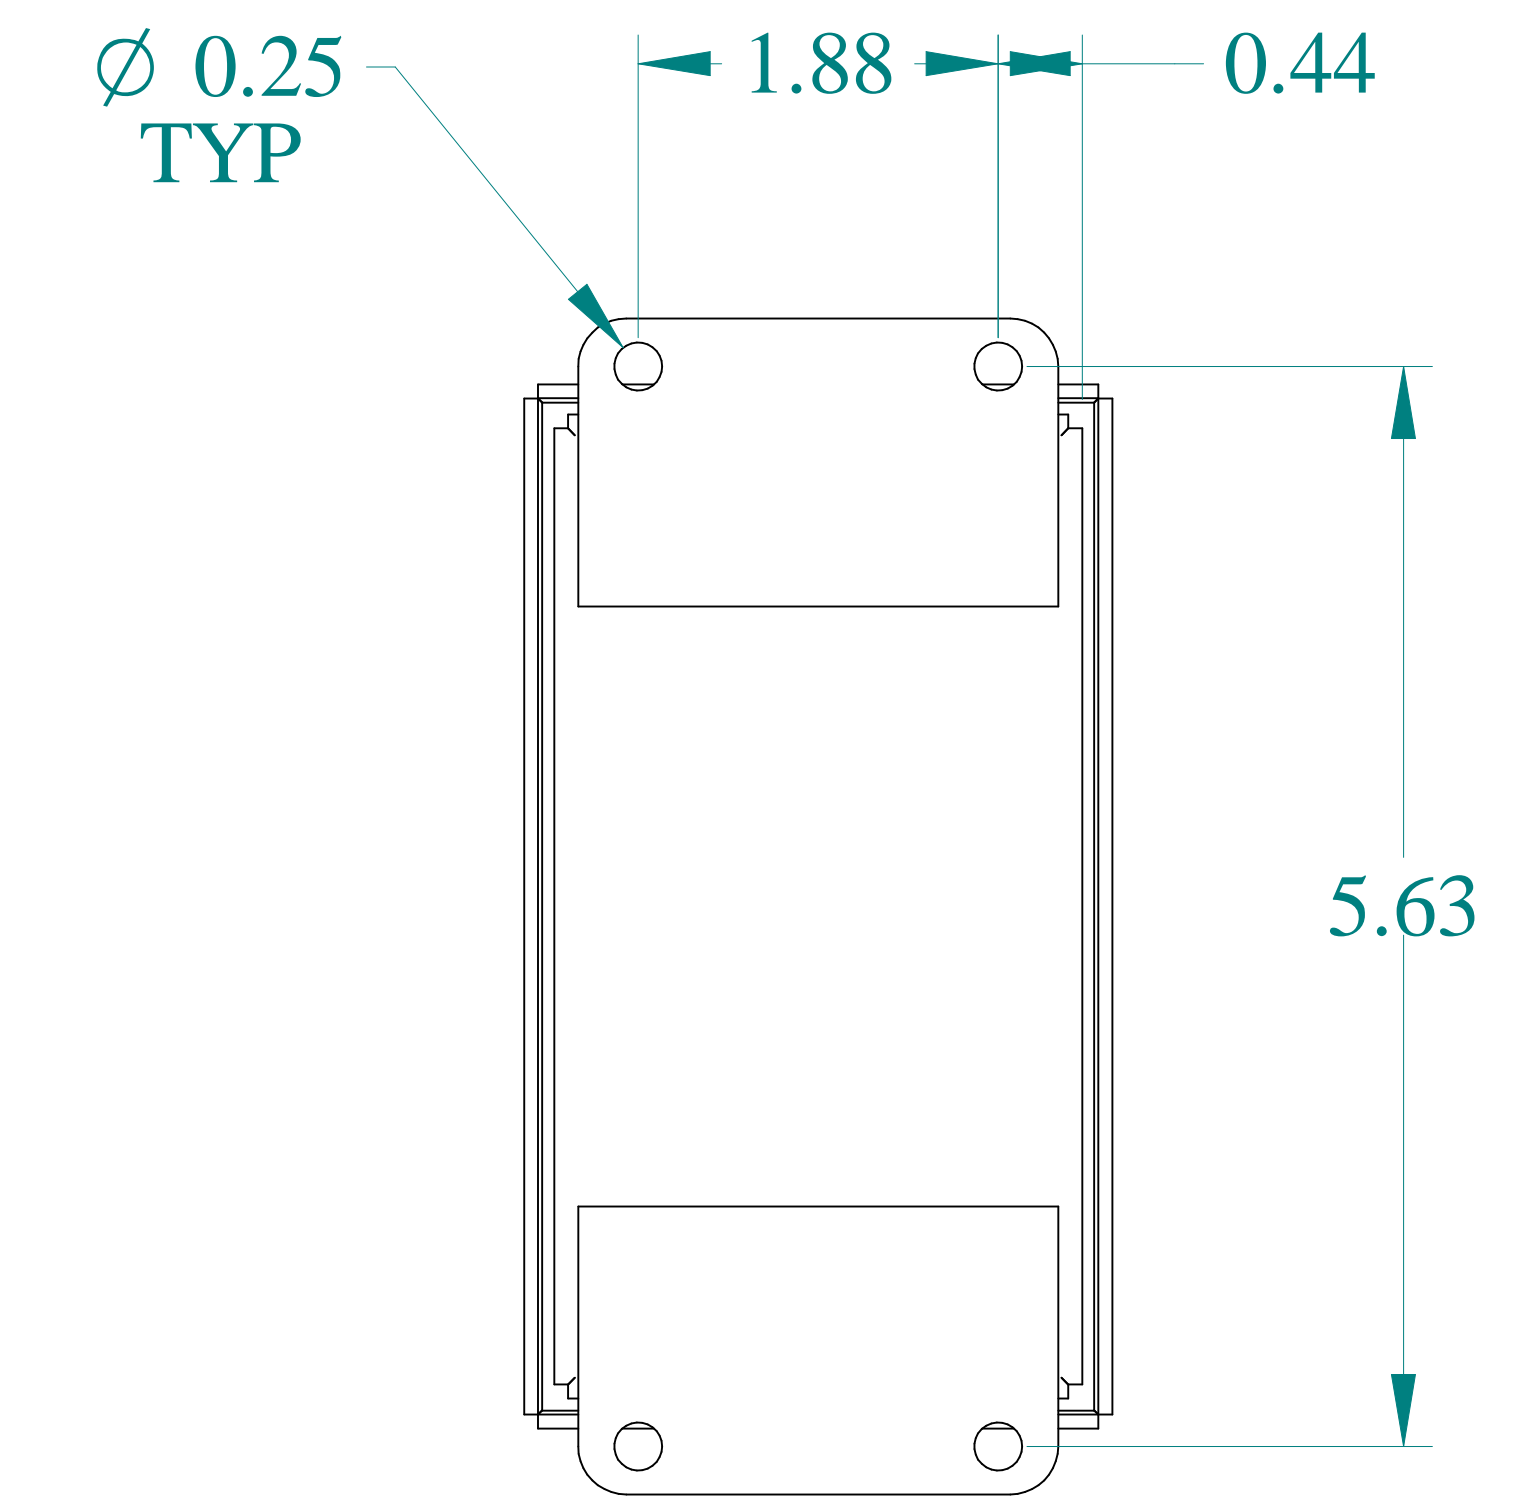

TOP VIEW

DETAIL Z
TYP

ISOMETRIC VIEWS

SIDE VIEW

FRONT VIEW

GROUND STUD
DOOR

SIDE VIEW

BACK VIEW

BOTTOM VIEW

GROUND STUD
BODY

**HAMMOND
MANUFACTURING®**
www.hammondmfg.com

Data subject to change without notice.

Part # : MPB2LG Date : Apr. 30, 2020

Link: www.hamdfg.com/MPB2LG