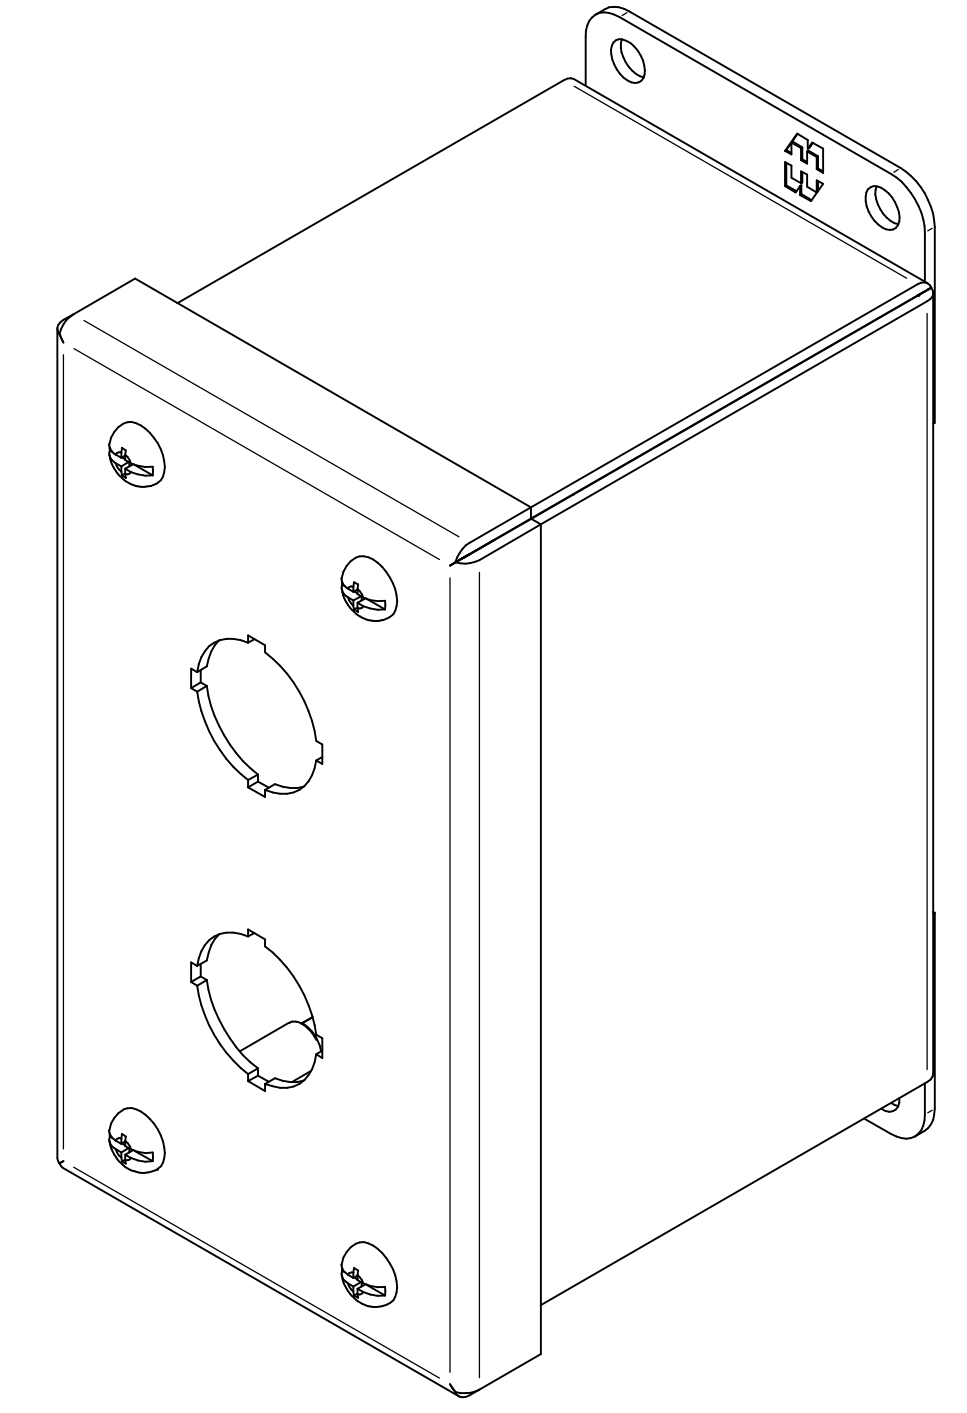

TOP VIEW

DETAIL Z
TYP

ISOMETRIC VIEWS

SIDE VIEW

FRONT VIEW

GROUND STUD
DOOR

SIDE VIEW

BACK VIEW

BOTTOM VIEW

GROUND STUD
BODY

**HAMMOND
MANUFACTURING®**
www.hammondmfg.com

Data subject to change without notice.

Part # : MPB2LG Date : Apr. 30, 2020

Link: www.hamdfg.com/MPB2LG