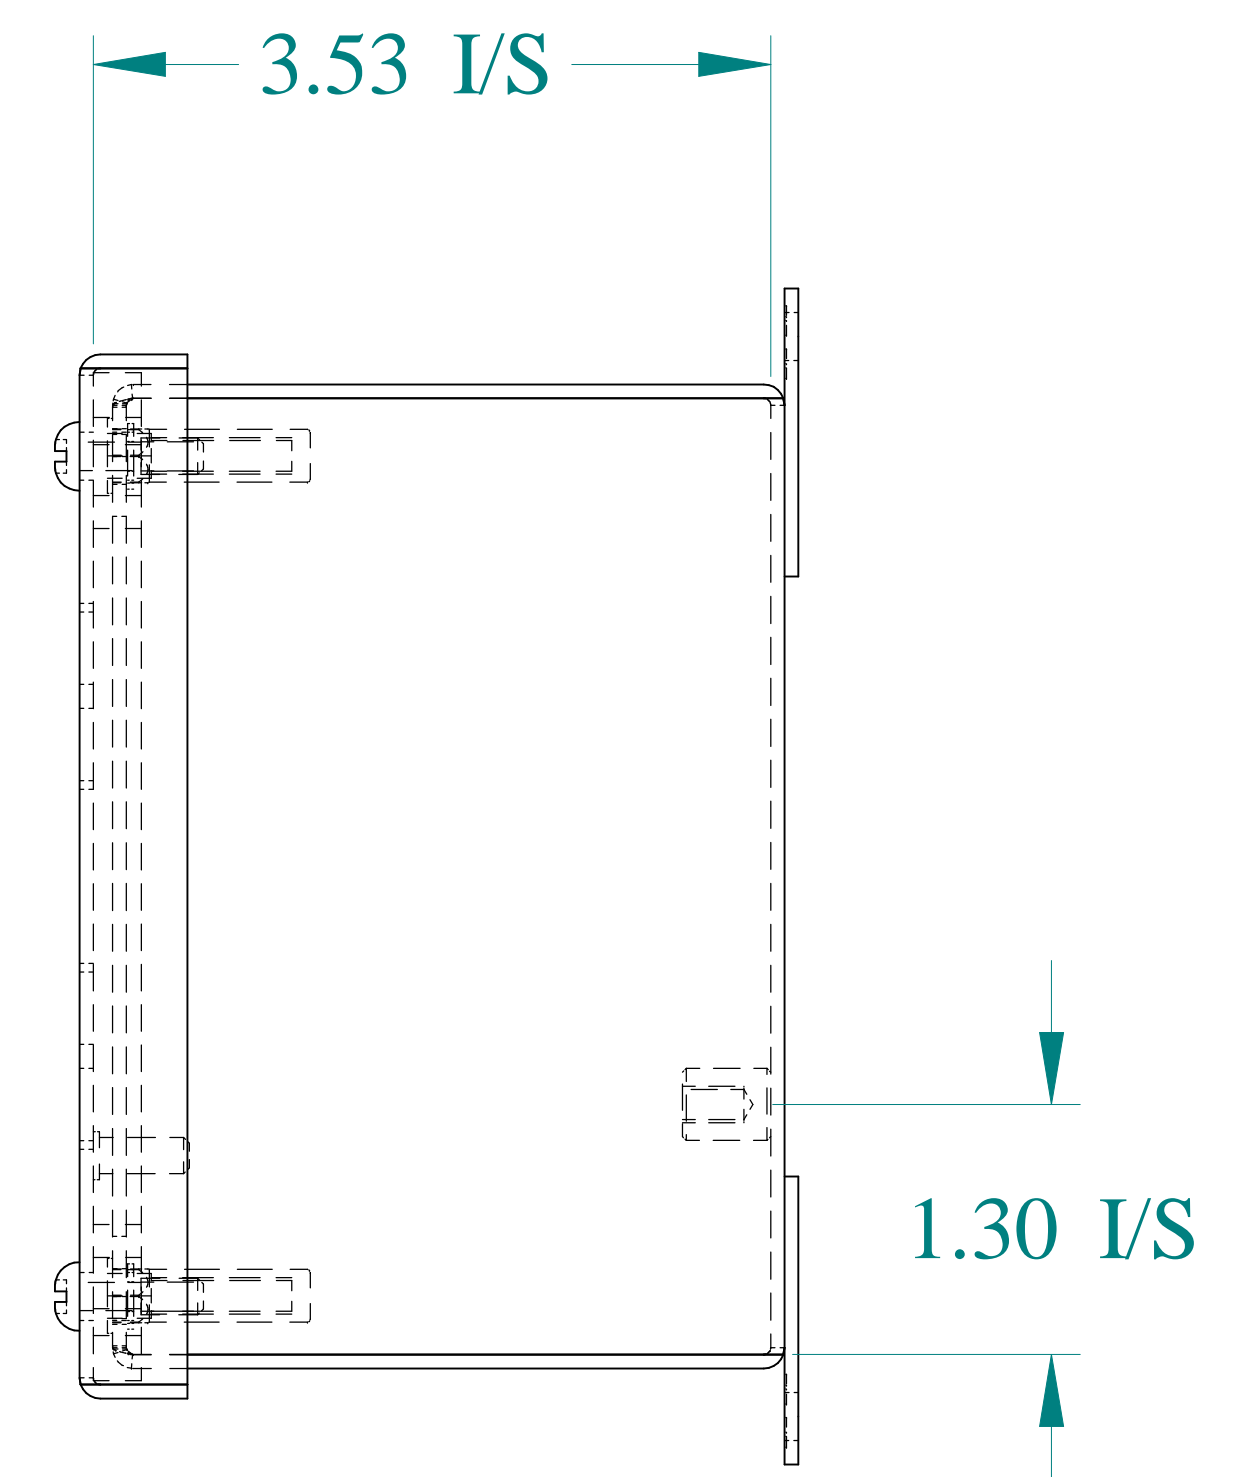

TOP VIEW

DETAIL Z
TYP

ISOMETRIC VIEWS

SIDE VIEW

FRONT VIEW

GROUND STUD
DOOR

SIDE VIEW

BACK VIEW

BOTTOM VIEW

GROUND STUD
BODY

**HAMMOND
MANUFACTURING®**
www.hammondmfg.com

Data subject to change without notice.

Part # : MPB2LG Date : Apr. 30, 2020

Link: www.hamdfg.com/MPB2LG