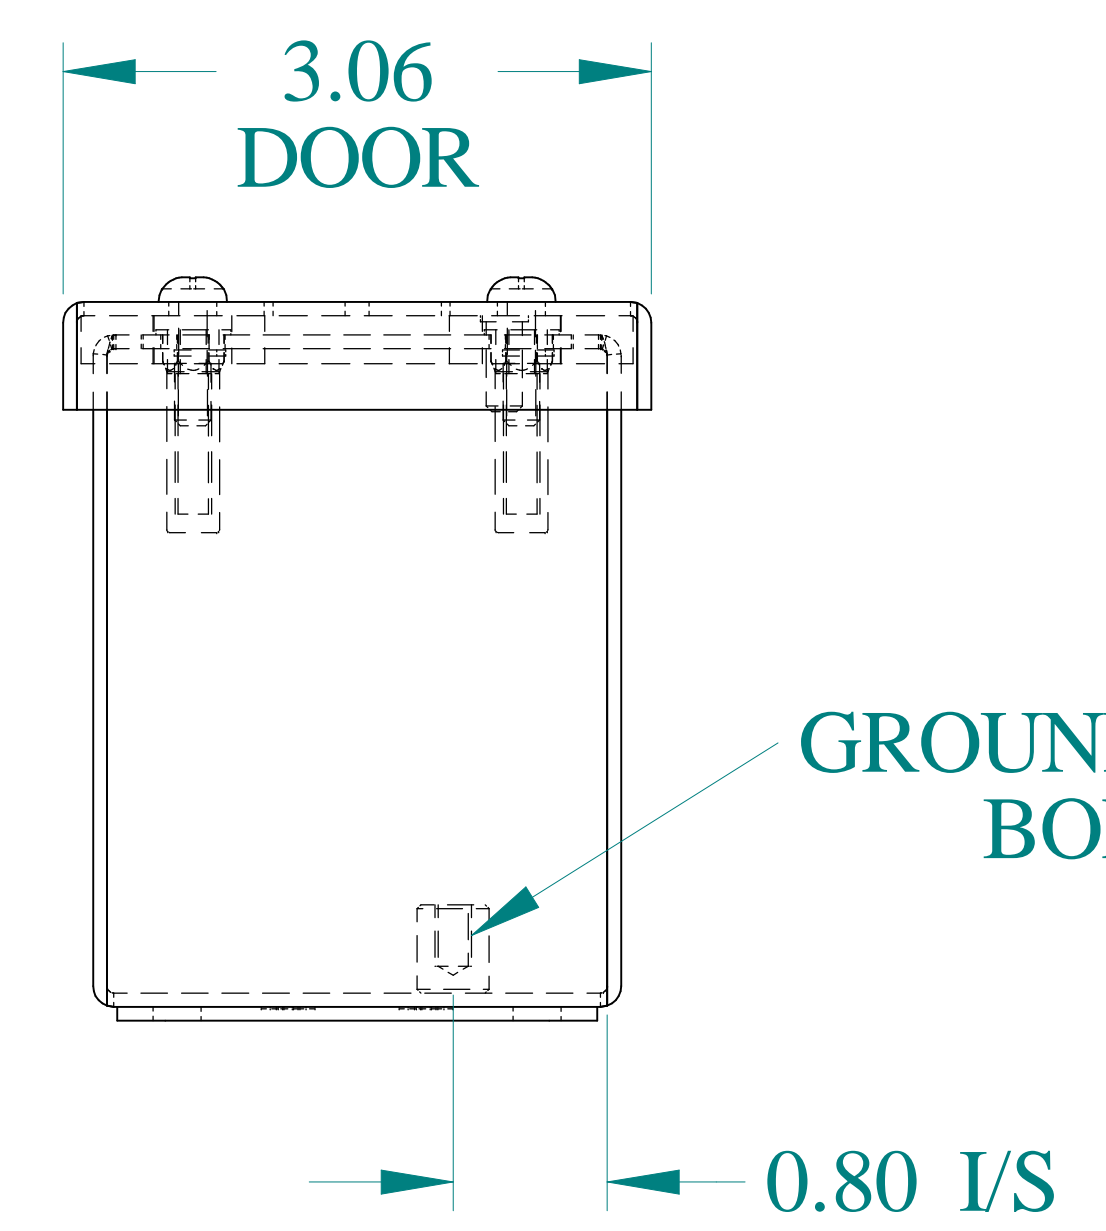

TOP VIEW

DETAIL Z
TYP

ISOMETRIC VIEWS

SIDE VIEW

FRONT VIEW

GROUND STUD
DOOR

SIDE VIEW

BACK VIEW

BOTTOM VIEW

GROUND STUD
BODY

**HAMMOND
MANUFACTURING®**
www.hammondmfg.com

Data subject to change without notice.

Part # : MPB2LG Date : Apr. 30, 2020

Link: www.hamdfg.com/MPB2LG