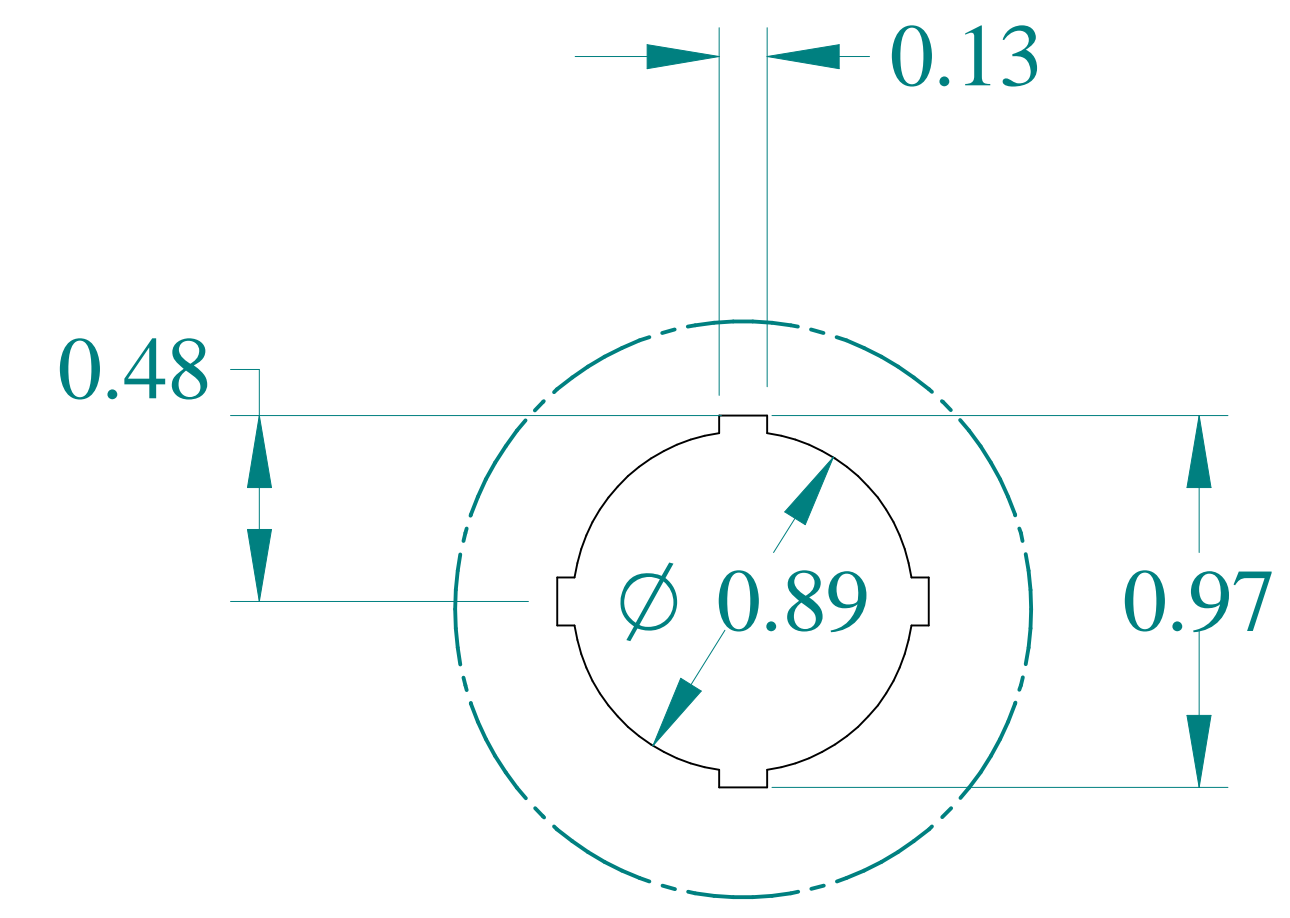

TOP VIEW

DETAIL Z
TYP

ISOMETRIC VIEWS

SIDE VIEW

FRONT VIEW

GROUND STUD
DOOR

SIDE VIEW

BACK VIEW

BOTTOM VIEW

GROUND STUD
BODY

**HAMMOND
MANUFACTURING®**
www.hammondmfg.com

Data subject to change without notice.

Part # : MPB2LG Date : Apr. 30, 2020

Link: www.hamdfg.com/MPB2LG