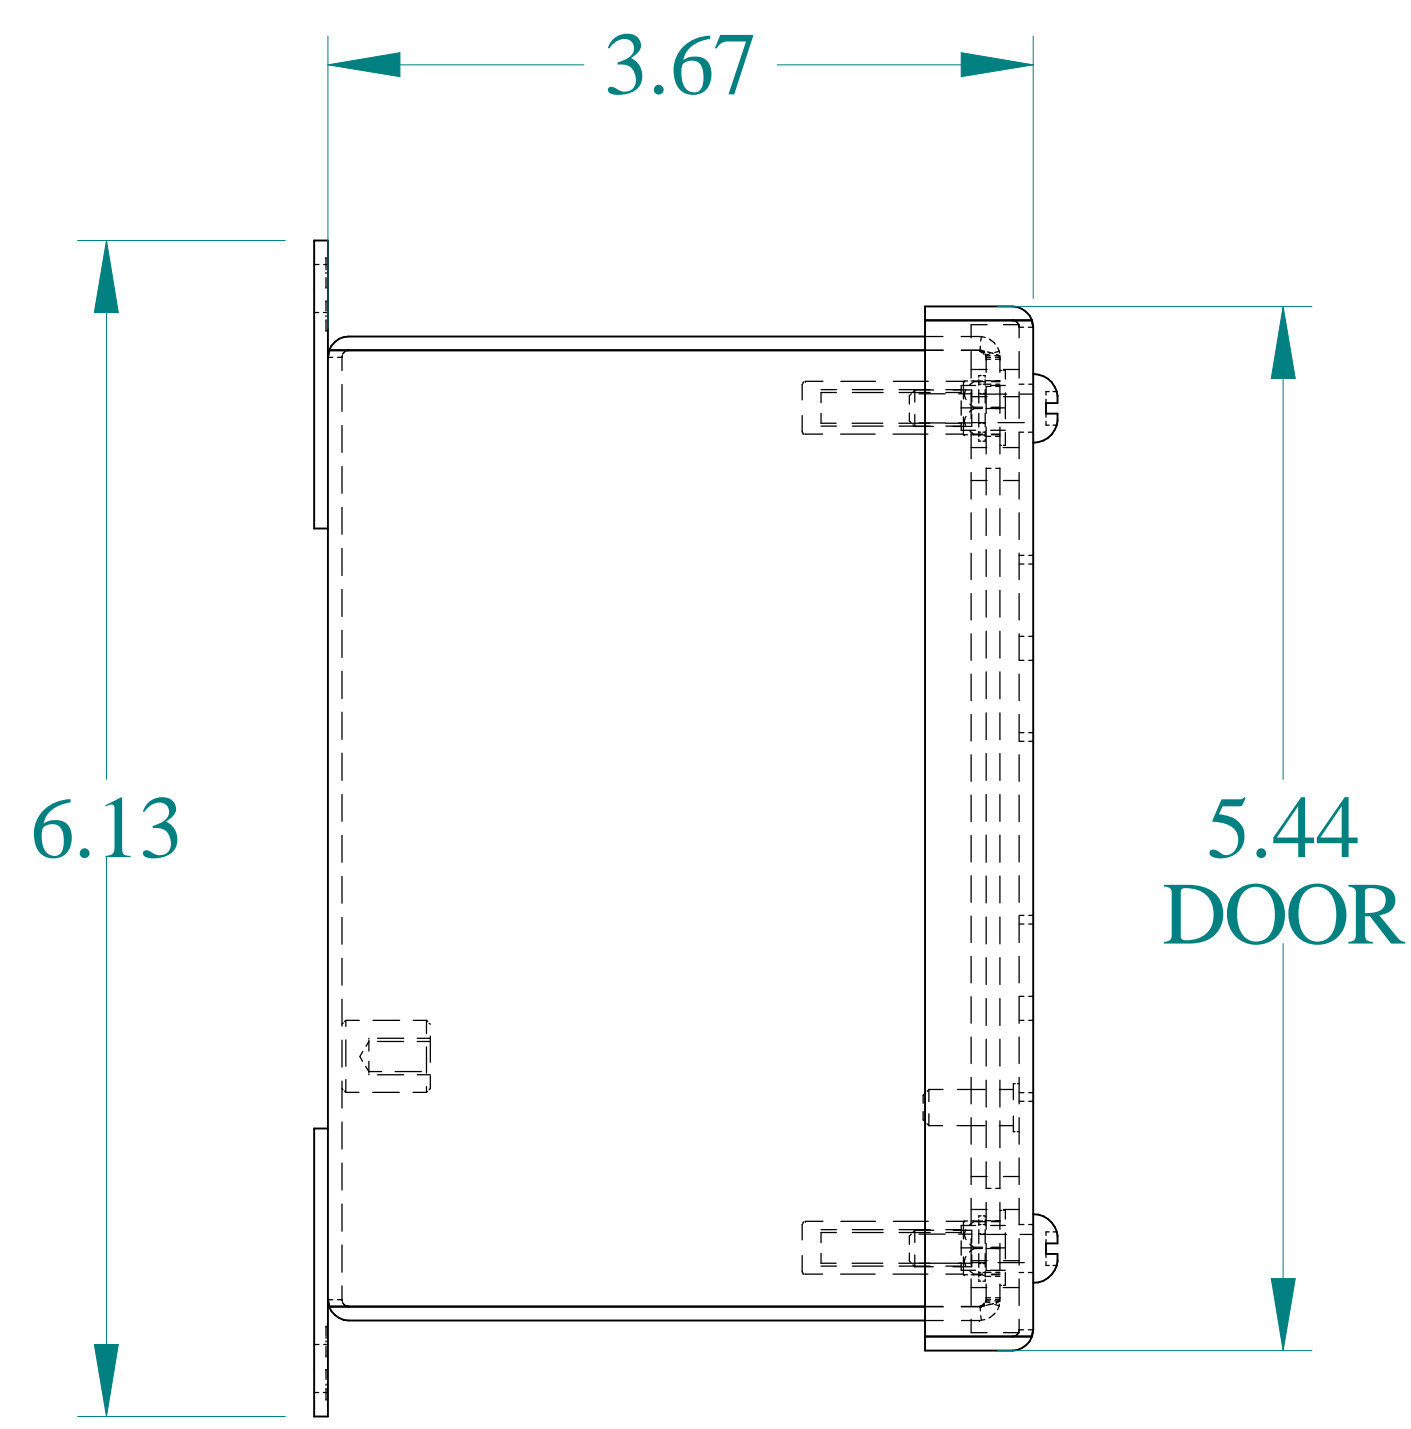

TOP VIEW

DETAIL Z
TYP

ISOMETRIC VIEWS

SIDE VIEW

FRONT VIEW

GROUND STUD
DOOR

SIDE VIEW

BACK VIEW

BOTTOM VIEW

GROUND STUD
BODY

**HAMMOND
MANUFACTURING®**
www.hammondmfg.com

Data subject to change without notice.

Part # : MPB2LG Date : Apr. 30, 2020

Link: www.hamdfg.com/MPB2LG