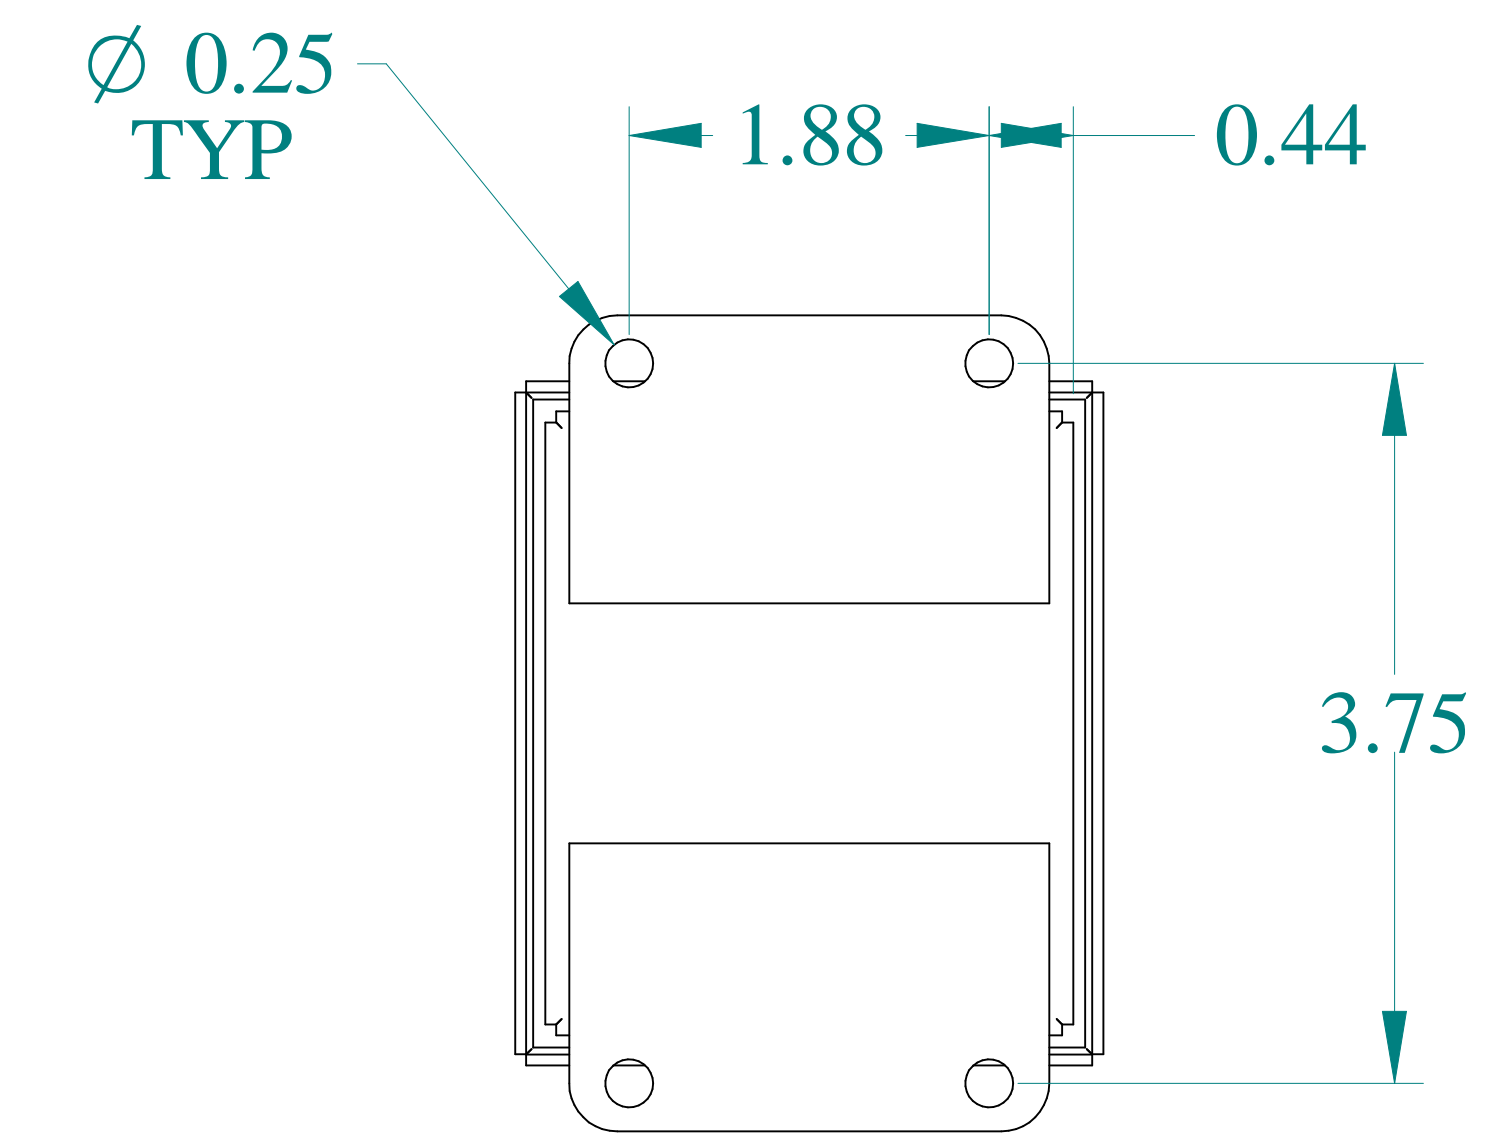

TOP VIEW

DETAIL Z
TYP

ISOMETRIC VIEWS

SIDE VIEW

FRONT VIEW

GROUND STUD
DOOR

SIDE VIEW

BACK VIEW

BOTTOM VIEW

GROUND STUD
BODY

Data subject to change without notice.

Part # : MPB1LG

Date : Apr. 30, 2020

Link: www.hammmfg.com/MPB1LG