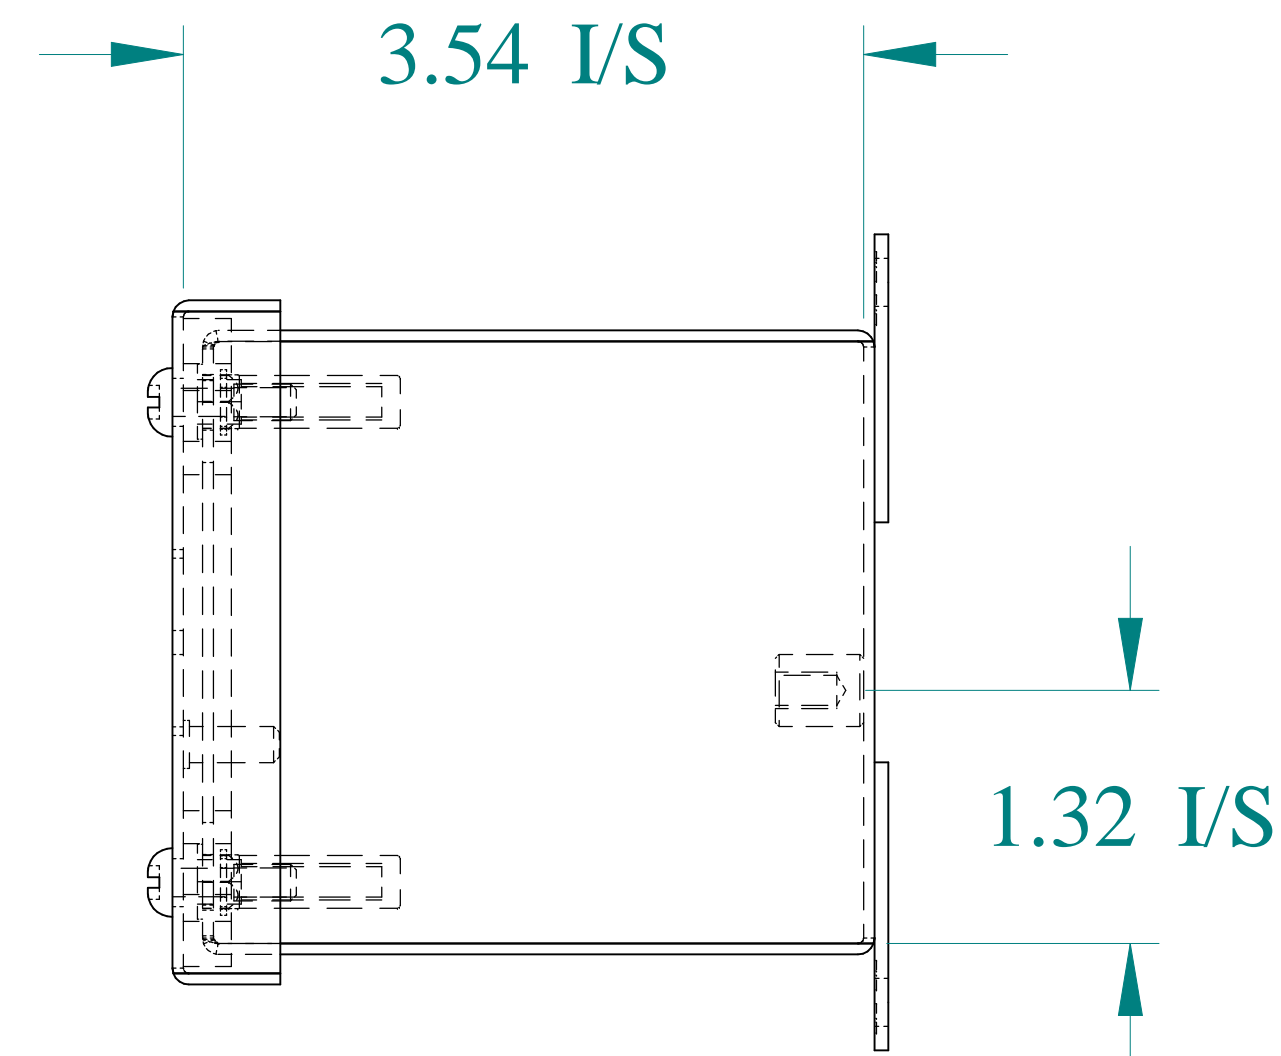

TOP VIEW

DETAIL Z
TYP

ISOMETRIC VIEWS

SIDE VIEW

FRONT VIEW

GROUND STUD
DOOR

SIDE VIEW

BACK VIEW

BOTTOM VIEW

GROUND STUD
BODY

Data subject to change without notice.

Part # : MPB1LG

Date : Apr. 30, 2020

Link: www.hammmfg.com/MPB1LG