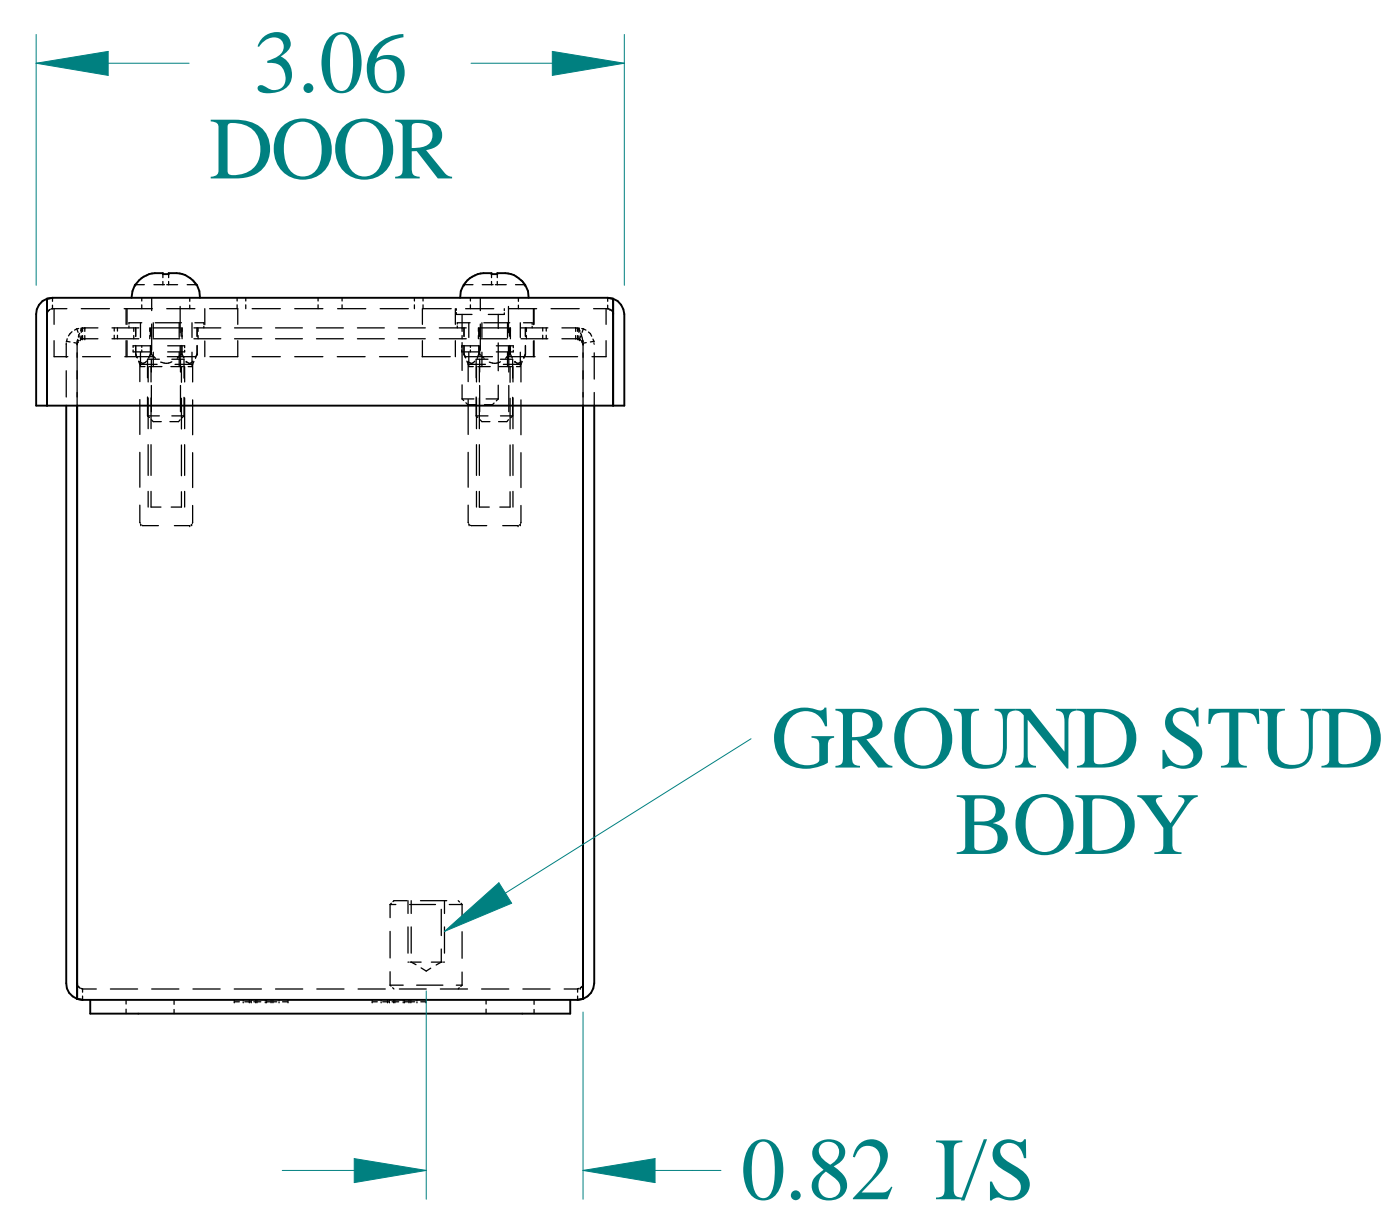

TOP VIEW

DETAIL Z
TYP

ISOMETRIC VIEWS

SIDE VIEW

FRONT VIEW

GROUND STUD
DOOR

SIDE VIEW

BACK VIEW

BOTTOM VIEW

GROUND STUD
BODY

Data subject to change without notice.

Part # : MPB1LG

Date : Apr. 30, 2020

Link: www.hammmfg.com/MPB1LG