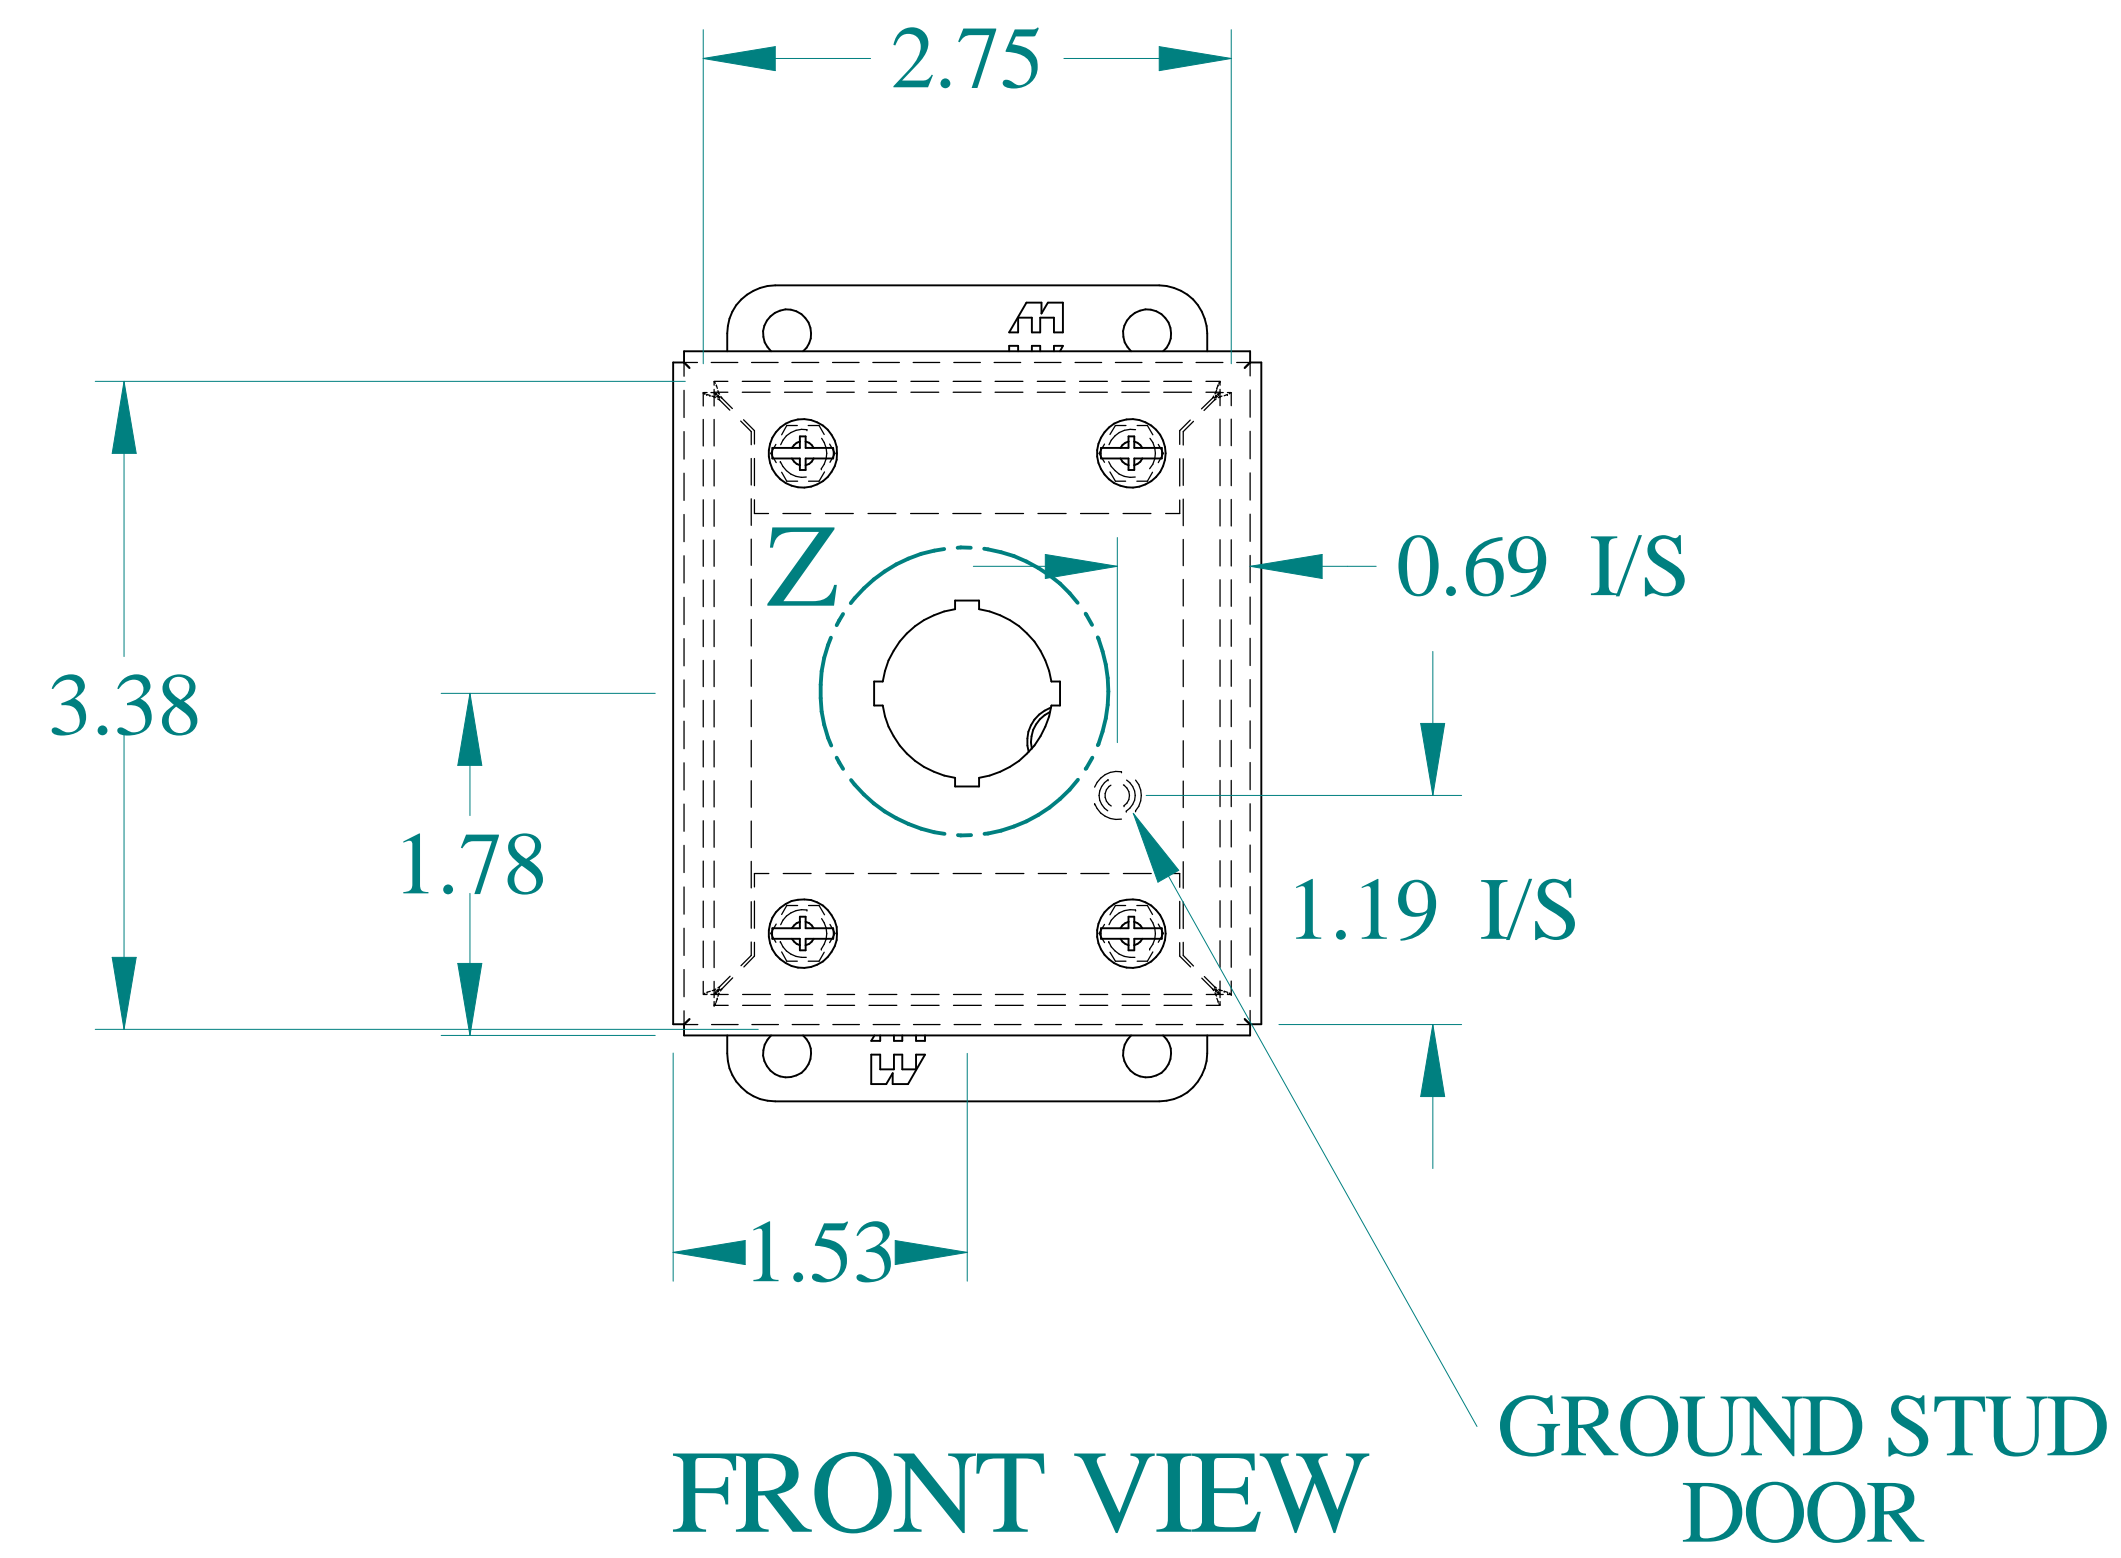

TOP VIEW

DETAIL Z
TYP

ISOMETRIC VIEWS

SIDE VIEW

FRONT VIEW

GROUND STUD
DOOR

SIDE VIEW

BACK VIEW

BOTTOM VIEW

GROUND STUD
BODY

Data subject to change without notice.

Part # : MPB1LG

Date : Apr. 30, 2020

Link: www.hammmfg.com/MPB1LG