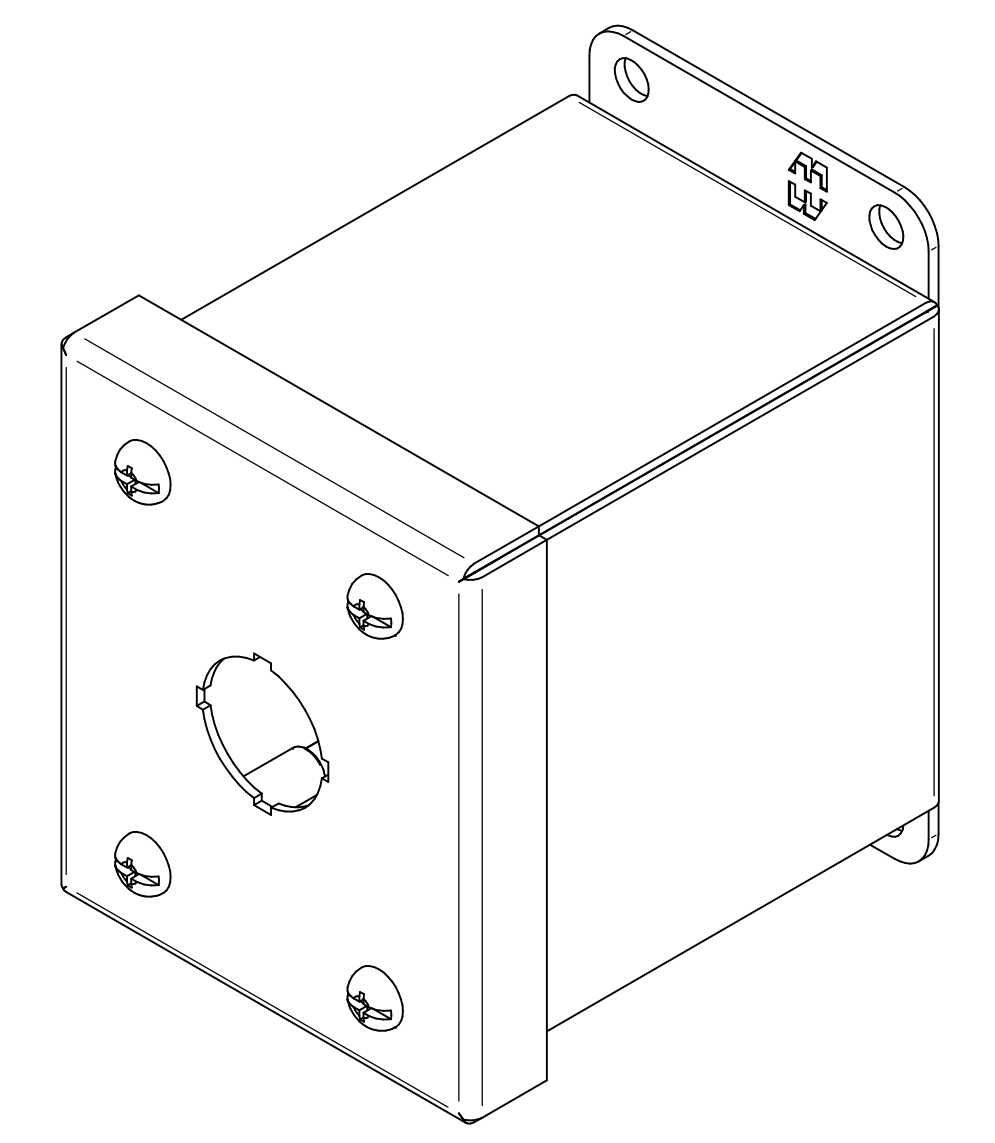

TOP VIEW

DETAIL Z
TYP

ISOMETRIC VIEWS

SIDE VIEW

FRONT VIEW

GROUND STUD
DOOR

SIDE VIEW

BACK VIEW

BOTTOM VIEW

GROUND STUD
BODY

Data subject to change without notice.

Part # : MPB1LG

Date : Apr. 30, 2020

Link: www.hammmfg.com/MPB1LG