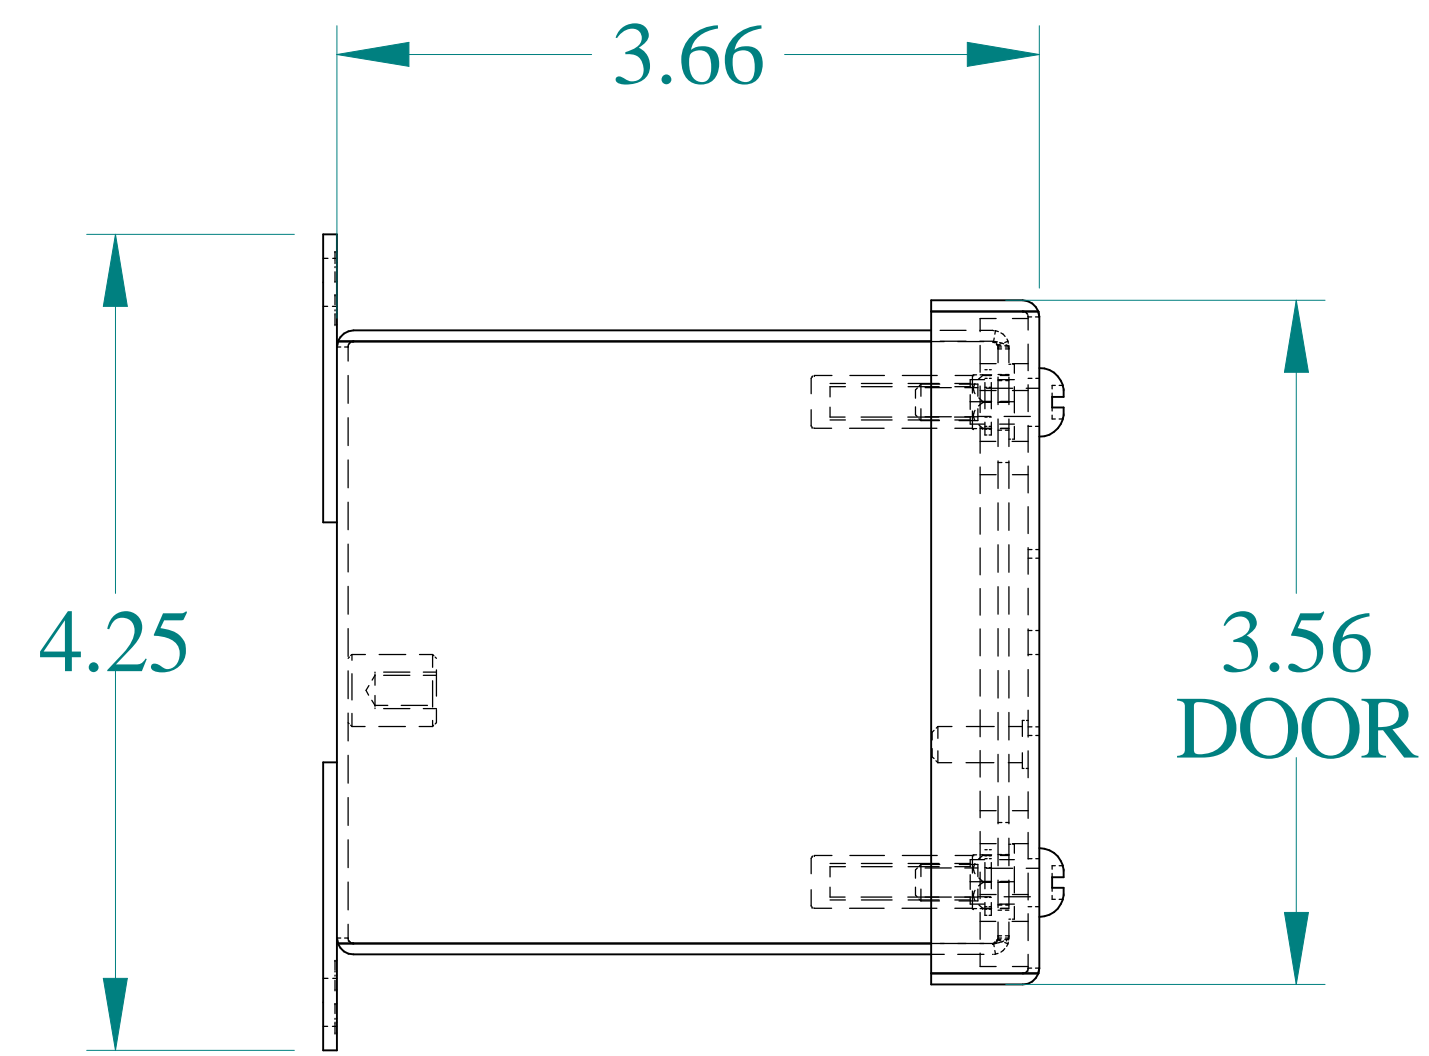

TOP VIEW

DETAIL Z
TYP

ISOMETRIC VIEWS

SIDE VIEW

FRONT VIEW

GROUND STUD
DOOR

SIDE VIEW

BACK VIEW

BOTTOM VIEW

GROUND STUD
BODY

Data subject to change without notice.

Part # : MPB1LG

Date : Apr. 30, 2020

Link: www.hammmfg.com/MPB1LG