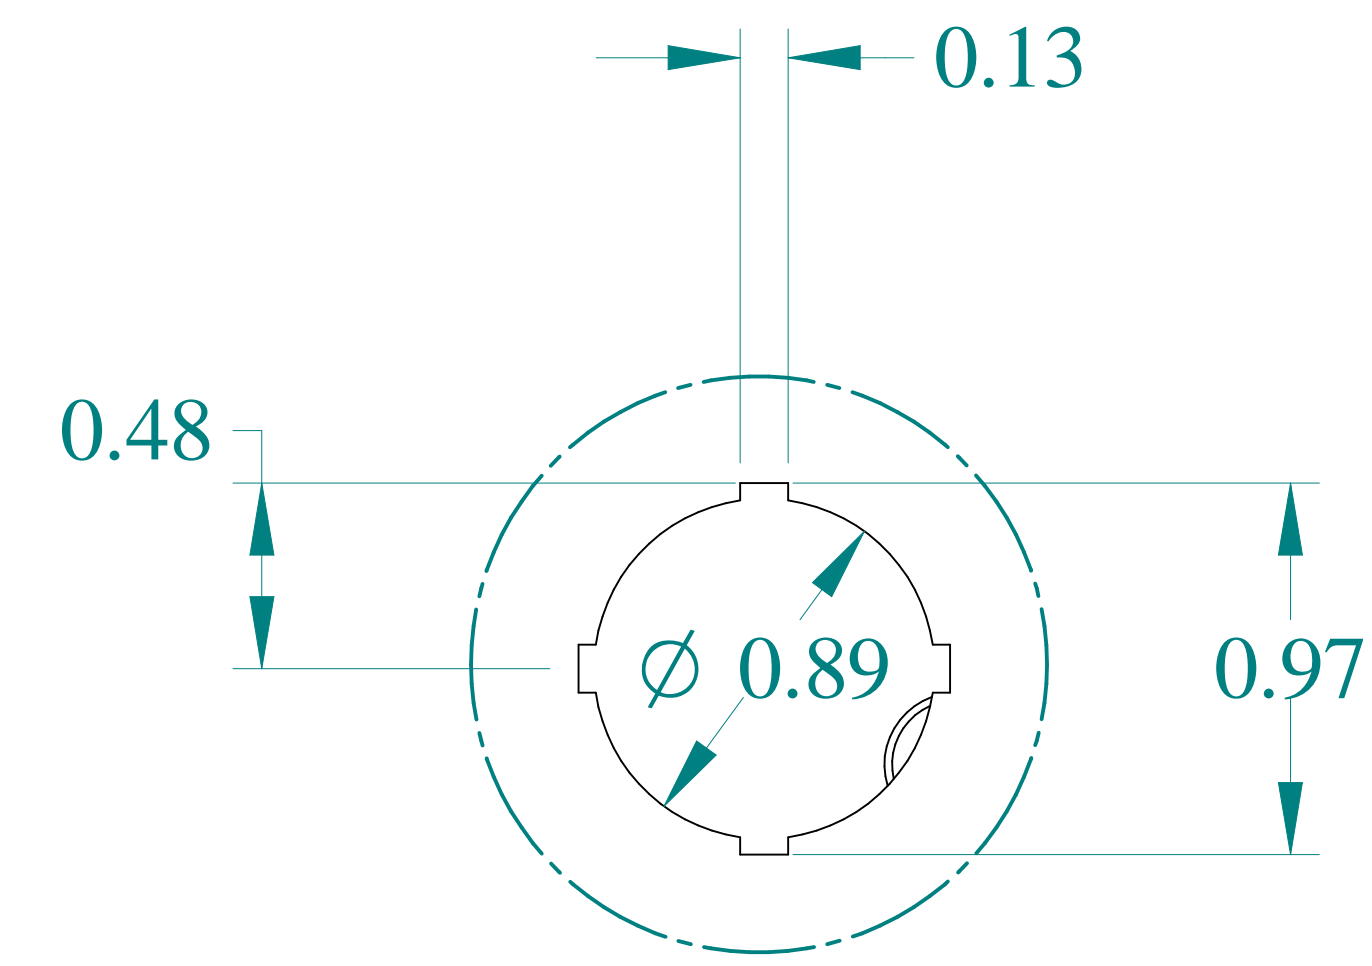

TOP VIEW

DETAIL Z
TYP

ISOMETRIC VIEWS

SIDE VIEW

FRONT VIEW

GROUND STUD
DOOR

SIDE VIEW

BACK VIEW

BOTTOM VIEW

GROUND STUD
BODY

Data subject to change without notice.

Part # : MPB1LG

Date : Apr. 30, 2020

Link: www.hammmfg.com/MPB1LG