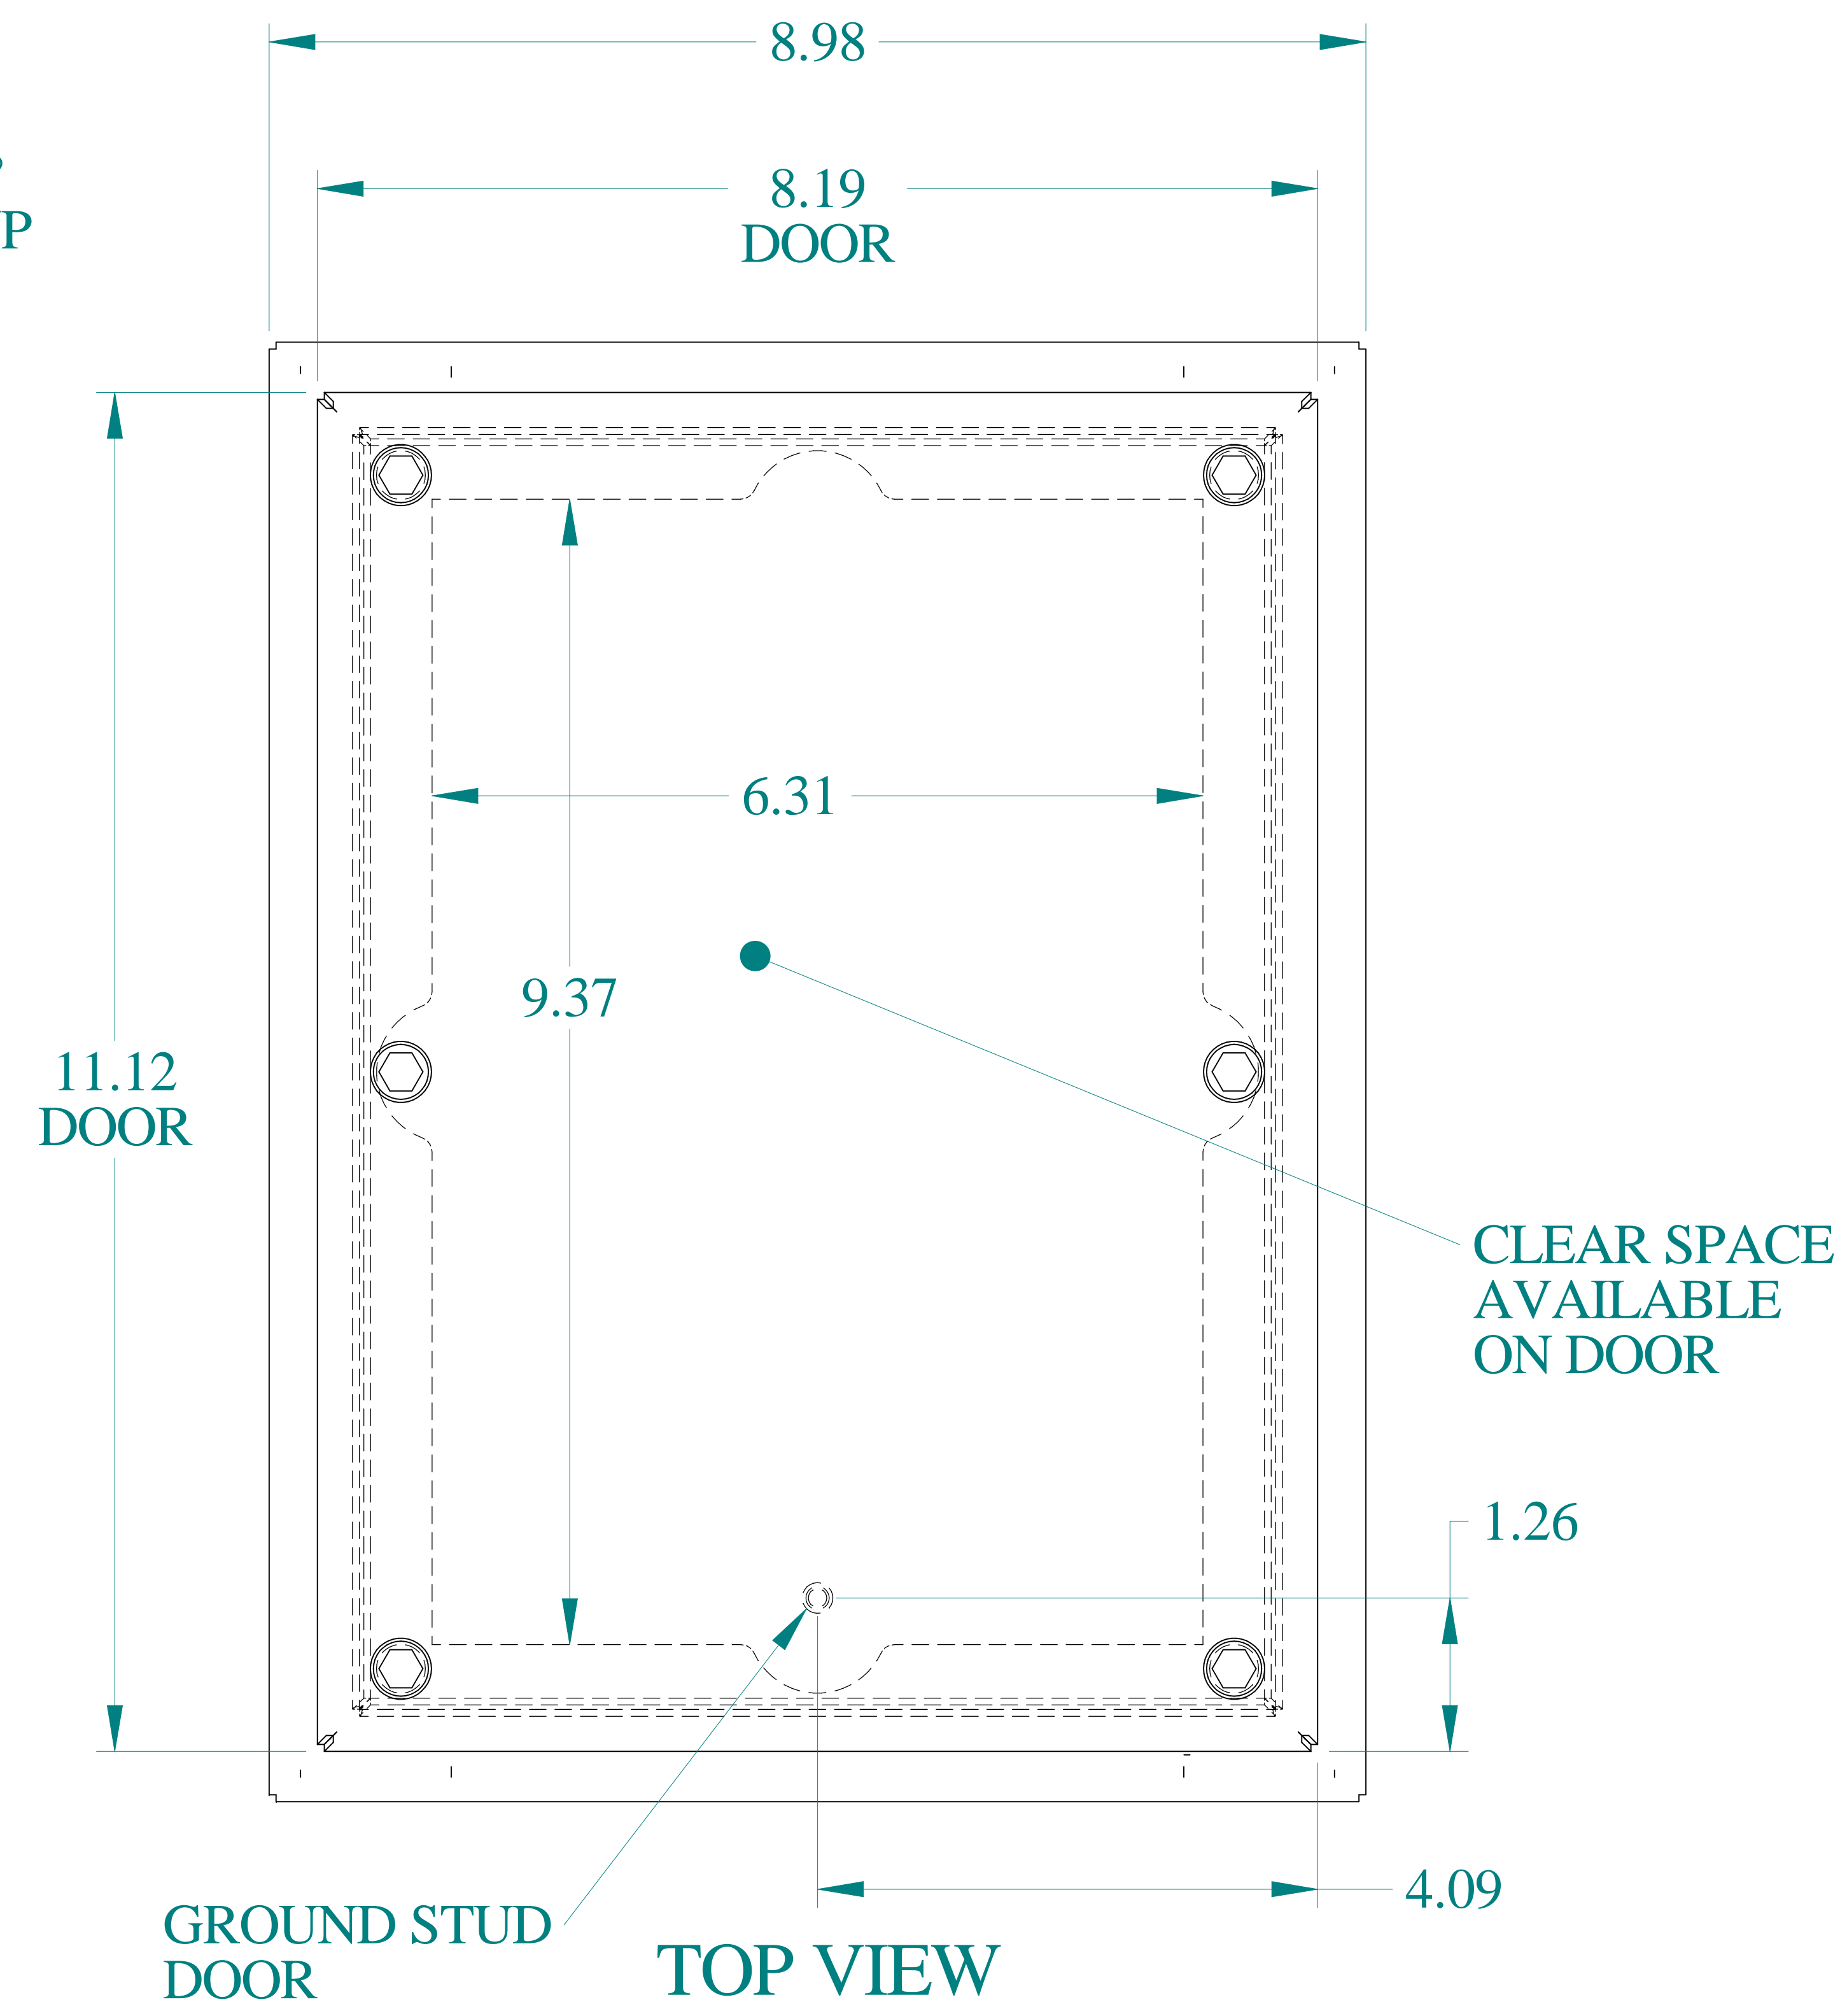

TOP VIEW

SIDE VIEW

TOP VIEW

SIDE VIEW

BACK VIEW

BOTTOM VIEW

ISOMETRIC VIEWS

Data subject to change without notice.

Part #: HYJ1294SS

Date: Jan. 21, 2021

Link: www.hamfmg.com/HYJ1294SS