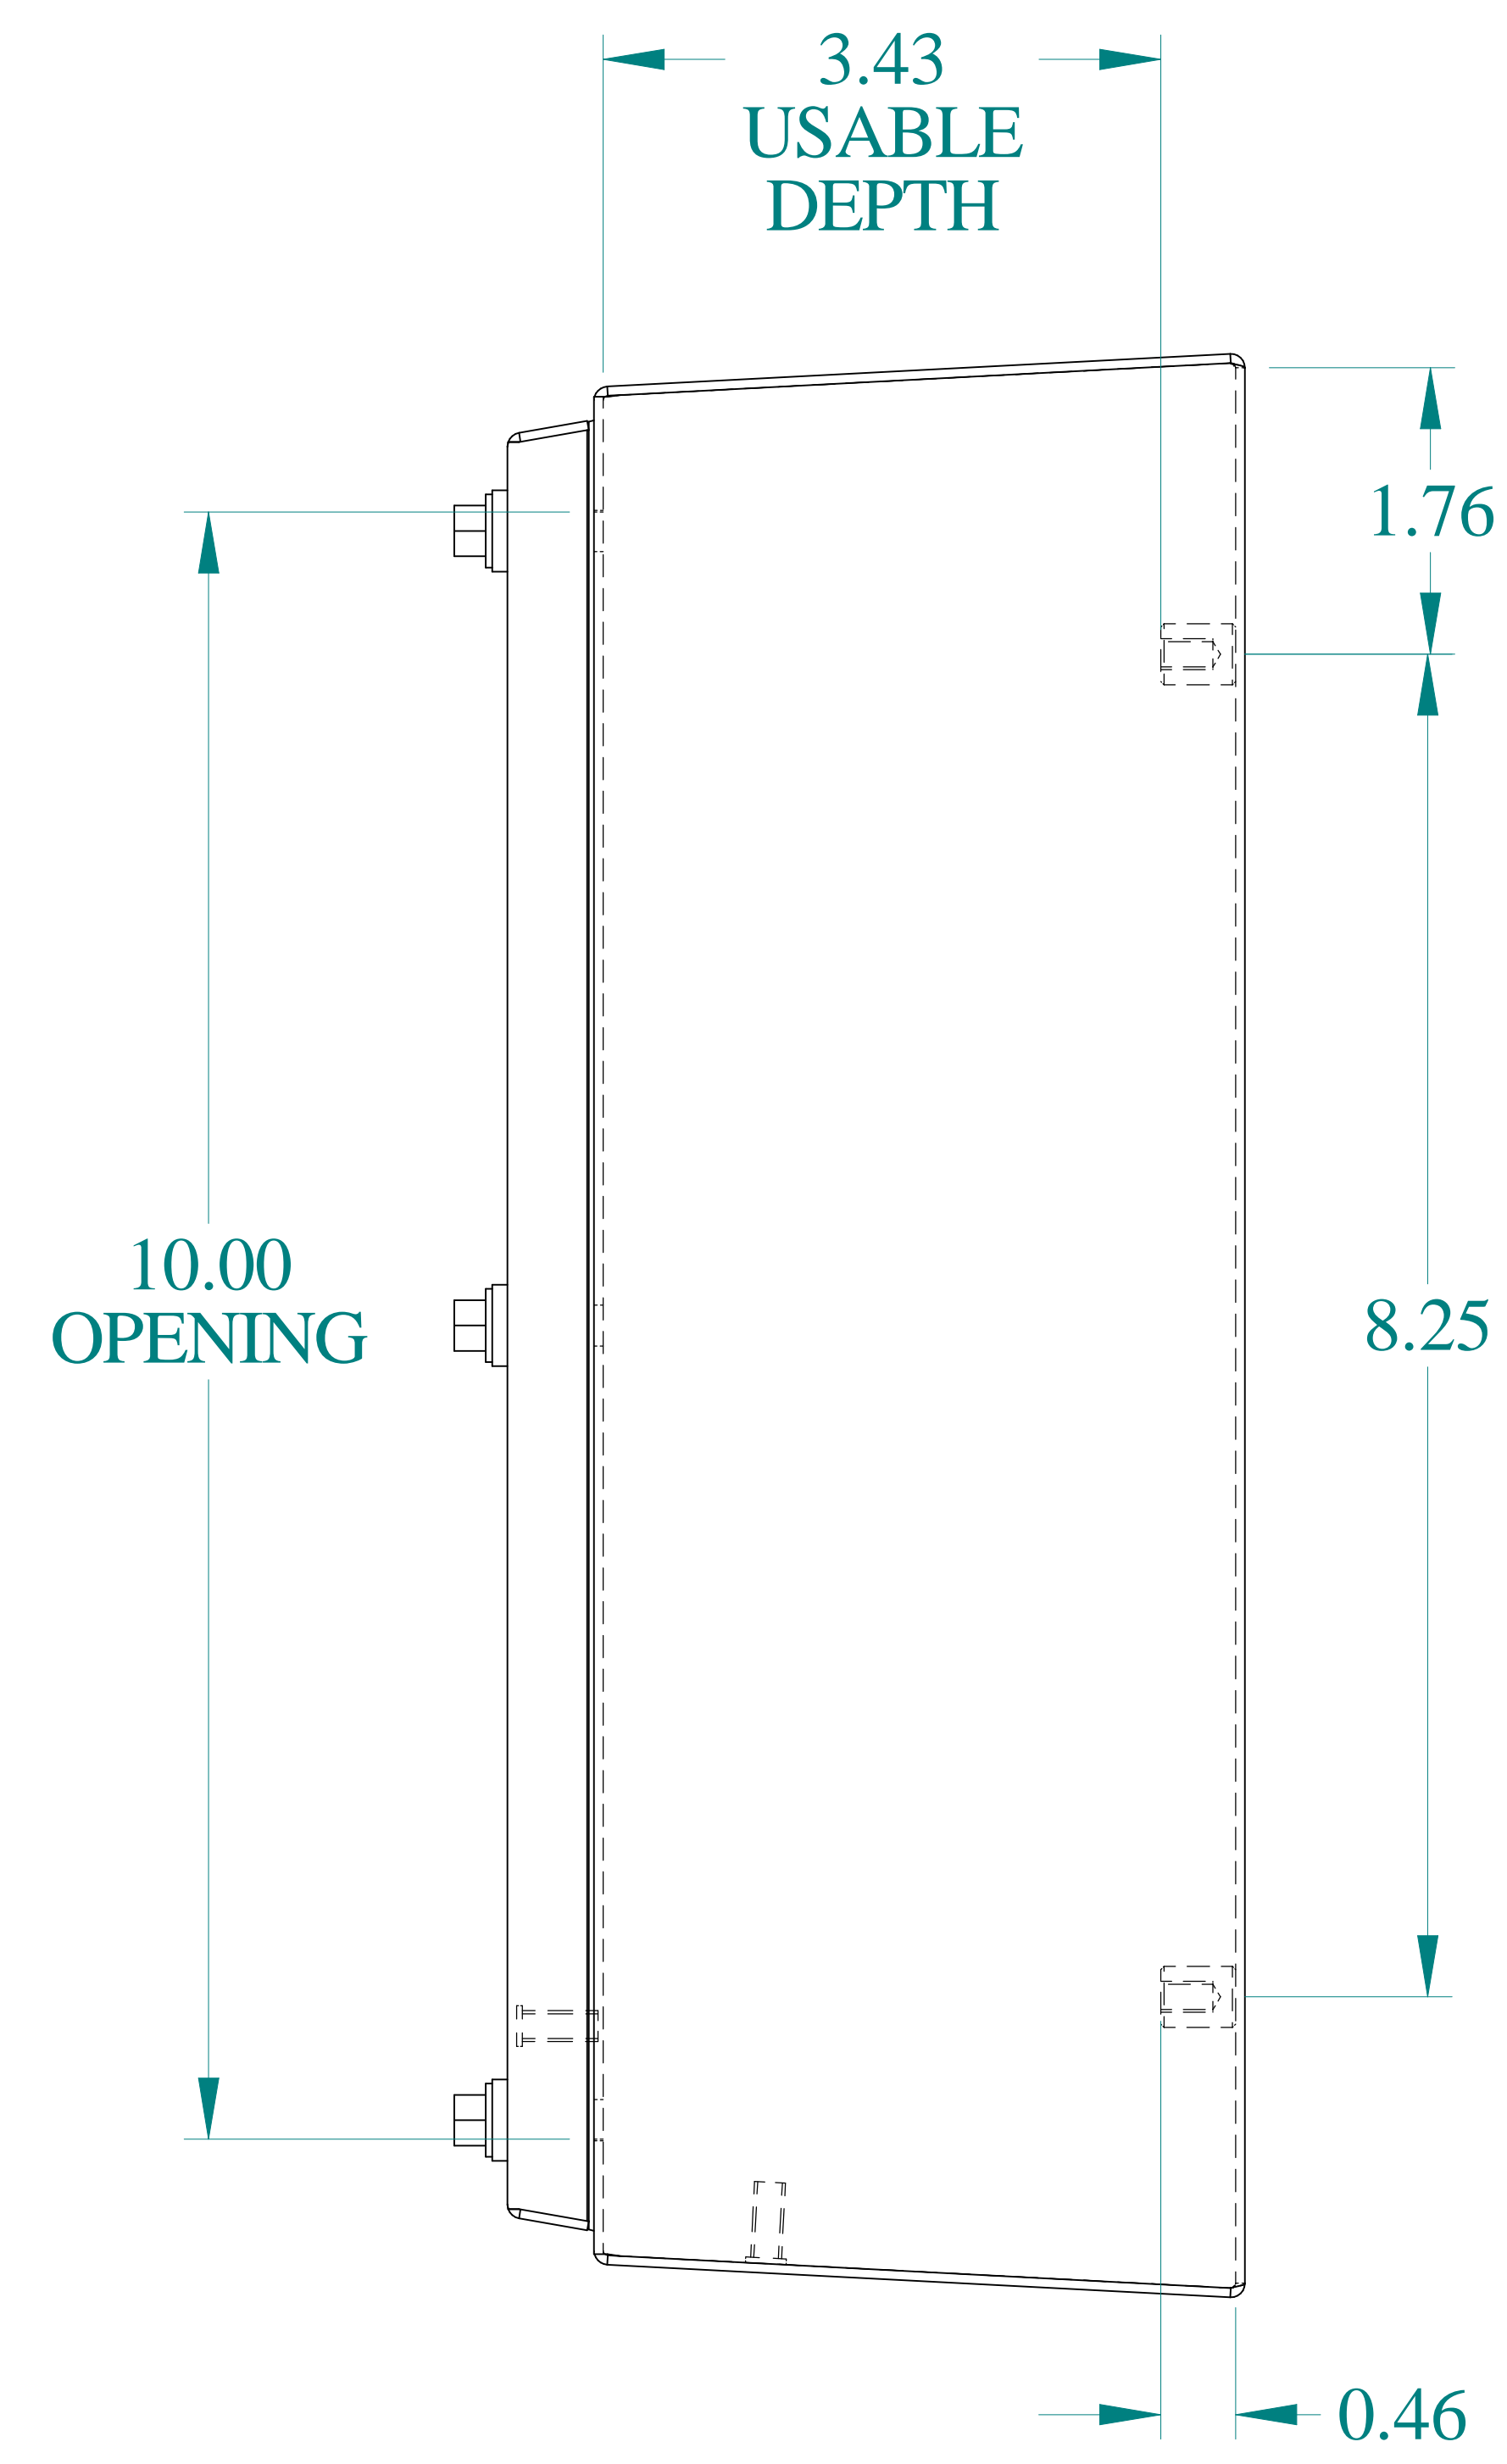

TOP VIEW

SIDE VIEW

TOP VIEW

SIDE VIEW

BACK VIEW

BOTTOM VIEW

ISOMETRIC VIEWS

Data subject to change without notice.

Part #: HYJ1294SS

Date: Jan. 21, 2021

Link: www.hamfmg.com/HYJ1294SS