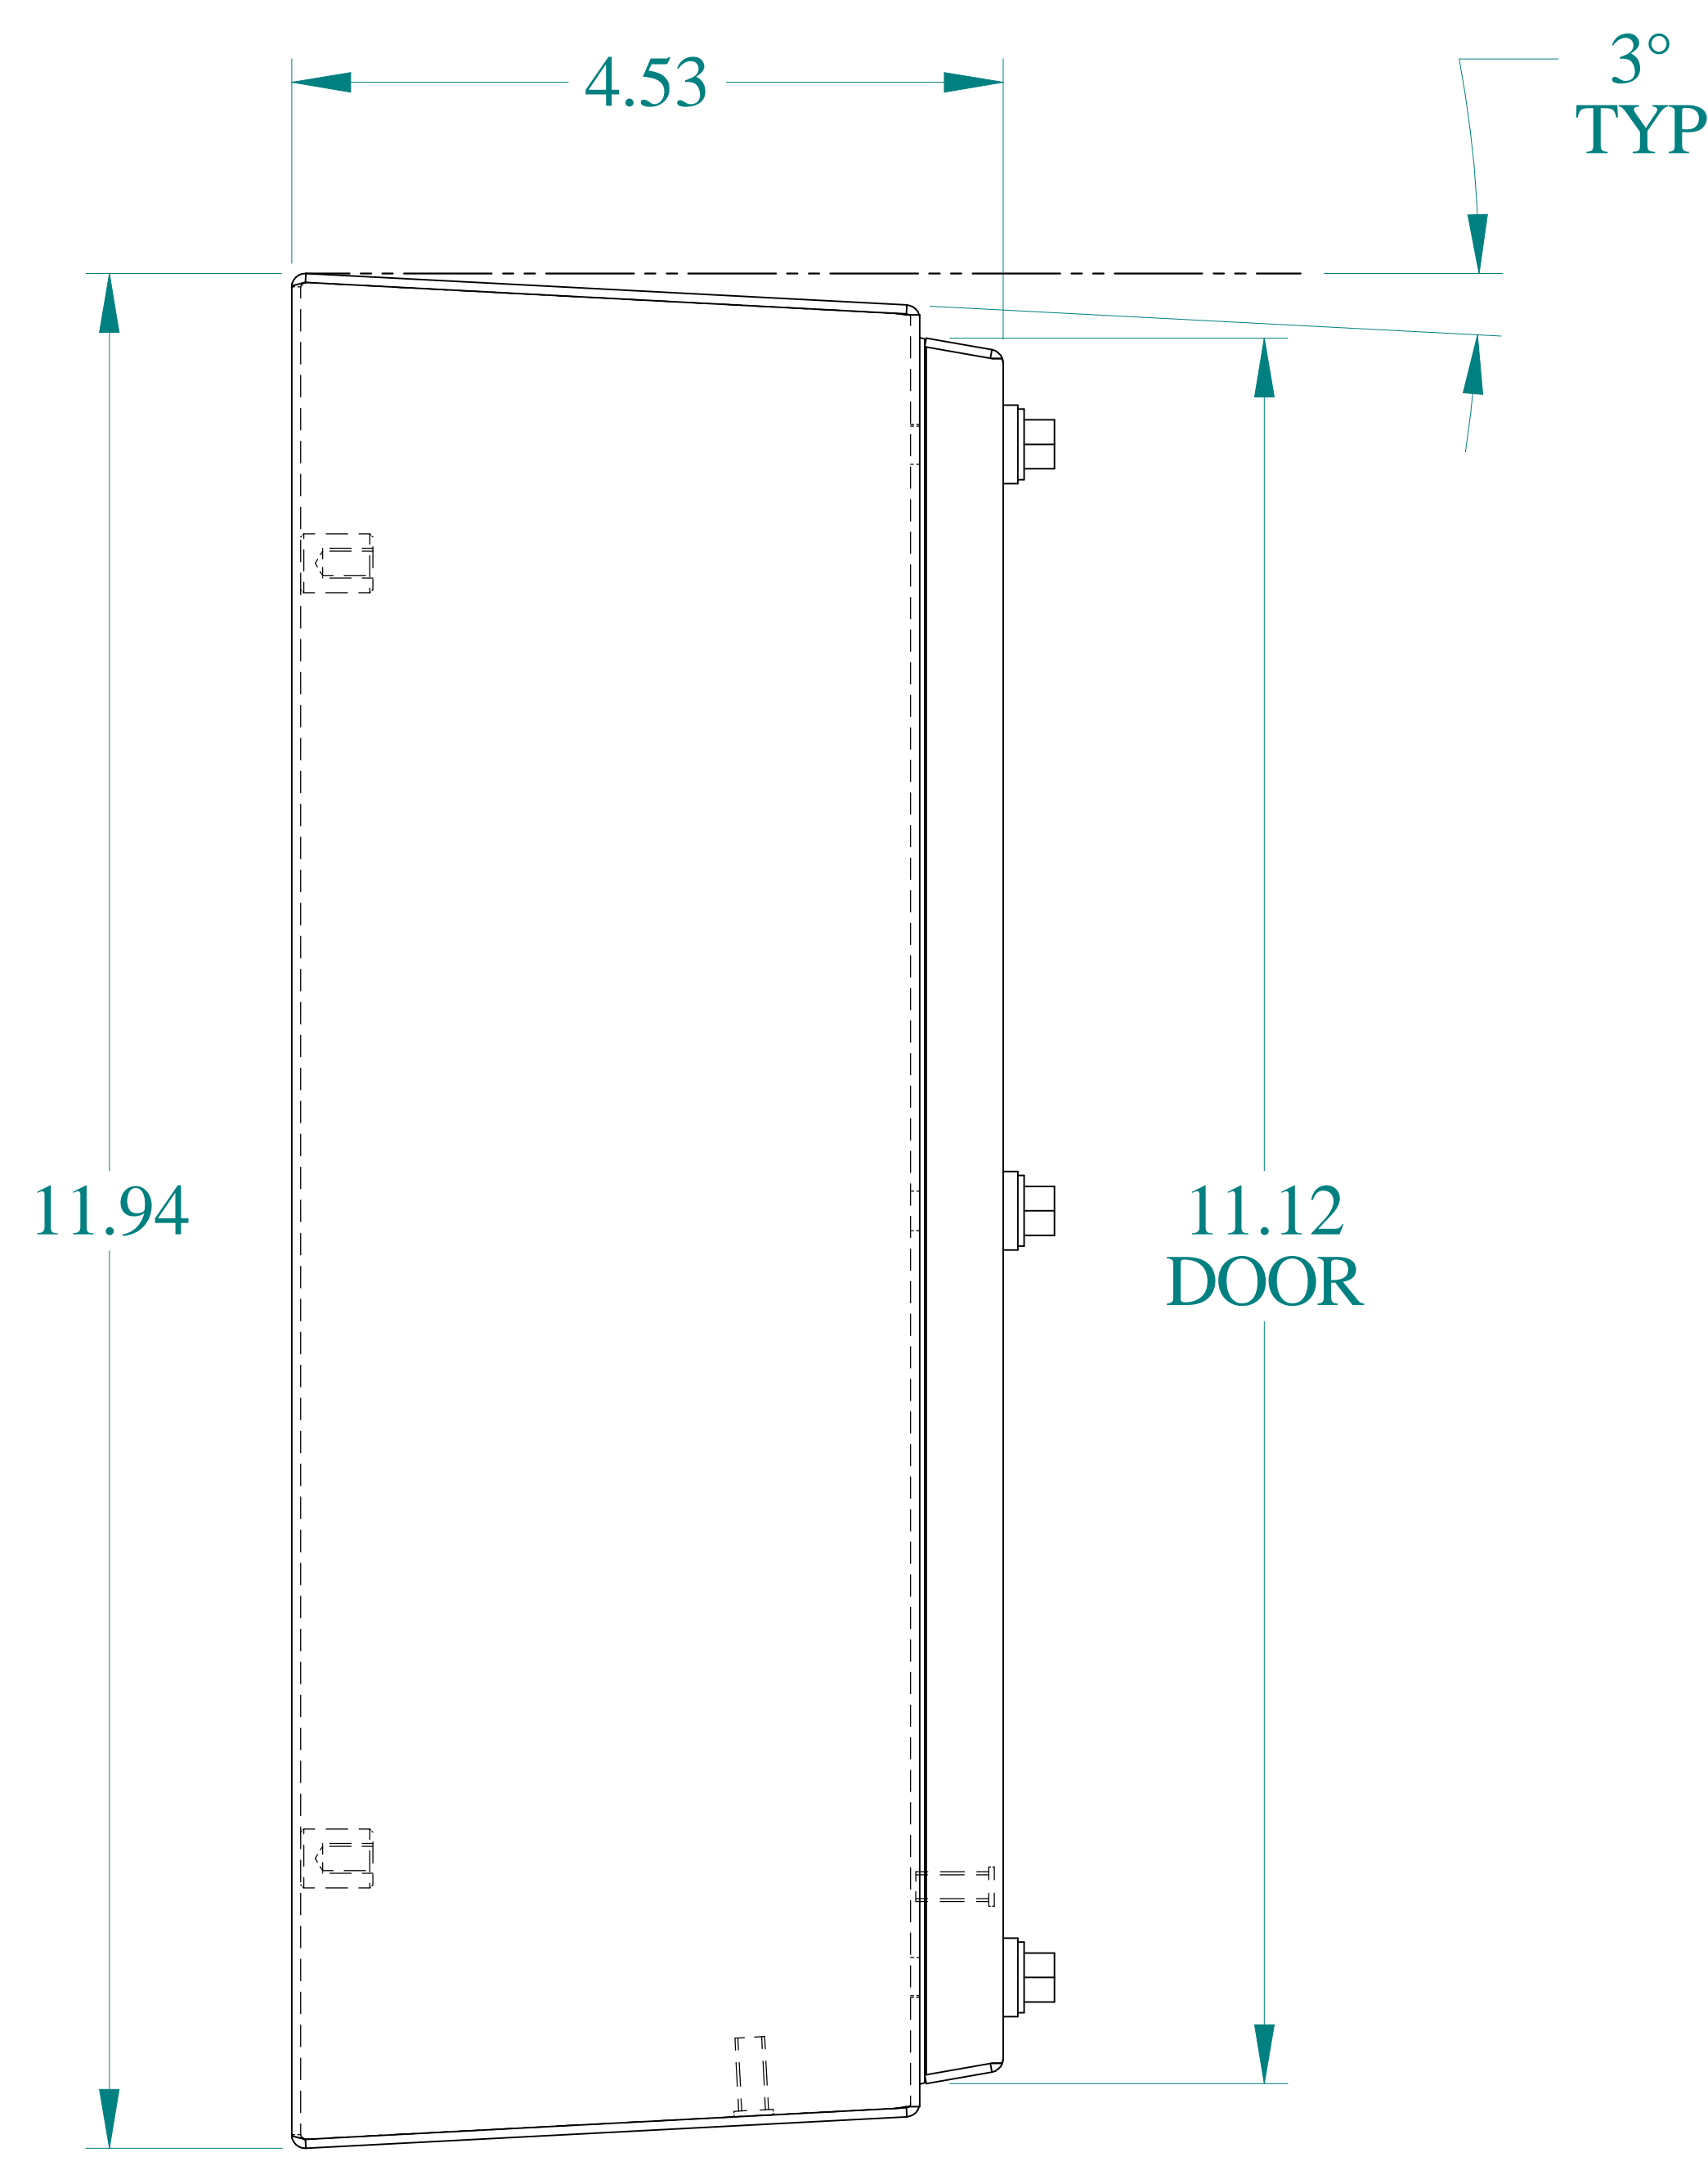

TOP VIEW

SIDE VIEW

TOP VIEW

SIDE VIEW

BACK VIEW

BOTTOM VIEW

ISOMETRIC VIEWS

Data subject to change without notice.

Part #: HYJ1294SS

Date: Jan. 21, 2021

Link: www.hamfmg.com/HYJ1294SS