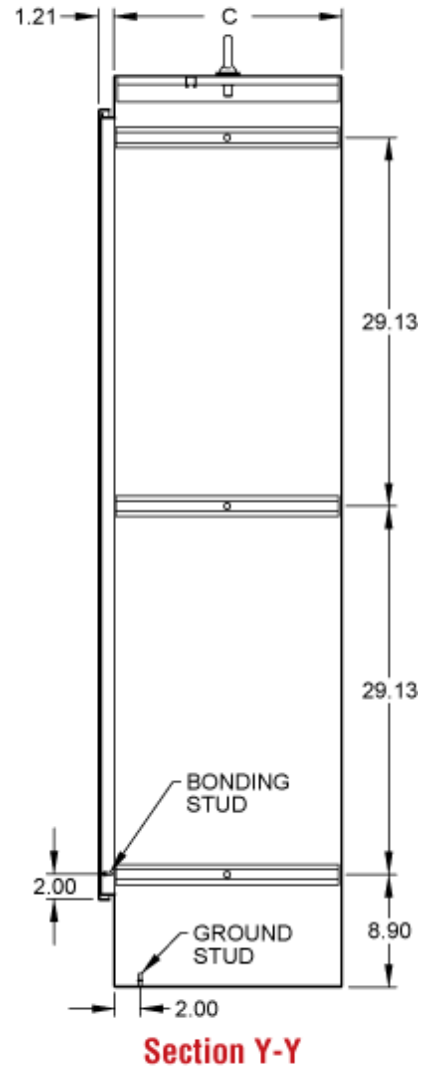

Construction

- Formed 12 gauge steel.
- Smooth, continuously welded seams without knockouts, cutouts or holes.
- Lifting eyes provide for easy enclosure handling.
- Doors are supported with heavy gauge continuous hinges.
- New 3-pt padlocking door handle.
- Seamless poured-in place gasket.
- Provision for light kit mounting.
- A grounding stud is provided in the enclosure and a bonding stud is provided on the door.
- Mounting channels are welded on the inside of the enclosure for mounting of optional inner panels or rack equipment rails.

Part No.	A	B	C	Optional Inner Panel
HN4FS722518	72.06	25.06	18.06	72WFW
HN4FS723124	72.06	31.06	24.06	72XFW
HN4FS723724	72.06	37.06	24.06	72YFW

¹ Refers to optional full height/full width panels. Depth panels/half height width panels are also available