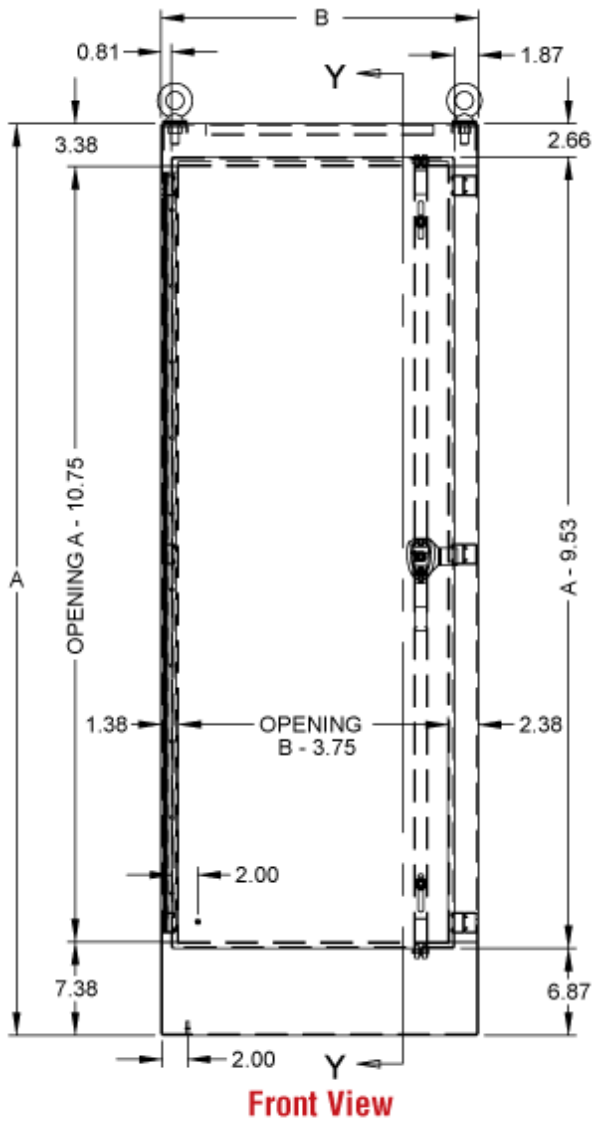

Construction

- Formed 12 gauge steel.
- Smooth, continuously welded seams without knockouts, cutouts or holes.
- Lifting eyes provide for easy enclosure handling.
- Doors are supported with heavy gauge continuous hinges.
- New 3-pt padlocking door handle.
- Seamless poured-in place gasket.
- Provision for light kit mounting.
- A grounding stud is provided in the enclosure and a bonding stud is provided on the door.
- Mounting channels are welded on the inside of the enclosure for mounting of optional inner panels or rack equipment rails.

Part No.	A	B	C	Optional Inner Panel
HN4FS722518	72.06	25.06	18.06	72WFW
HN4FS723124	72.06	31.06	24.06	72XFW
HN4FS723724	72.06	37.06	24.06	72YFW

¹ Refers to optional full height/full width panels. Depth panels/half height width panels are also available