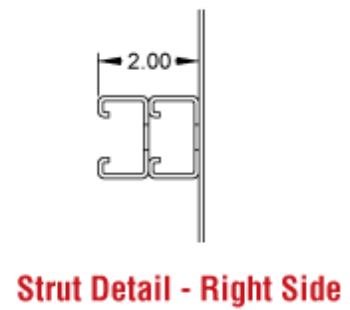

Part No.	A	B	C	Optional Inner Panel
HN4FS722518	72.06	25.06	18.06	72WFW
HN4FS723124	72.06	31.06	24.06	72XFW
HN4FS723724	72.06	37.06	24.06	72YFW

¹ Refers to optional full height/full width panels. Depth panels/half height width panels are also available

Data subject to change without notice