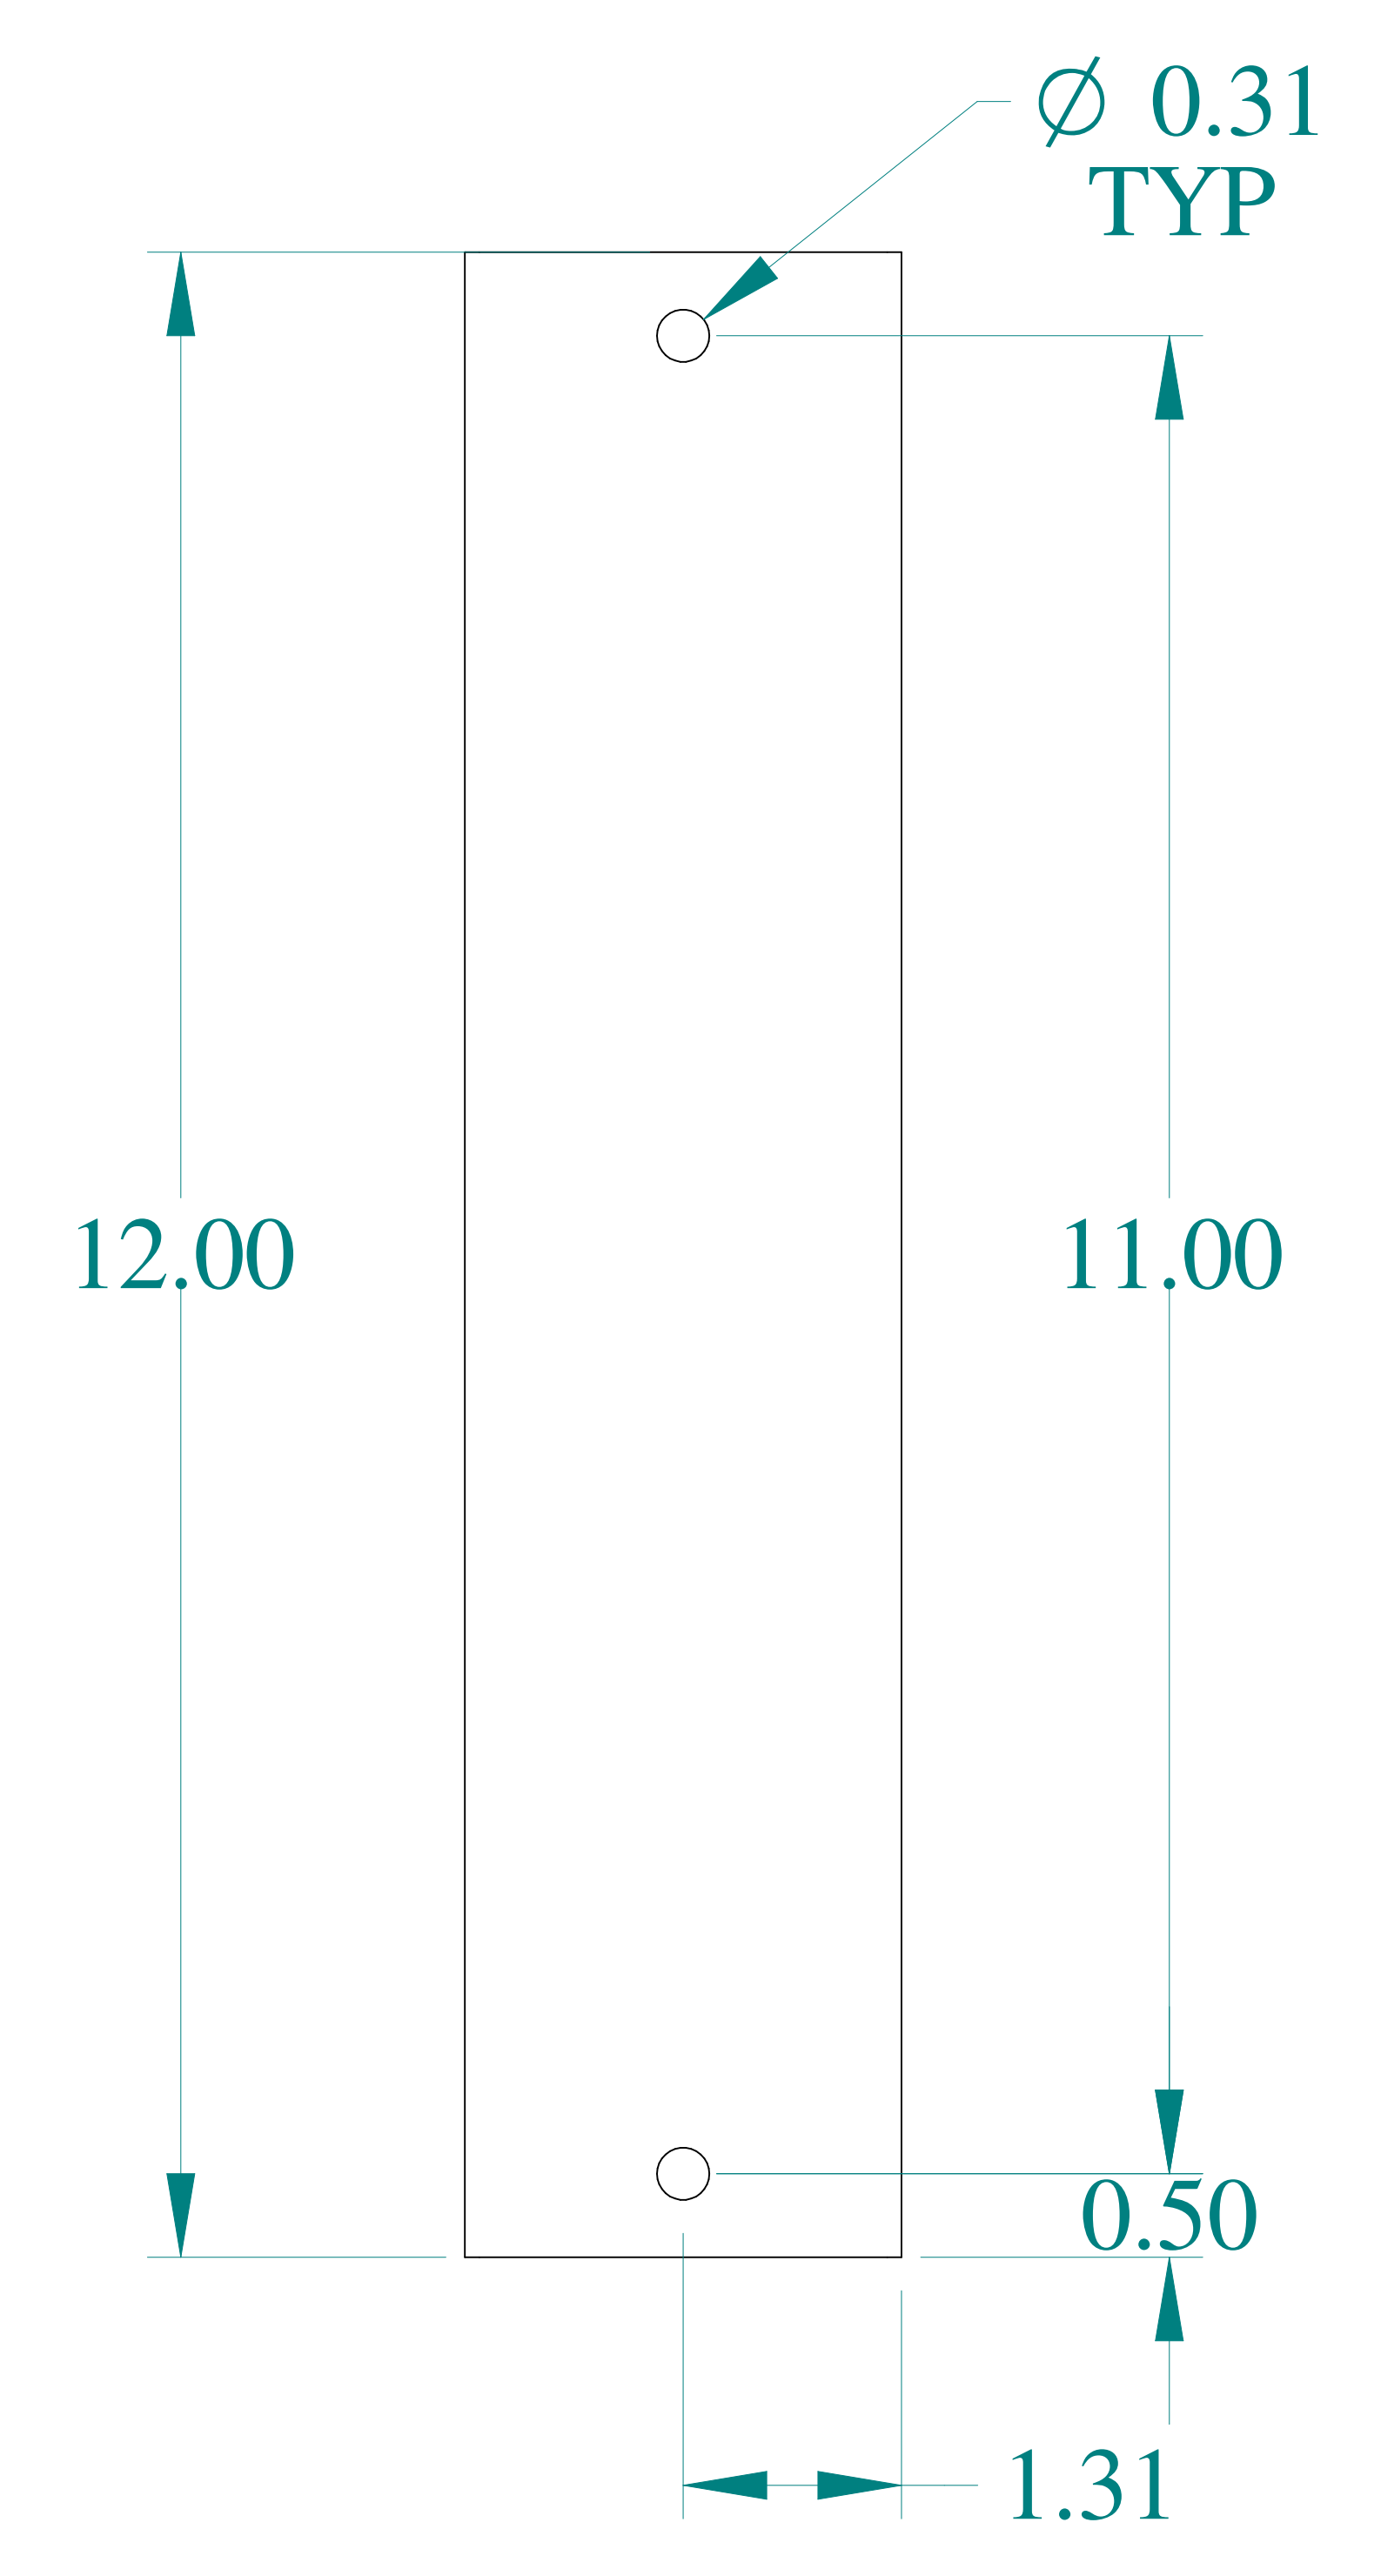

TOP VIEW

ISOMETRIC VIEWS

SIDE VIEW

FRONT VIEW

SIDE VIEW

BACK VIEW

BOTTOM VIEW

**HAMMOND
MANUFACTURING®**
www.hammondmfg.com

Data subject to change without notice.

Part #: CWSC212GNK Date: Jan. 15, 2020

Link: www.hammmfg.com/CWSC212GNK