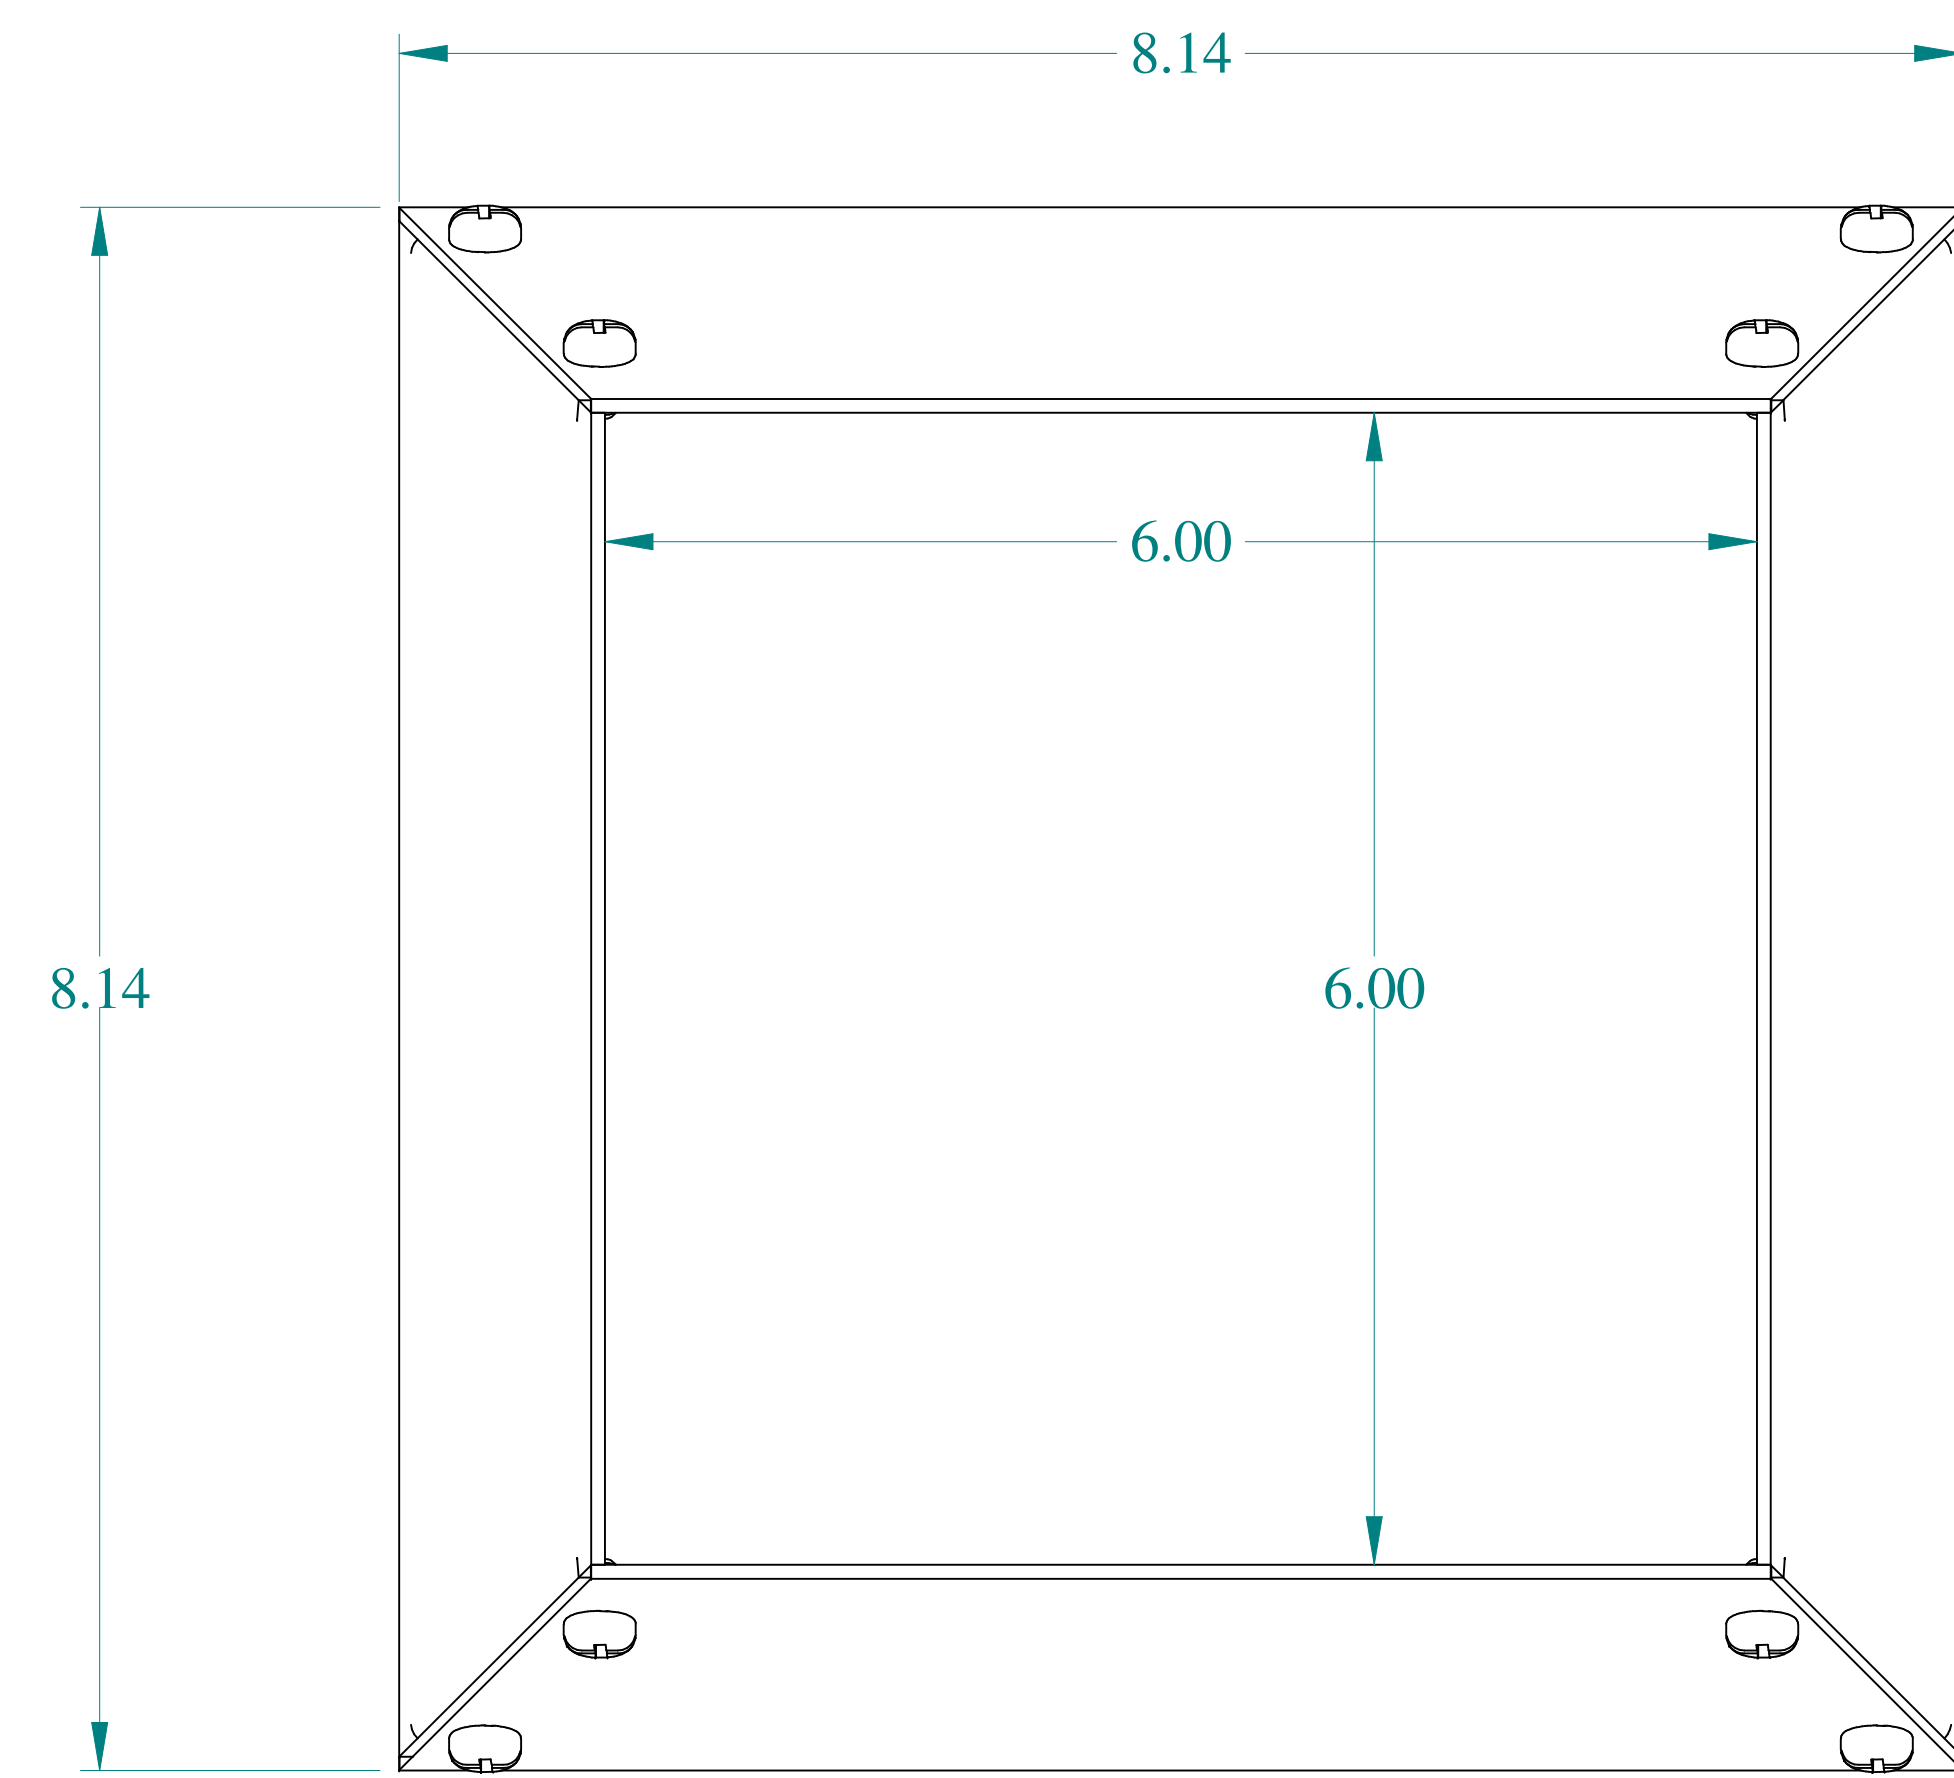

TOP VIEW

ISOMETRIC VIEWS

SIDE VIEW

FRONT VIEW

SIDE VIEW

BACK VIEW

BOTTOM VIEW

Data subject to change without notice.

Part #: CWRD86G

Date: Jan. 22, 2020

Link: www.hammg.com/CWRD86G