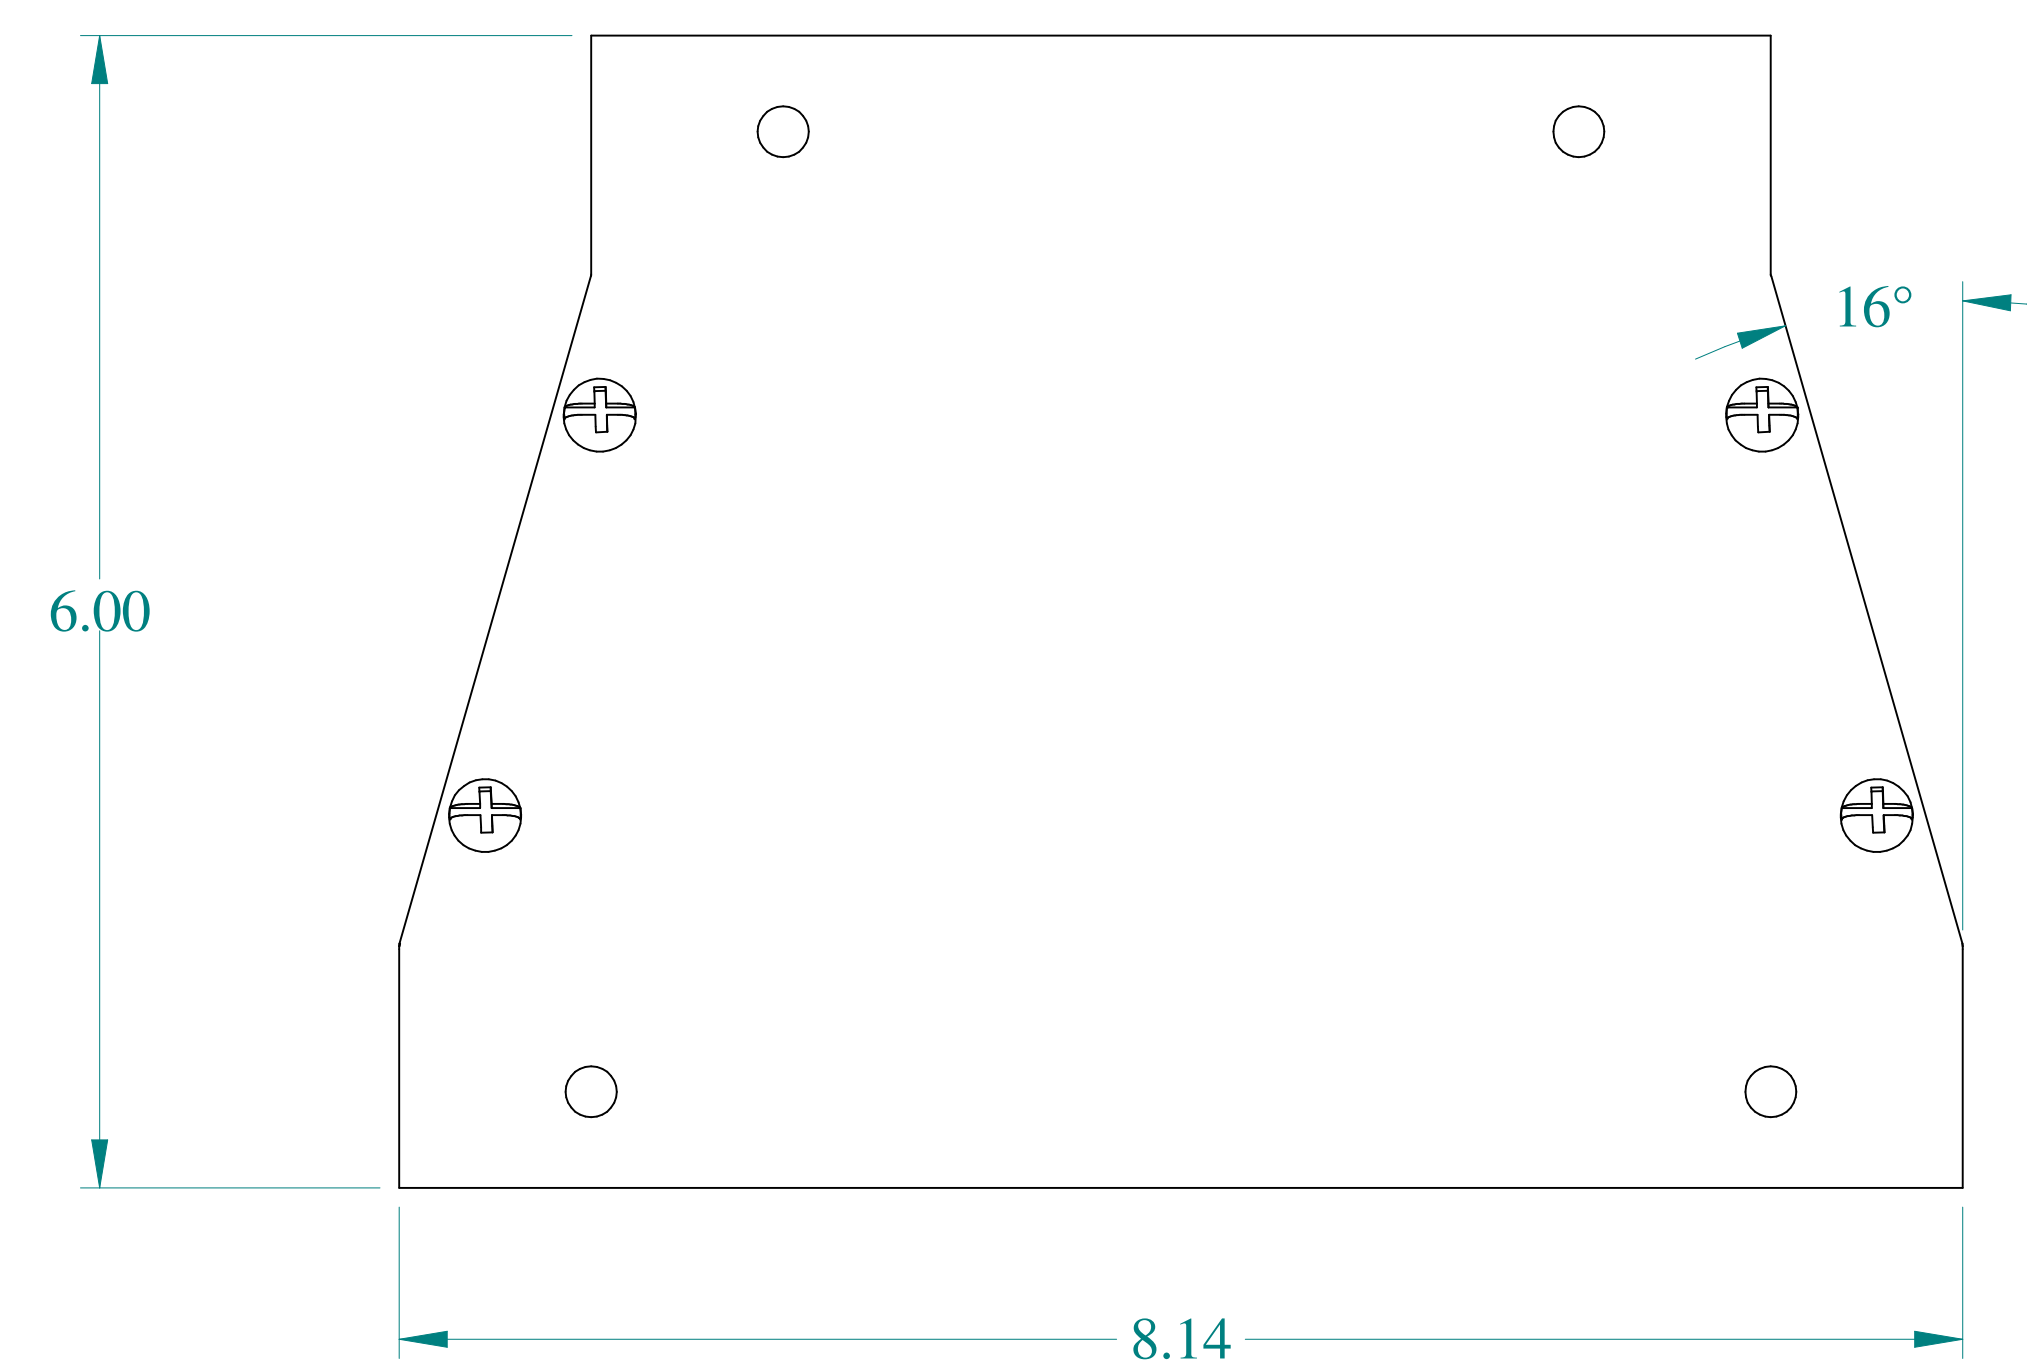

TOP VIEW

ISOMETRIC VIEWS

SIDE VIEW

FRONT VIEW

SIDE VIEW

BACK VIEW

BOTTOM VIEW

Data subject to change without notice.

Part #: CWRD86G

Date: Jan. 22, 2020

Link: www.hammg.com/CWRD86G