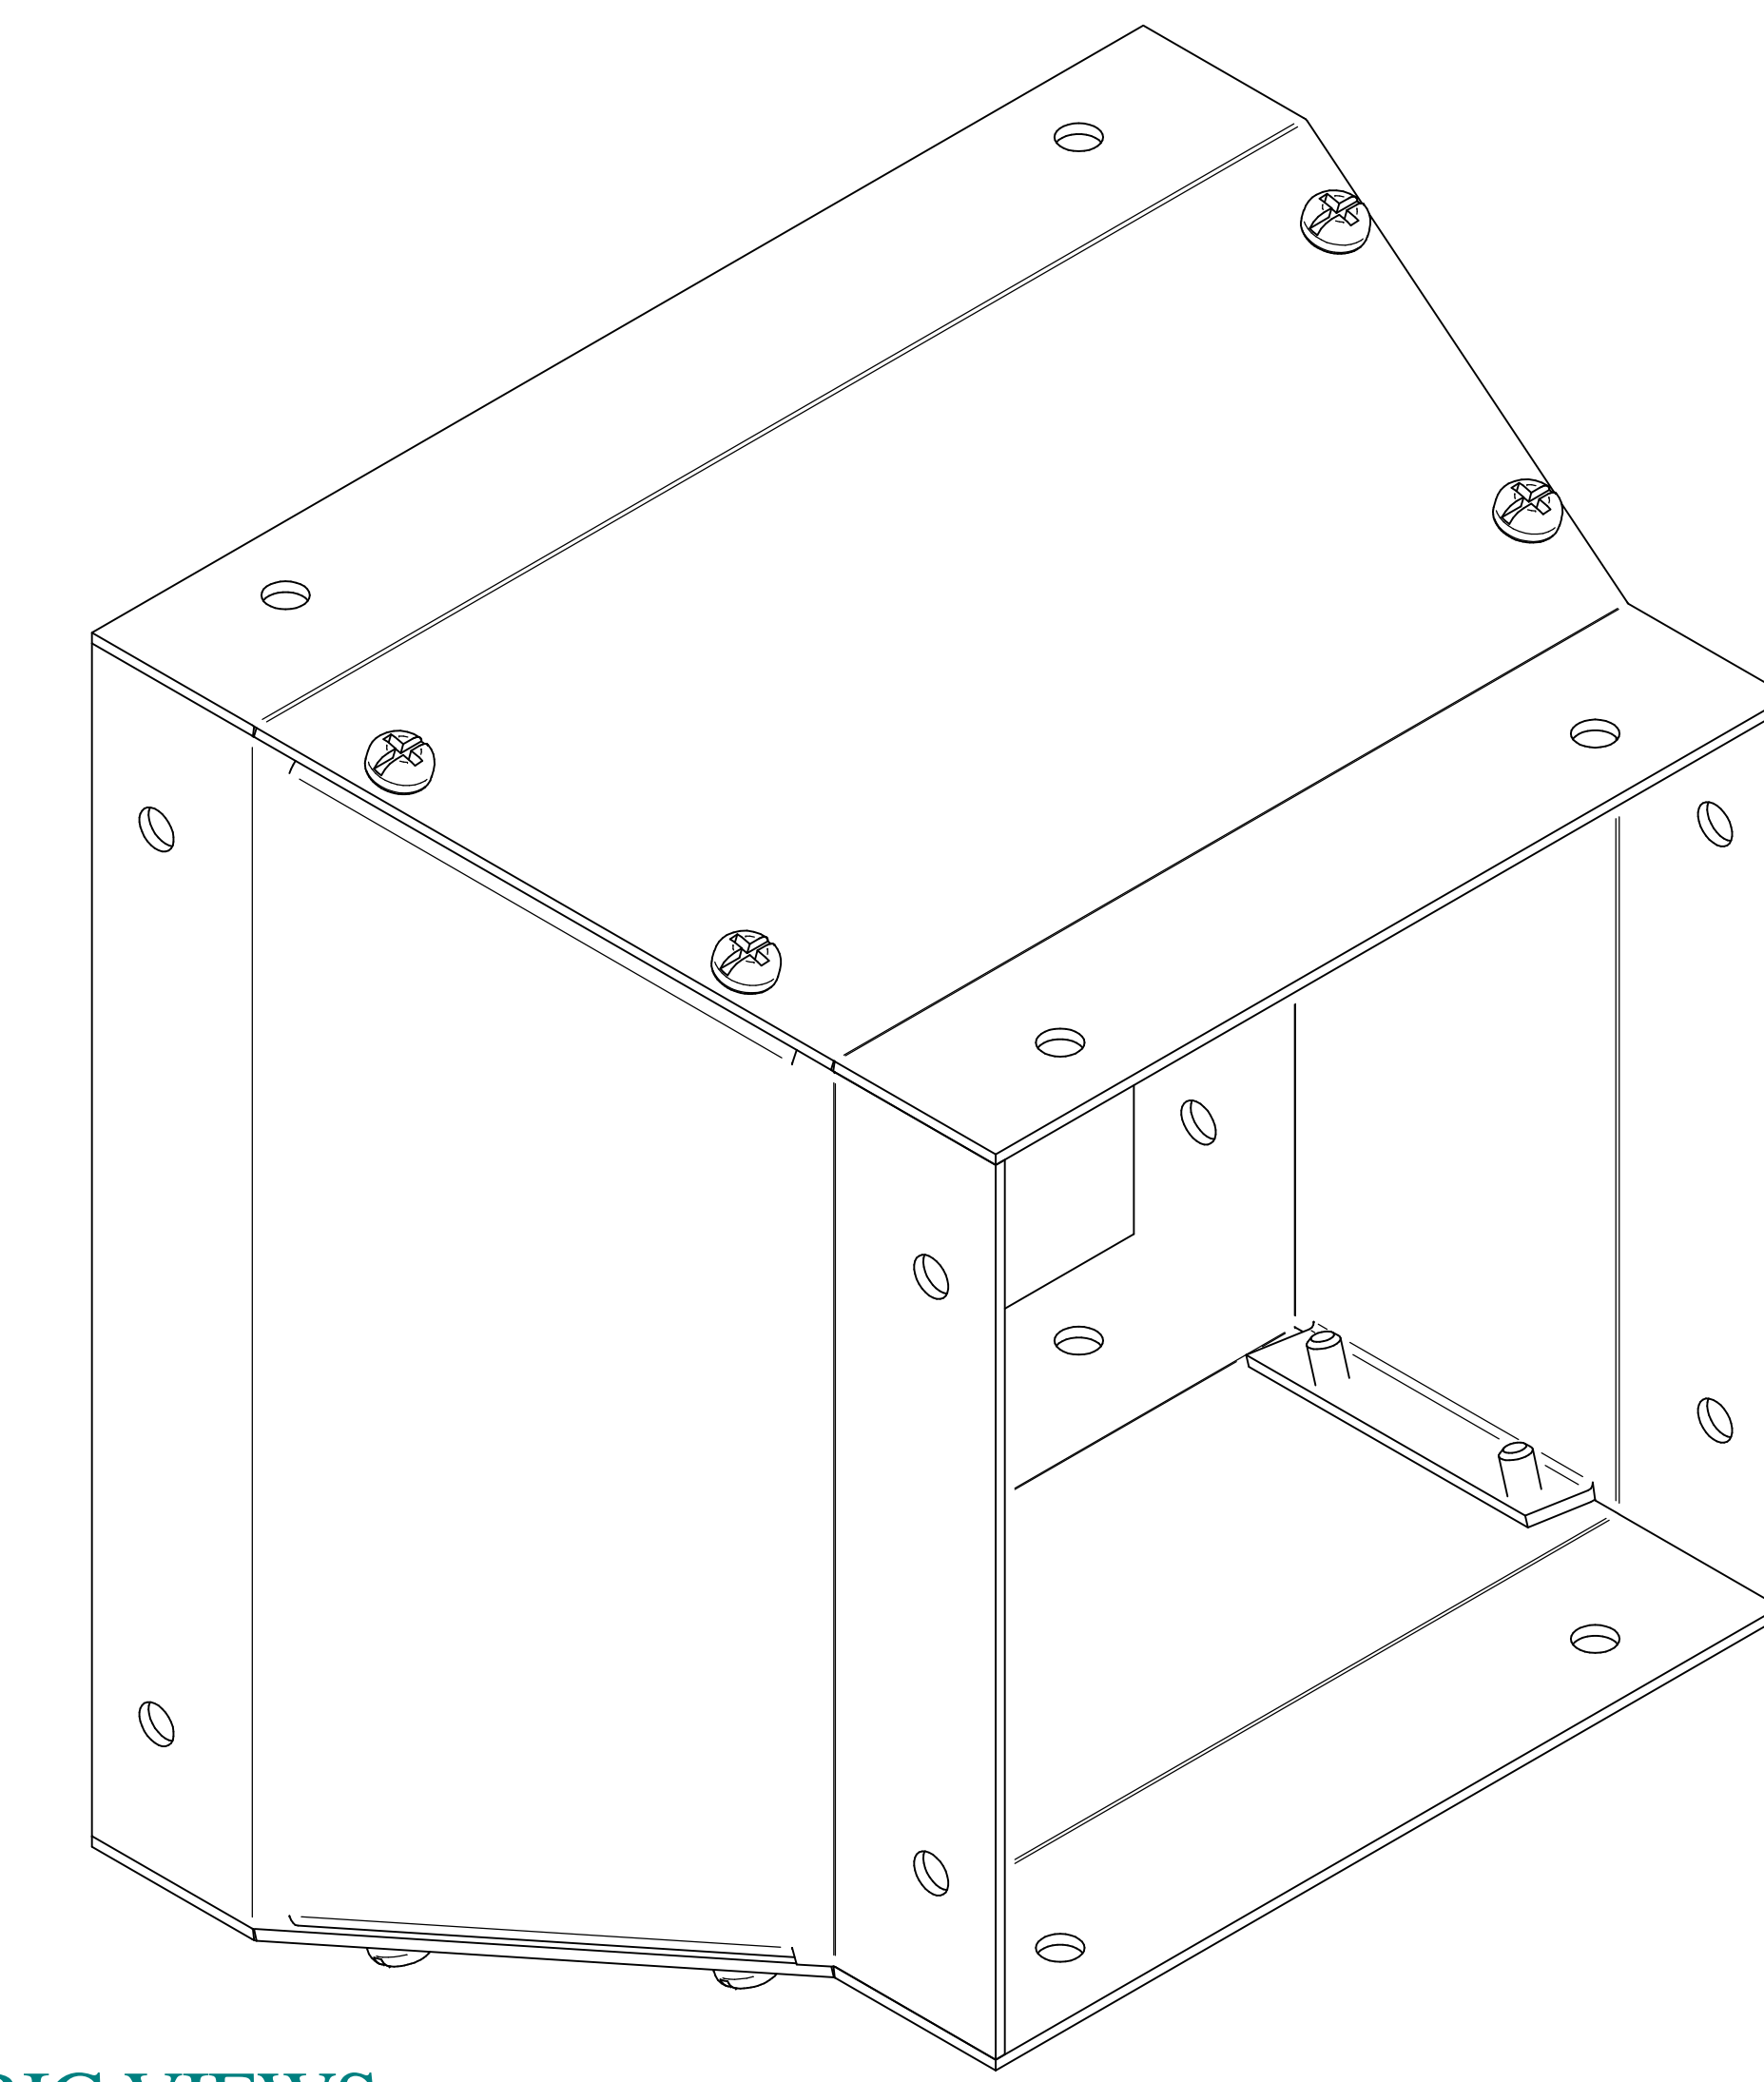

TOP VIEW

ISOMETRIC VIEWS

SIDE VIEW

FRONT VIEW

SIDE VIEW

BACK VIEW

BOTTOM VIEW

Data subject to change without notice.

Part #: CWRD86G

Date: Jan. 22, 2020

Link: www.hammg.com/CWRD86G