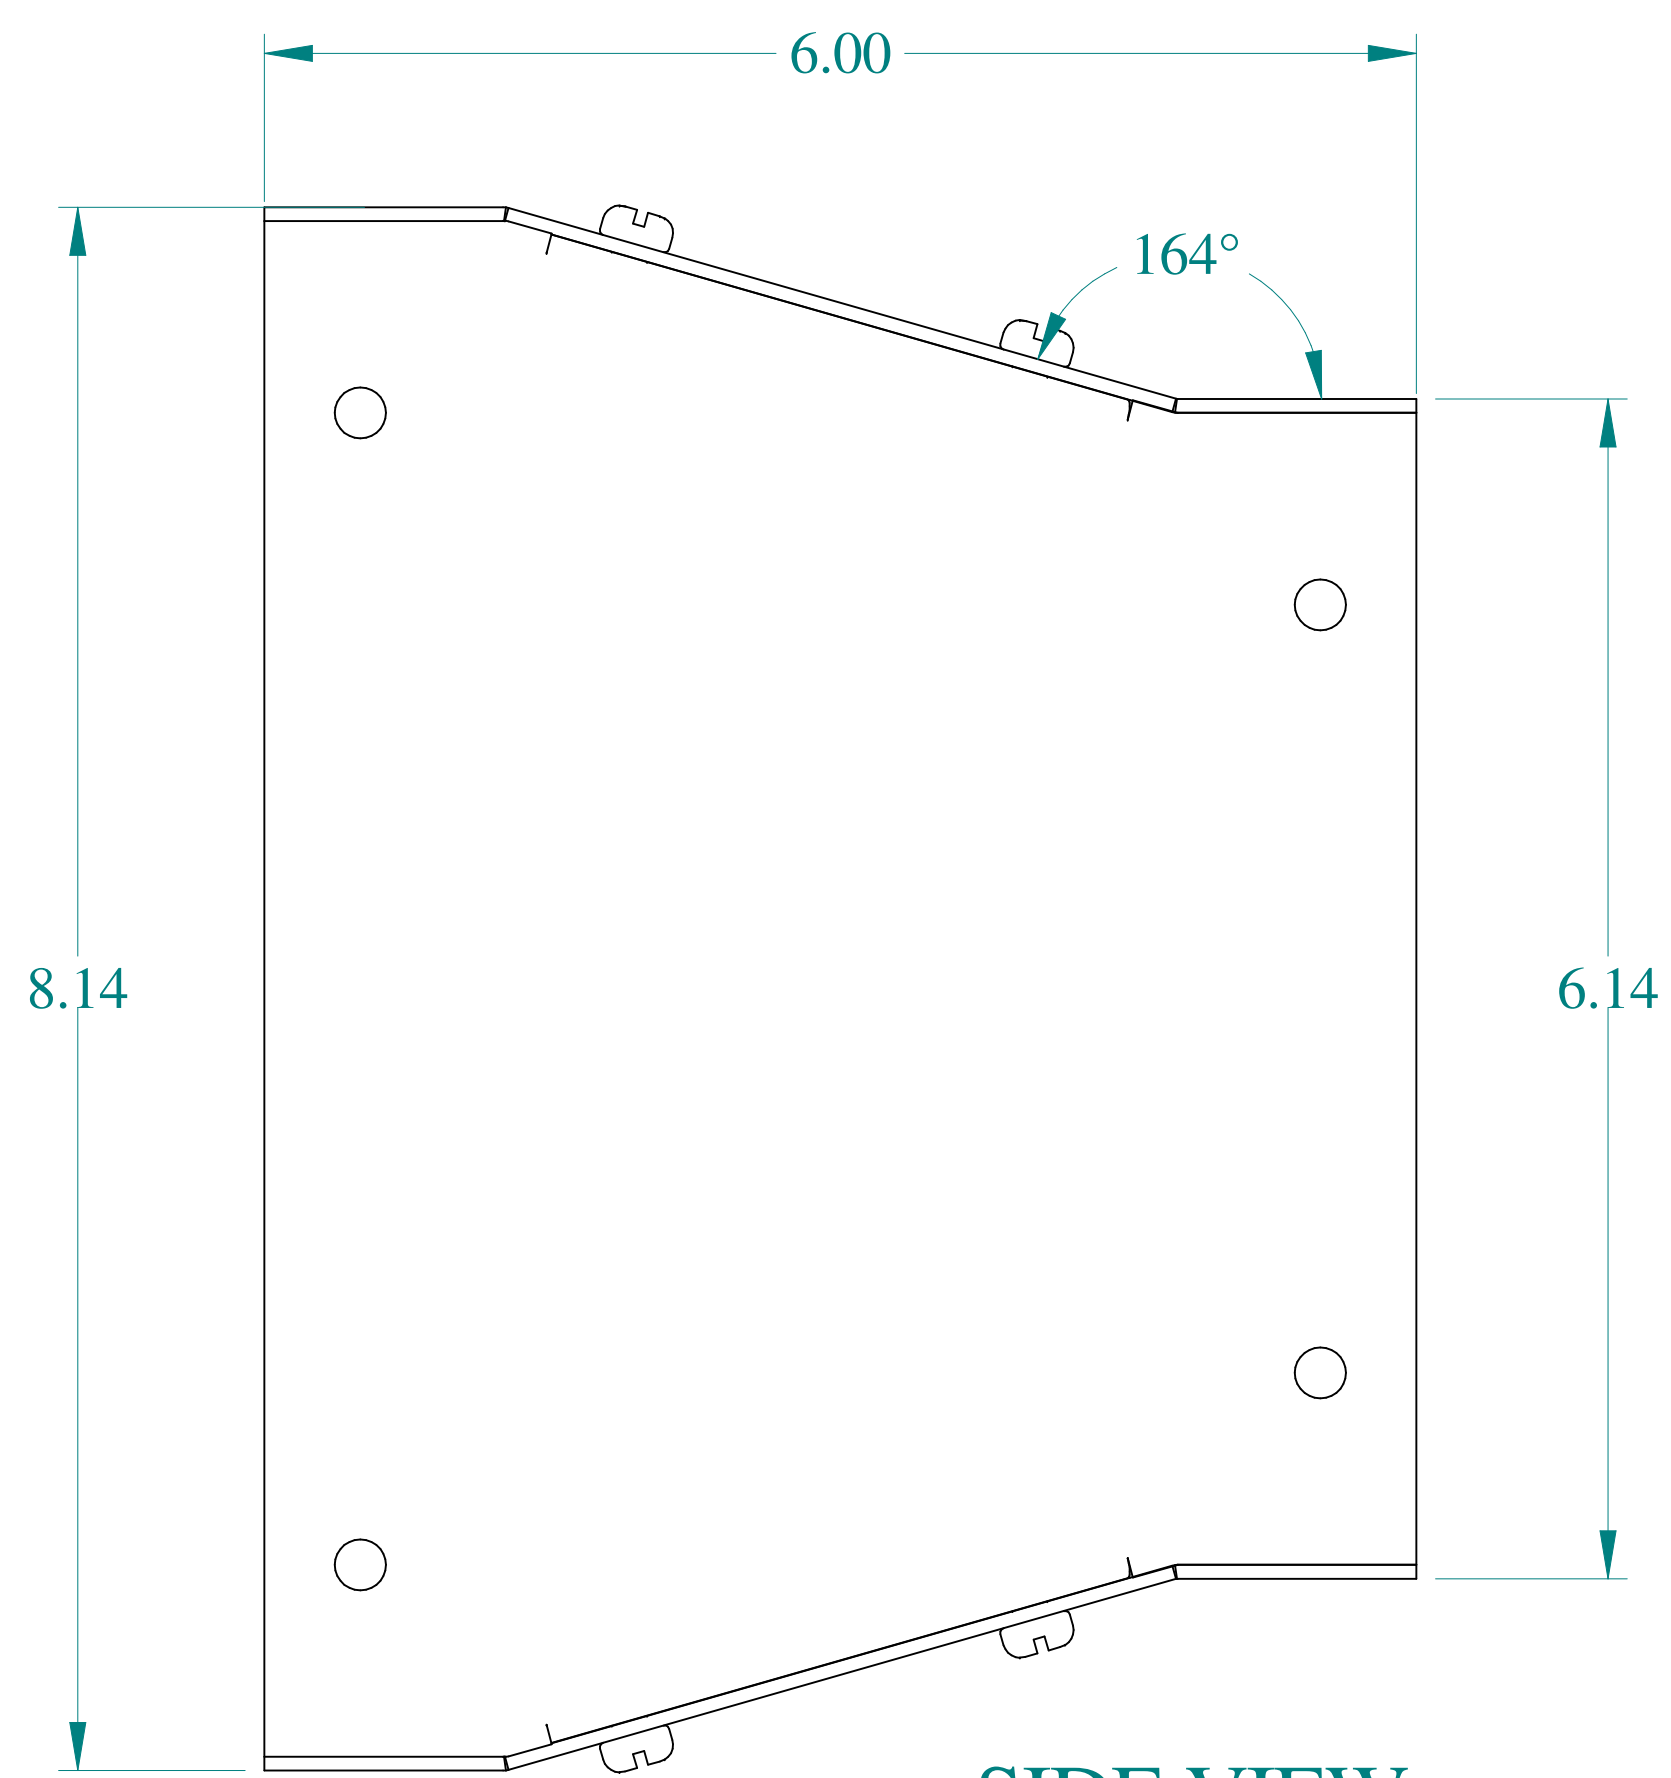

TOP VIEW

ISOMETRIC VIEWS

SIDE VIEW

FRONT VIEW

SIDE VIEW

BACK VIEW

BOTTOM VIEW

Data subject to change without notice.

Part #: CWRD86G

Date: Jan. 22, 2020

Link: www.hammg.com/CWRD86G