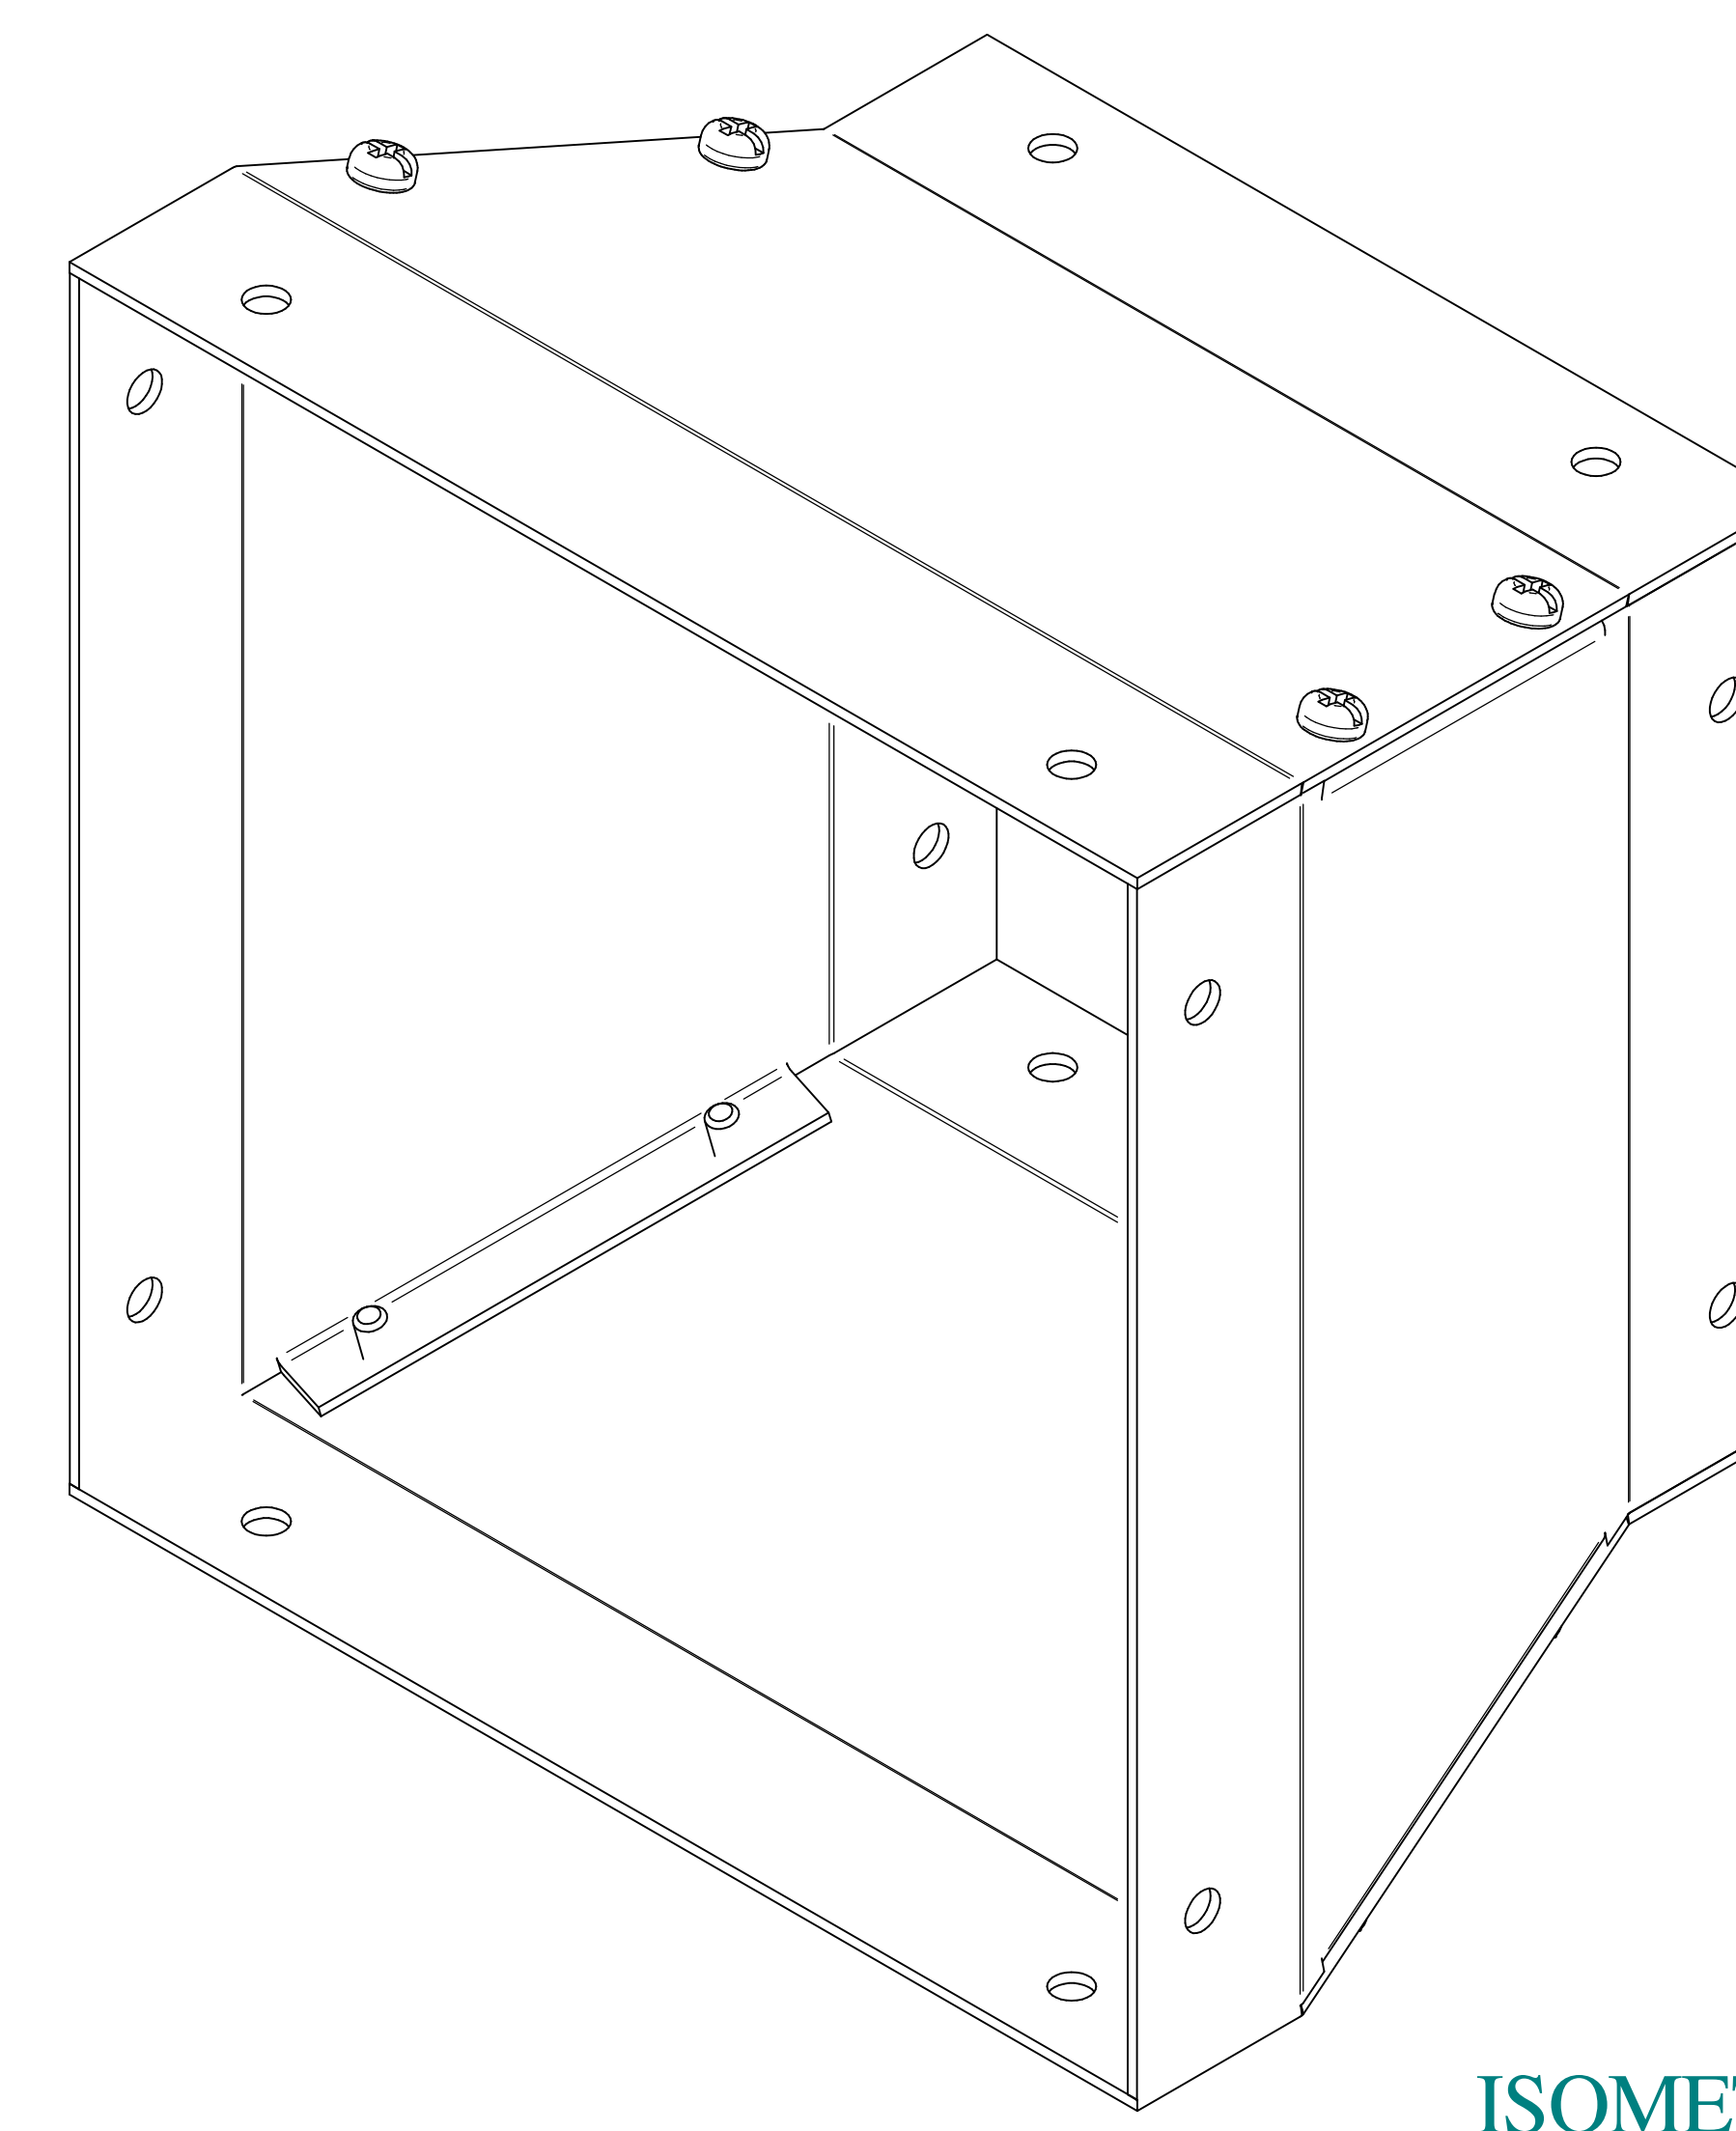

TOP VIEW

ISOMETRIC VIEWS

SIDE VIEW

FRONT VIEW

SIDE VIEW

BACK VIEW

BOTTOM VIEW

Data subject to change without notice.

Part #: CWRD86G

Date: Jan. 22, 2020

Link: www.hammg.com/CWRD86G