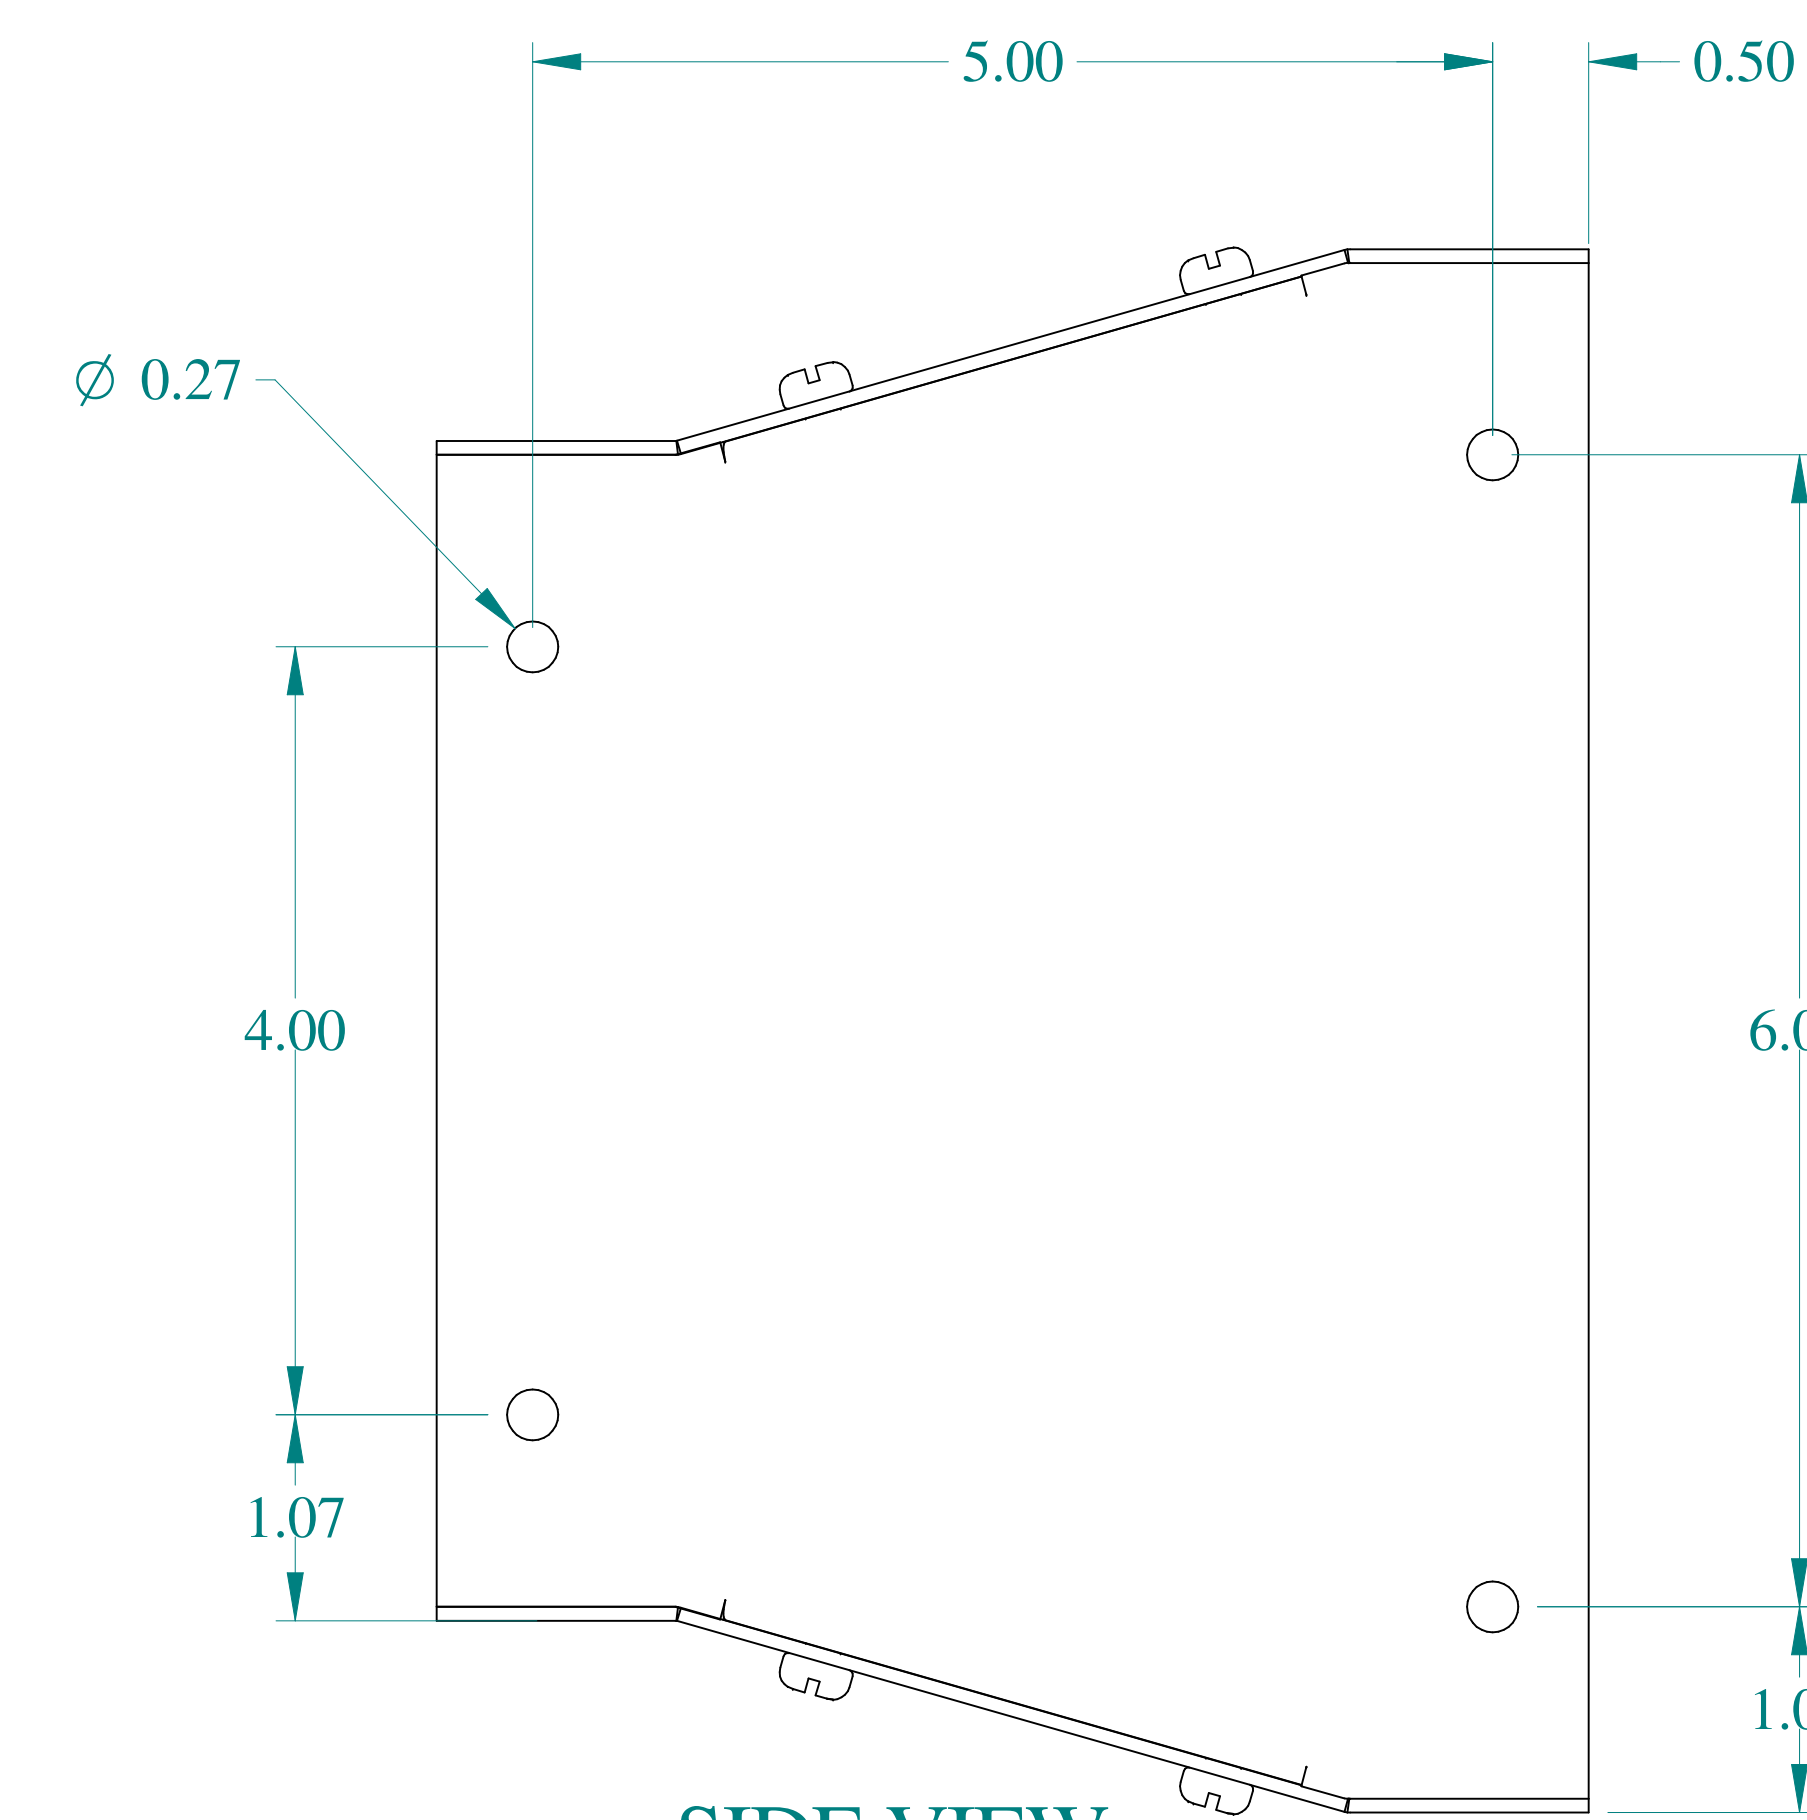

TOP VIEW

ISOMETRIC VIEWS

SIDE VIEW

FRONT VIEW

SIDE VIEW

BACK VIEW

BOTTOM VIEW

Data subject to change without notice.

Part #: CWRD86G

Date: Jan. 22, 2020

Link: www.hammg.com/CWRD86G