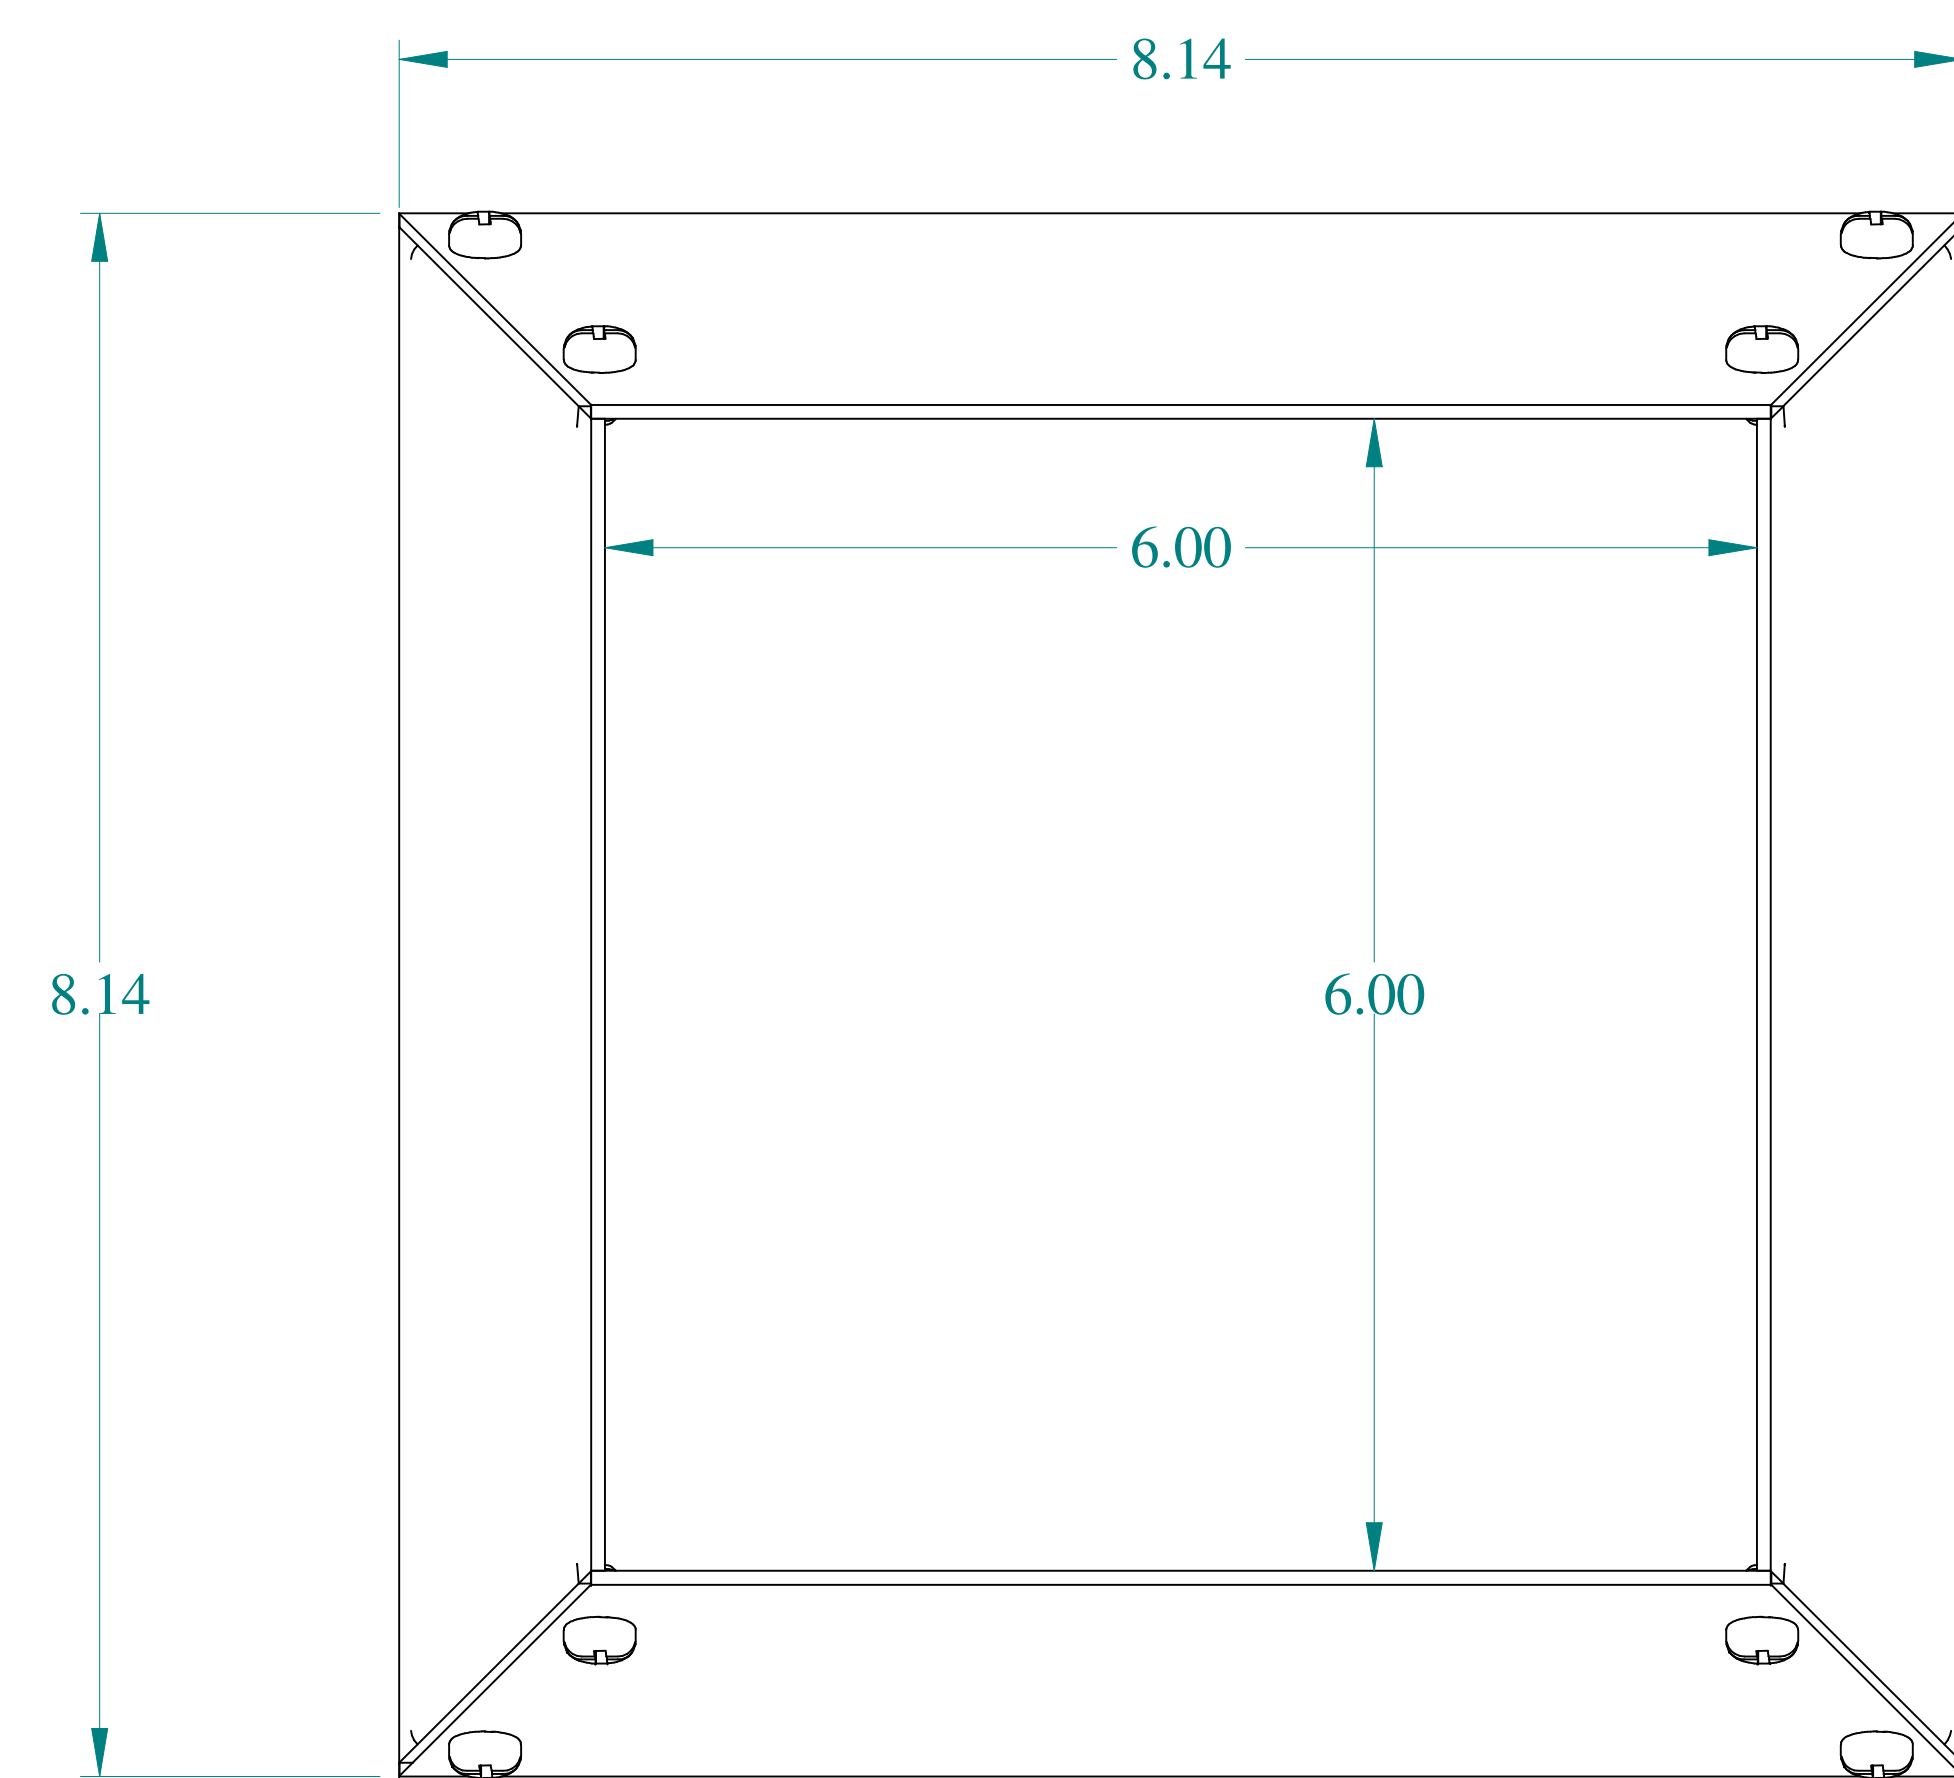

TOP VIEW

ISOMETRIC VIEWS

SIDE VIEW

FRONT VIEW

SIDE VIEW

BACK VIEW

BOTTOM VIEW

Data subject to change without notice.

Part #: CWRD86

Date: Mar. 22, 2019

Link: www.hammg.com/CWRD86