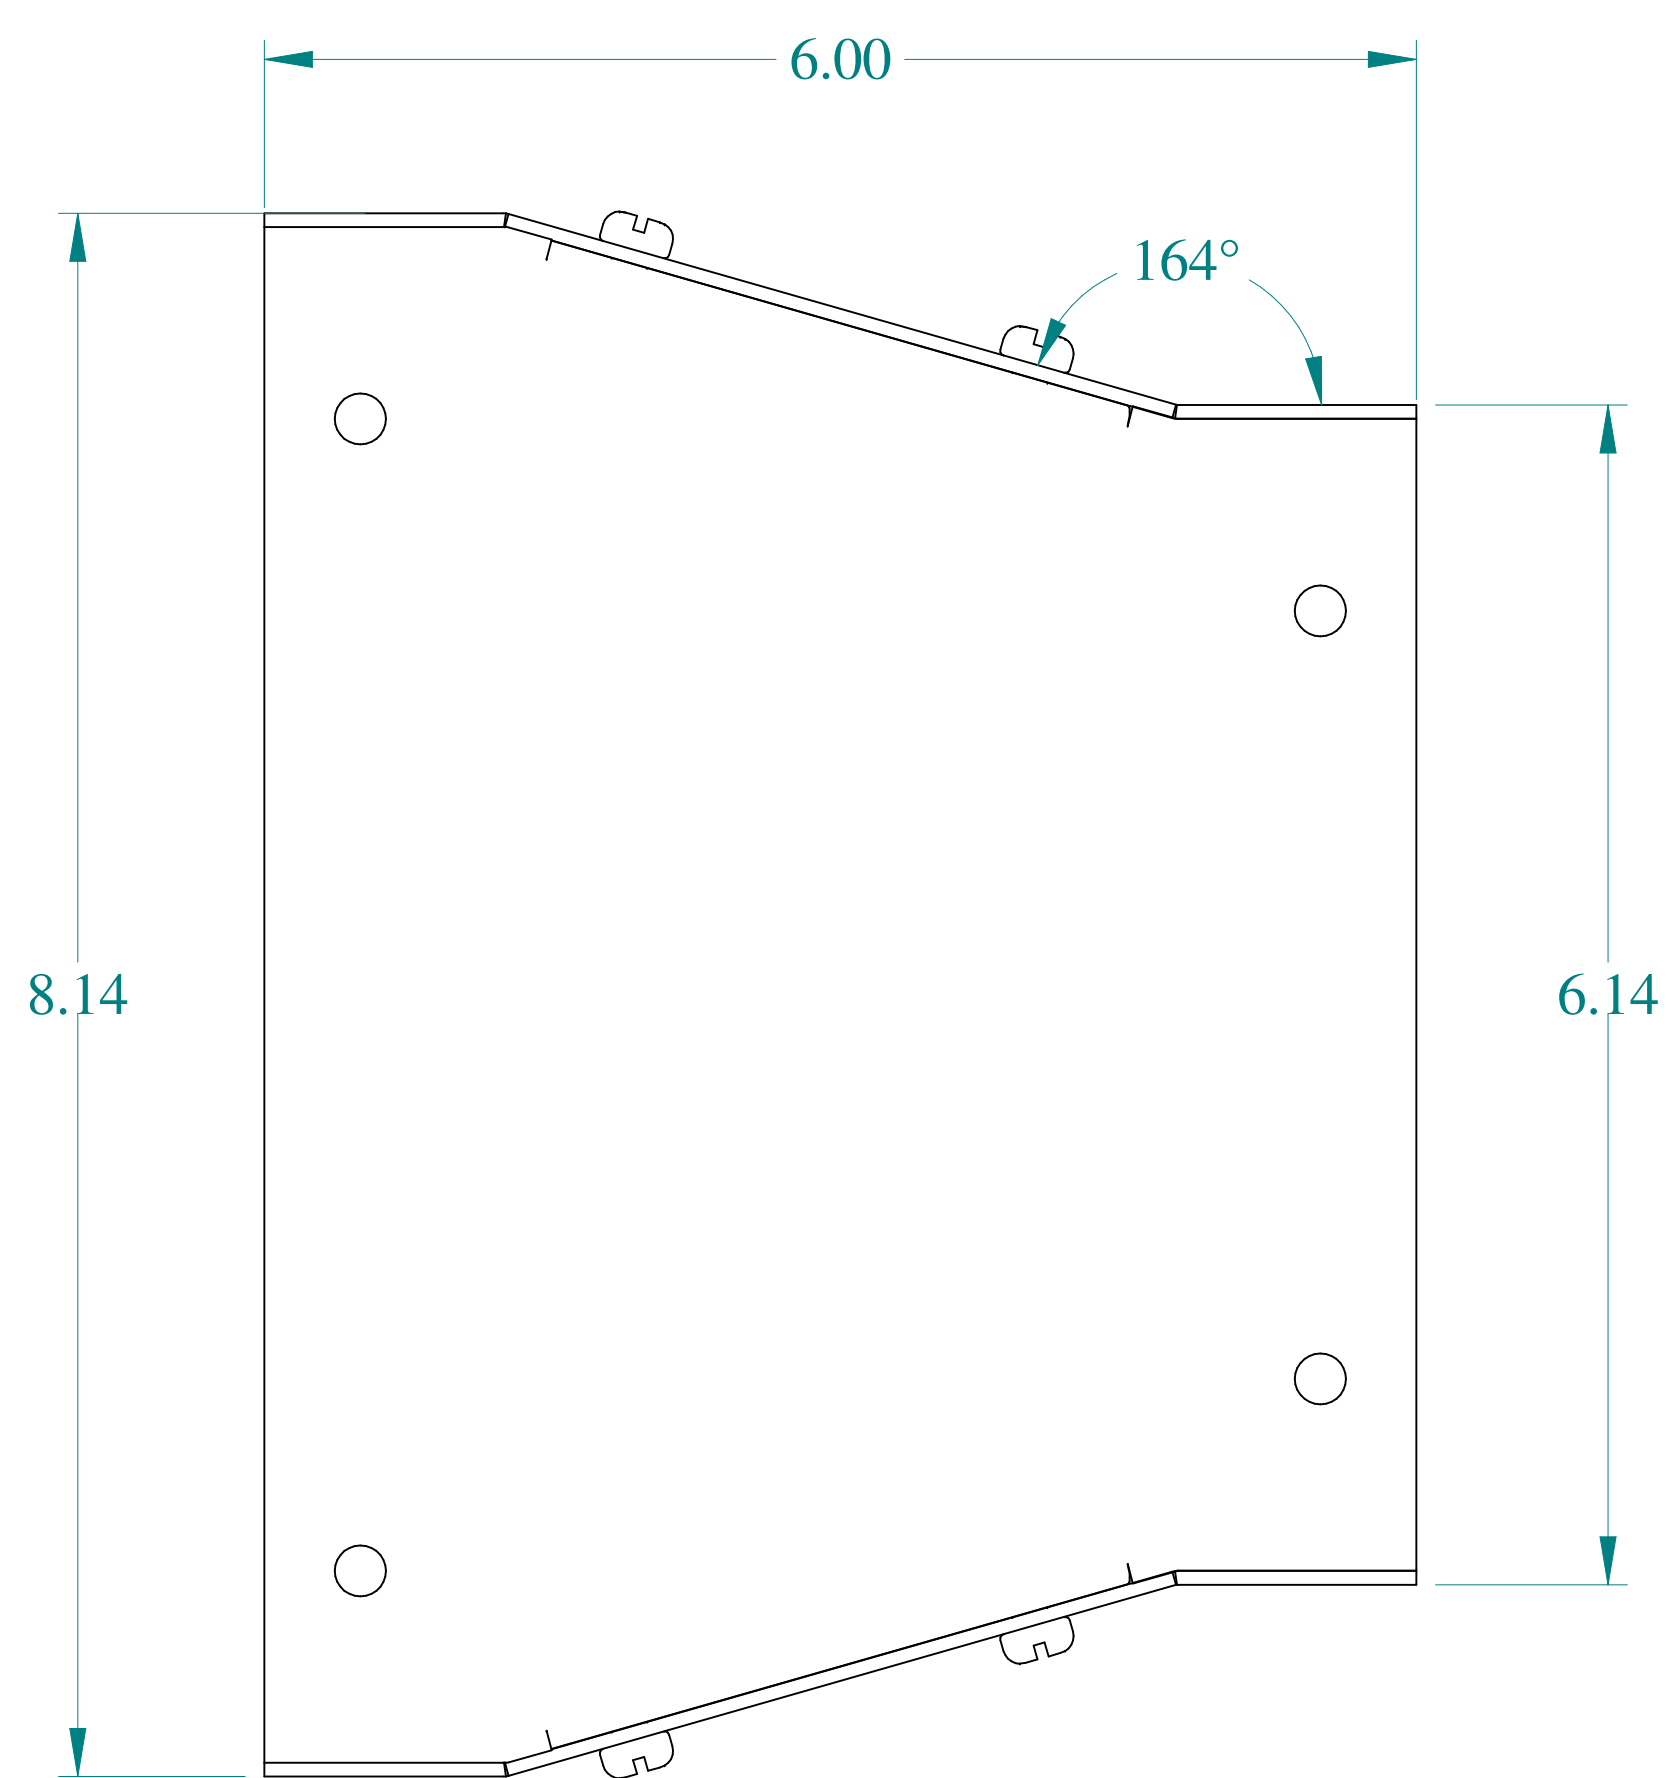

TOP VIEW

ISOMETRIC VIEWS

SIDE VIEW

FRONT VIEW

SIDE VIEW

BACK VIEW

BOTTOM VIEW

Data subject to change without notice.

Part #: CWRD86

Date: Mar. 22, 2019

Link: www.hammg.com/CWRD86