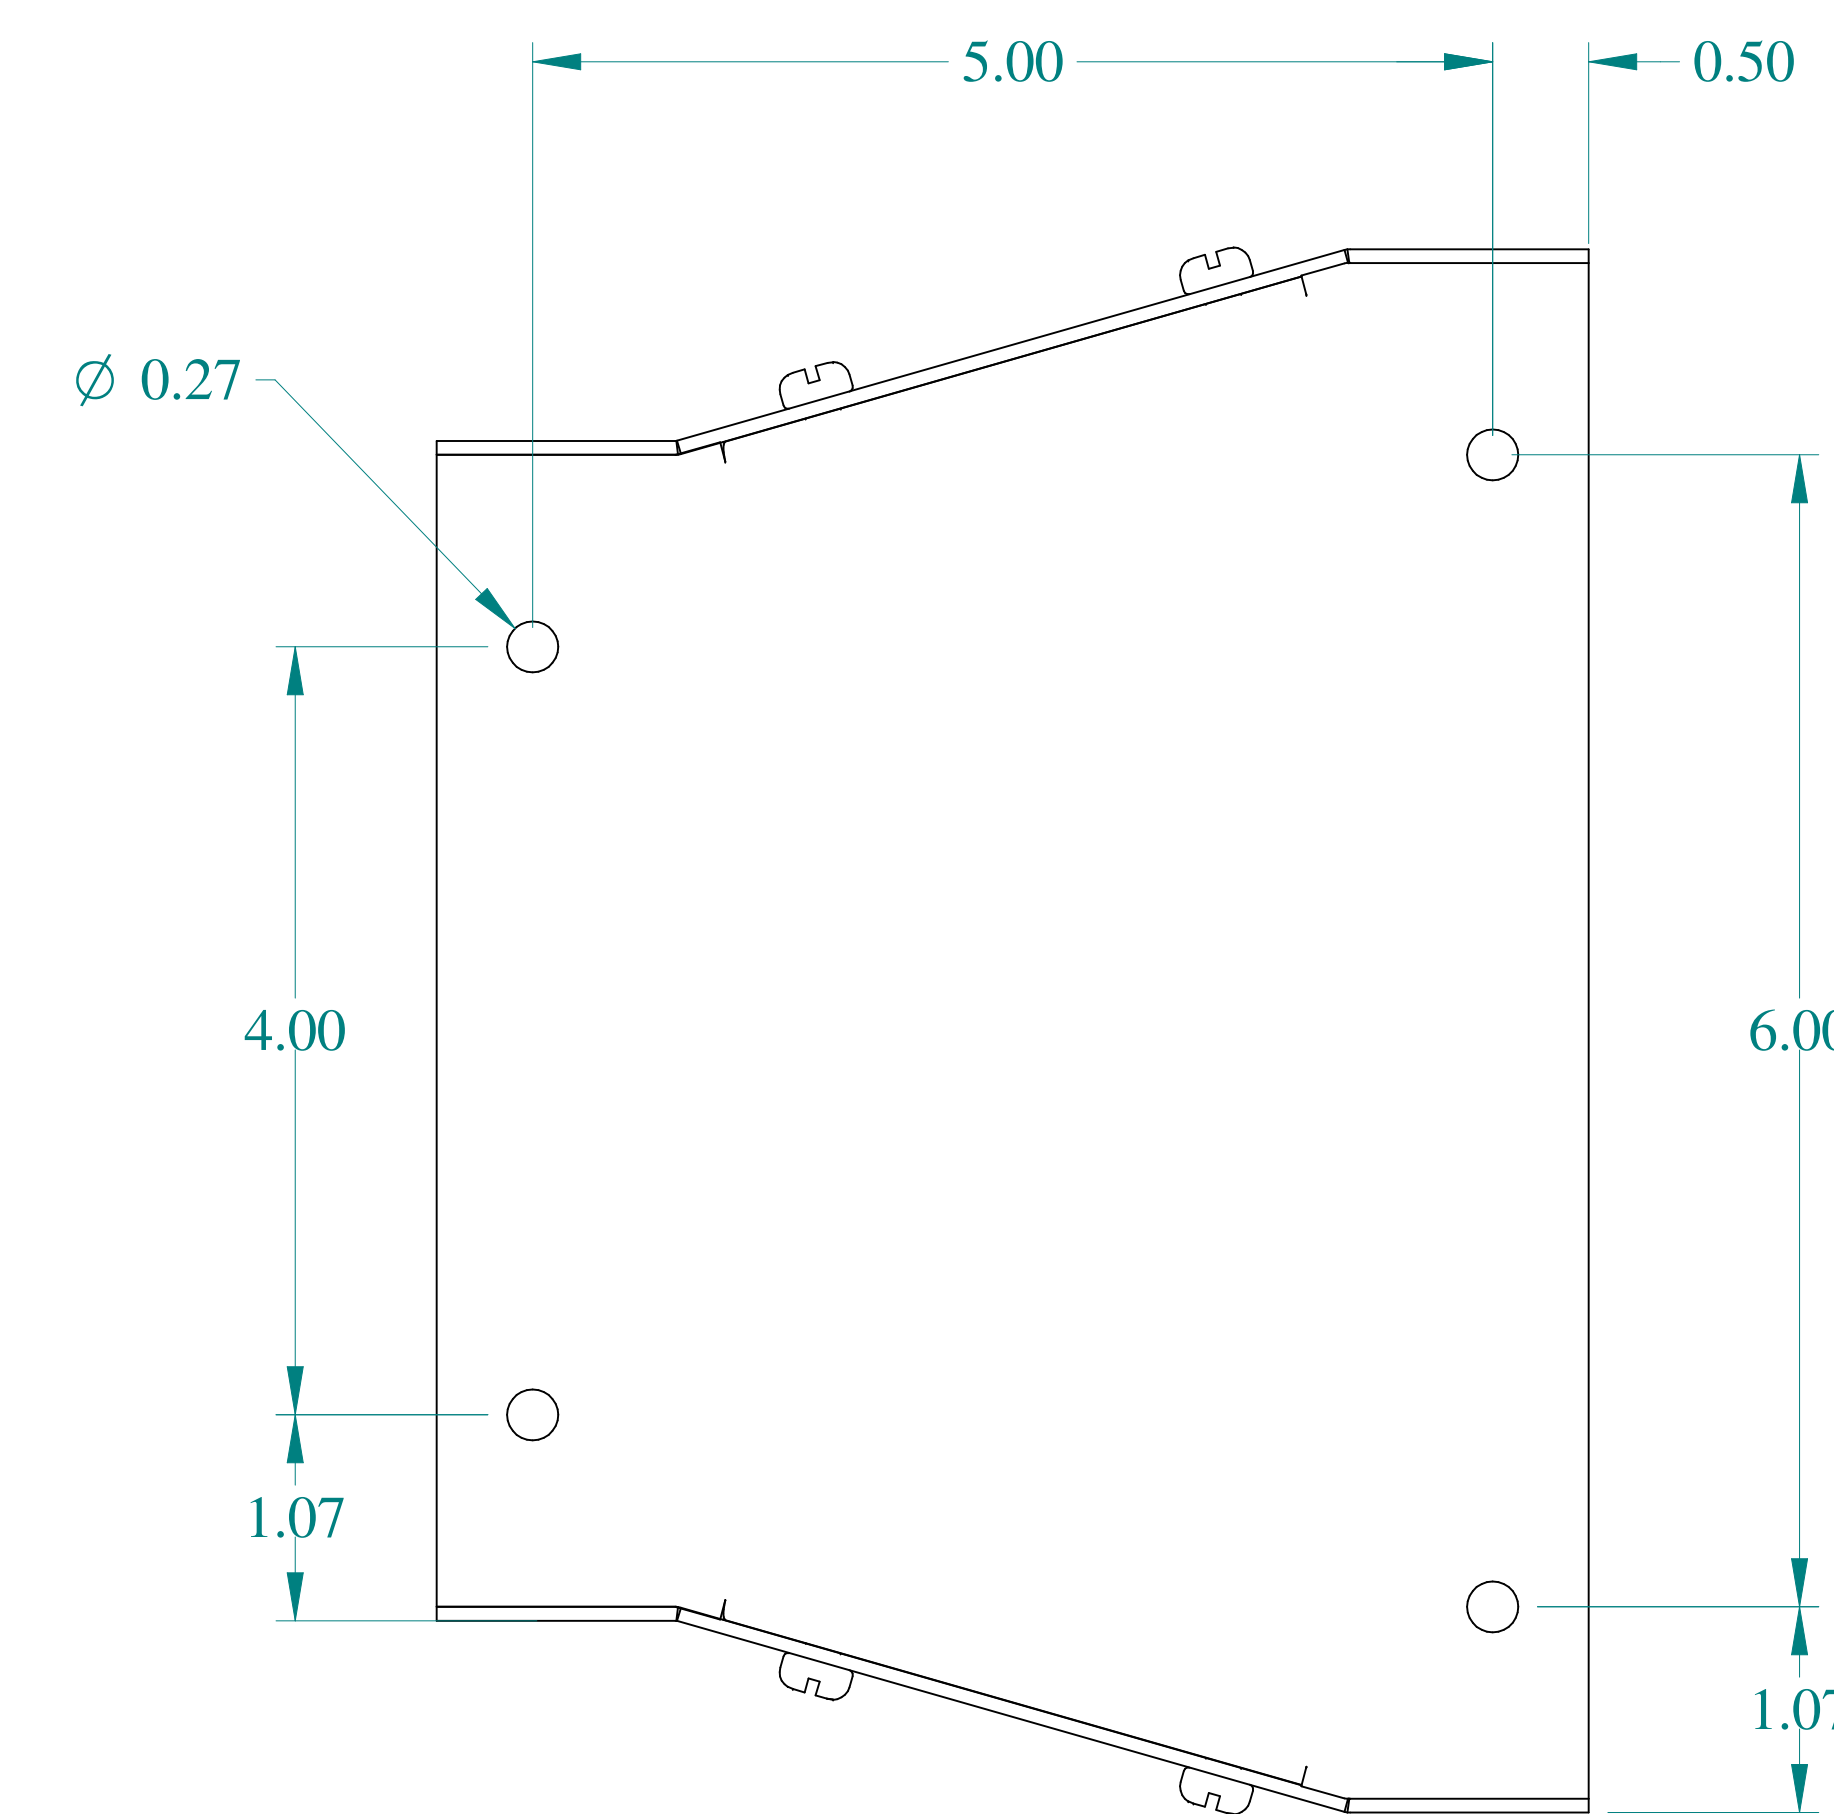

TOP VIEW

ISOMETRIC VIEWS

SIDE VIEW

FRONT VIEW

SIDE VIEW

BACK VIEW

BOTTOM VIEW

Data subject to change without notice.

Part #: CWRD86

Date: Mar. 22, 2019

Link: www.hammg.com/CWRD86