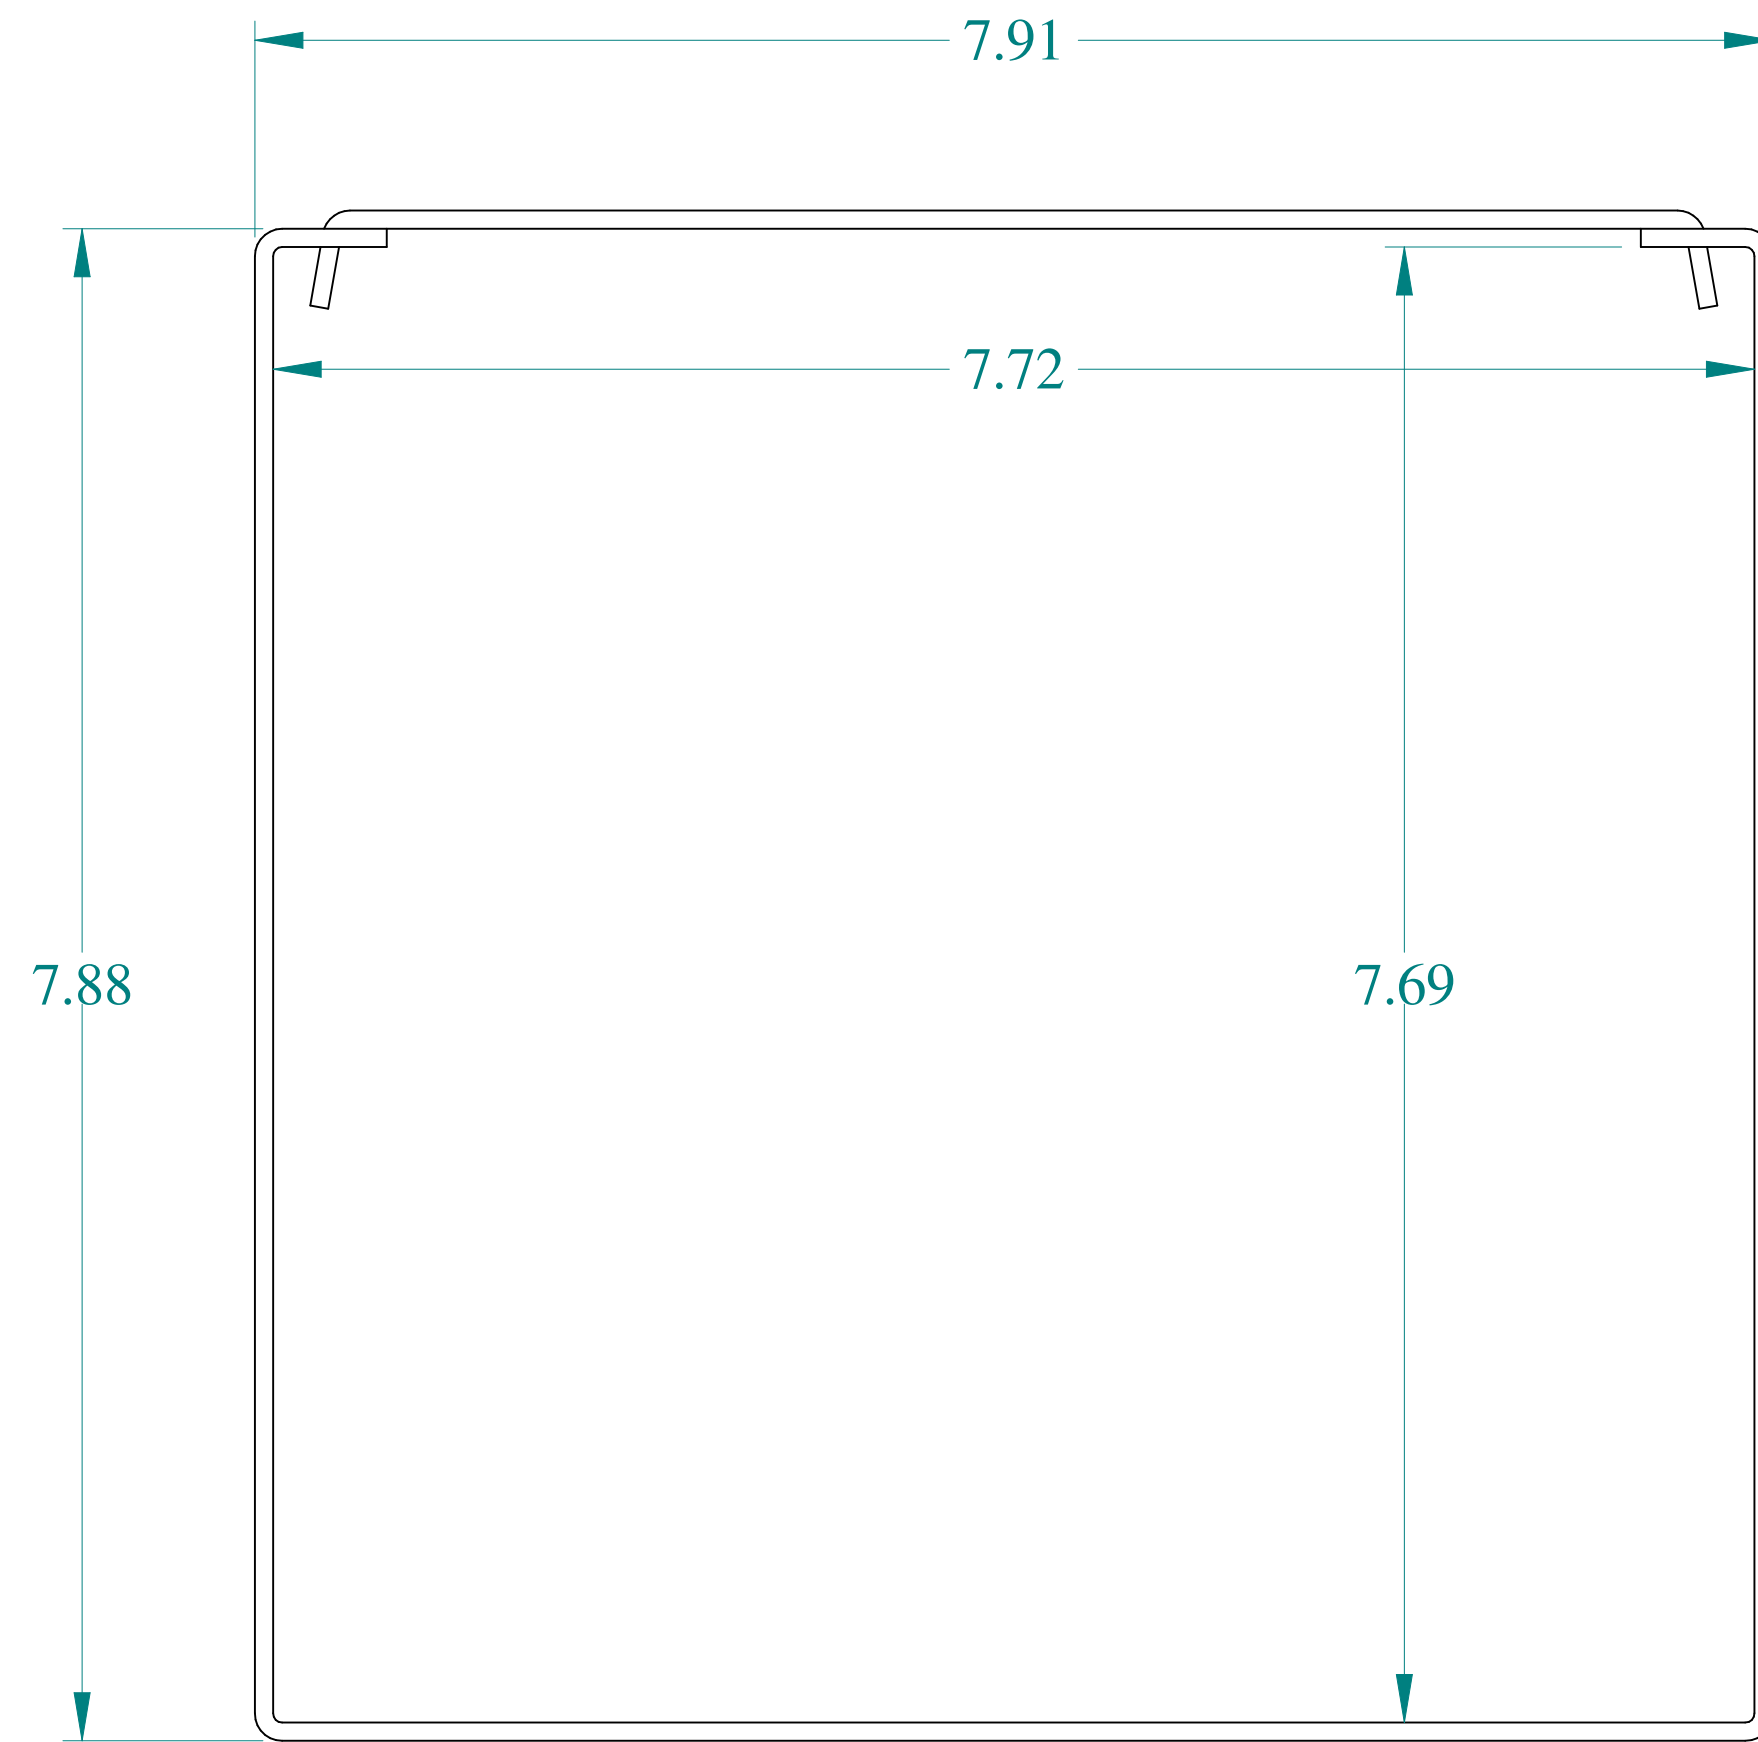

TOP VIEW

ISOMETRIC VIEWS

SIDE VIEW

FRONT VIEW

SIDE VIEW

BOTTOM VIEW

Data subject to change without notice.

Part # : CWJO8